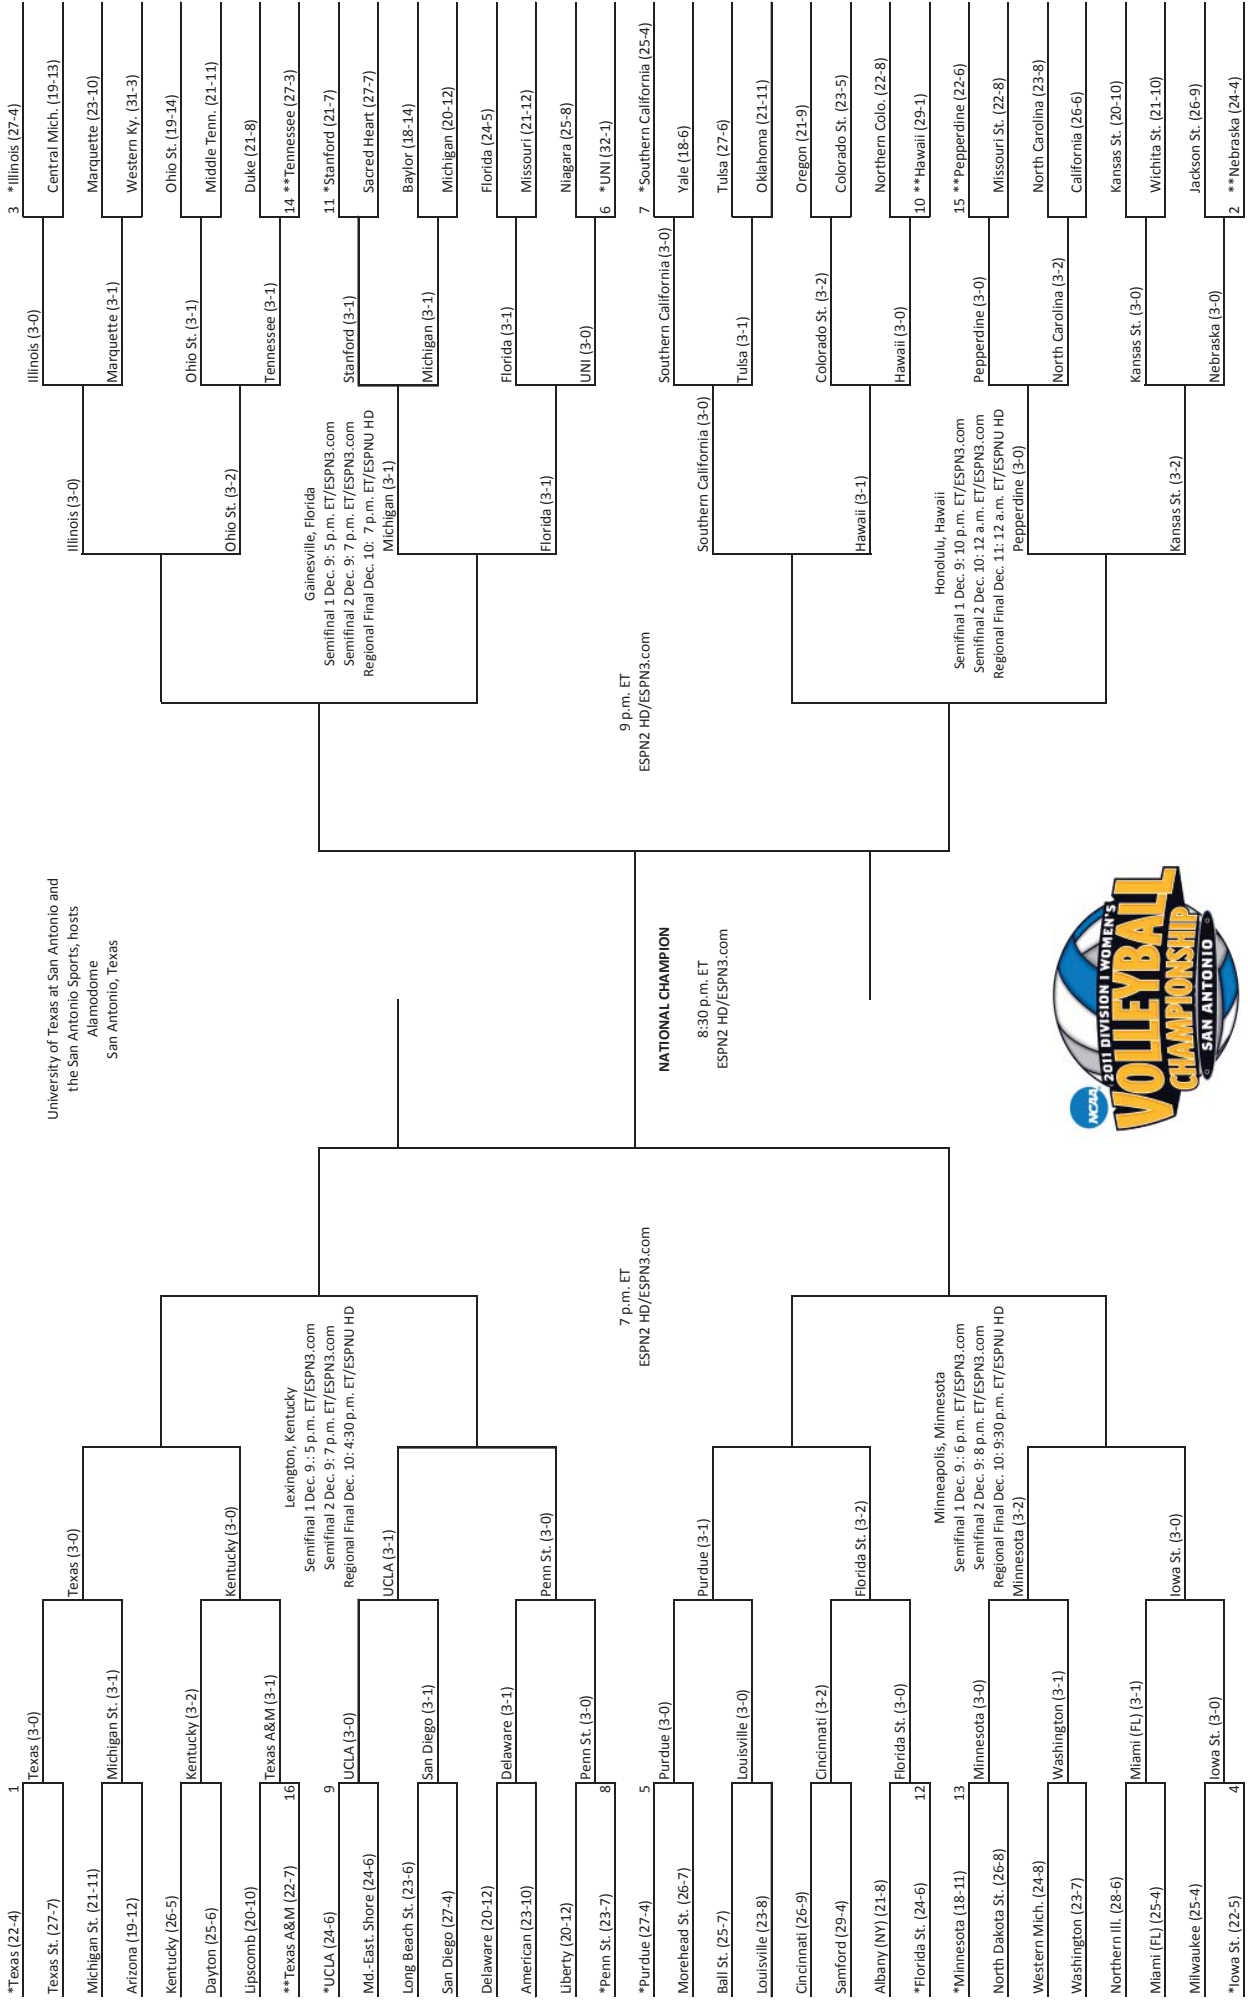

* Host Institution - Friday/Saturday, December 2-3.
** Host Institution - Thursday/Friday, December 1-2.
NCAA/11/27/11/jjr