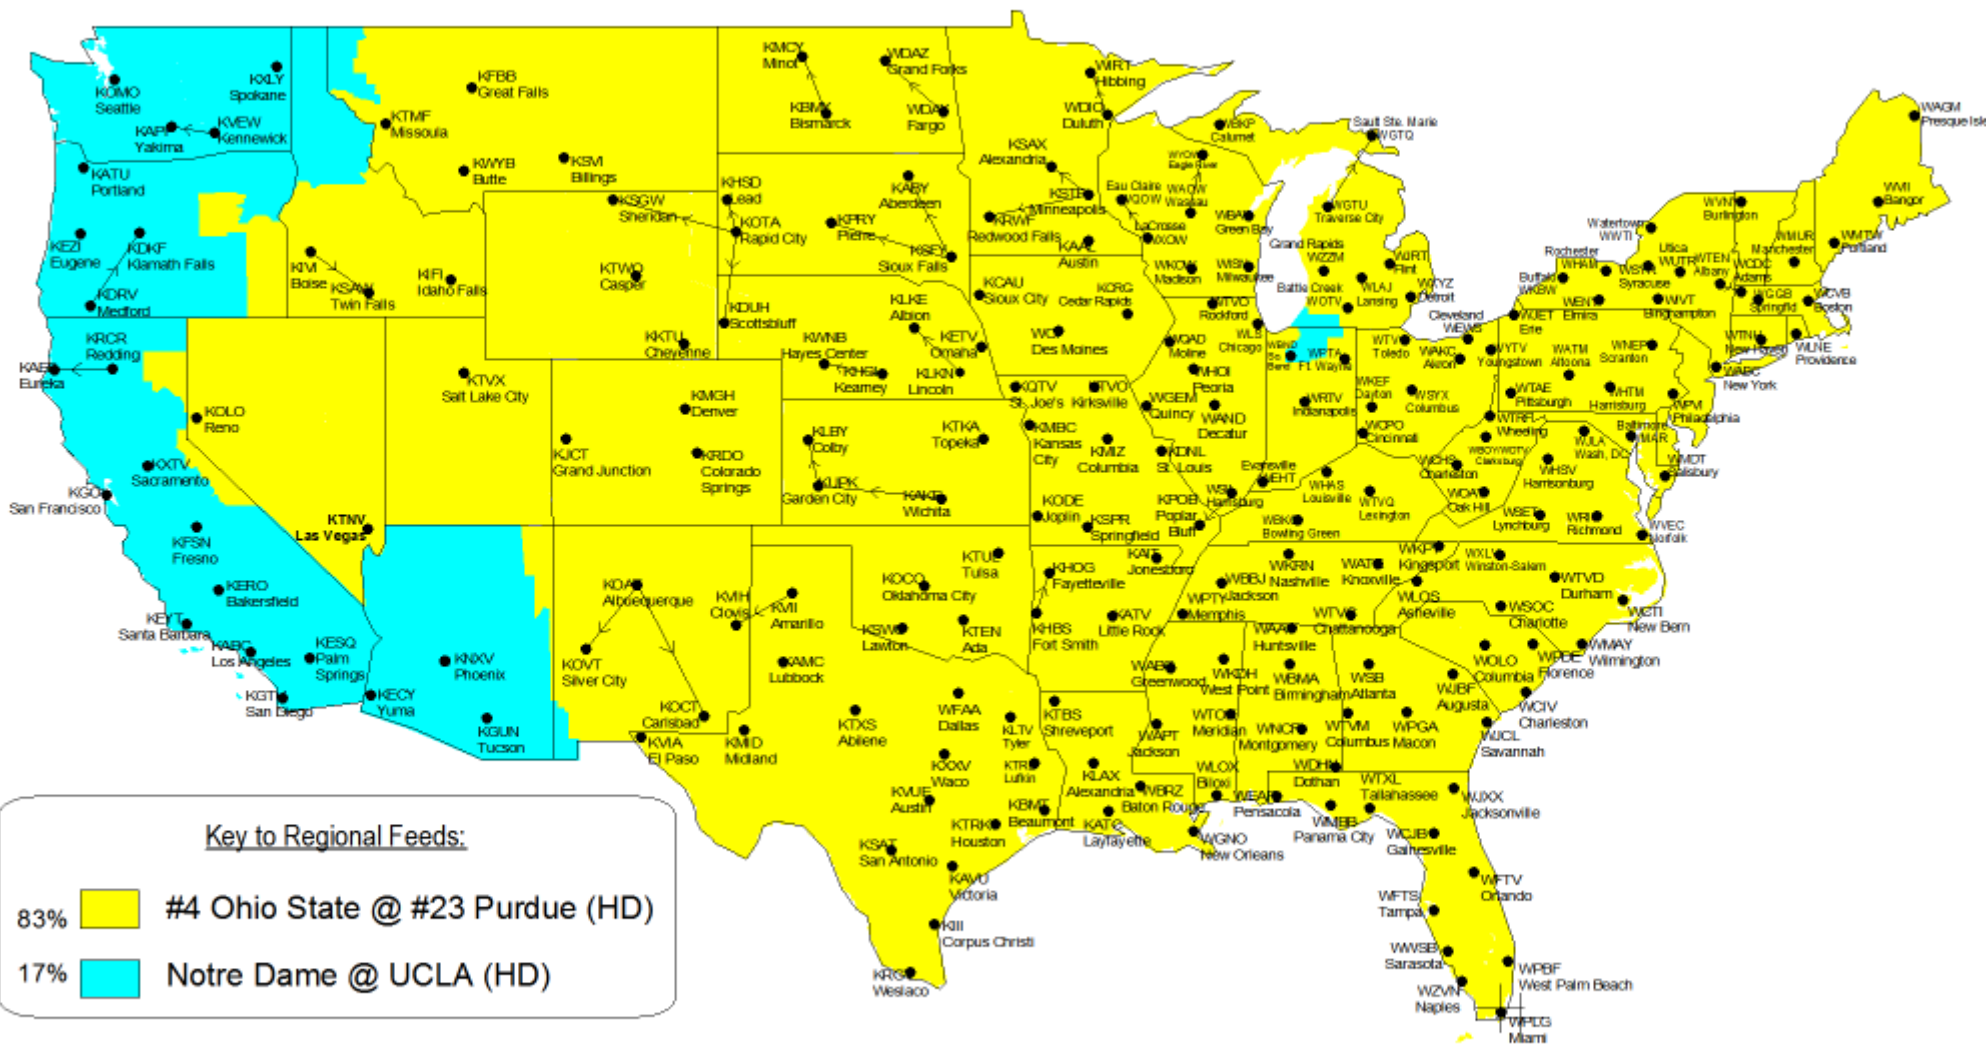

**Saturday Night Football Presented by Southwest Airlines - ESPN on ABC**  
**Ohio State @ Purdue, Notre Dame @ UCLA**  
**Saturday, October 6, 2007 8:00PM - 11:30PM ET (5:00PM - 8:30PM PT)**

WLS - Chicago, WRTV - Indianapolis, WEHT - Evansville, WPTA - Ft. Wayne will carry Notre Dame @ UCLA on their DT2 channels.

Note: Hawaii and Alaska will receive Ohio St. @ Purdue

WBND - will carry Ohio State @ Purdue on the CW channel in South Bend.