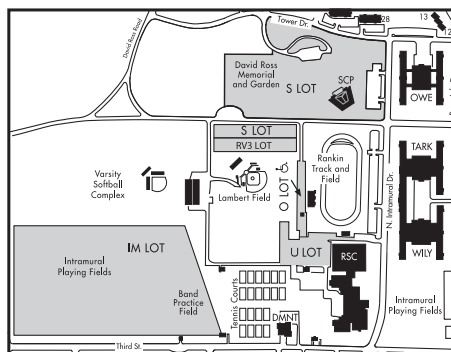

Parking Pass Allocation Guidelines

Level	Lot Choices
Champion	All Lots Receive one free reserved parking space in one of these lots: A, C, F, K, R, or RV1; all other lot limits based on four tickets purchased to one parking pass ratio.
Olympian	All Lots (RV1*) May purchase one GOLD permit for every four tickets purchased up to a maximum of four GOLD lot permits. Same lot limits as Champions. All other lot limits based on four tickets purchased to one parking pass ratio.
All American**	All lots except A, C, K and RV1 May purchase one R or F permit for every four tickets purchased up to a maximum of two passes per lot. All other lot limits based on four tickets purchased to one parking pass ratio.
MVP**	D, H, O, S, T, U, V, IM, RV2*, RV3*, and RV4
Captain**	D, H, O, S, U, V, IM, RV2*, RV4
First Team**	D, H, O, S, U, V, IM, RV2*, RV4
Gold	$105 A, B, C, F, K, R
Black	$105 D, S, T, U, V
Silver	FREE IM -- Limit of one free pass per JPC Membership
RV1	$350
RV2	$210
RV3	$210
RV4	Free to John Purdue Club members. One free pass per JPC membership. Additional single game RV4 parking can be purchased for $30 on the day of the game.

* Based on availability and priority points

**May purchase one listed pass. Any additional passes based on best available and require four tickets purchased for each pass requested.

Accessible Parking for Patrons with Disabilities

H-Lot $105

All John Purdue Club levels are eligible for H-Lot (HC accessible parking). Accessible parking will be allocated based on giving level and priority points. One pass limit per membership. To qualify, members must submit proof of state-issued HC permit or placard with their ticket application. HC permit or placard must be displayed in vehicle and owner of the permit present in the vehicle when entering the lot. H-Lot permit holders will be required to show photo identification on football game day demonstrating that the owner of the ADA placard and the H-Lot parking pass is present in the vehicle. If the owner of the ADA/H-Lot pass is not present while trying to access the lot, then access will be denied and the H-Lot parking pass can be revoked as the parking pass is non-transferable.

Capacity in the H-Lot is limited and overflow will be issued with an O-lot permit.

O-Lot: Free (Limit one free pass per JPC membership)

All John Purdue Club levels are eligible for O-Lot (HC accessible parking). To qualify, members must submit proof of state-issued HC permit or placard with their ticket application. HC permit or placard must be displayed in vehicle and owner of the permit present in the vehicle when entering the lot. Also, O-Lot is available on game day for $10 while space is available.

Failure to submit proper documentation will prohibit the assignment to either HC accessible parking lot.