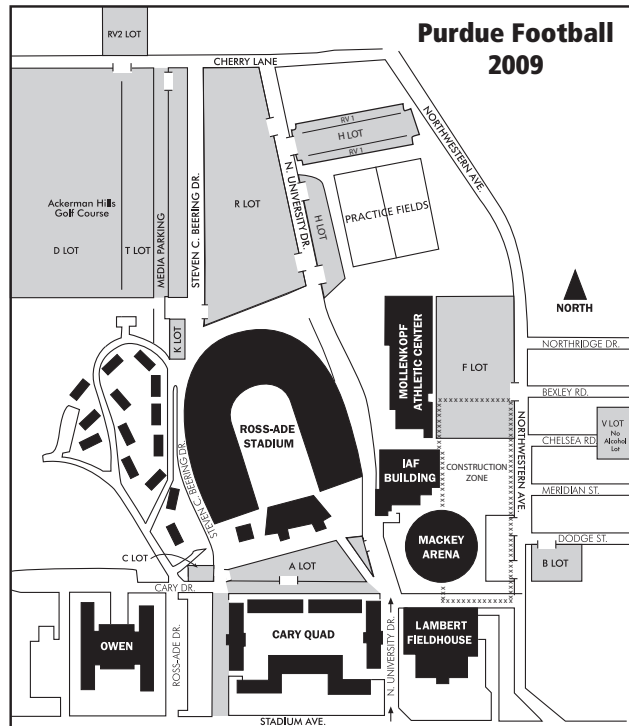

Parking Pass Allocation Guidelines

Level	Lot Choices
Champion	All Lots Receive one free reserved parking space in one of these lots: A, C, F, K, R, or RV1; all other lot limits based on four tickets purchased to one parking pass ratio.
Olympian	All Lots (RV1*) May purchase one GOLD permit for every four tickets purchased up to a maximum of four GOLD lot permits. Same lot limits as Champions. All other lot limits based on four tickets purchased to one parking pass ratio.
All American**	All lots except A, C, K and RV1 May purchase one R or F permit for every four tickets purchased up to a maximum of two passes per lot. All other lot limits based on four tickets purchased to one parking pass ratio.
MVP**	D, H, O, S, T, U, V, IM, RV2*, RV3*, and RV4
Captain**	D, H, O, S, U, V, IM, RV2*, RV4
First Team**	D, H, O, S, U, V, IM, RV2*, RV4
Gold	$105 A, B, C, F, K, R
Black	$105 D, S, T, U, V
Silver	FREE IM -- Limit of one free pass per JPC Membership
RV1	$350
RV2	$210
RV3	$210
RV4	Free to John Purdue Club members. One free pass per JPC membership. Additional single game RV4 parking can be purchased for $30 on the day of the game.

* Based on availability and priority points

**May purchase one listed pass. Any additional passes based on best available and require four tickets purchased for each pass requested.

Accessible Parking for Patrons with Disabilities

H-Lot $105

All John Purdue Club levels are eligible for H-Lot (HC accessible parking). Accessible parking will be allocated based on giving level and priority points. One pass limit per membership. To qualify, members must submit proof of state-issued HC permit or placard with their ticket application. HC permit or placard must be displayed in vehicle and owner of the permit present in the vehicle when entering the lot. H-Lot permit holders will be required to show photo identification on football game day demonstrating that the owner of the ADA placard and the H-Lot parking pass is present in the vehicle. If the owner of the ADA/H-Lot pass is not present while trying to access the lot, then access will be denied and the H-Lot parking pass can be revoked as the parking pass is non-transferable.

Capacity in the H-Lot is limited and overflow will be issued with an O-lot permit.

O-Lot: Free (Limit one free pass per JPC membership)

All John Purdue Club levels are eligible for O-Lot (HC accessible parking). To qualify, members must submit proof of state-issued HC permit or placard with their ticket application. HC permit or placard must be displayed in vehicle and owner of the permit present in the vehicle when entering the lot. Also, O-Lot is available on game day for $10 while space is available.

Failure to submit proper documentation will prohibit the assignment to either HC accessible parking lot.