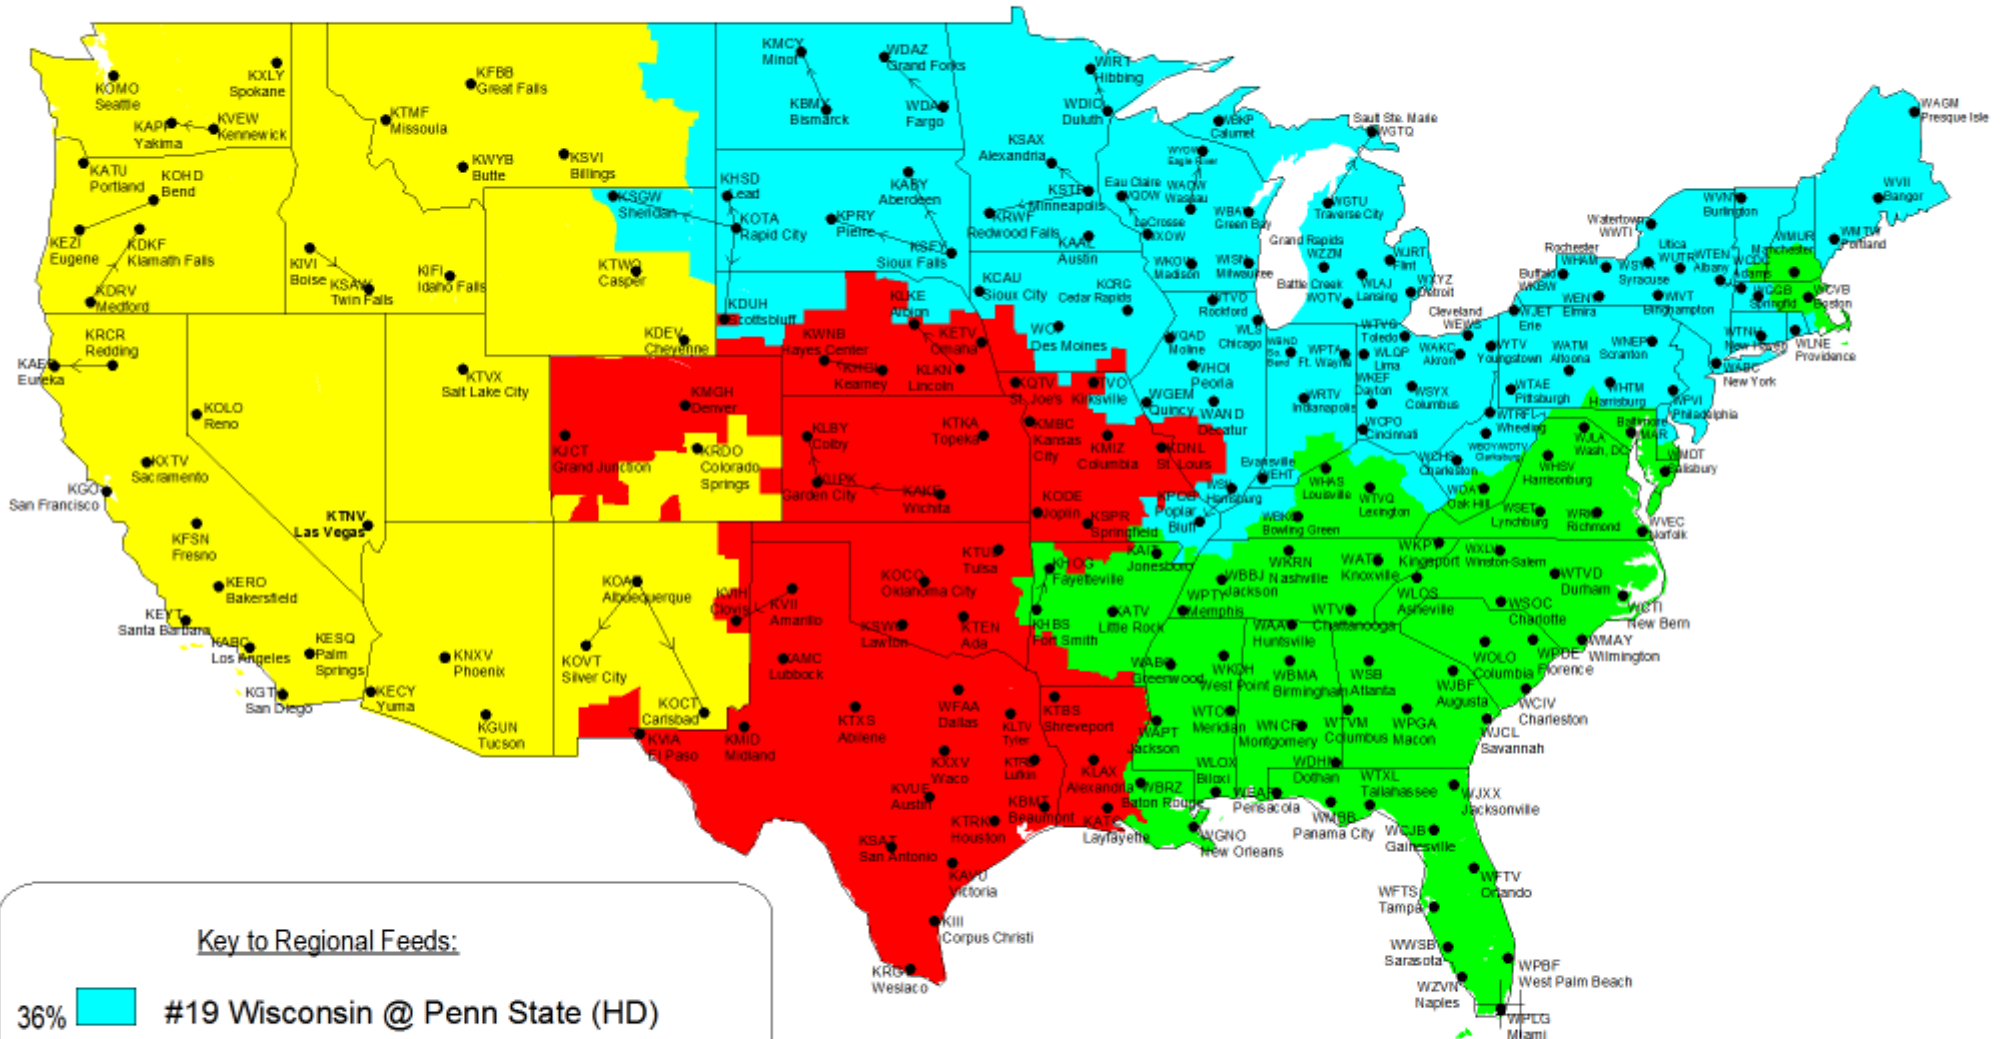

College Football Presented by Best Buy - ESPN on ABC

Wisconsin @ Penn State, South Carolina @ North Carolina, Texas A&M @ Texas Tech, Arizona @ USC
 Saturday, October 13, 2007 3:30PM - 7:00PM ET (12:30PM - 4:00PM PT)

Note: Hawaii and Alaska will receive Arizona @ USC