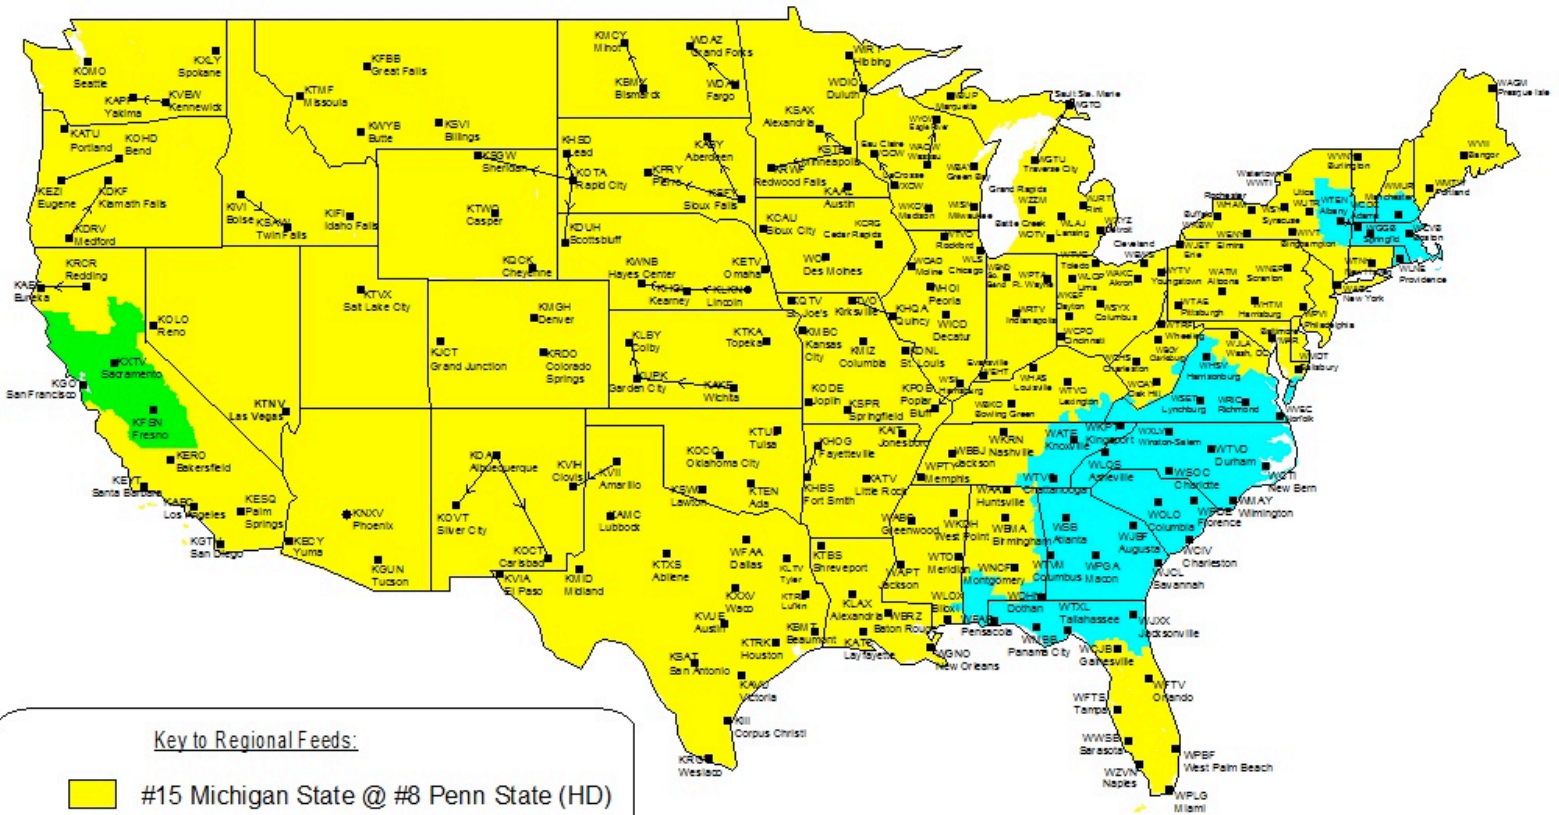

College Football Presented by Best Buy - ESPN on ABC
Michigan State @ Penn State, Boston College @ Wake Forest, Stanford @ California
Saturday, November 22, 2008 3:30 - 7:00 PM ET / 12:30 - 3:30 PM PT

Key to Regional Feeds:

- #15 Michigan State @ #8 Penn State (HD)
- Boston College @ Wake Forest (HD)
- Stanford @ California

Alaska and Hawaii will receive Michigan State @ Penn State.

Only San Francisco, Sacramento and Fresno will receive Stanford @ California.