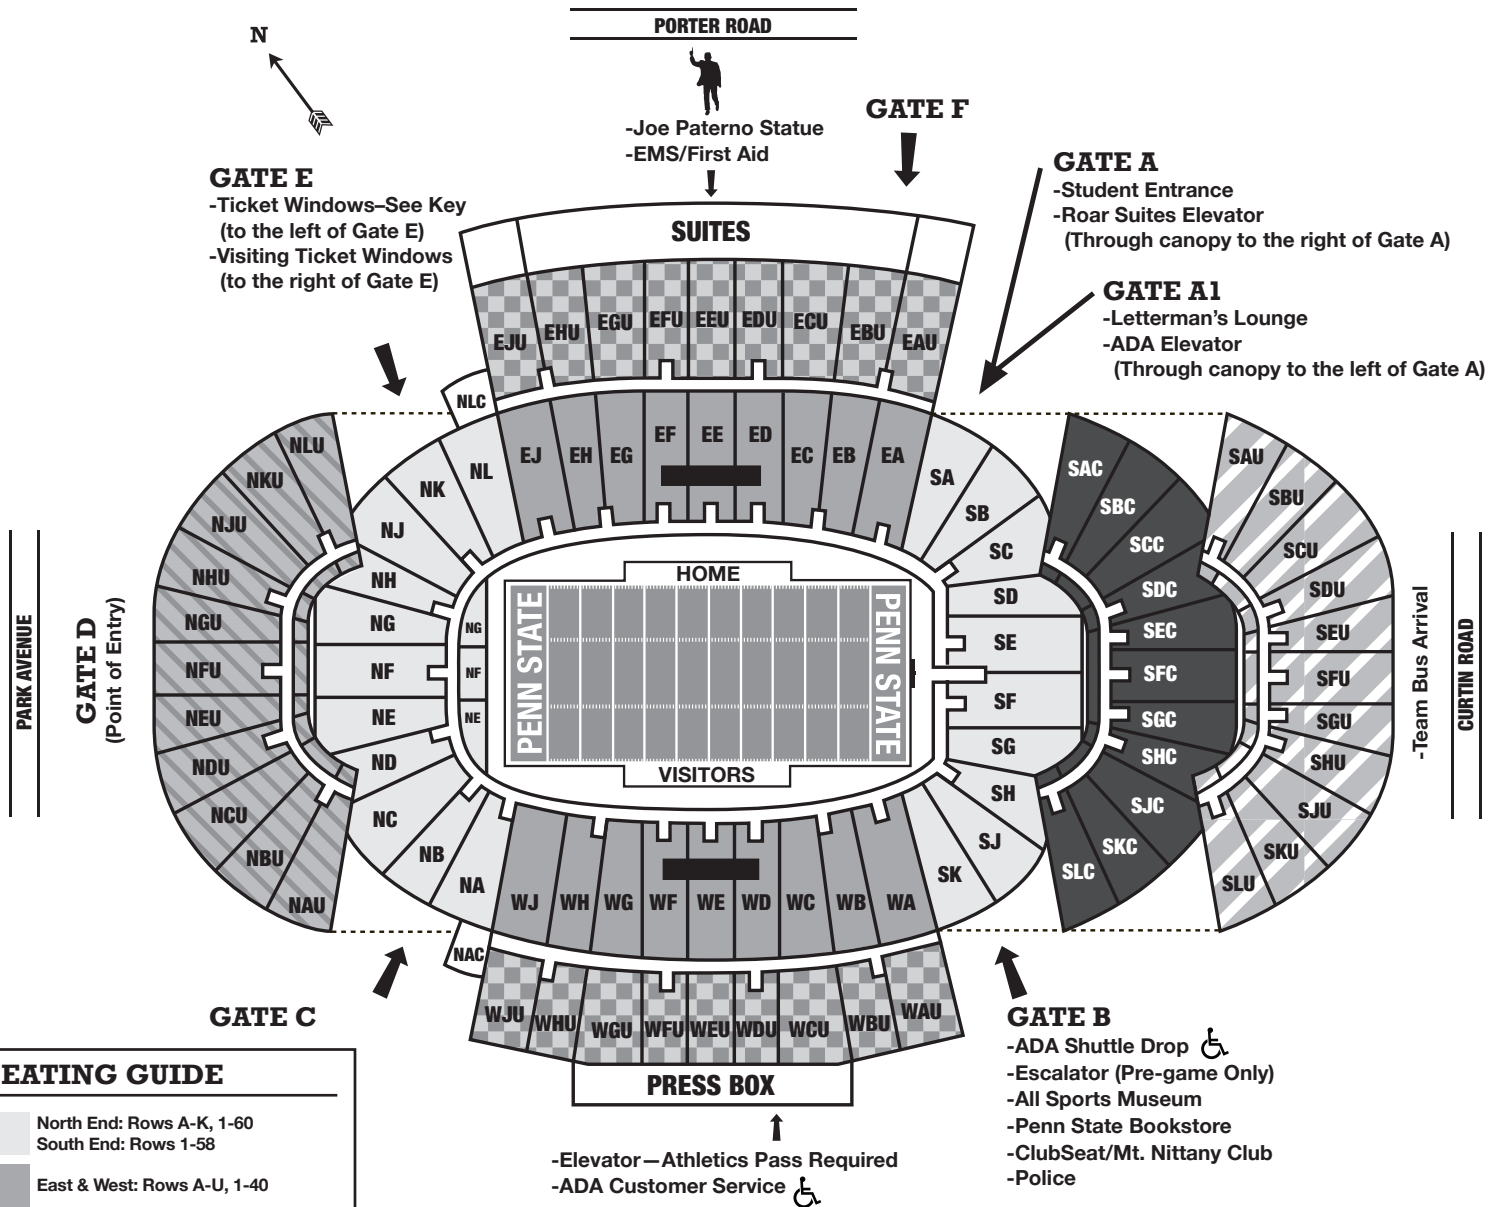

PENN STATE FOOTBALL Beaver Stadium

CAPACITY: 106,572

SEATING GUIDE

- North End: Rows A-K, 1-60
South End: Rows 1-58
- East & West: Rows A-U, 1-40
- Box Seating: Rows 1-5
- Upper East: Rows 41-90
Upper West: Rows 41-80
- Club Section: Rows AA-VV*
- Upper North End: Rows AA-EE*, 61-95
- Upper South End: Rows AA-EE* (varies with Section), 61-80*

* Indicates chairbacks, all other seats are bleachers

From a field view:
-seats to the right of the aisle are even numbers
-seats to the left of the aisle are odd numbers

TICKET WINDOWS

(Open 4 hours prior to Kick-Off)

- #1 Sales and Will-Call/Collect
- #2 Sales and Will-Call/Collect
- #3 Will-Call/Prepaid (A - L)
- #4 Will-Call/Prepaid (M - Z)
- #5 Ticket Problems and Duplicates
- #6 ADA