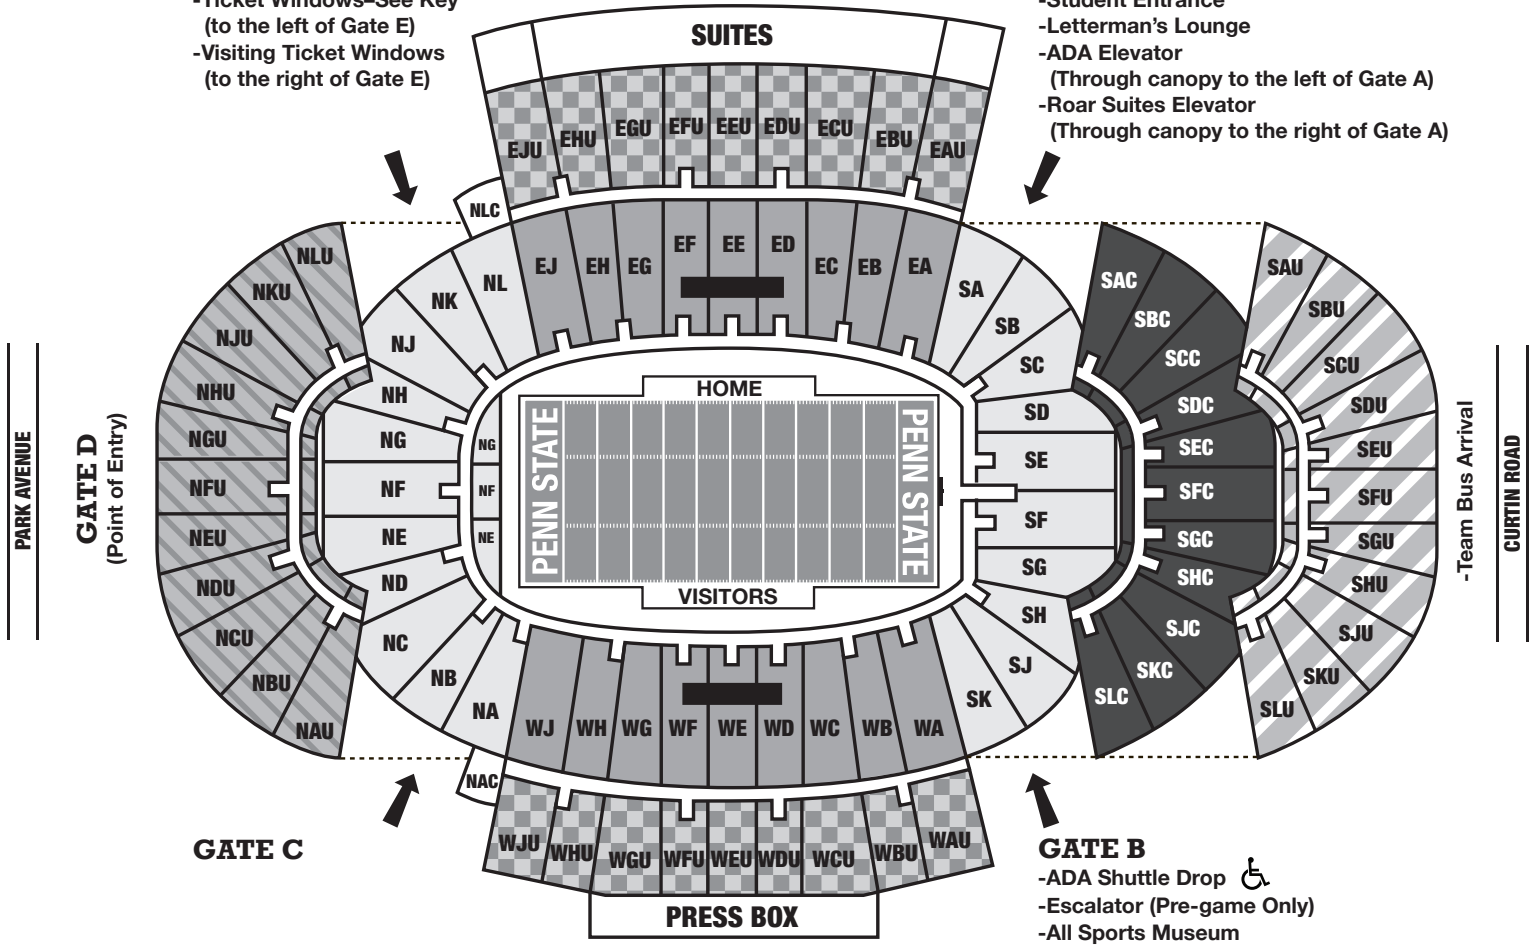

THE PENNSYLVANIA STATE UNIVERSITY BEAVER STADIUM

CAPACITY: 107,282

PORTER ROAD

-Joe Paterno Statue
-EMS/First Aid

GATE E

- Ticket Windows—See Key (to the left of Gate E)
- Visiting Ticket Windows (to the right of Gate E)

GATE A

- Student Entrance
- Letterman's Lounge
- ADA Elevator (Through canopy to the left of Gate A)
- Roar Suites Elevator (Through canopy to the right of Gate A)

GATE C

GATE B

- ADA Shuttle Drop
- Escalator (Pre-game Only)
- All Sports Museum
- Penn State Bookstore
- ClubSeat/Mt. Nittany Club
- Police

- Elevator—Athletics Pass Required
- ADA Customer Service

UNIVERSITY DRIVE

SEATING GUIDE

- North End: Rows A-K, 1-60
South End: Rows 1-58
- East & West: Rows A-U, 1-40
- Box Seating: Rows 1-5
- Upper East: Rows 41-90
Upper West: Rows 41-80
- Club Section: Rows AA-VV
- Upper North End: Rows AA-EE, 61-95
- Upper South End: Rows AA-EE (varies with Section), 61-80

From a field view:
 -seats to the right of the aisle are even numbers
 -seats to the left of the aisle are odd numbers

TICKET WINDOWS

(Open 4 hours prior to Kick-Off)

- #1 Sales and Will-Call/Collect
- #2 Sales and Will-Call/Collect
- #3 Will-Call/Prepaid (A - L)
- #4 Will-Call/Prepaid (M - Z)
- #5 Ticket Problems and Duplicates
- #6 ADA