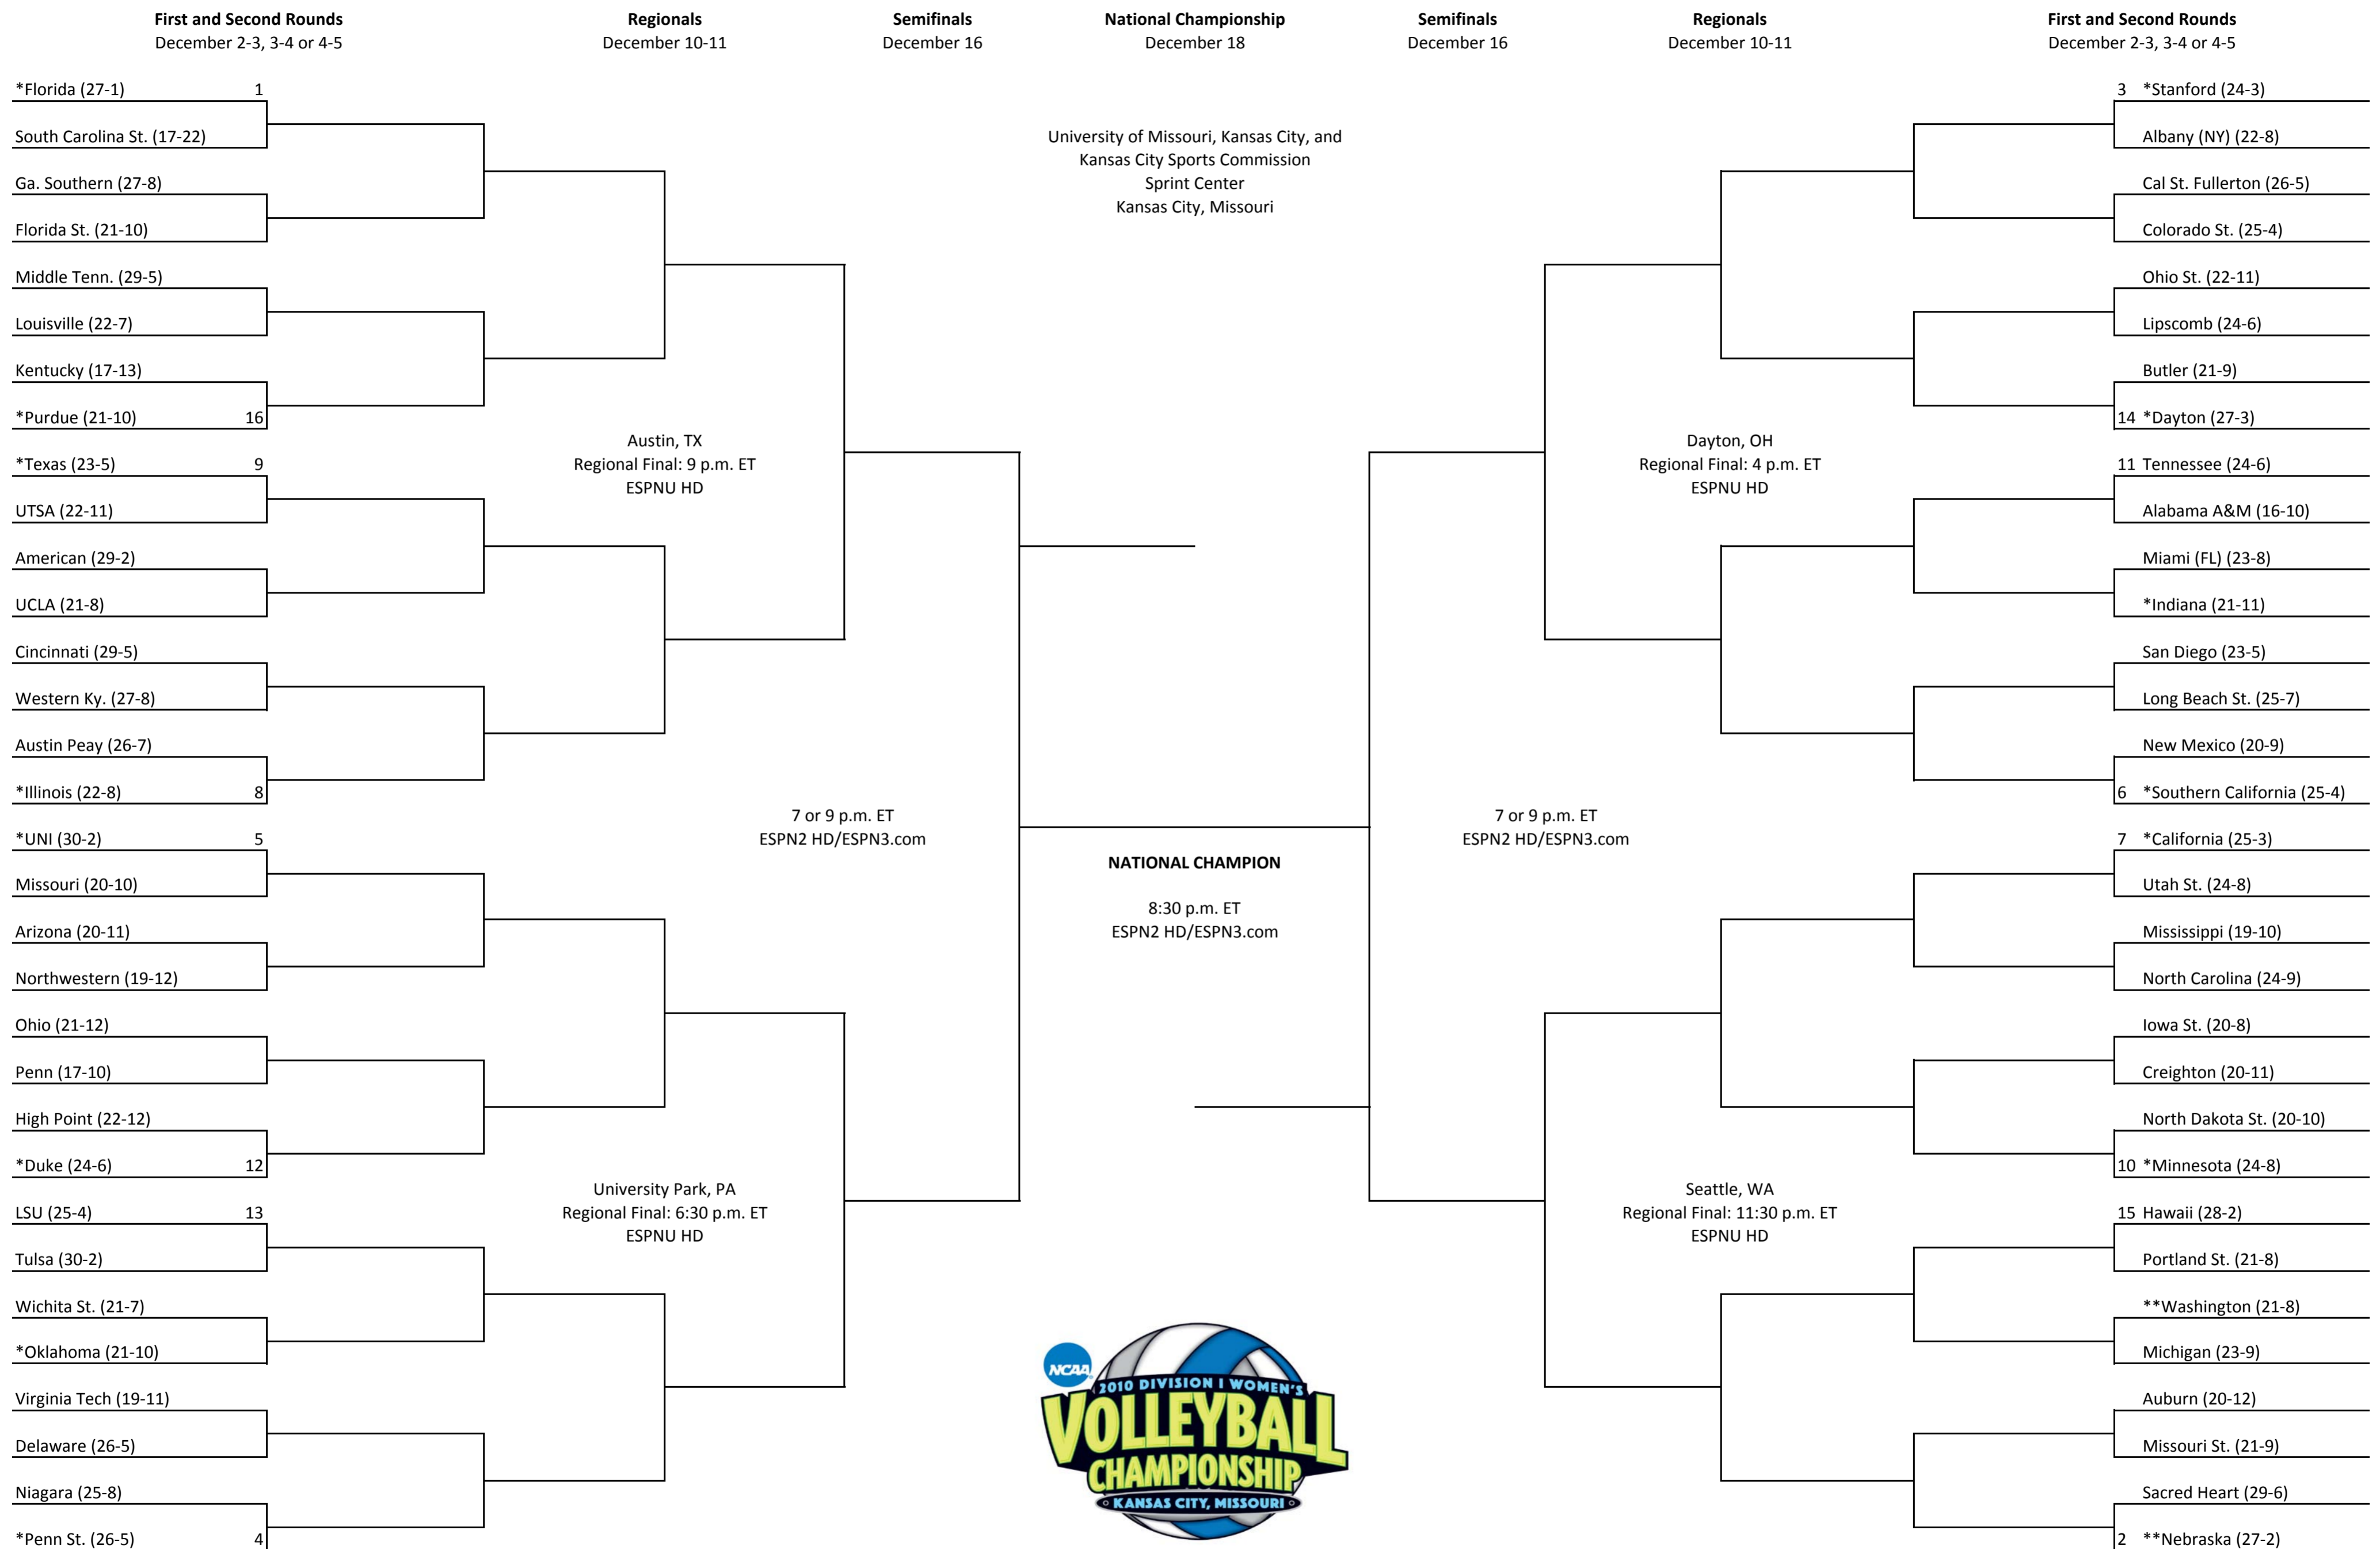

2010 Division I Women's VOLLEYBALL CHAMPIONSHIP

* Host Institution - Friday/Saturday, December 3-4.
** Host Institution - Thursday/Friday, December 2-3.