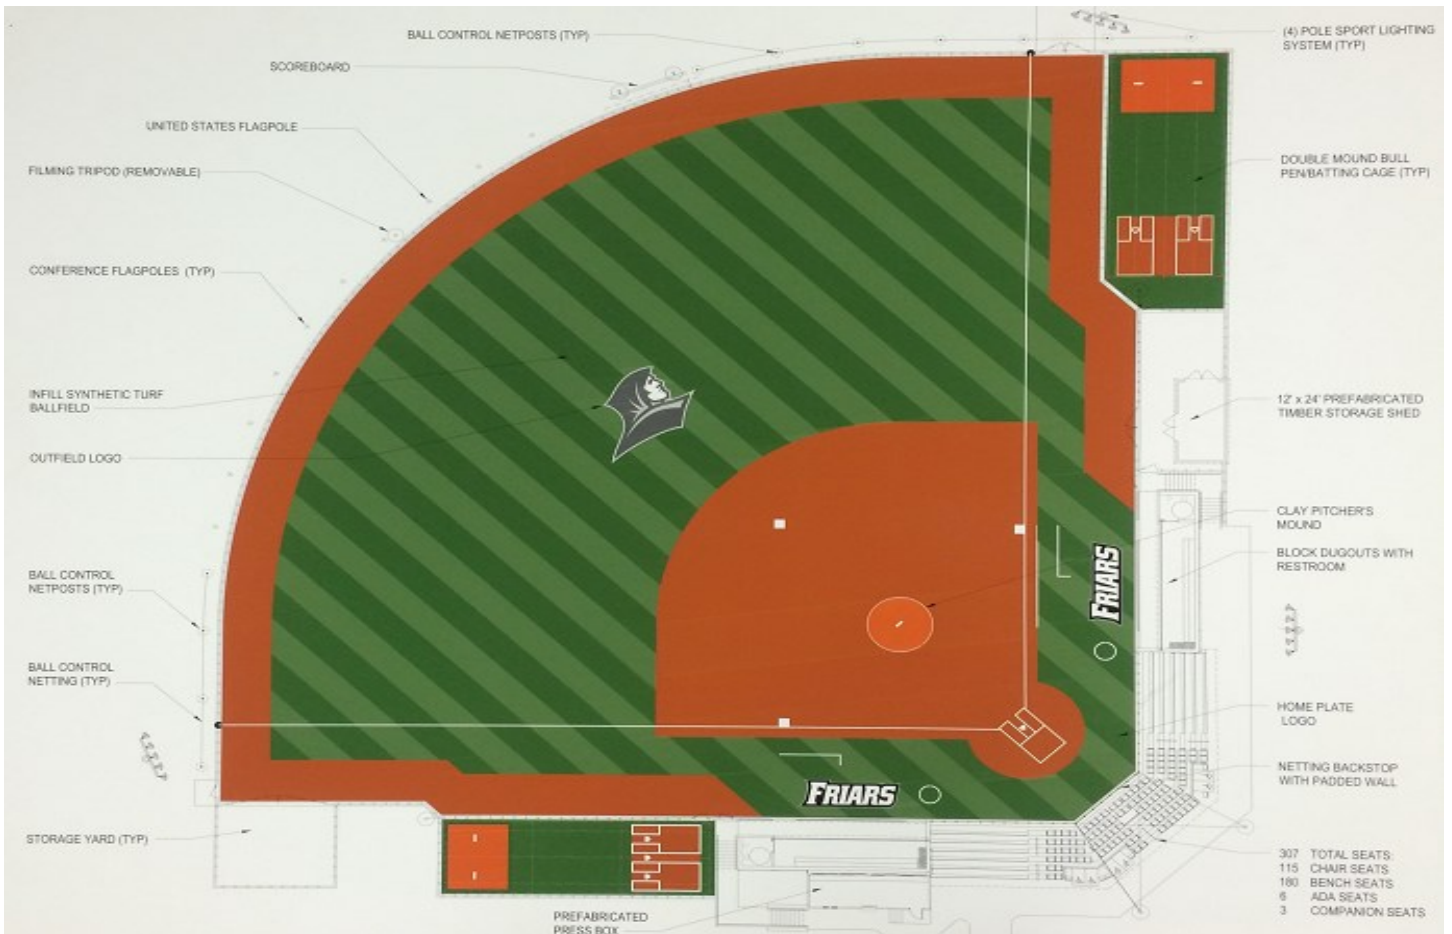

# PROVIDENCE COLLEGE SOFTBALL

Construction for our new field is well underway! We've watched as the old Glay Soccer Field has transformed into what will be the premier softball facility in the Northeast. The hybrid turf playing surface is coupled with some amazing features including:

- State-of-the-art Synthetic Playing Surface & Hilltopper Clay Mound
- Seating for 307 people with large standing areas
- Bathroom in each dugout
- Musco Lighting
- Storage Facility for Team & Player Equipment
- Portable Backstop for Batting Practice
- Game Info & Player Development Software
- 3 Turf Batting Cages & 2 Bullpens featuring Hilltopper Clay
- Heated Dugout & Pressbox