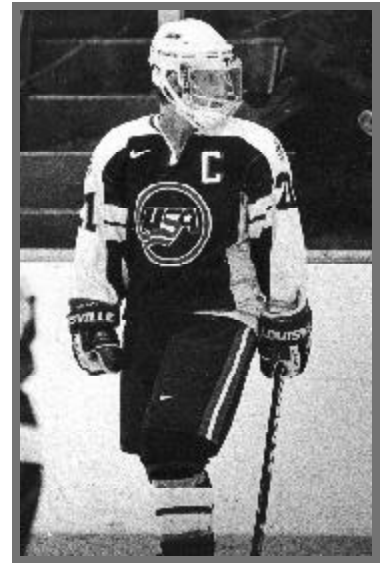

LUCKY SEVENS... Versus the Colonials of Robert Morris, the Friars posted a 7-1 victory on November 25. Then, in their next game, the Friars defeated Maine by a score of 7-2 on December 1. It marked the first time the Friars have scored seven goals in back-to-back games since the 2002-2003 season. Most recently, the Friars defeated Northeastern by a score of 8-3 on February 17. The Friars are undefeated when scoring seven or more goals under head coach Bob Deraney, posting a 23-0-0 record.

POINT STREAK... Friar defenseman Kathleen Smith (Waterloo, Ontario) had a six game point scoring streak until Mercyhurst kept her off the board on January 13. During her career-high six game streak, Smith notched five goals and added six assists for eleven points. Her six game point streak was also the longest streak by a Friar this season.

GRANATO HONORED... The NHL honored former Friar great Cammi Granato '93 as a 2007 recipient of the Lester Patrick Award. Given annually, the award is one of the most prestigious in all of hockey. Granato, PC's all-time leading point and goal scorer was given the award at a luncheon on November 7. Granato has the distinction of being the first individual female recipient of the award. In addition, Granato was also inducted into the Providence College Athletic Hall of Fame on February 16, 2008.

CIARLETTA GOES BACK-TO-BACK... Junior goalie Danielle Ciarletta (Blaine, Minn.) shutout Niagara in back-to-back games. It marked her second and third shutouts of the season. Additionally, she became the first HE goalie to record consecutive shutouts this season, and the first Friar to do so since Ciarletta's former teammate Jana Bugden (Corner Brook, Newfoundland) blanked Northeastern on March 6 and 7 during the 2003-04 season. Overall, Ciarletta has not been scored upon in her last 150:05 of play in the Friar net.

FIRSTS... Freshman Leigh Riley (Lexington, Mass.) registered an assist versus UVM on January 25, her first point as a Friar... Sophomore Pamela McDevitt (So. Boston, Mass.) scored her first goal as a Friar against Mercyhurst on January 12, 2008... Freshman Jean O'Neill (Strafford, Pa.) notched her first career assist versus Maine on December 1.... Freshman Amber Yung (Rockville, Va.) notched her first career goal versus Robert Morris University on November 25... O'Neill (Strafford, Pa.) notched her first career goal as a Friar versus Northeastern on November 6, as did senior Danielle Tangredi (London, Ont.). Freshman Alyse Ruff (Tualatin, Ore.) notched her first collegiate goal (and point) versus Colgate on October 19. Her goal tied the game at 2-2. A day later, classmate Jennifer Smith (St. Albans, Vt.) saw her first action in net for the Friars, making four saves in over 24 minutes of work against St. Lawrence. Most recently, freshman Amber Yung notched her first career point versus Boston College, as she assisted on PC's game-winner, while Smith earned her first career victory.