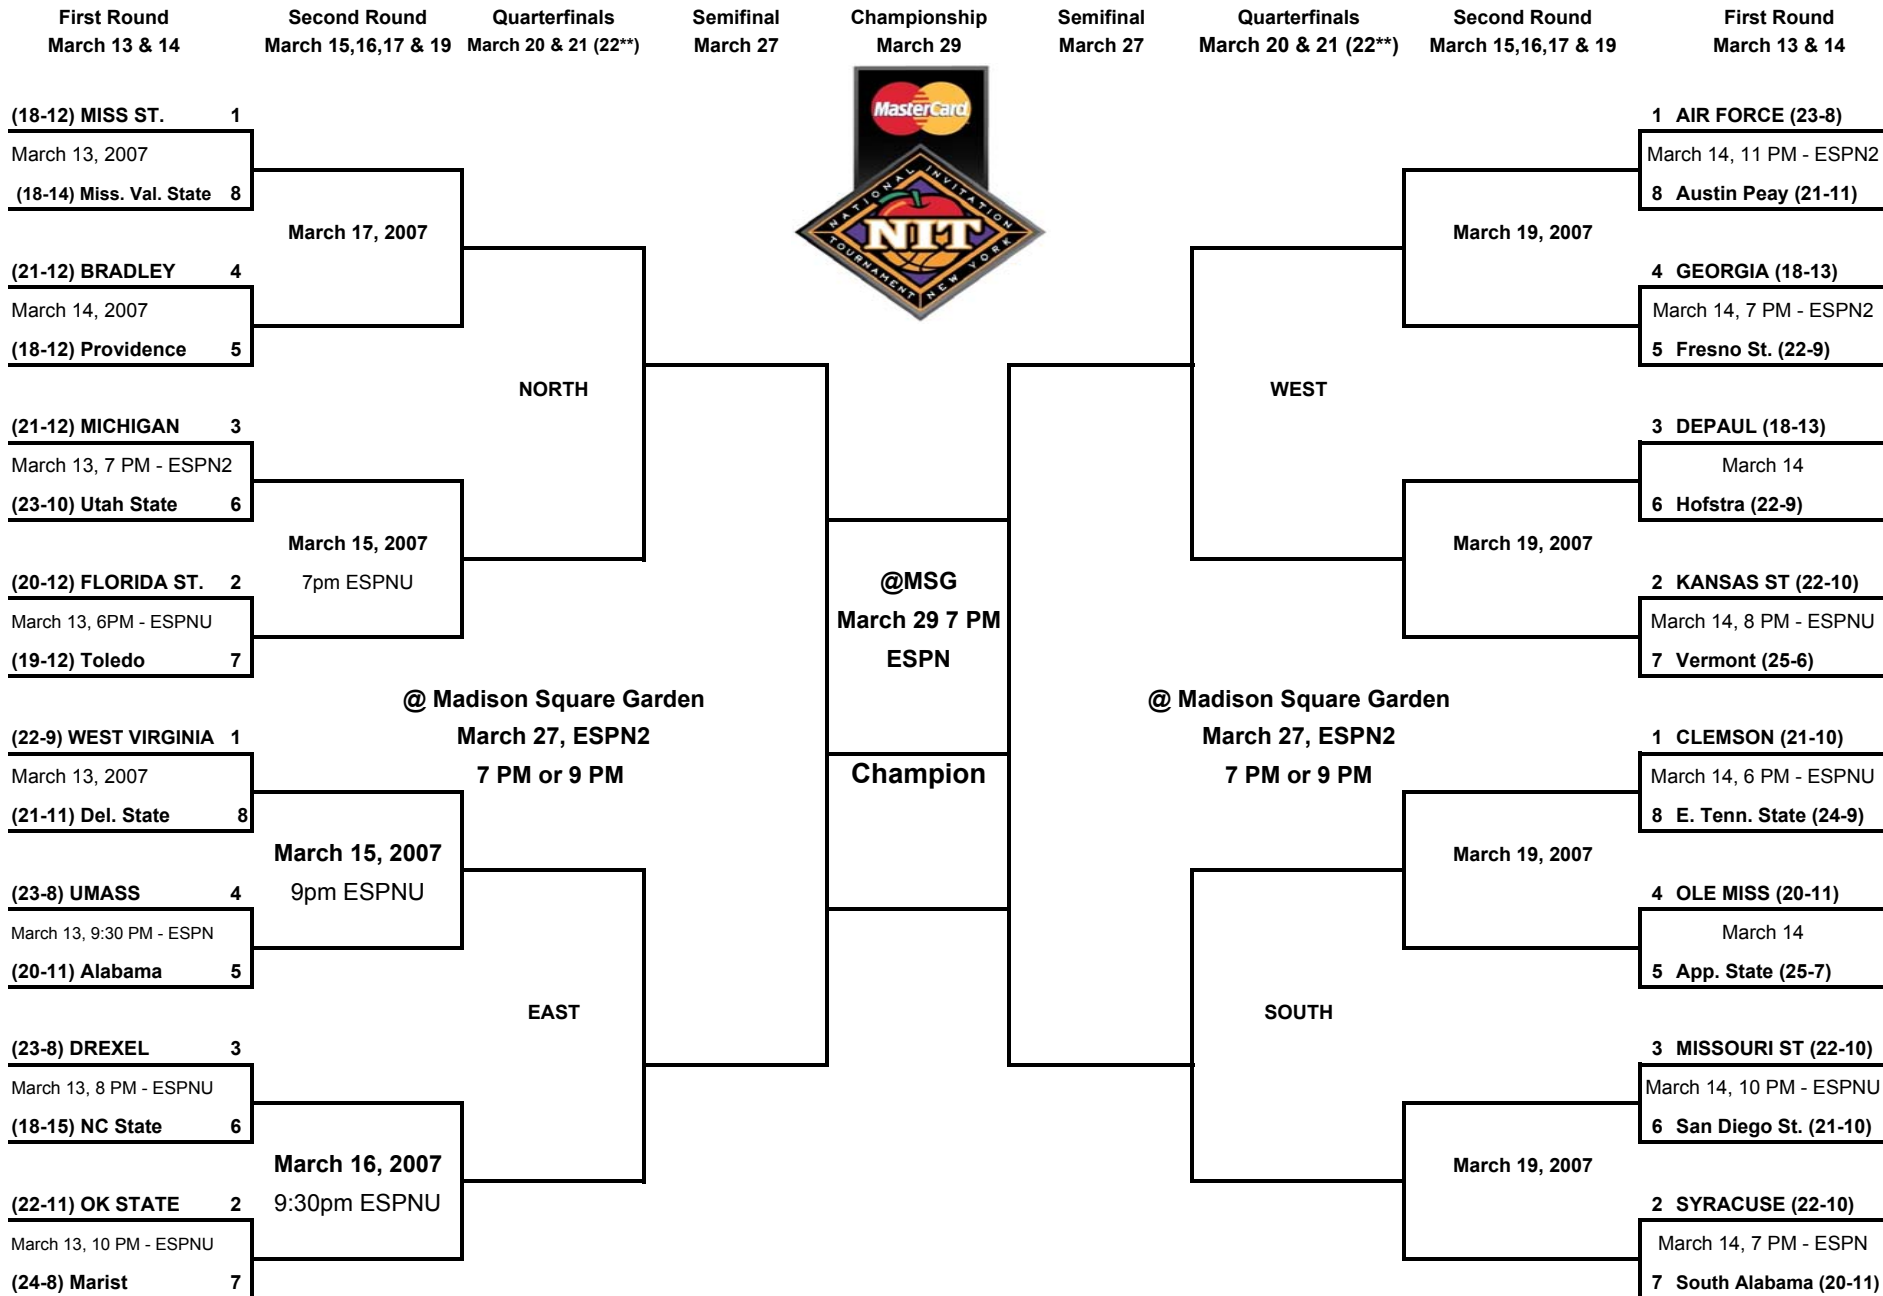

2007 MasterCard NIT

© Copyright 2007 NIT, L.L.C.

All Games Eastern Standard Time // HOME TEAM IN CAPS

**Thursday March 22nd may be utilized for a quarterfinal date in case of scheduling and/or availability conflicts