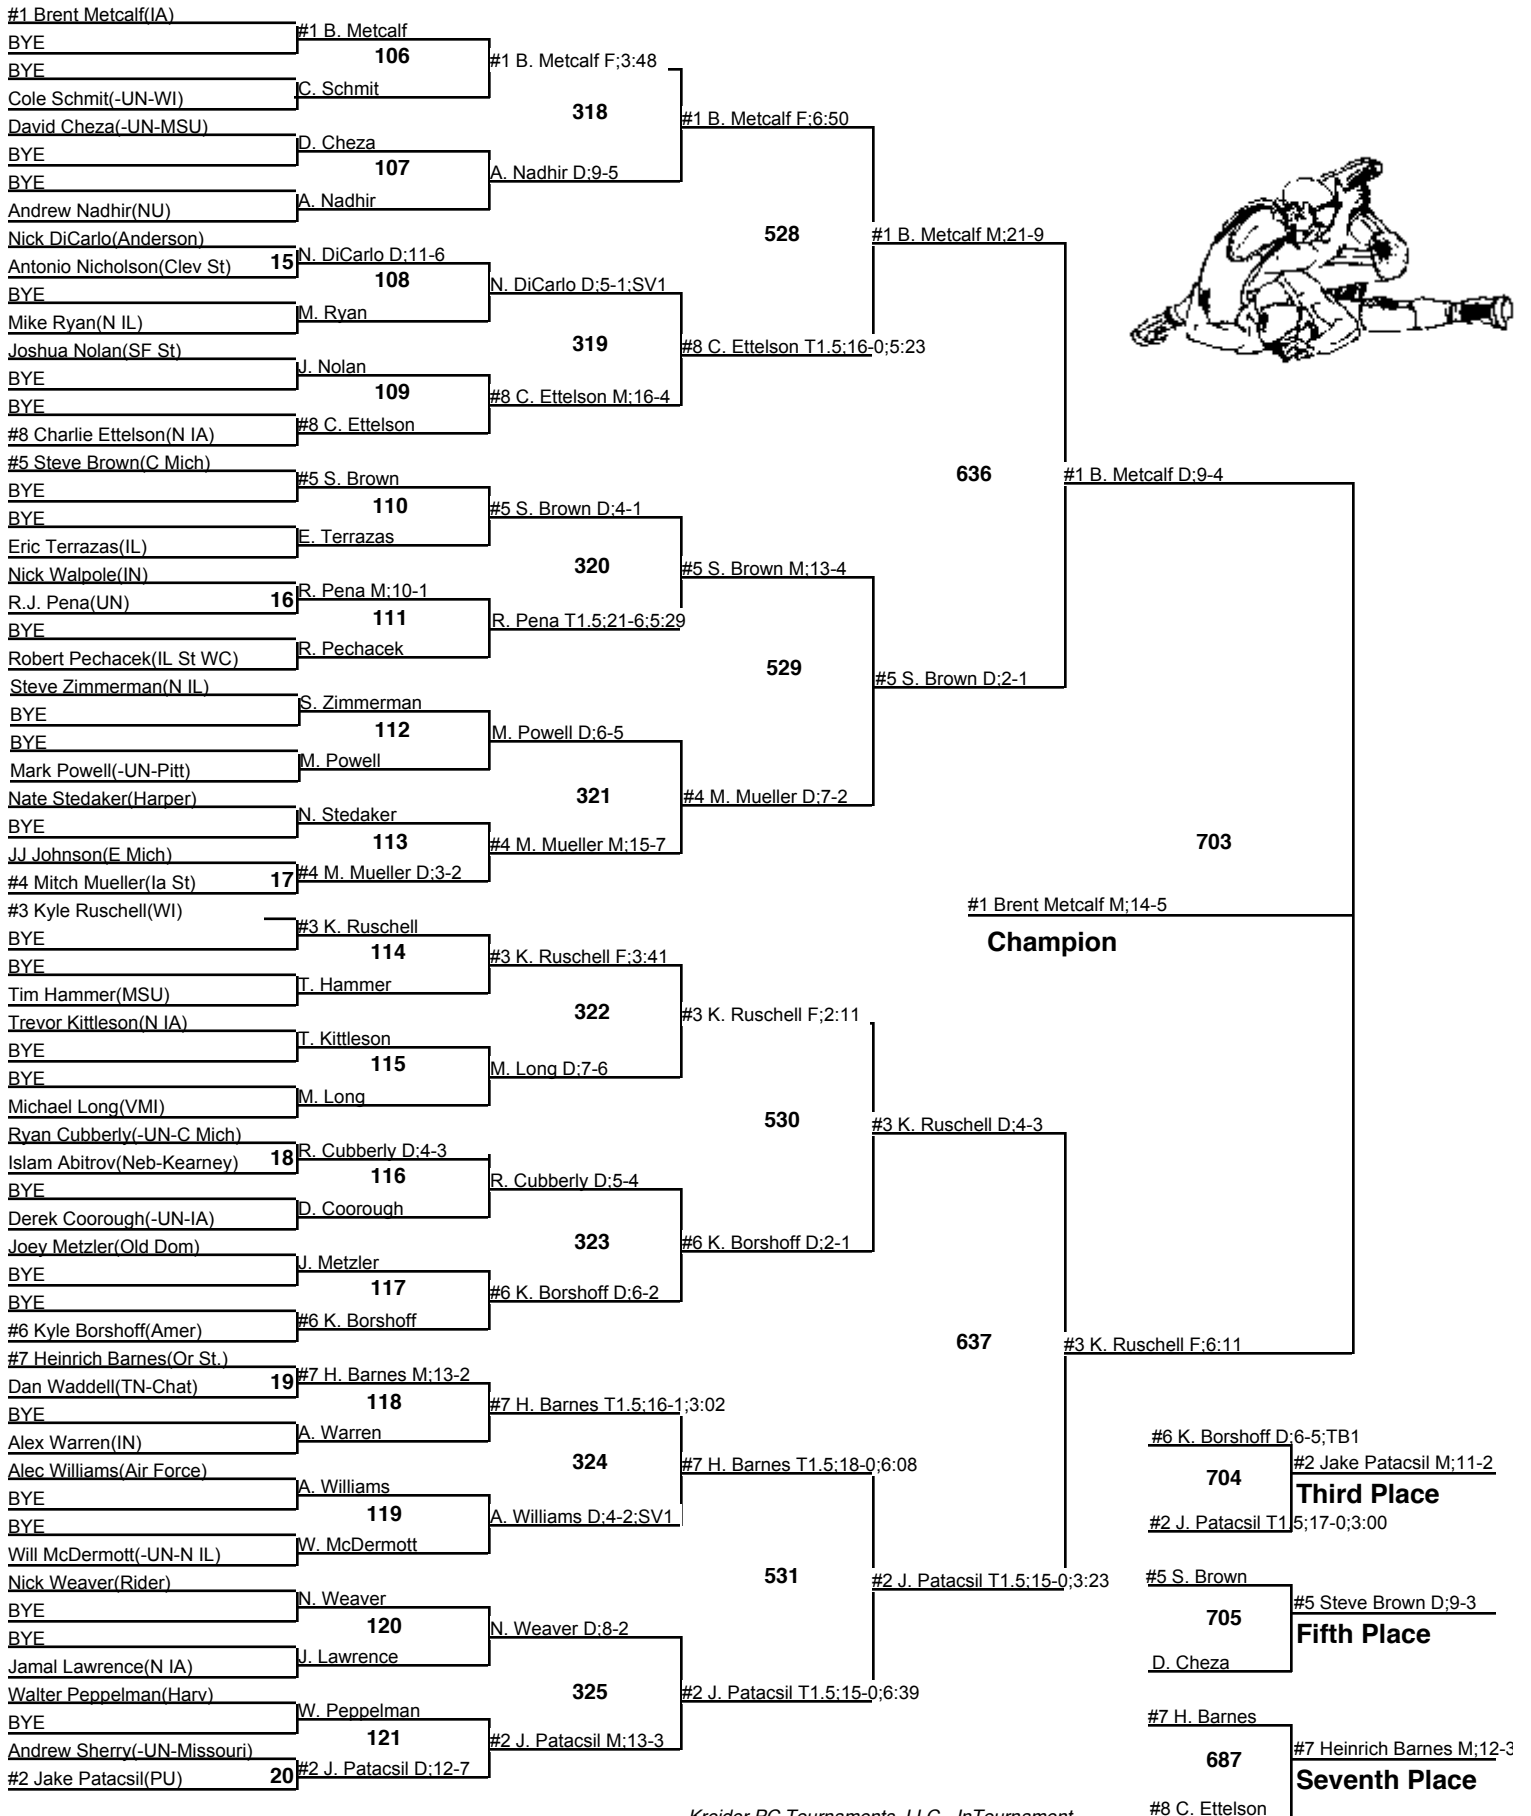

2008 Midlands

149

Championship

29-30 December 2008