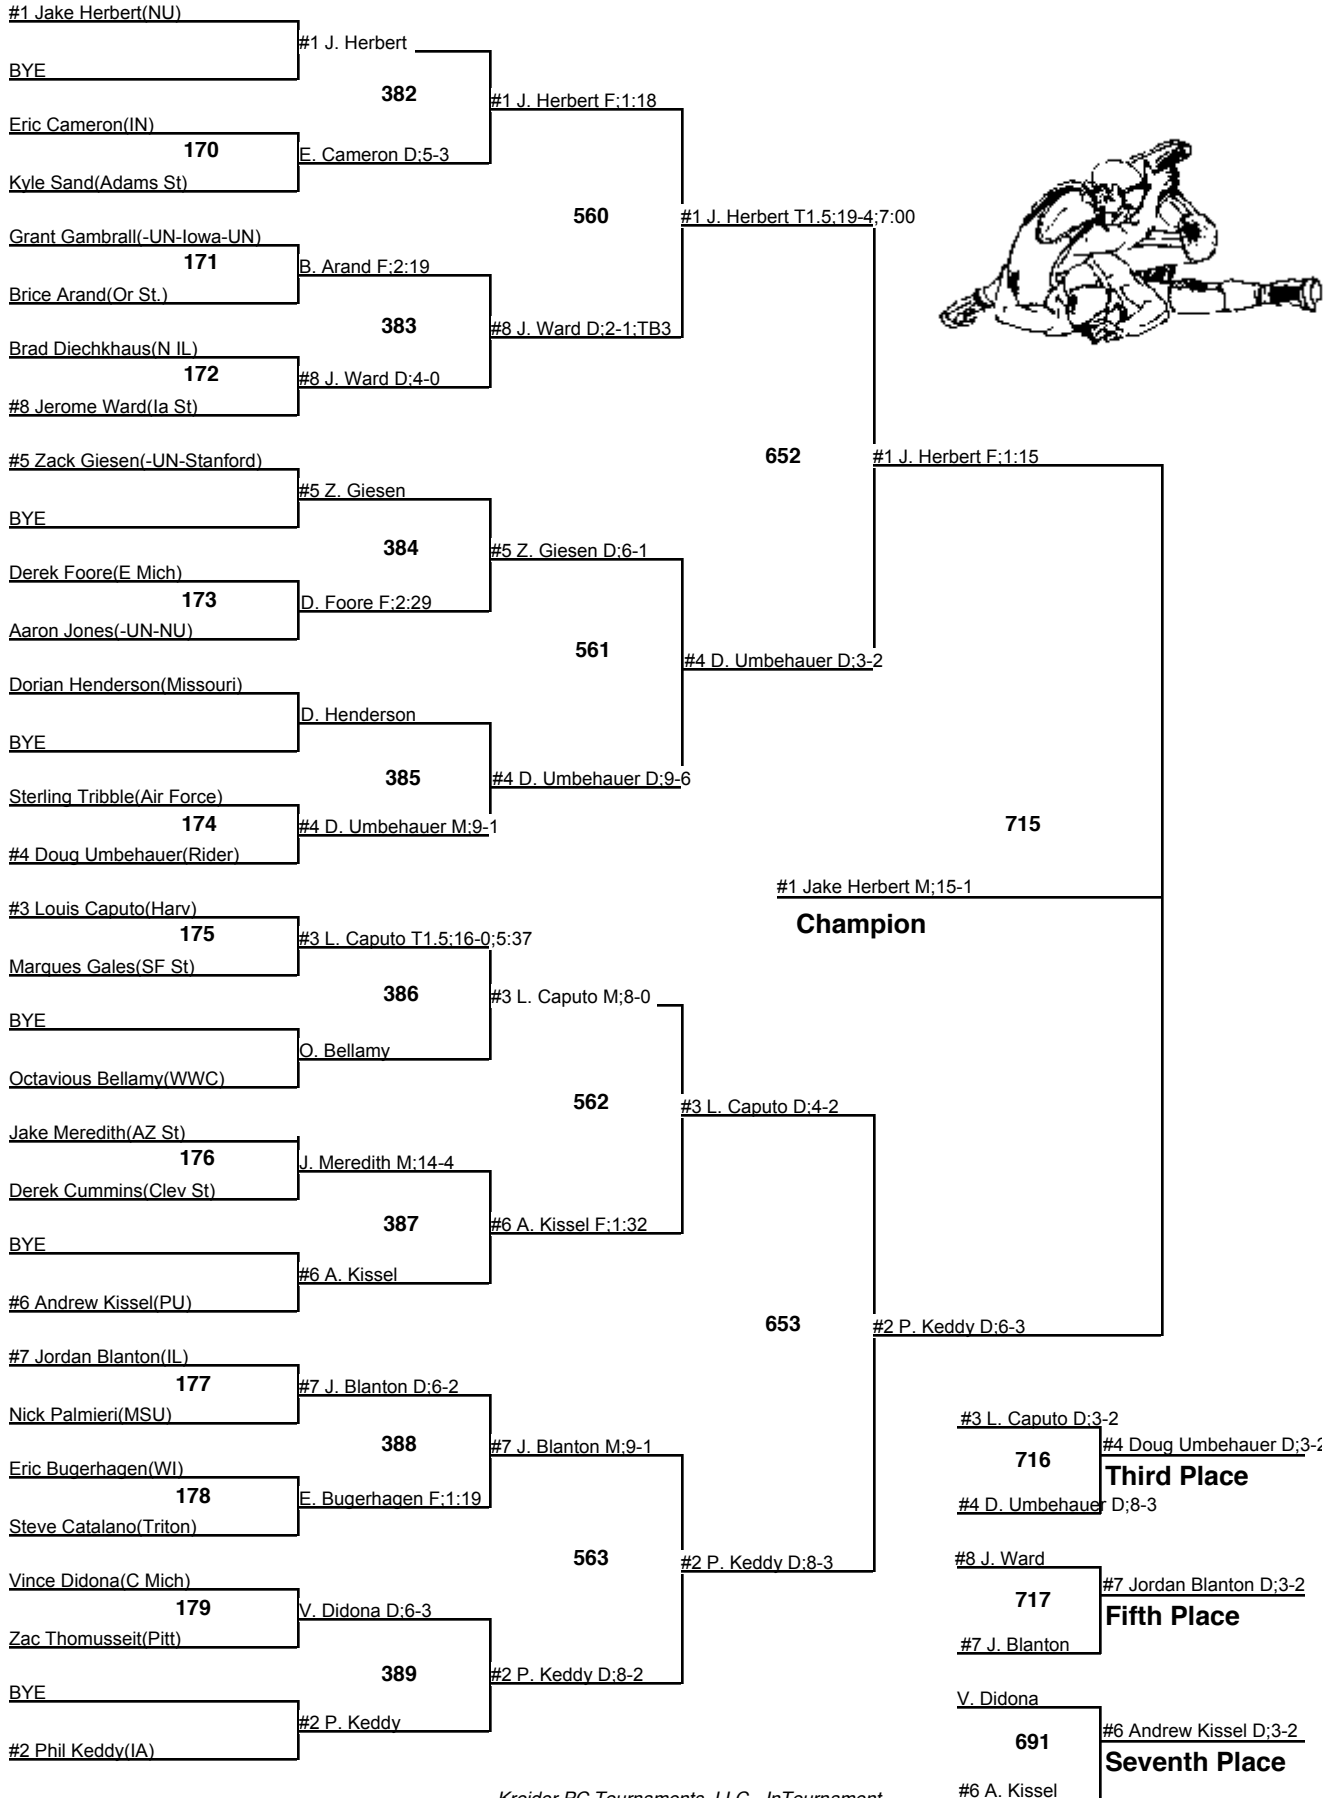

2008 Midlands

184
Championship
29-30 December 2008