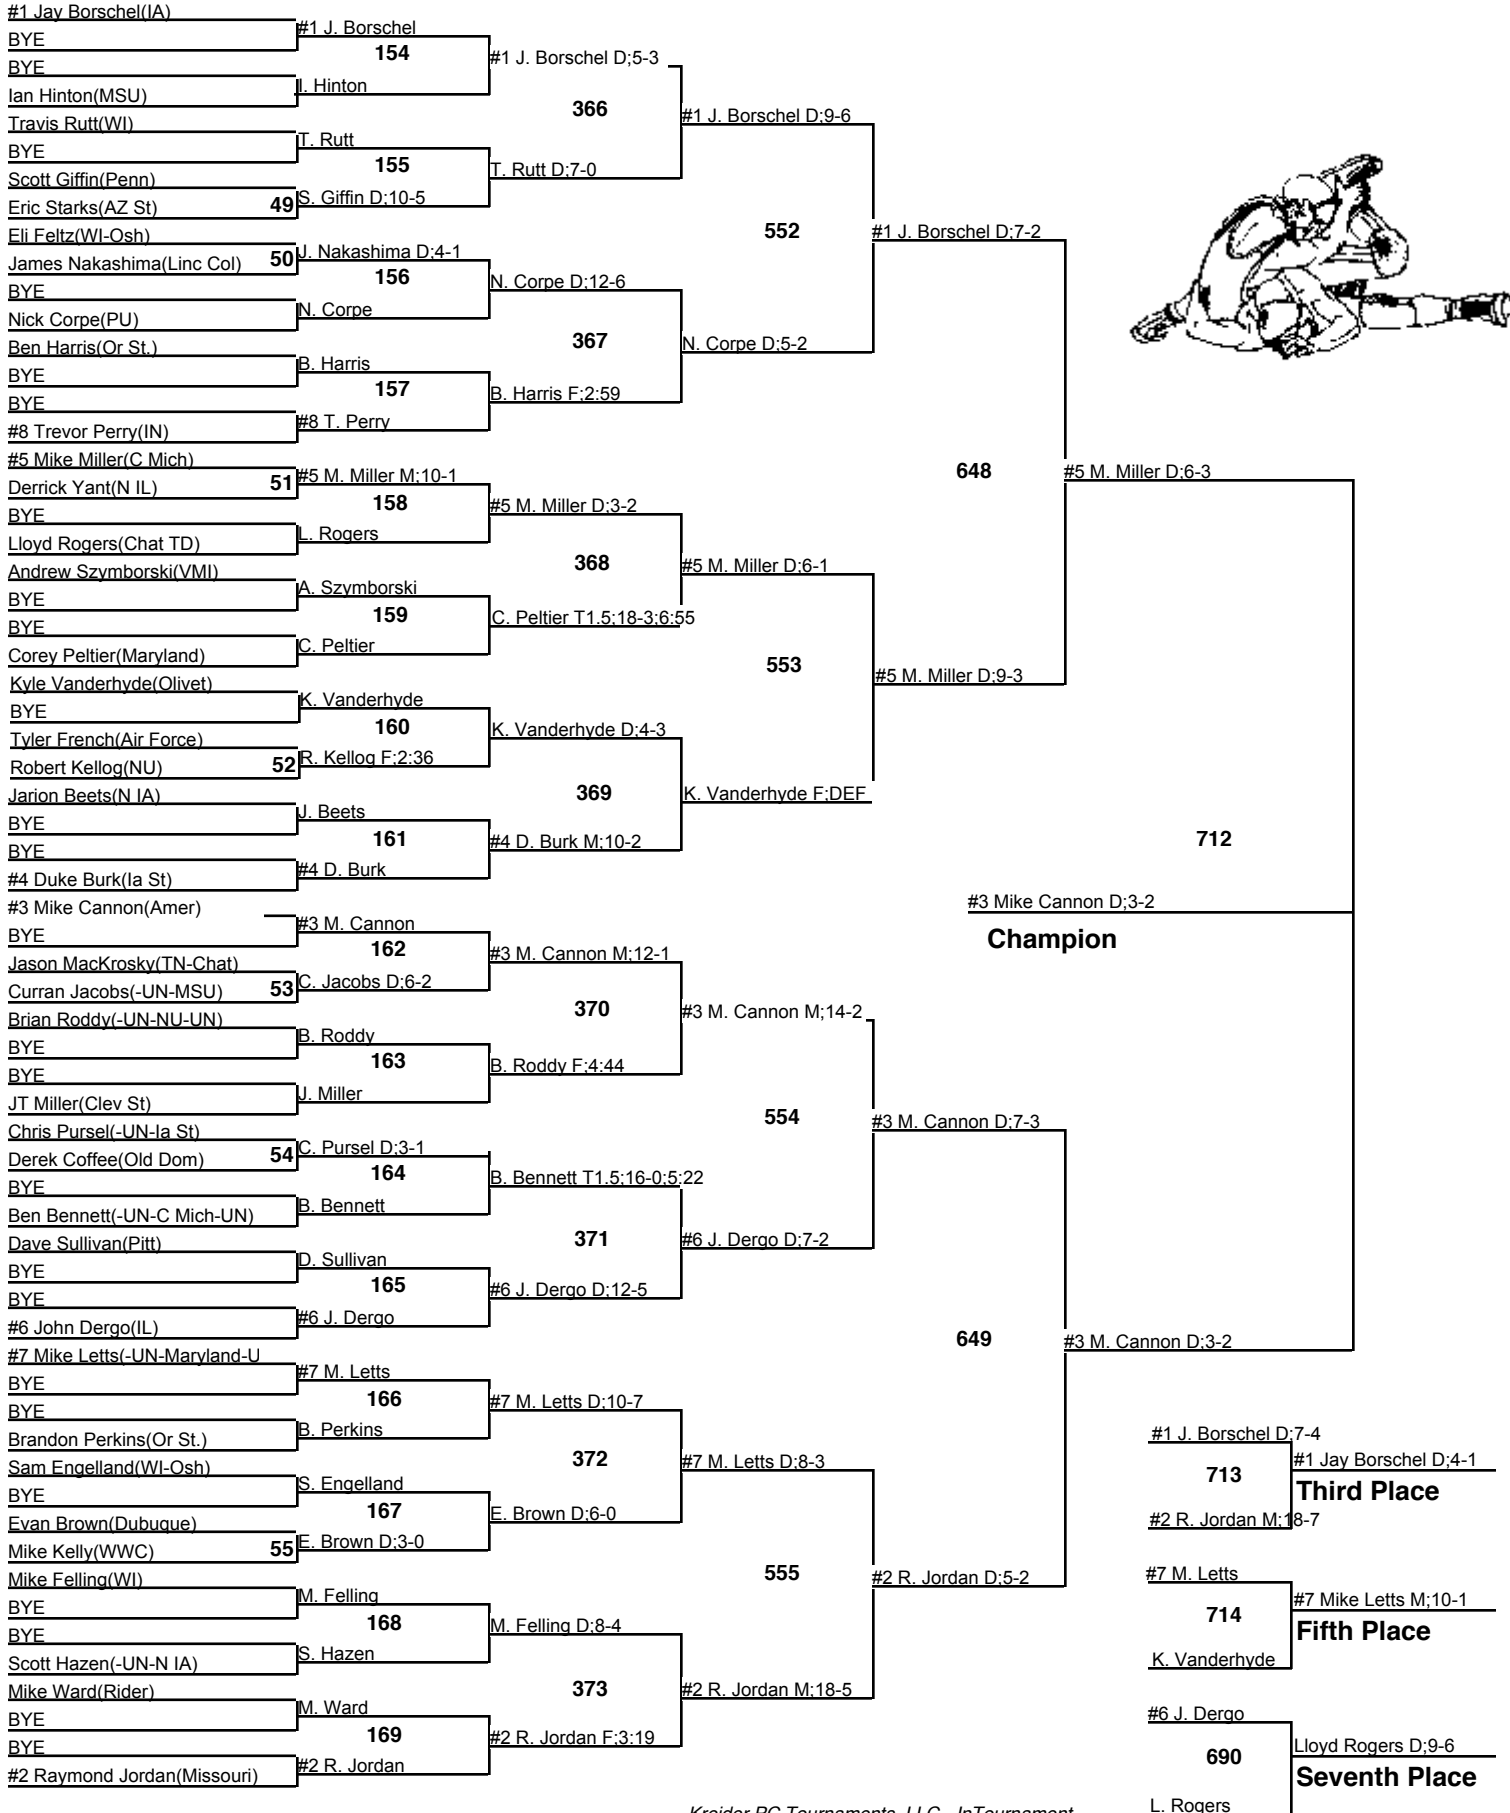

Wrestleback

29-30 December 2008

2008 Midlands

174

Championship

29-30 December 2008

2008 Midlands

184
Championship
 29-30 December 2008