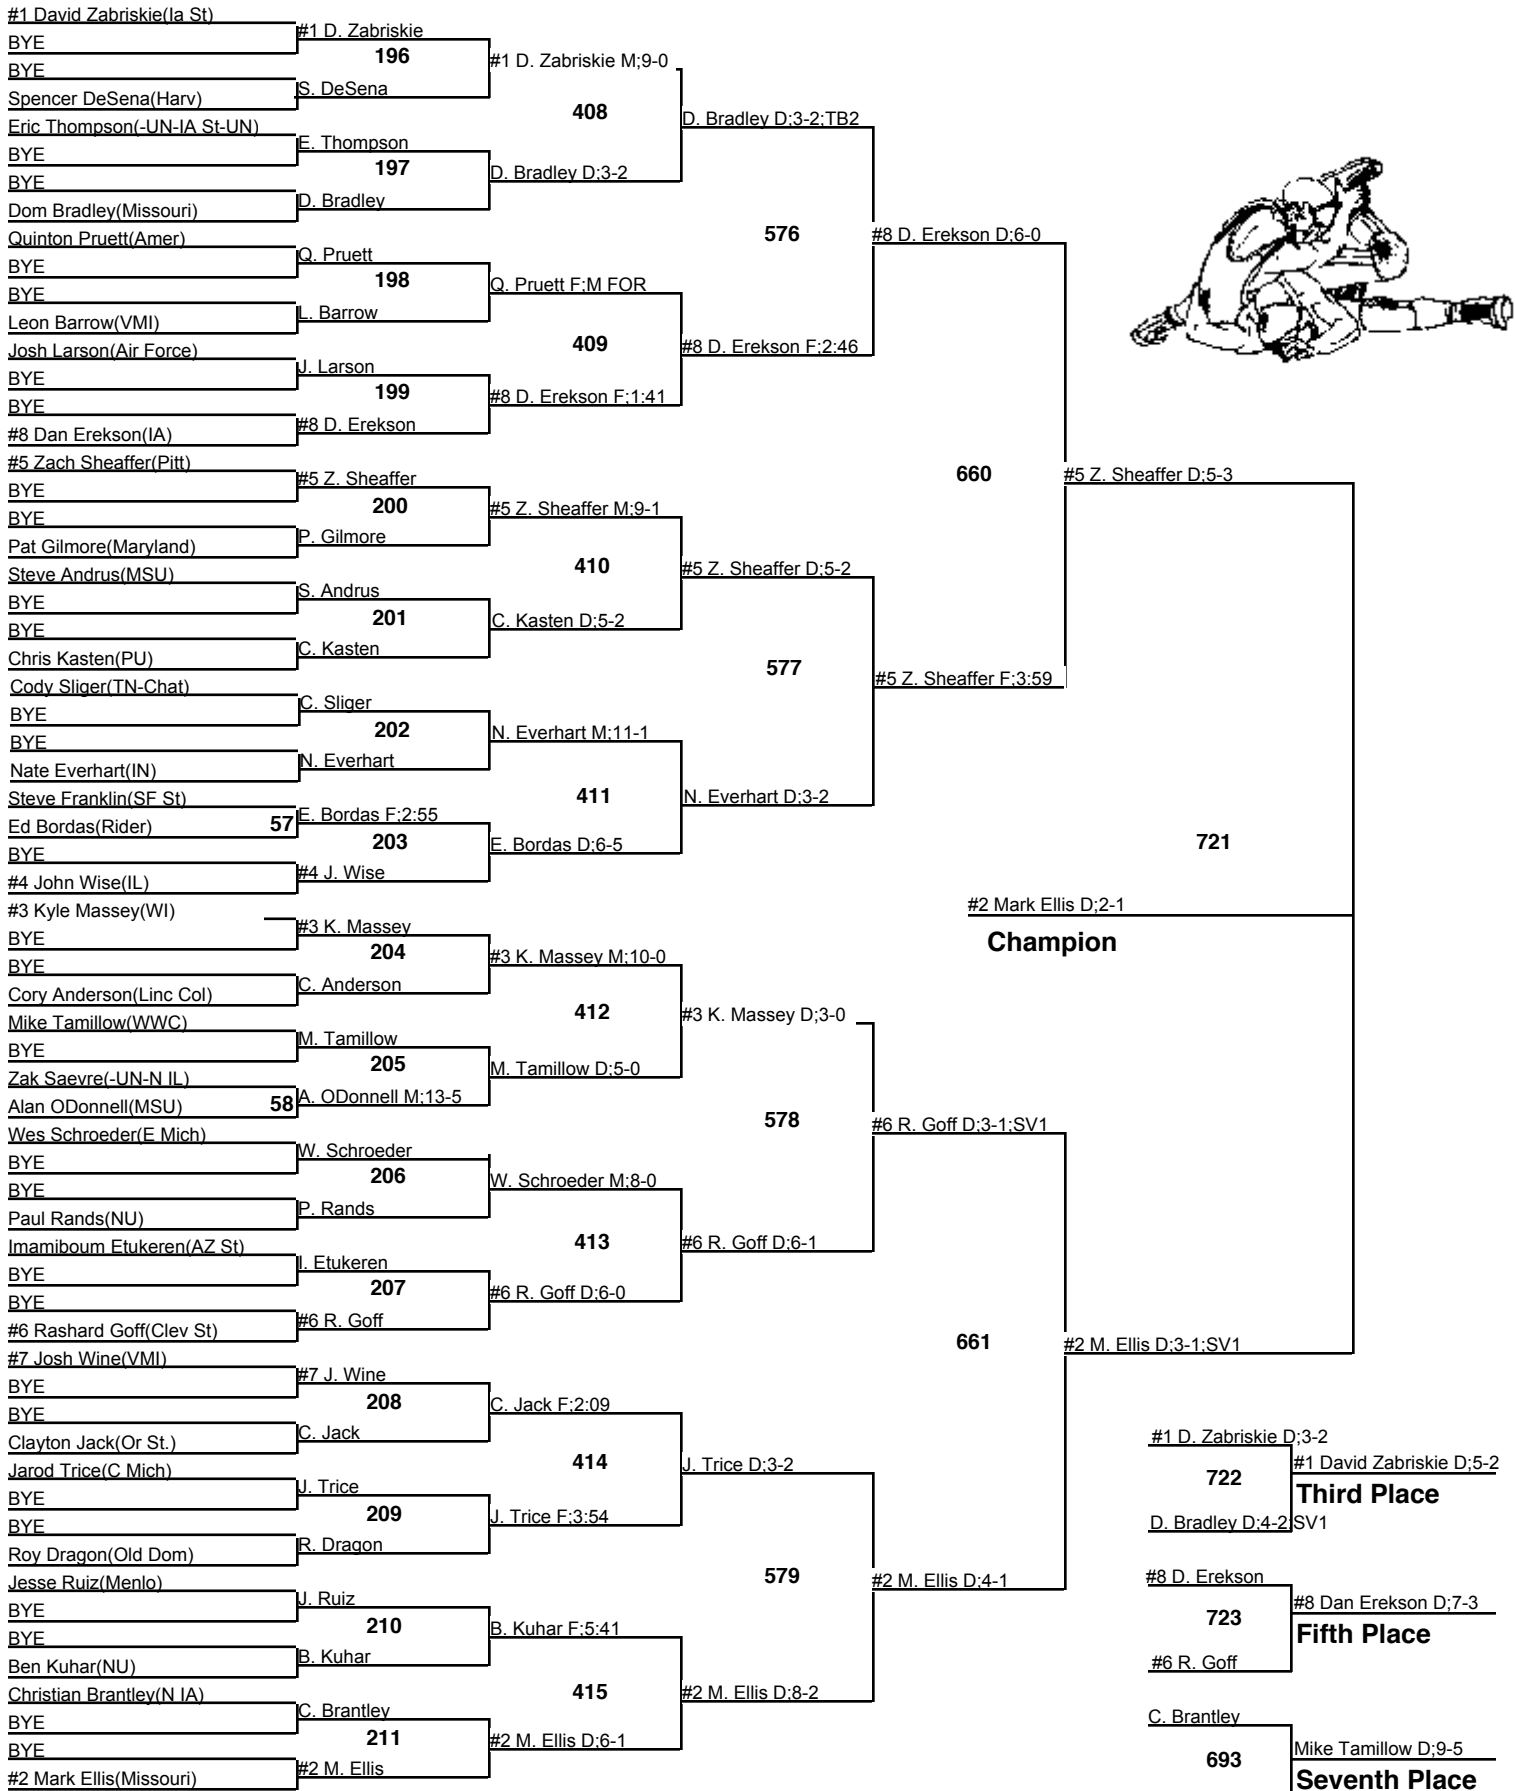

2008 Midlands

197

Wrestleback

29-30 December 2008

2008 Midlands

285

Championship

29-30 December 2008