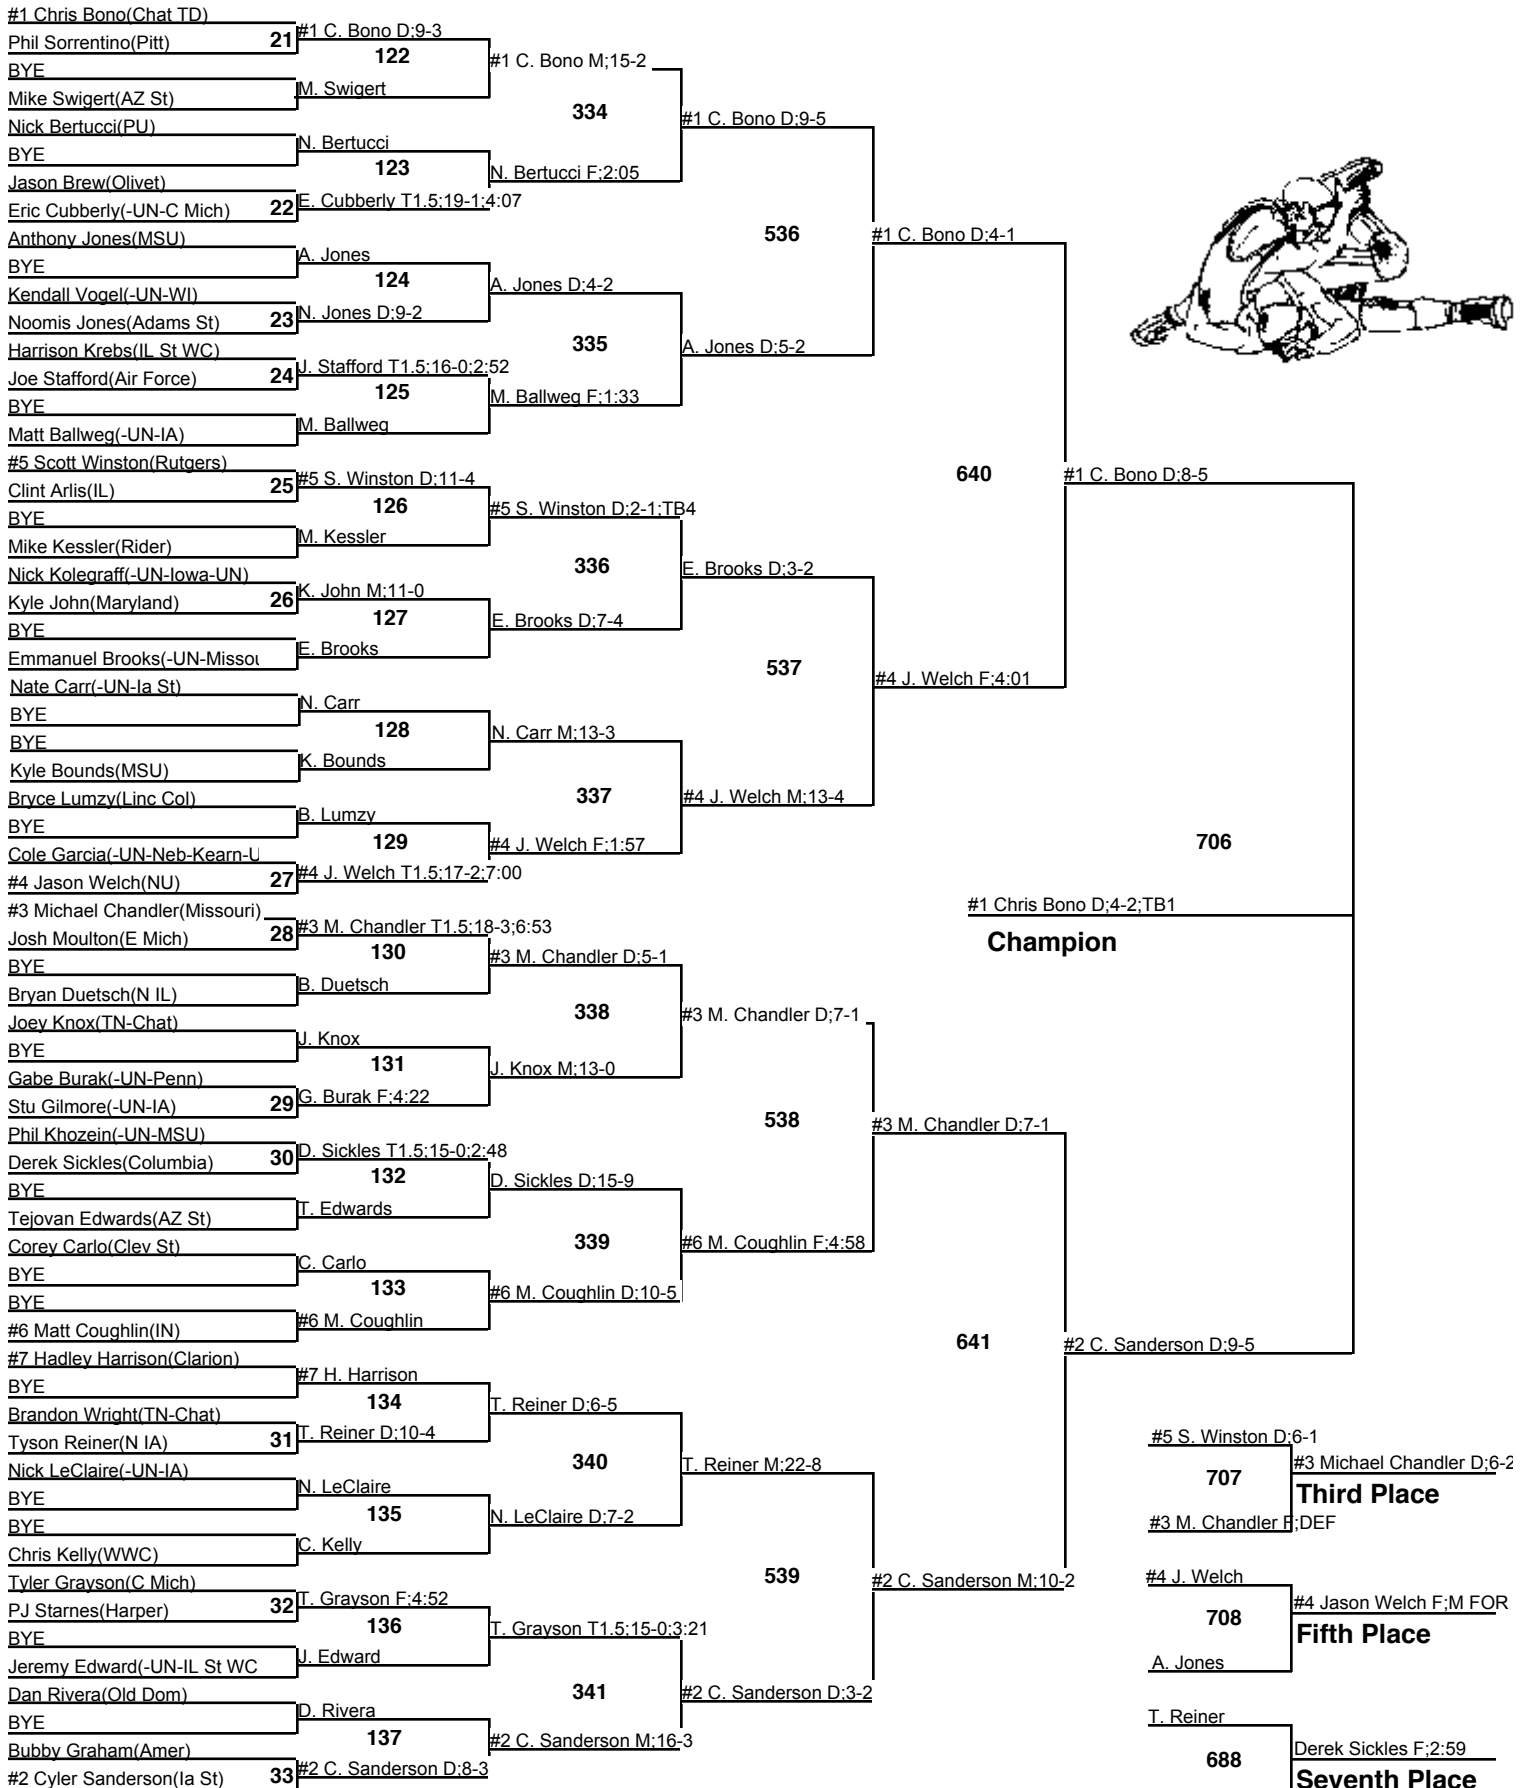

2008 Midlands

157

Championship

29-30 December 2008