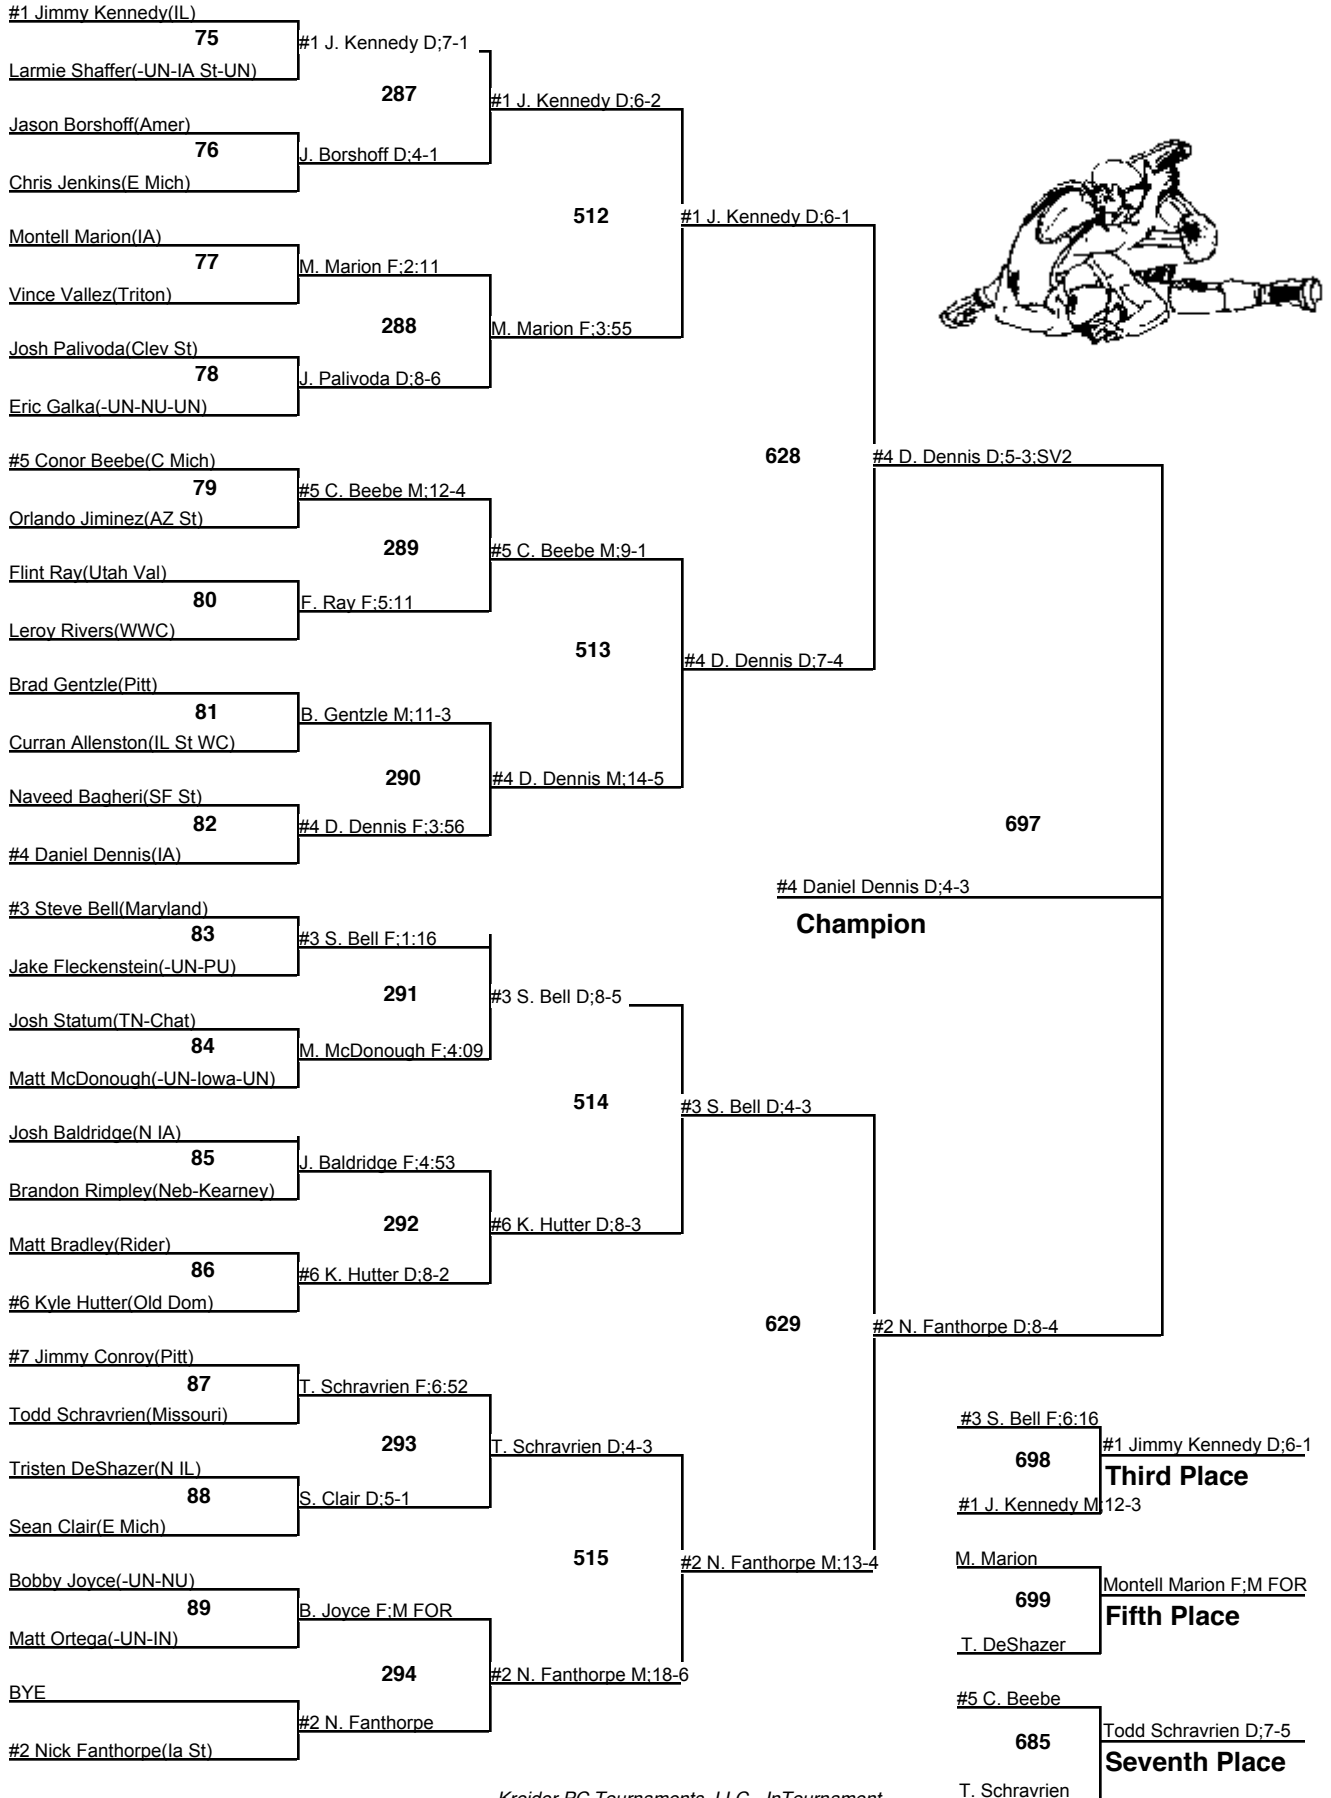

2008 Midlands

125

Championship

29-30 December 2008

2008 Midlands

125

Wrestleback

29-30 December 2008

2008 Midlands

133

Championship

29-30 December 2008

2008 Midlands

133

Wrestleback

29-30 December 2008