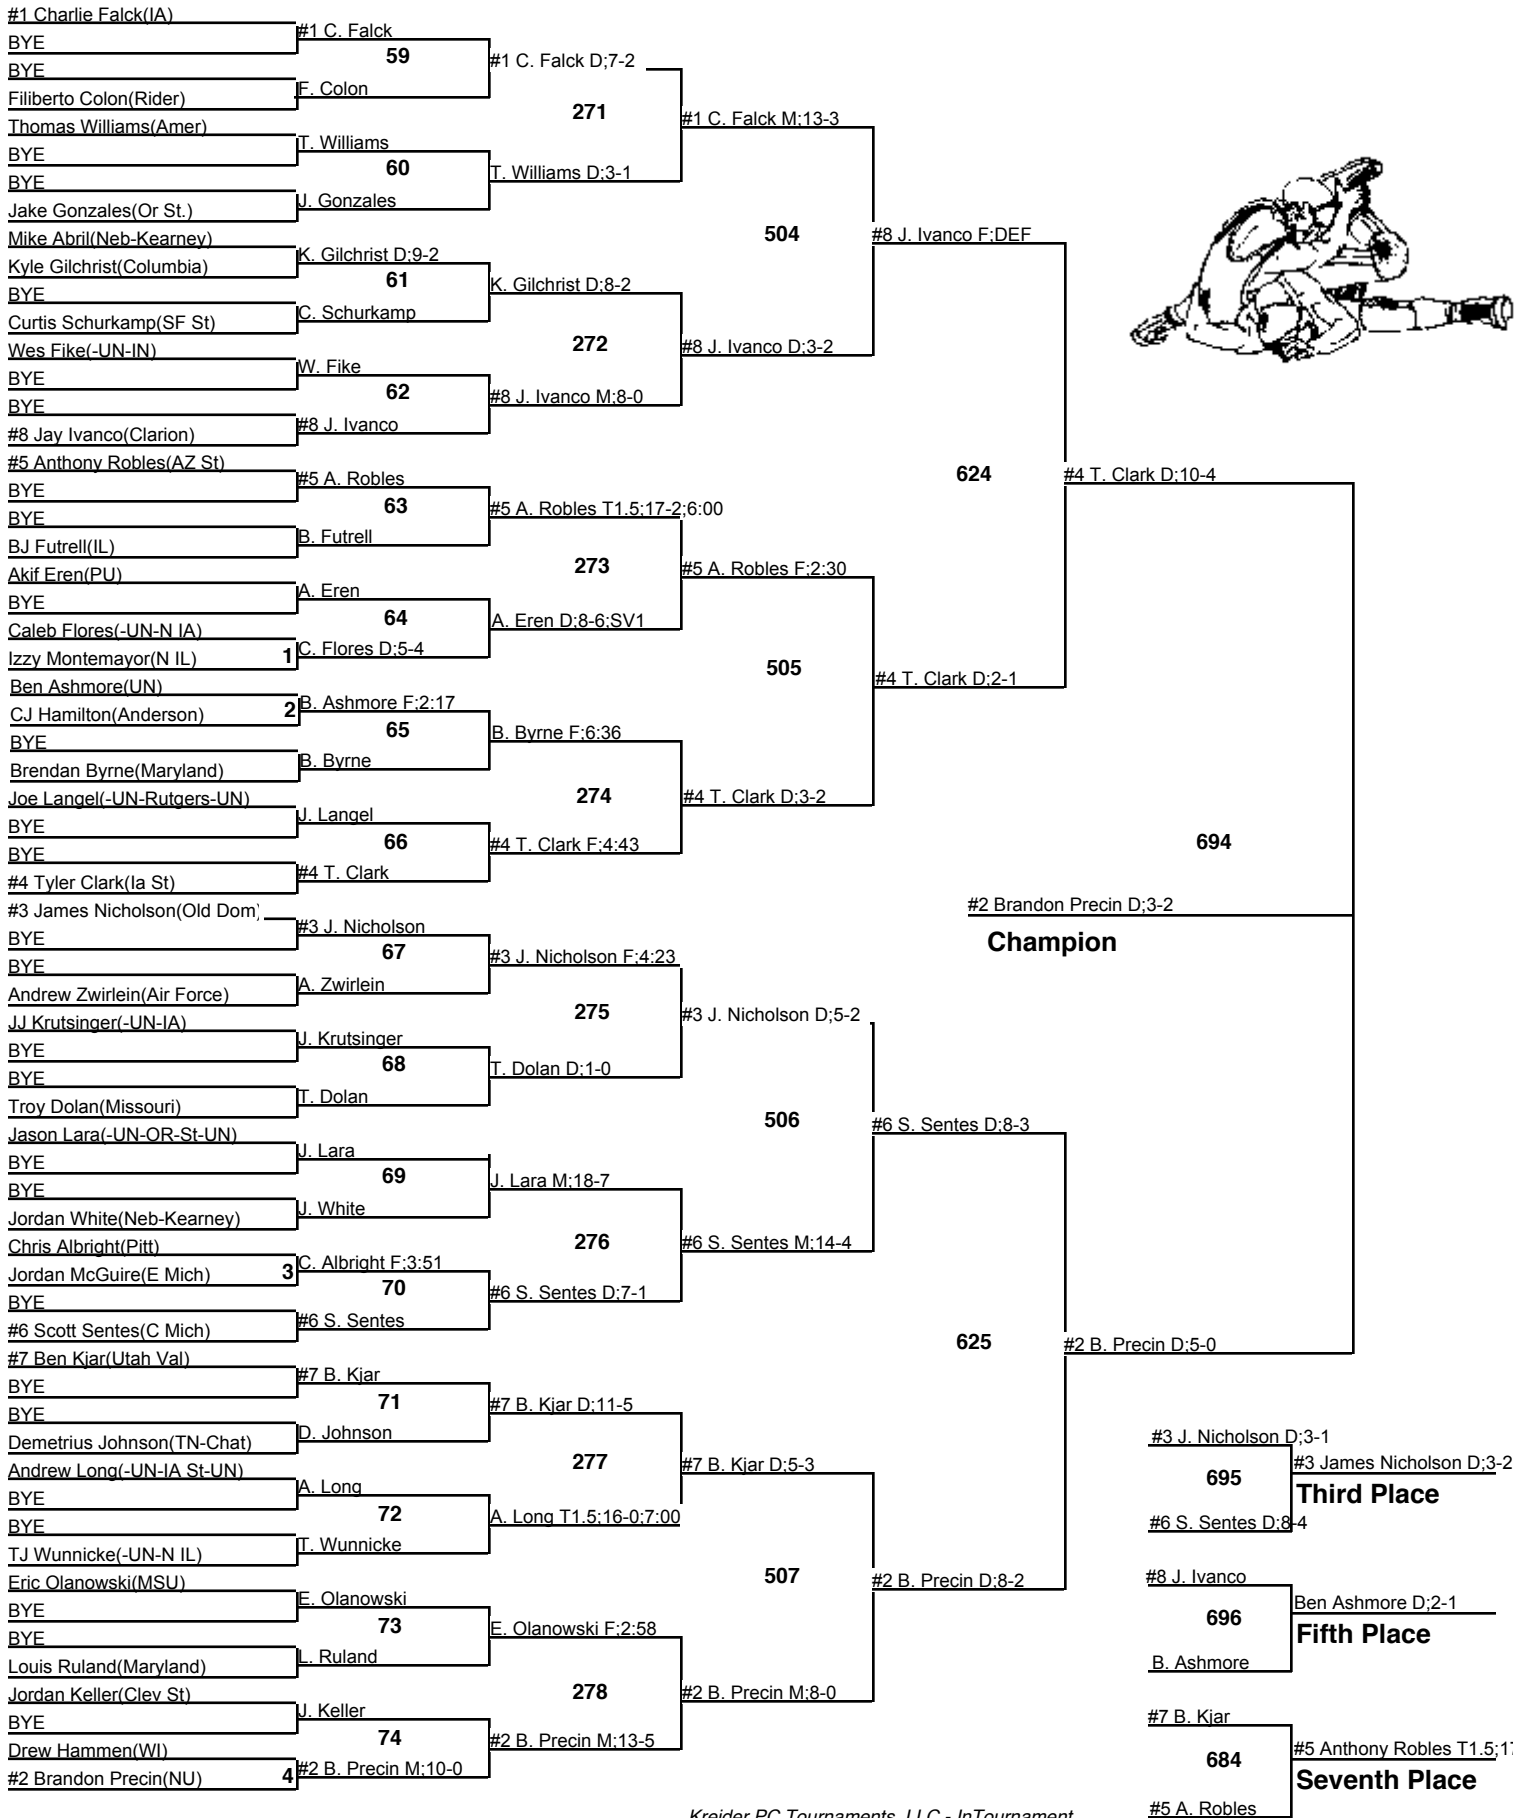

2008 Midlands

125

Championship

29-30 December 2008

2008 Midlands

125

Wrestleback

29-30 December 2008

2008 Midlands

133

Championship

29-30 December 2008

2008 Midlands

133

Wrestleback

29-30 December 2008