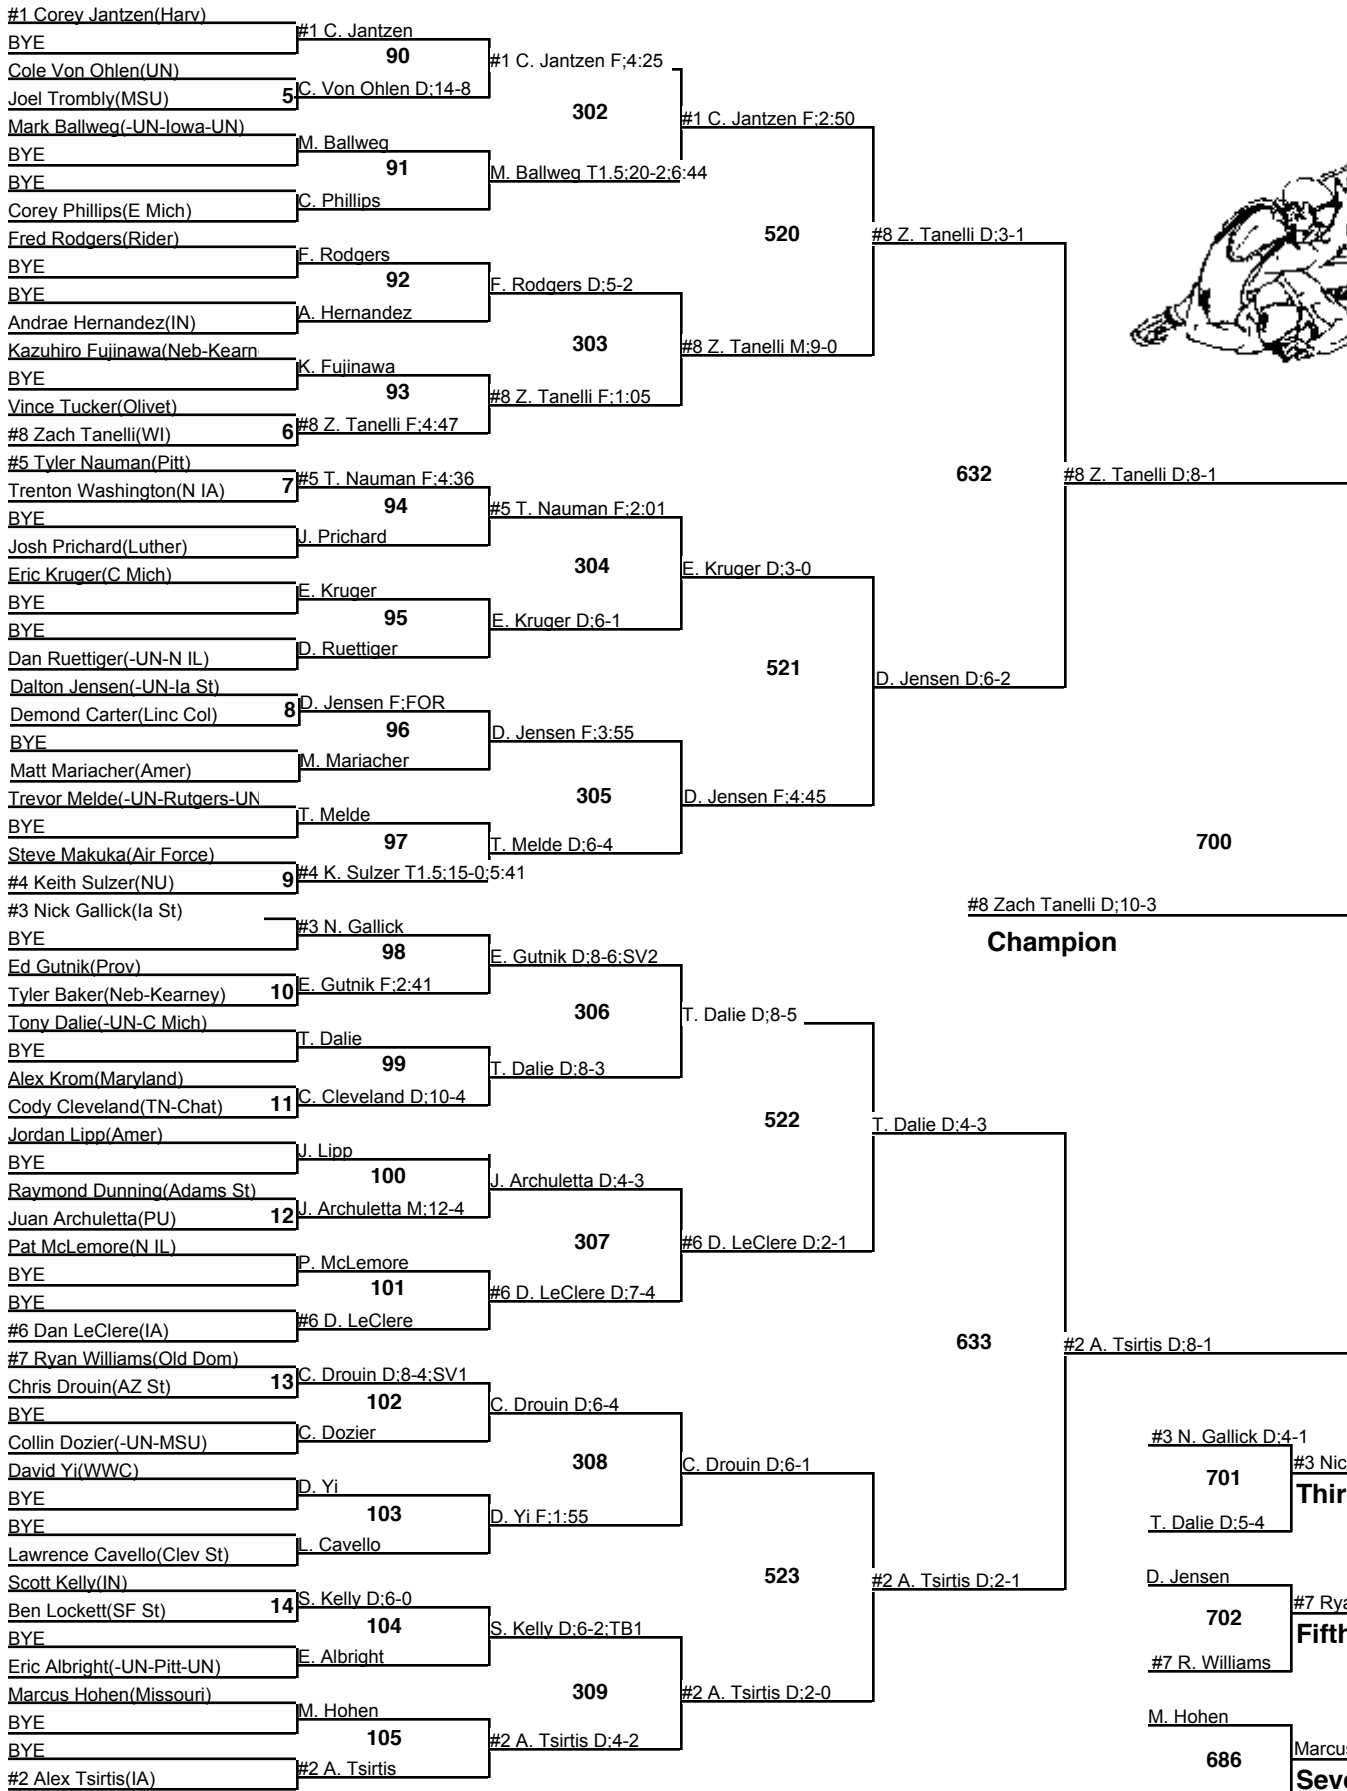

2008 Midlands

141
Championship
29-30 December 2008