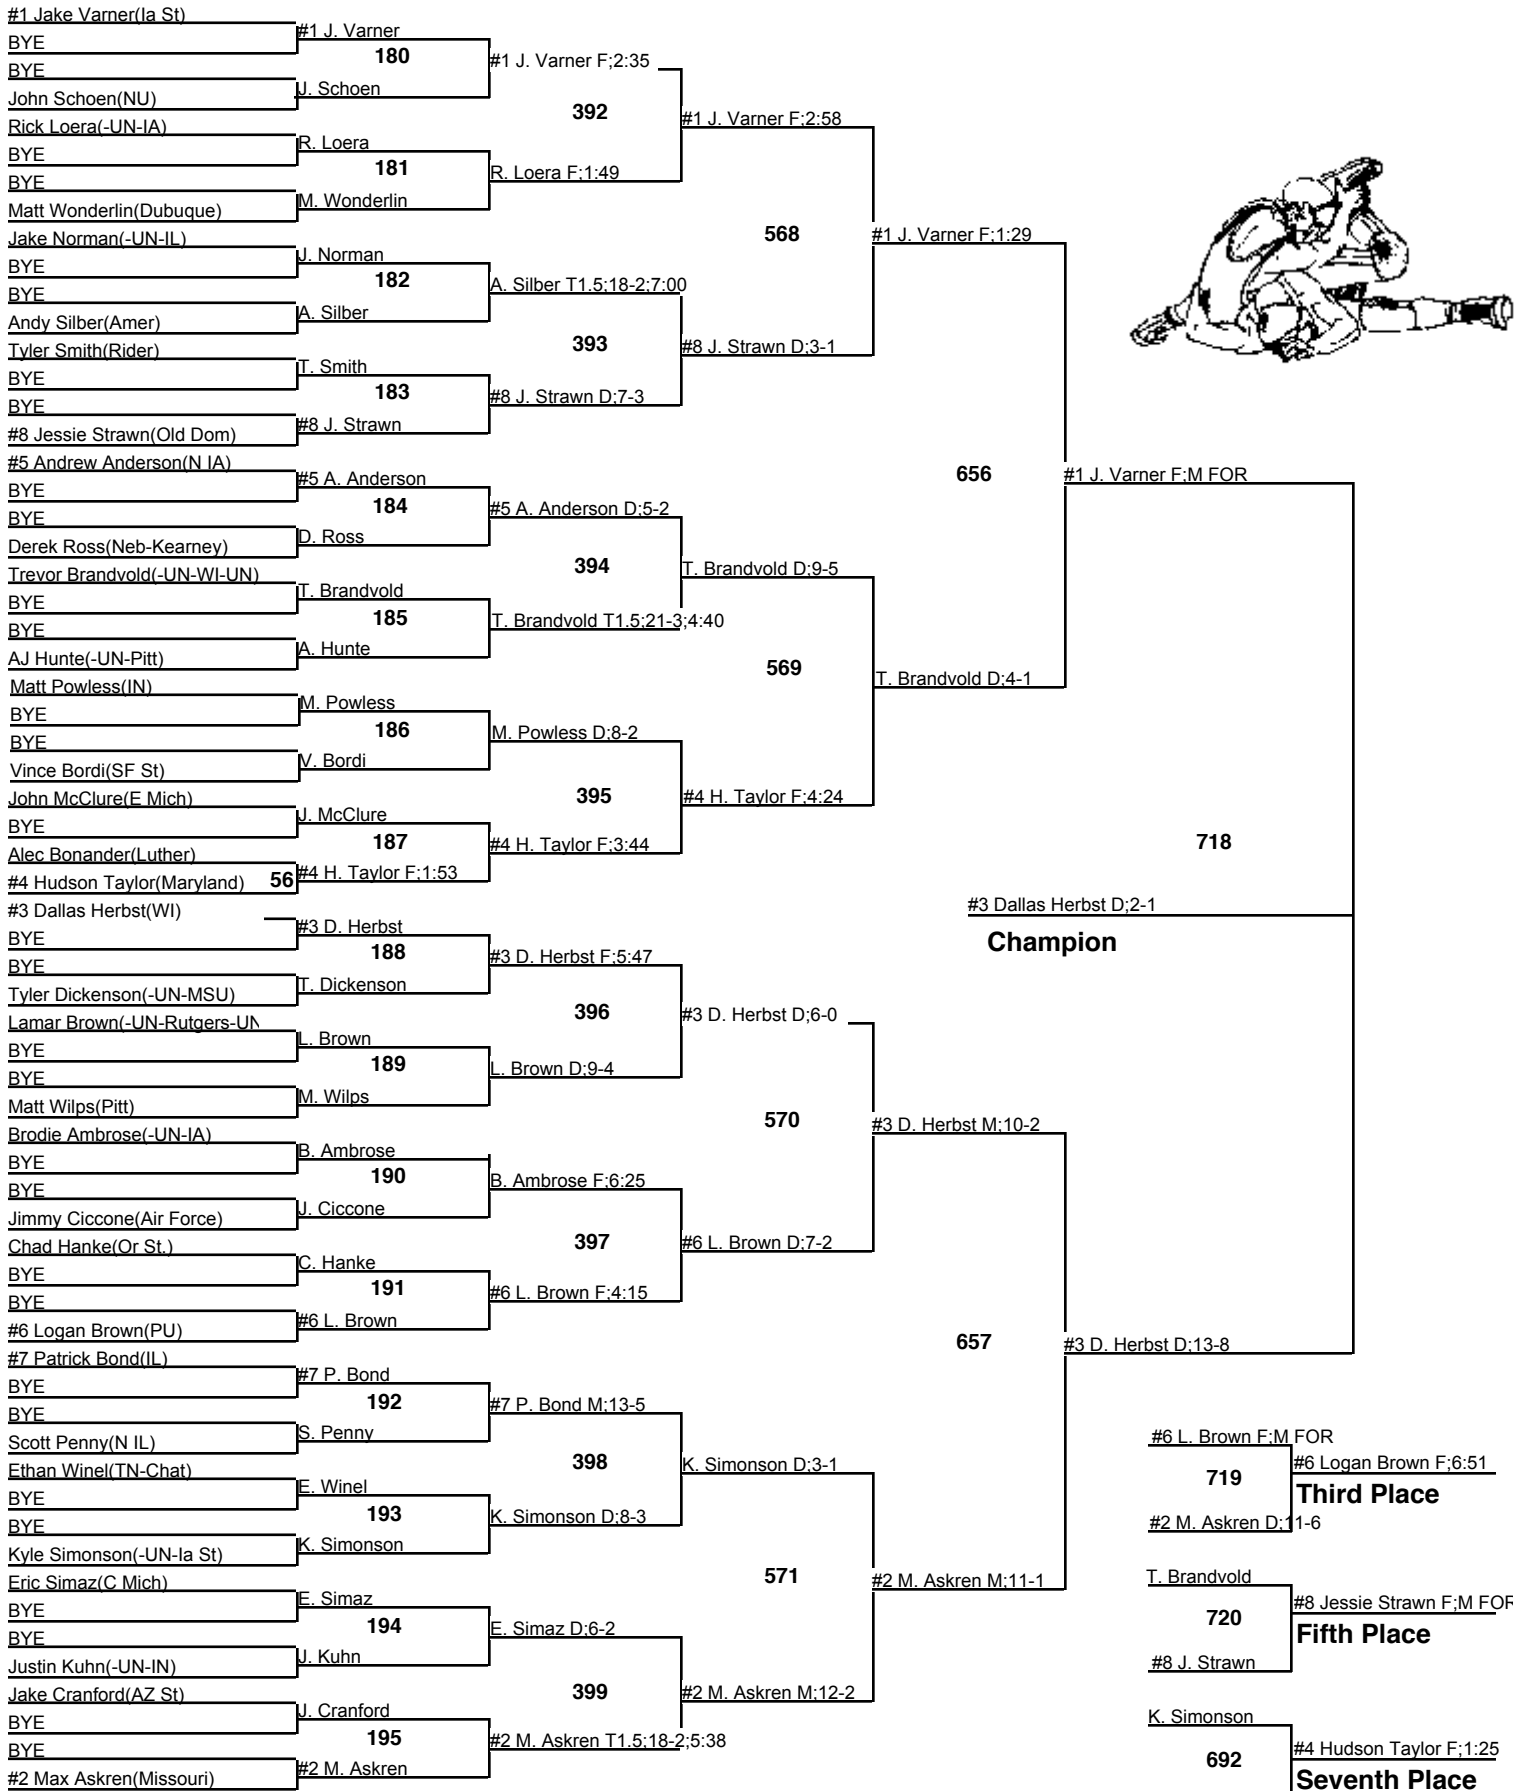

2008 Midlands

184

Wrestleback

29-30 December 2008

2008 Midlands

197

Championship

29-30 December 2008