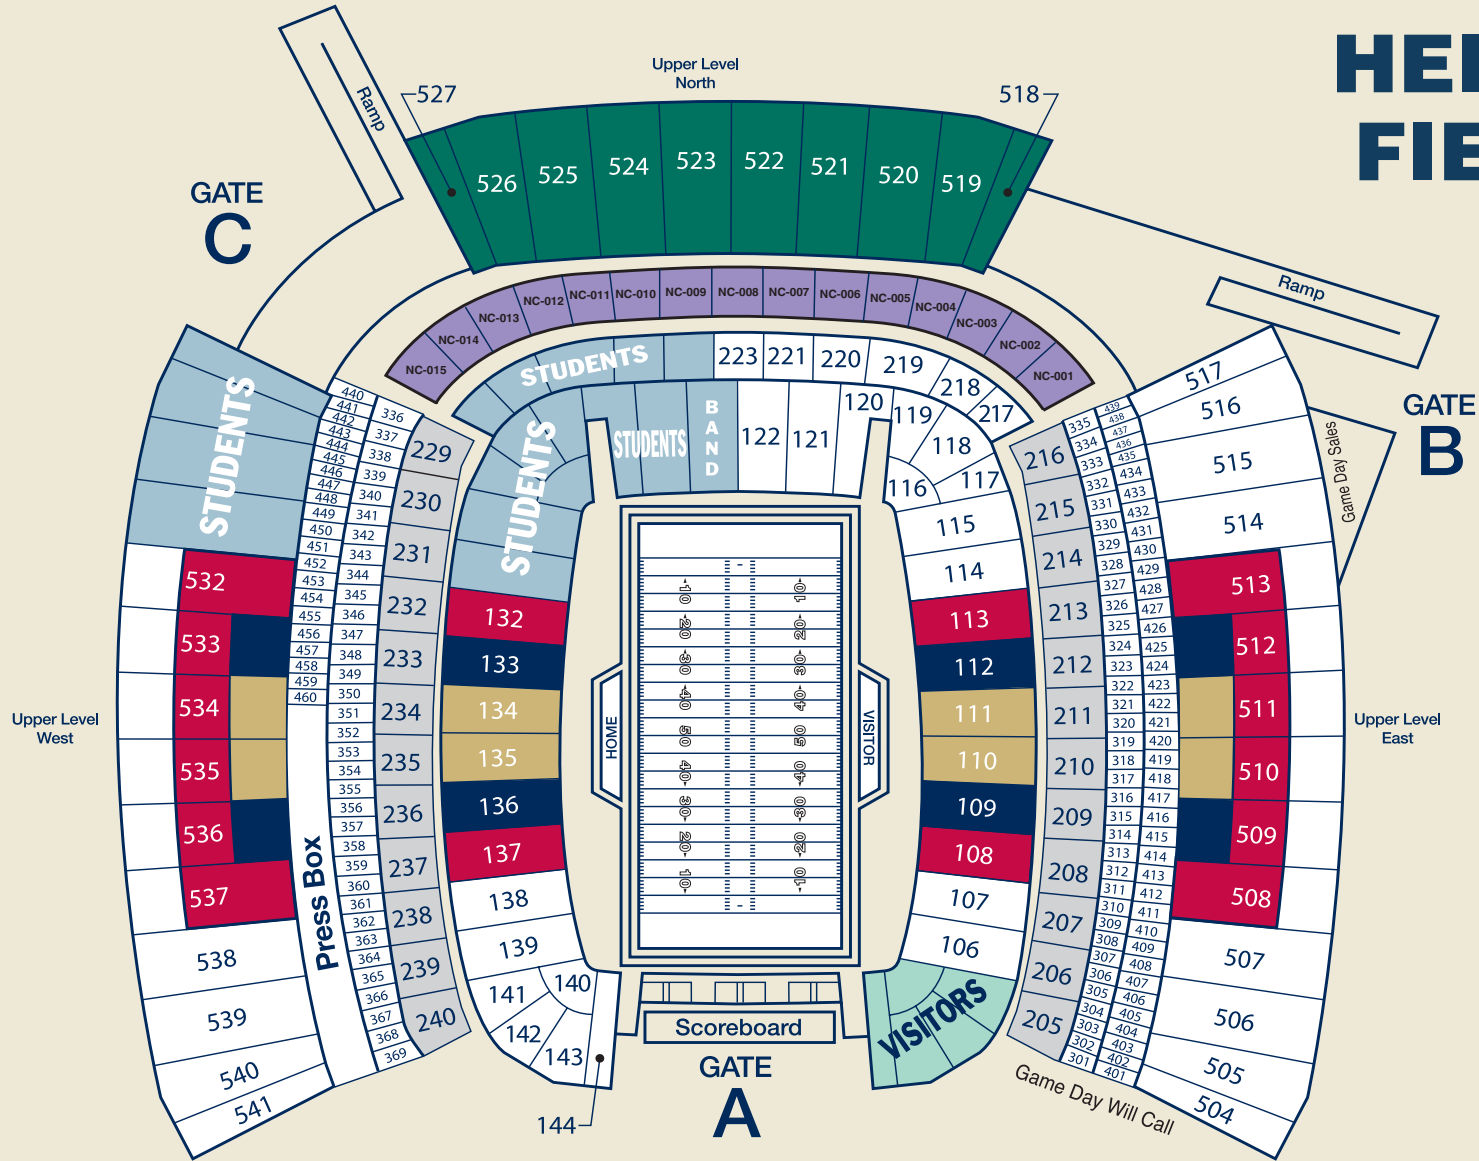

HEINZ FIELD

PITT

- CLUB SEATS—
sections 205–216 and 229–240
- PANTHER GOLD—
sections 110, 111, 134, and 135;
and rows A–E in sections 510, 511,
534 and 535
- NORTH CLUB LOUNGE—
sections NC-001–NC-015

- PANTHER BLUE—
sections 109, 112, 133, and 136; and rows
A–E in sections 509, 512, 533 and 536
- PANTHER RED—
sections 108, 113, 132, and 137; rows A–M
in sections 508–513 and 532–537; and
rows F–M in sections 509, 510, 511, 512,
533, 534, 535 and 536

- LOWER END
ZONE AND
UPPER/LOWER
SIDELINE
- UPPER END
ZONE