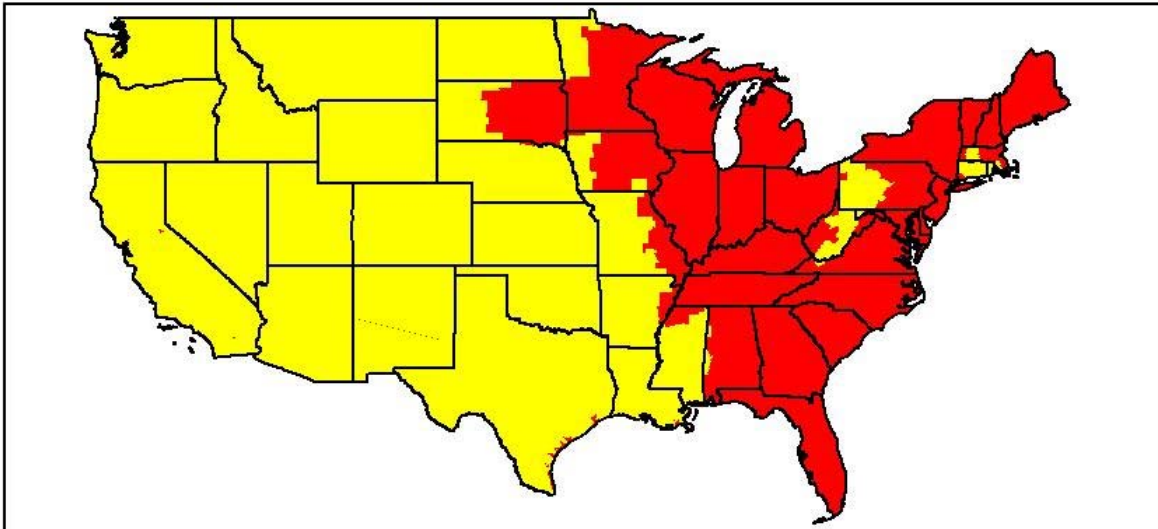

**ESPN College Football: Saturday, October 10, 2009 3:30 PM ET
Connecticut @ Pittsburgh -or- Wisconsin @ Ohio State
Standard Definition Distribution**

HD Viewers note: Connecticut @ Pittsburgh will be seen on ESPN HD in the red territory and will be blacked out in the yellow territory. To see Wisconsin @ Ohio State in the yellow territory, please tune to your standard definition ESPN channel.

Connecticut @ Pittsburgh

Wisconsin @ Ohio State

Note: Alaska and Hawaii will receive Wisconsin @ Ohio State on ESPN