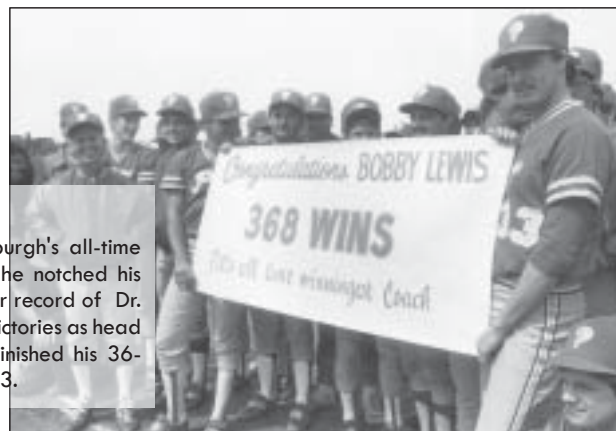

Bobby Lewis (1955-1990)

The late Bobby Lewis became Pittsburgh's all-time winningest coach in any sport when he notched his 368th career win, breaking the former record of Dr. H.C. "Red" Carlson, who gained 367 victories as head basketball coach (1922-53). Lewis finished his 36-year career with a record of 402-293.