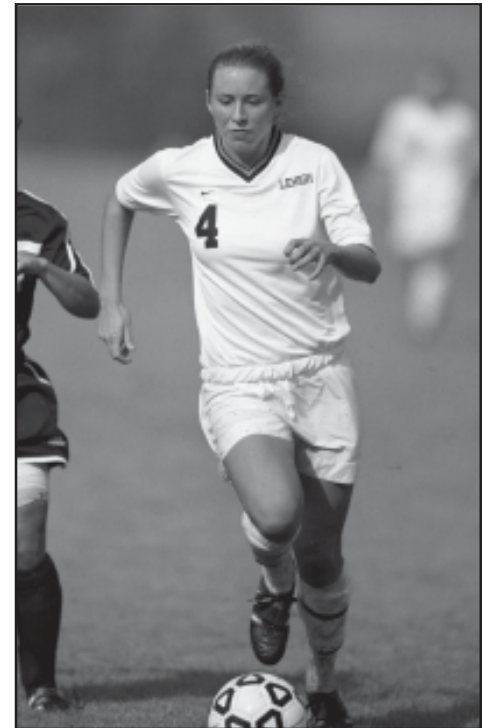

Lehigh Mountain Hawks

2003 Schedule

August

29	at Villanova	4 p.m.
31	ST. FRANCIS (Pa.)	3 p.m.

September

3	at Temple	4 p.m.
7	at Quinnipiac	2 p.m.
12	PITTSBURGH	7 p.m.
17	at Stony Brook	7 p.m.
20	LAFAYETTE *	7 p.m.
23	at Army *	7 p.m.
26	at Saint Joseph's	3 p.m.
28	NIAGARA	noon

October

1	at Pennsylvania	3:30 p.m.
5	at Bucknell *	1 p.m.
9	at Towson	3 p.m.
15	at Monmouth	3:30 p.m.
18	AMERICAN *	7 p.m.
22	DELAWARE STATE	7 p.m.
24	NAVY *	7 p.m.
26	at Colgate *	1 p.m.

November

1	HOLY CROSS *	7 p.m.
7	Patriot League Semifinals	TBA
9	Patriot League Championship	TBA
14	NCAA Tournament	TBA

* - Patriot League contest

**Jr. Midfielder
Jocelyn Helwig**

2002 Stats Leaders

No.	Name	GP	G	A	Pts.	GWG
12	Lauren Day	10	2	1	5	2
4	Jocelyn Helwig	10	1	1	3	1
19	Hedy Kishel	18	1	0	2	0
8	Christene Banda	17	1	0	2	0
17	Adrienne Grunwald	14	1	0	2	0
16	Lauren Kriete	11	1	0	2	1
3	Jane Crair	17	0	1	1	0
Lehigh		18	7	3	17	4
Opponents		18	32	32	96	11

Goalkeeping

No.	Name	Minutes	GA	Avg.	Saves	Pct.	W-L-T	Sho
1	Erin Iwaskiewicz	1622:57	32	1.77	98	.754	4-13-1	3
0	Ruth Solomon	15:03	0	0.0	1	1.000	0-0-0	0
Lehigh		1638:00	32	1.76	100	.758	4-13-1	3
Opponents		1638:00	7	0.38	59	.894	13-4-1	13

Players In **Boldface** Return For 2003 Season

2002 Results (4-13-1, 1-5-1 PL)

August

30 vs. Seton Hall 2, LU 0

September

1 LU 1, at Fairleigh Dickinson 0
4 Villanova 2, at LU 0
8 at Pittsburgh 3, LU 0
12 at Delaware 2, LU 0
14 LU 2, at UMBC 1
18 Princeton 3, at LU 0
21 at LU 1, La Salle 0
23 Towson 1, at LU 0
28 Army 2, at LU 0 *

October

4 LU 2, at Lafayette 1 *
8 at Navy 3, LU 0 *
11 Columbia 2, at LU 1
20 at American 2, LU 0 *
23 at LU 0, Bucknell 0 (OT) *
26 Colgate 4, at LU 0 *

November

2 at Holy Cross 2, LU 0 *
6 Pennsylvania 2, at LU 0

* Patriot League match