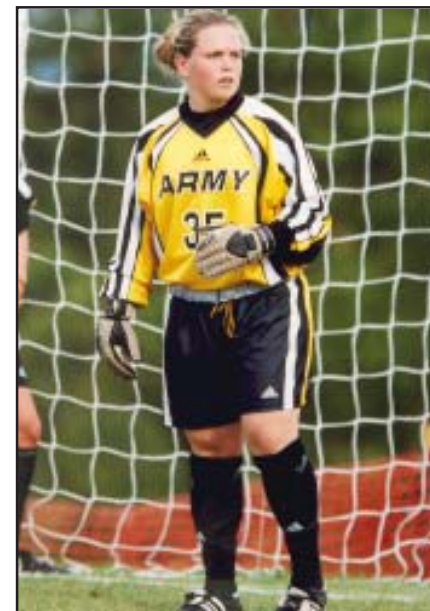

No.	Name	Pos.	Cl.	Ht.	Hometown/High School
0	Kim Soer	GK	Jr.	5-11	Charlotte, N.C./Charlotte Catholic
1	Morgan Bennett	GK	So.	5-6	Boca Raton, Fla./St. Andrew's School
2	Emily Cook	D	Jr.	5-6	Richardson, Texas/J.J. Pearce
3	Emily Biddick	M	Jr.	5-7	Norman, Okla./Norman
4	Tina Connors	F	Sr.	5-7	Malverne, N.Y./Sacred Heart Academy
5	Jen Pascucci	F	So.	5-3	Pine Bush, N.Y./Pine Bush
6	Sarah Dreyfus	D	So.	5-4	Chesterfield, Mo./Parkway Central
7	Kate Venable	DM	Fr.	5-6	The Woodlands, Texas/The Woodlands
8	Silvia Longo	M	Fr.	5-7	Mahopac, N.Y./Mahopac
9	Alison Mulnix	F	So.	5-10	Wilkesboro, N.C./Wilkes Central
10	Delaney Brown	F	So.	5-7	Mechanicsburg, Pa./Cumberland Valley
11	Ronee Farrell	F	Fr.	5-7	Clifton, Va./Centreville
12	Sarah Domme	F	So.	5-6	Farmington, N.M./Farmington
13	Maria Schmitz	DM	Fr.	5-7	St. Louis, Mo./Nerinx Hall
14	Claudia Keen	M	So.	5-4	Lexington, Ohio/Lexington
15	Leigh Kosco	F	So.	6-0	Carlisle, Pa./Carlisle
16	Michelle Veach	D	Sr.	5-6	Laurel, Md./Good Counsel
17	Jenna Roberts	D	Fr.	5-7	Arvada, Colo./Arvada West
18	Kelly Boone	M	Jr.	5-3	Holland, Pa./Council Rock
19	Lynn Janick	M	Fr.	5-5	Dallas, Texas/Lake Highlands
20	Danielle Taylor	D	Sr.	5-3	Walkkill, N.Y./Walkkill
21	Amie Tetterer	F	Fr.	5-6	Kissimmee, Fla./Gateway
22	Michiko Wilson	D	Jr.	5-4	Stafford, Texas/John Foster Dulles
23	Ashley Emerson	F	Fr.	5-1	Indianapolis, Ind./Lawrence Central
24	Julie Jorgensen	D	So.	5-8	Manchester, N.H./Derryfield School
25	Tiffany Allen	D	So.	5-9	Asheville, N.C./T.C. Roberson
26	Mary Erin Boyle	M	Fr.	5-7	Fairfax Station, Va./Hayfield Secondary
28	Monique Miles	D	Fr.	5-3	Pensacola Beach, Fla./Gulf Breeze
29	Christine Murray	F	Fr.	5-6	Silverdale, Wash./Academy Northwest
30	Sara Johnson	GK	Sr.	5-8	Centreville, Va./Centreville
31	Erin Neumann	D	Fr.	5-7	St. Louis, Mo./Visitation Academy
35	Rebecca Garcia	GK	Fr.	5-7	Bedford, Texas/Nolan Catholic

**So. Keeper
Morgan Bennett**

Head Coach: Gene Ventriglia

Assistant Coach: Jim Jorgensen, Paul Gannon, 2nd Lt. Kelly Schachtler

2003 Team Captains: Danielle Taylor, Michelle Veach