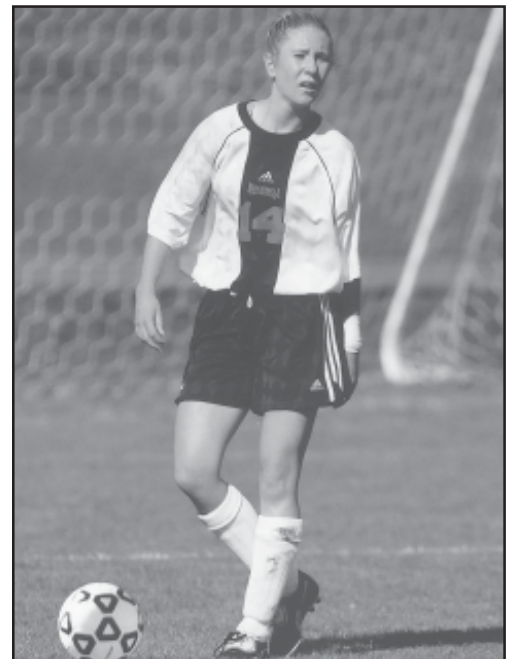

No.	Name	Pos.	Cl.	Hometown/High School
00	Kelly Kannen	GK	Jr.	Suffield, Conn./Suffield
0	Katie Dry	GK	Fr.	Rochester, N.Y./Our Lady of Mercy
1	Samatha Hecht	GK	So.	Pompano Beach, Fla./M.S. Douglas
2	Margaret Emmitt	M	So.	Oldwick, N.J./Gill St. Bernards
3	Rachel Prowler	F/M	So.	Philadelphia, Pa./Wm. Penn Charter
4	Lexi Shore	M	So.	South Orange, N.J./Columbia
5	Meghann Chipko	M	Jr.	Lexington, Ky./Paul L. Dunbar
6	Meaghan Ferris	M/D	So.	Boxford, Mass./Masconomet
7	Carolyn Wakulchik	D	Fr.	Canton, Ohio/Hoover
8	Michelle Santonacita	M	Jr.	Glen Rock, N.J./Immaculate Heart
9	Suzann Arata	F	So.	La Plata, Md./St. Mary's Ryken
10	Megan Farrell	F/	Jr.	Weston, Fla./St. Thomas Aquinas
11	Alison Cooper	M	Jr.	U. Saddle River, N.J./No. Highlands
12	Jennifer Mrozek	D	Fr.	Pittsburgh, Pa./Thomas Jefferson
13	Caitlin Lanctot	M/D	So.	Alameda, Calif./Bishop Odowd
14	Abbey Seaboyer	D	Sr.	Clifton Park, N.Y./Shenendohowa
15	Courtney Hill	M/D	So.	Perkasie, Pa./Pennridge
16	Isabel Diaz	D	Jr.	Miami, Fla./Gulliver Prep
17	Lauren Bayne	F/M	Fr.	New Paltz, N.Y./New Paltz Central
18	Beth Darby	D	So.	Congers, N.Y./Clarkstown
19	Randi Ginsberg	D	Fr.	Morganville, N.J./Marlboro
20	Jacquelyn Vanaman	D	So.	Wallingford, Pa./Strath Haven
21	Kerry Fitz-Patrick	M/D	So.	Washington, D.C./Stone Ridge CD
22	Sarah Kurtz	F/M	Fr.	Brooklyn, N.Y./Packer Collegiate Inst.
23	Lisa Pachence	D	Fr.	Hopewell, N.J./Pennington School
24	Caitlyn Kuntz	D	Fr.	Chatham, N.J./Chatham
25	Ashley Dincher	F	Jr.	Winfield, Pa./Selinsgrove
26	Jessica Griggs	F	Fr.	Woodstock, Ga./Sequoyah
27	Shannon Curd	F/M	Fr.	Westtown, N.Y./Minisink Valley
30	Jennifer Margolis	F	Fr.	Englishtown, N.J./Manalapan

**Sr. Defender
Abbey Seaboyer**

Head Coach: Chrissy Findlay

Assistant Coaches: Sue Willard, Ann Brophy

2003 Team Captain: Abbey Seaboyer