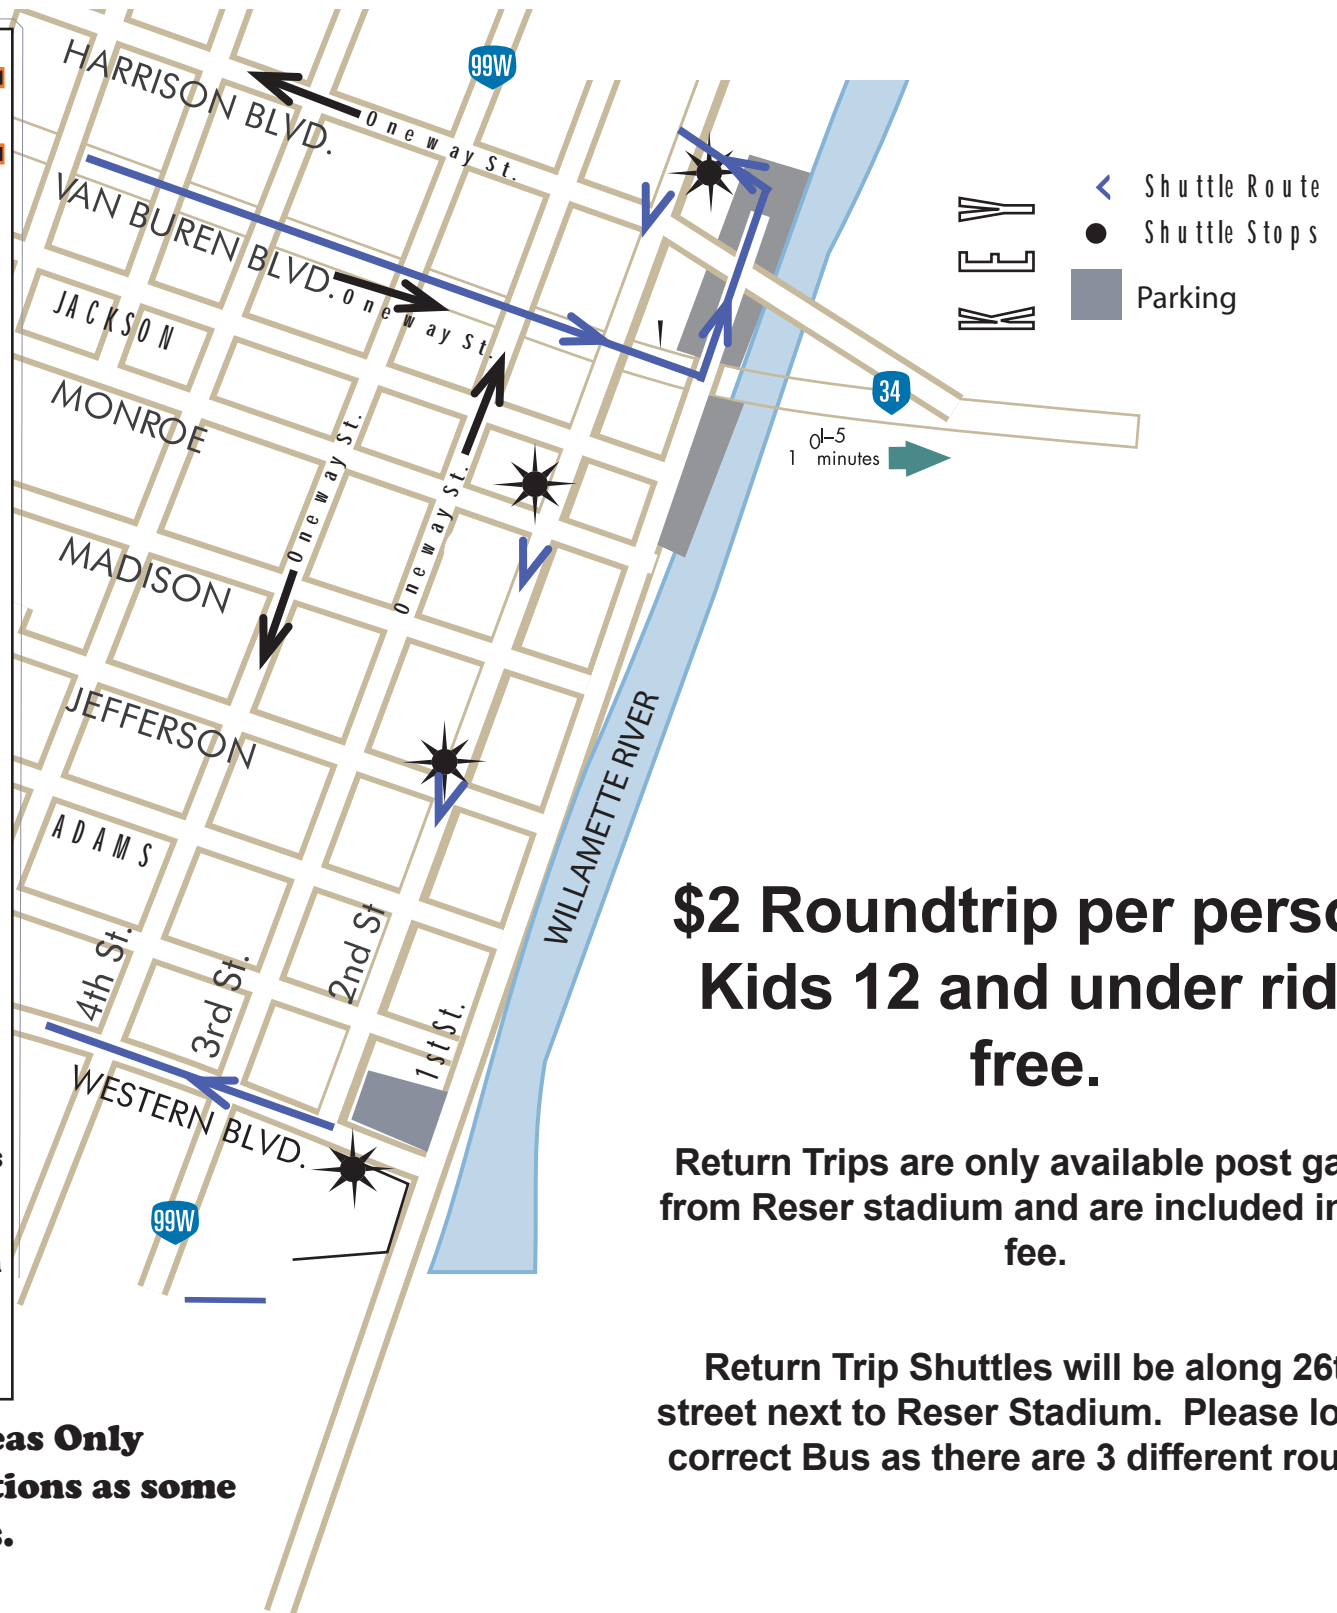

OREGON STATE FOOTBALL

Downtown Shuttle Map Parking Downtown

Shuttles start 3 hours prior to kick-off and will be dropping off every 15 minutes (dependent on traffic) at Reser Stadium. Will run 1 hour after the game ends. Bus picks up at locations on map and drops in front of the Alumni Center.

Parking In Designated Areas Only
Please follow all posted regulations as some lots are private lots.

\$2 Roundtrip per person
Kids 12 and under ride free.

Return Trips are only available post game from Reser stadium and are included in the fee.

Return Trip Shuttles will be along 26th street next to Reser Stadium. Please locate correct Bus as there are 3 different routes.