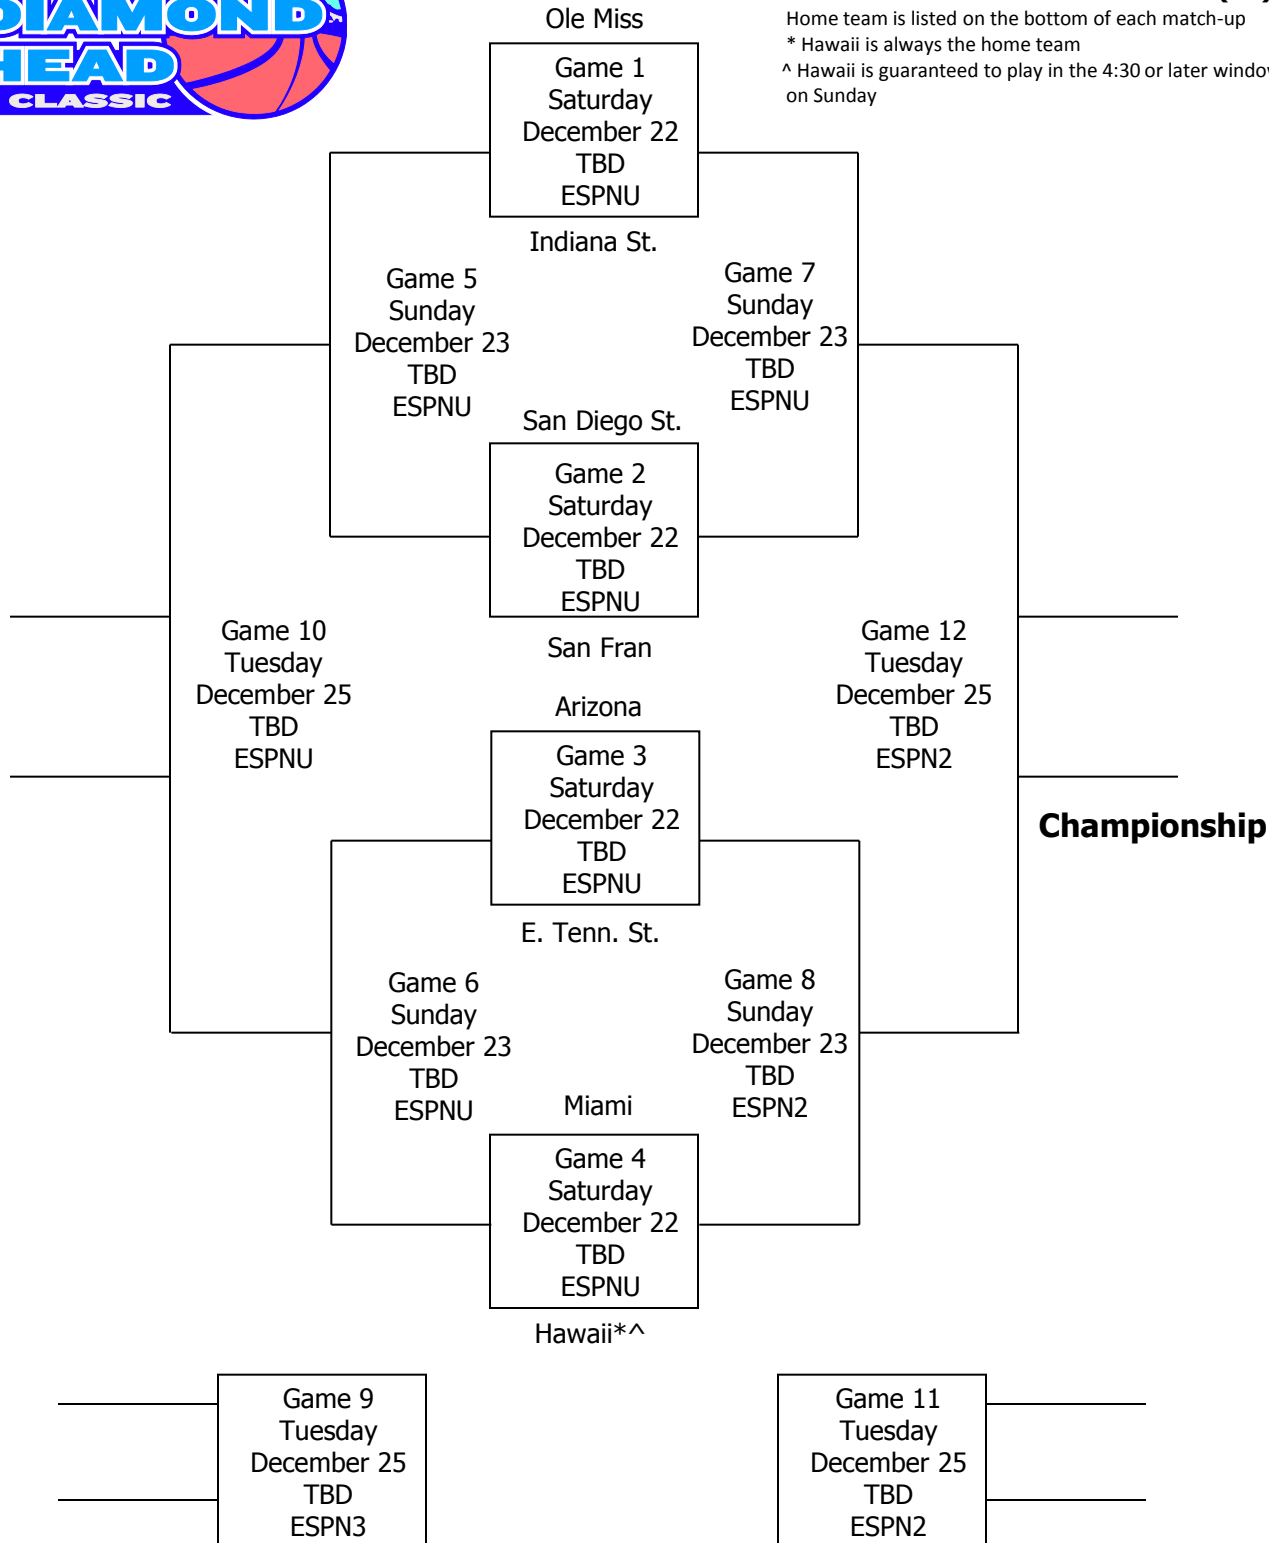

Diamond Head Classic

Hosted by ESPN and the University of Hawaii
 December 22, 23 & 25, 2012 • Stan Sheriff Center
 Honolulu, HI

*** All times listed in EASTERN TIME (ET)**

Home team is listed on the bottom of each match-up

* Hawaii is always the home team

^ Hawaii is guaranteed to play in the 4:30 or later window on Sunday

Non-Bracketed Game: E. Tenn. St. v. Ole Miss (Dec 14)