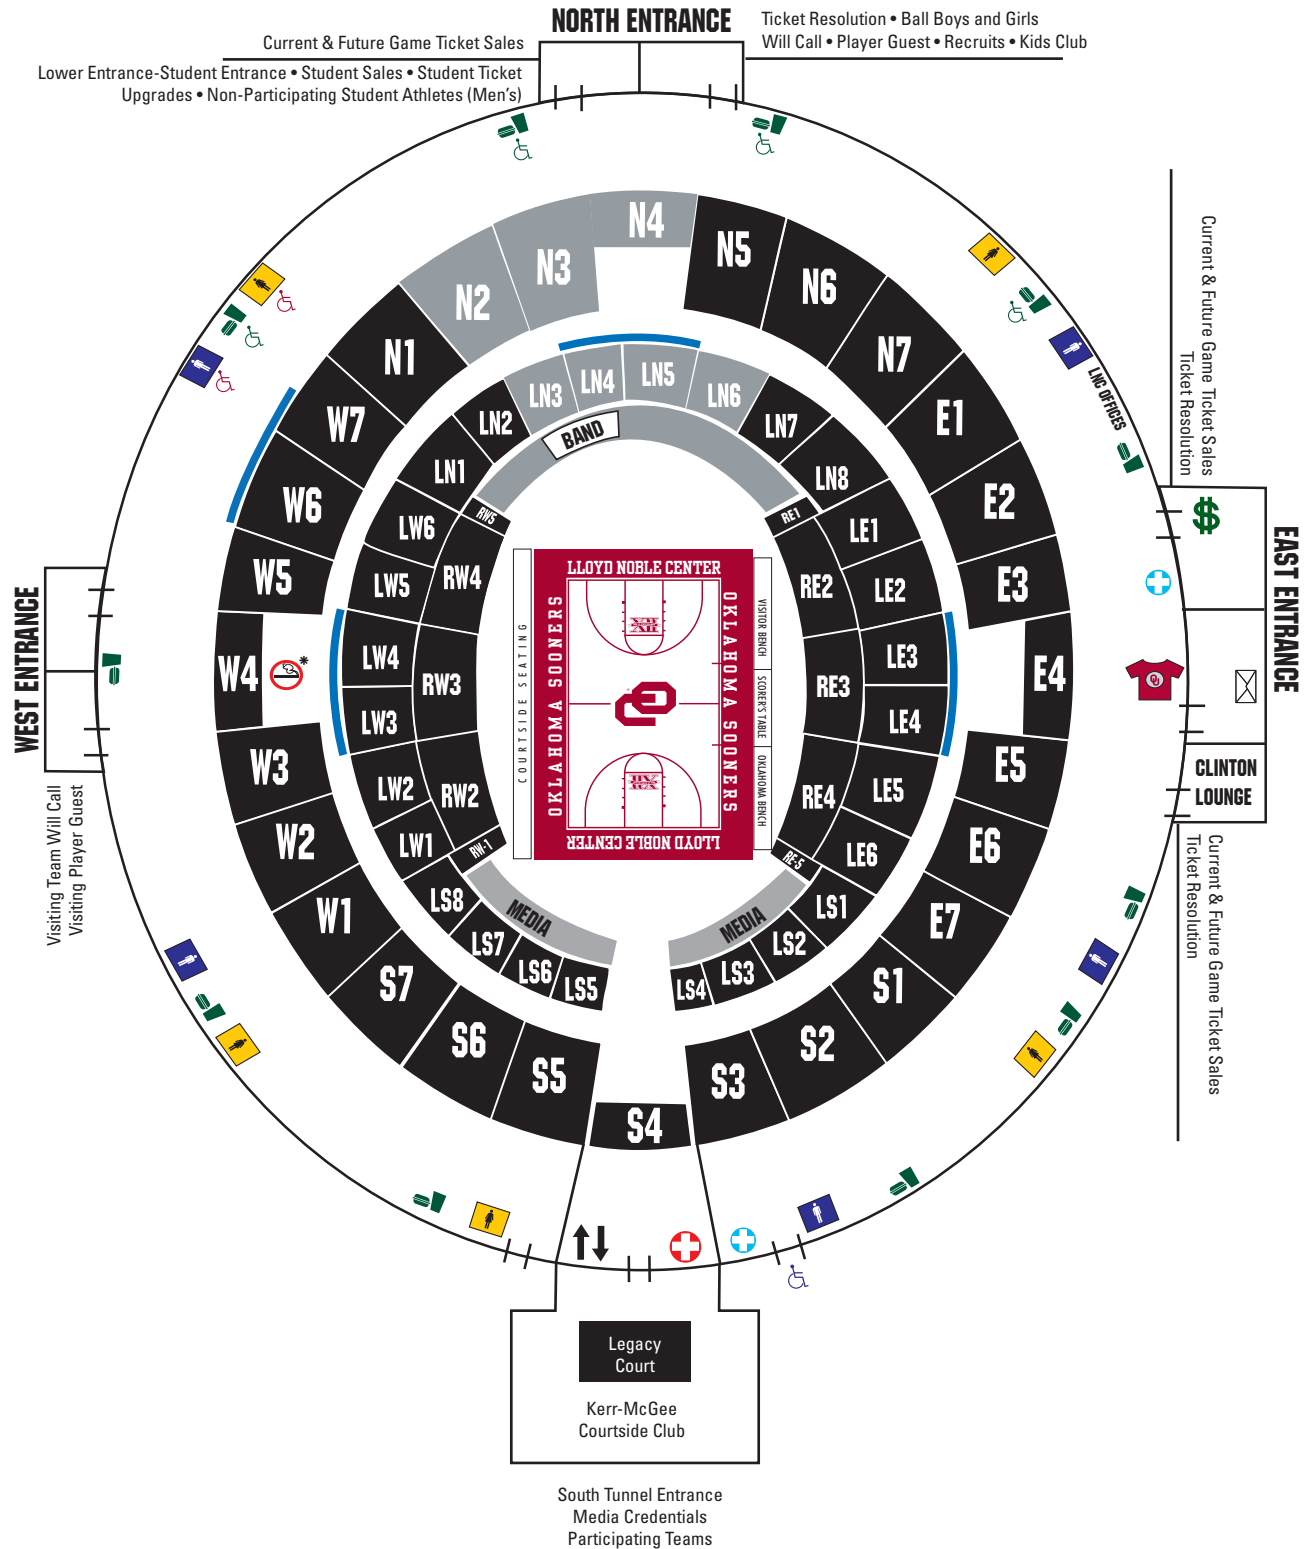

LLOYD NOBLE CENTER

	Men's/Women's Basketball Student Seating	Women's Restroom	Concessions	Souvenirs	AED Device
	Handicap Seating	Men's Restroom	Handicap Accessible Concessions	Tickets	Elevator
	Handicap Entrance	Handicap Accessible Restroom	ATM Machine	First Aid	

* Smoking is only allowed outside the doors of the west mid-level entrance located behind sections LW3 and LW4