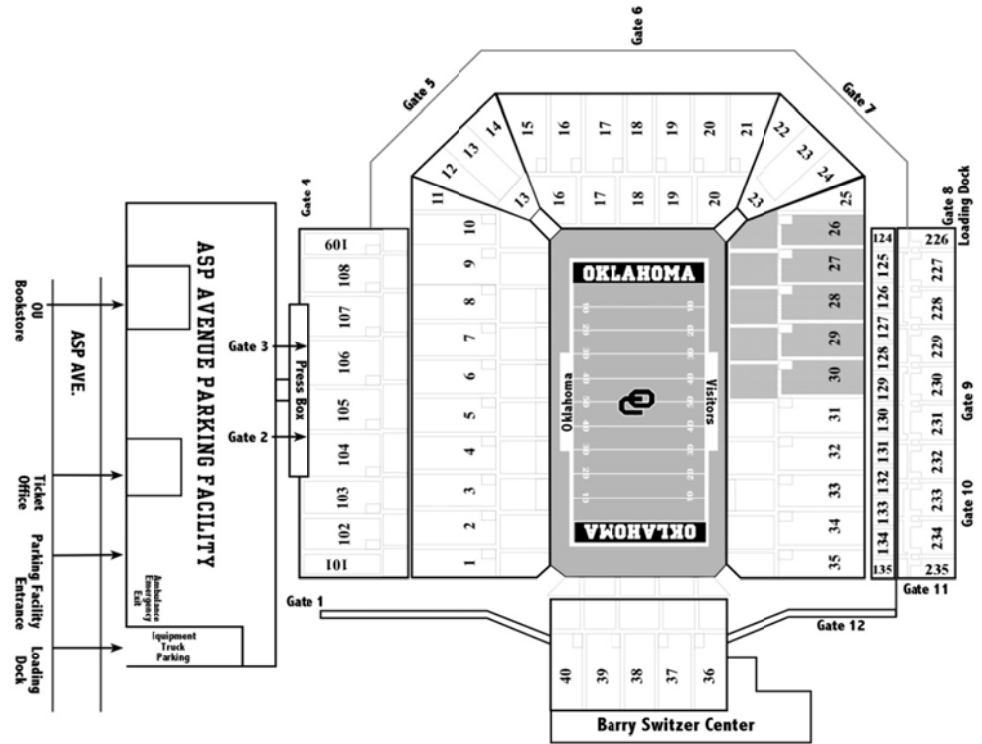

Performance Area

The performance area is located on the south end of the east sideline, directly in front of the area reserved for your fans and pep band (from the 20 yard-line through the end zone). Spirit Squad members may not enter the stands or use speakers/noisemakers, other than standard megaphones for voice amplification.

OKC TO NORMAN MAP

NORMAN MAP

STADIUM MAP

THE GAYLORD FAMILY OKLAHOMA MEMORIAL STADIUM

CAMPUS MAP

- Gardens & Parks**
- 1 Harold G. Powell Garden
 - 2 Ada Lois Sipuel Fisher Park
 - 3 Bailey's Fountain
 - 4 The Rose Sharp Rose Garden
 - 5 Reunion Park
 - 6 The Oklahoma Canyon Garden
 - 7 Elaine Bizzell Thompson Garden
 - 8 Pitman Fountain & Gardens
 - 9 The Unity Garden
 - 10 Wanda Wynn Shi Memorial Garden
 - 11 David A. Burr Park
 - 12 Brandt Park
 - 13 Peggy V. Helmerick Park
 - 14 Gimeno Fountain
 - 15 Engineers Garden