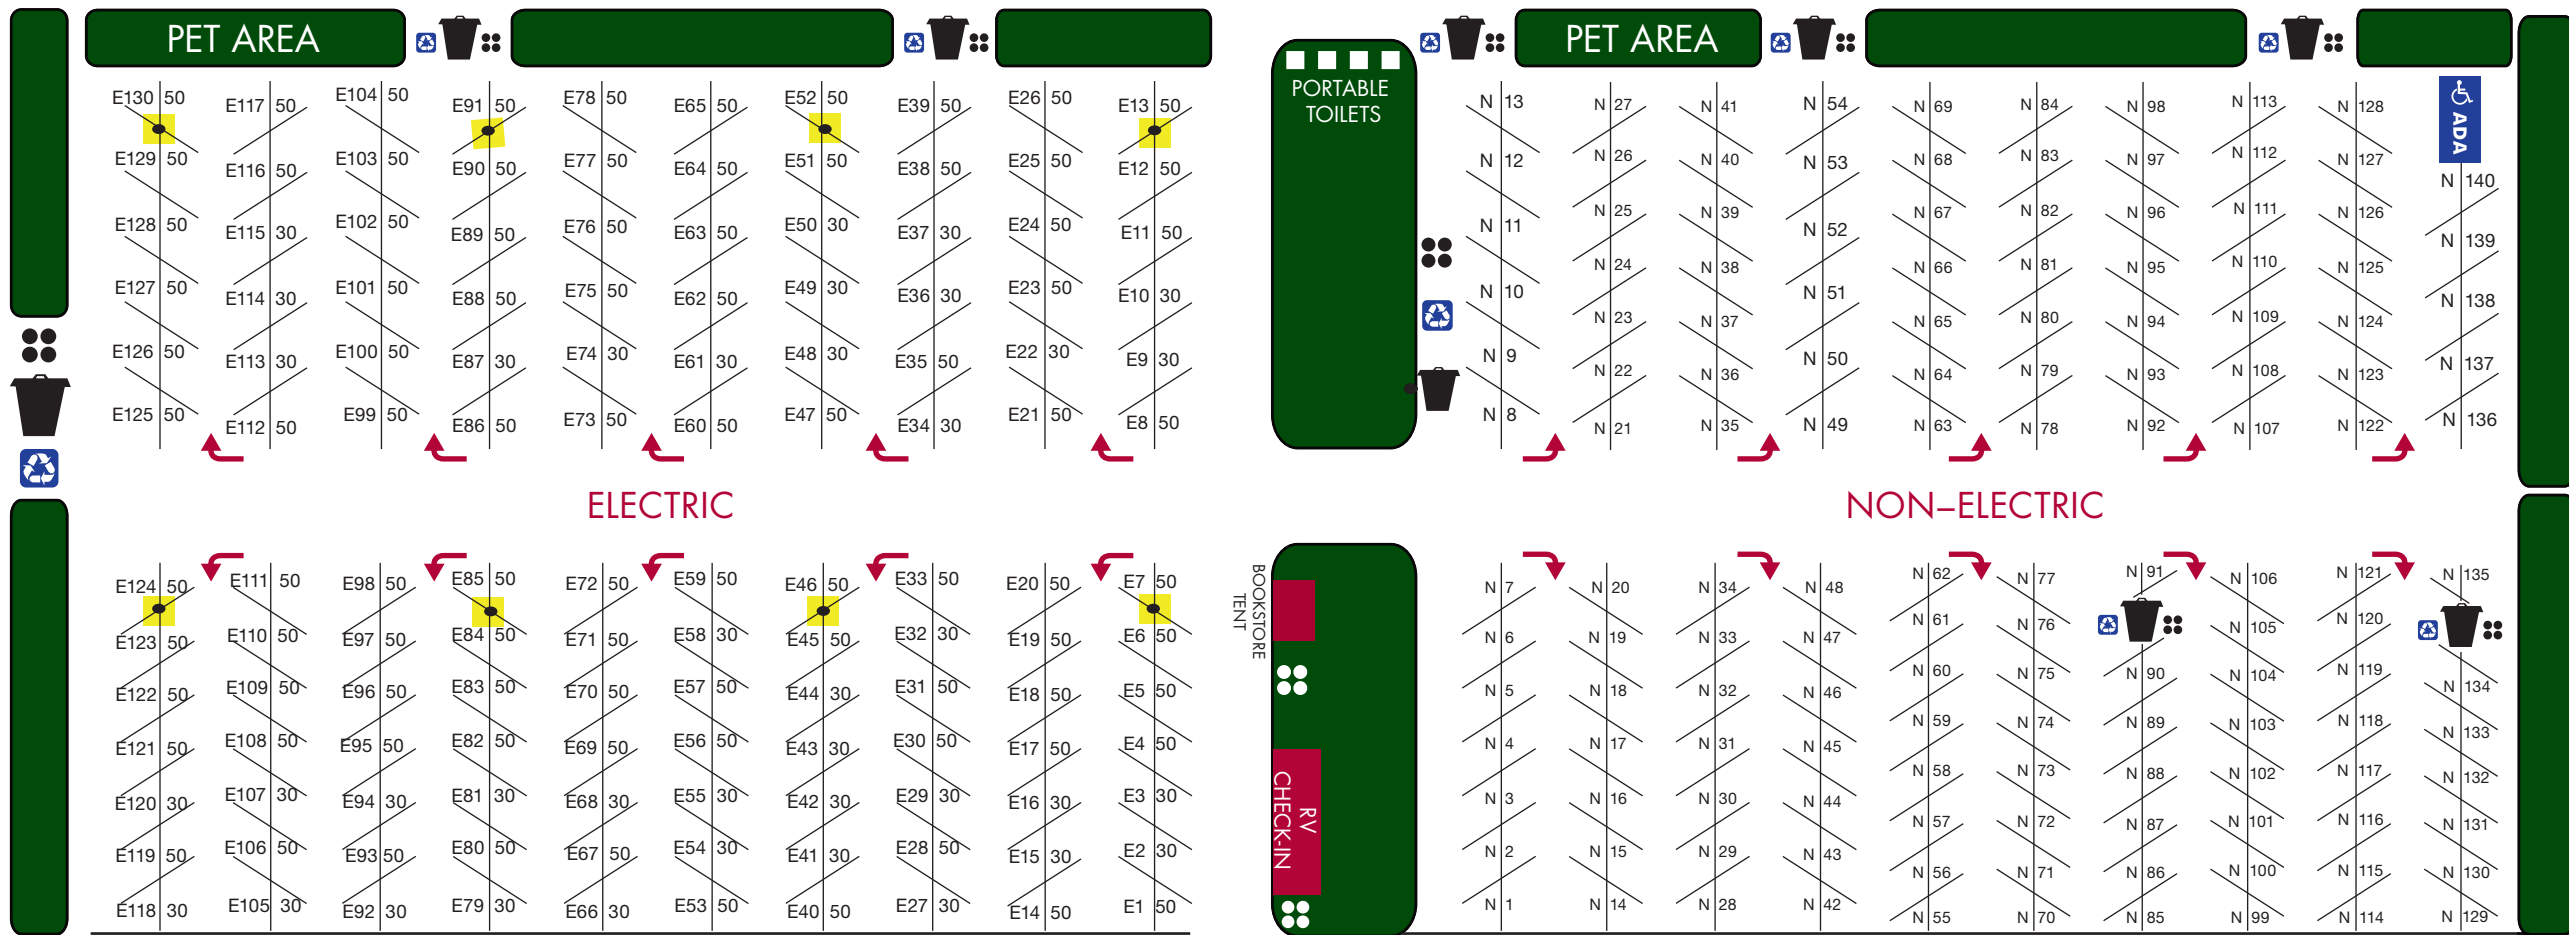

# SOONERVILLAGE PARKING MAP

CHAUTAUQUA AVE.

G.T. BLANKENSHIP BLVD.

IMHOFF ROAD

EXIT ENTRANCE

LLOYD NOBLE CENTER

**KEY**

- PORTABLE TOILET
- DUMPSTER
- HOT COAL
- RECYCLING
- LIGHT POLE