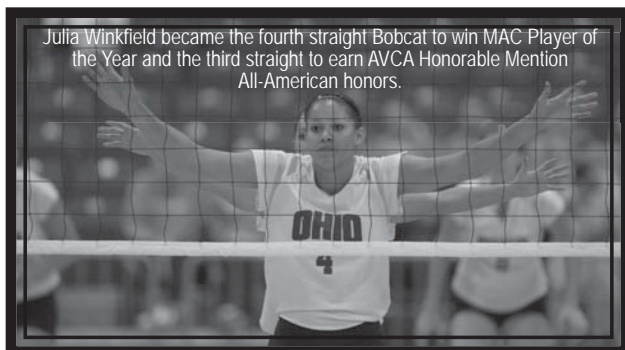

Collegiate Volleyball Update Setter of the Year Honorable Mention

Collegiate Volleyball Update Stellar Spikers First Team

Regional

Julia Winkfield

AVCA Mideast All-Region Team

Geoff Carlston

AVCA Mideast Region Coach of the Year

Stephanie Blackburn

AVCA Mideast Region Honorable Mention

Savanah Parra

AVCA Mideast Region Honorable Mention

Julia Winkfield became the fourth straight Bobcat to win MAC Player of the Year and the third straight to earn AVCA Honorable Mention All-American honors.