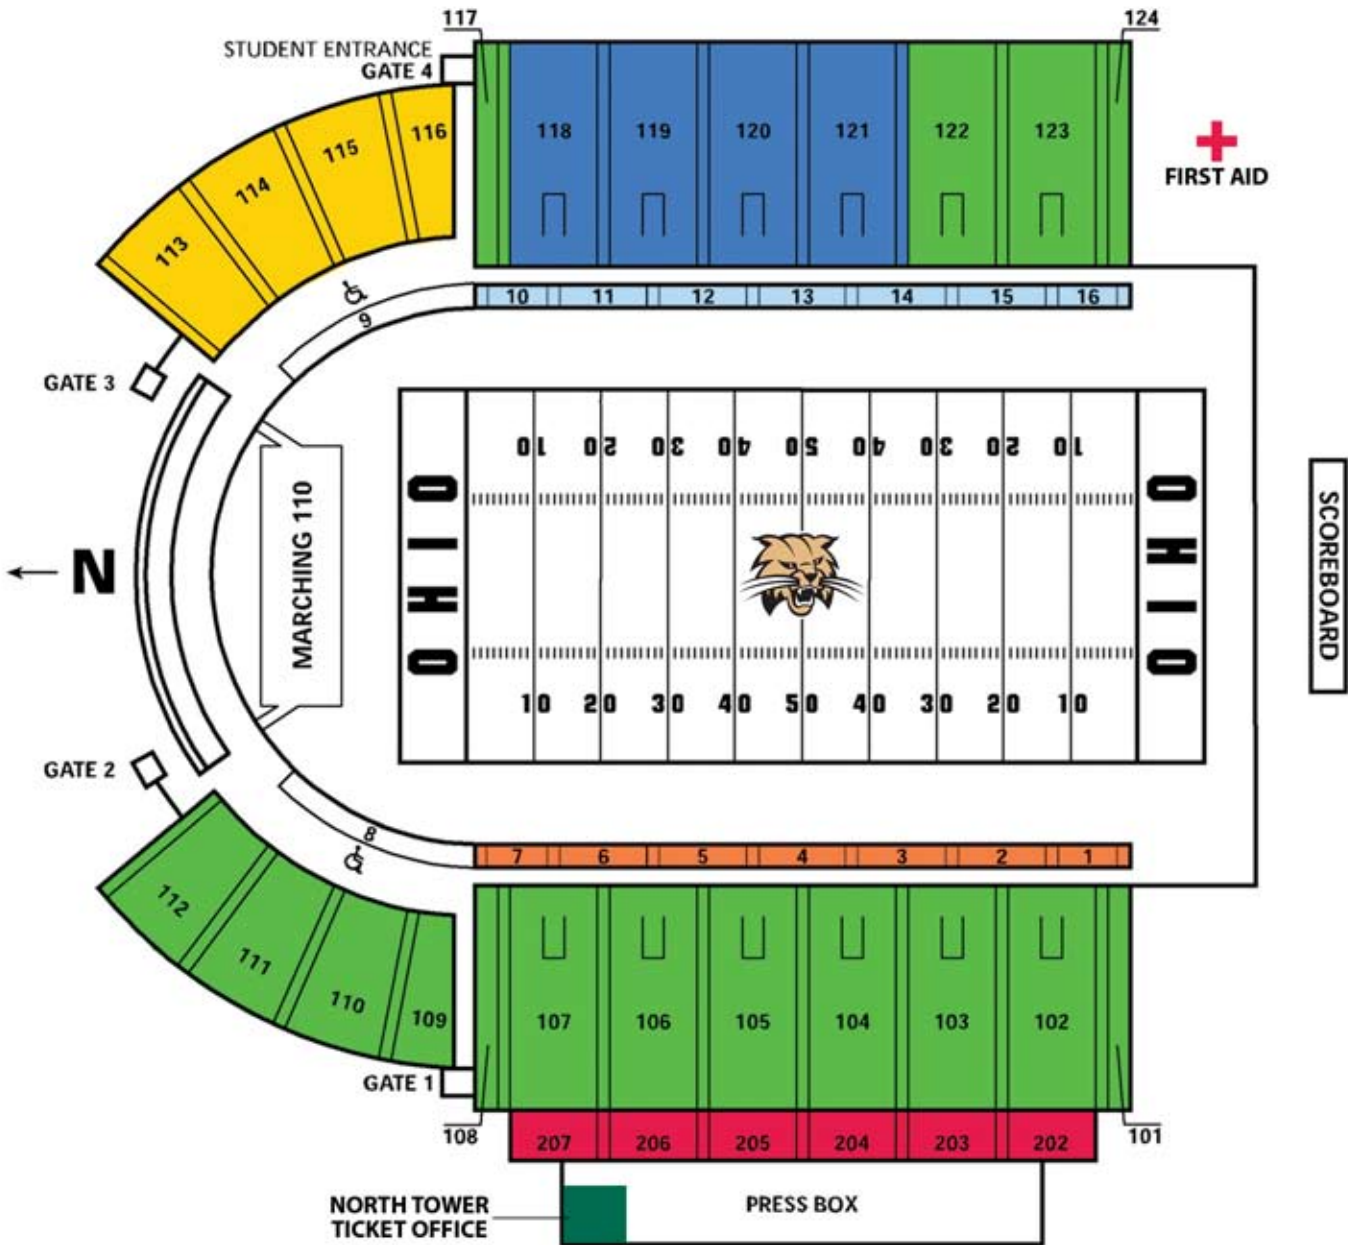

PEDEN STADIUM

- Tower
- Phillips
- Reserved
- Bobcat Family Package
- General Students
- O Zone Members