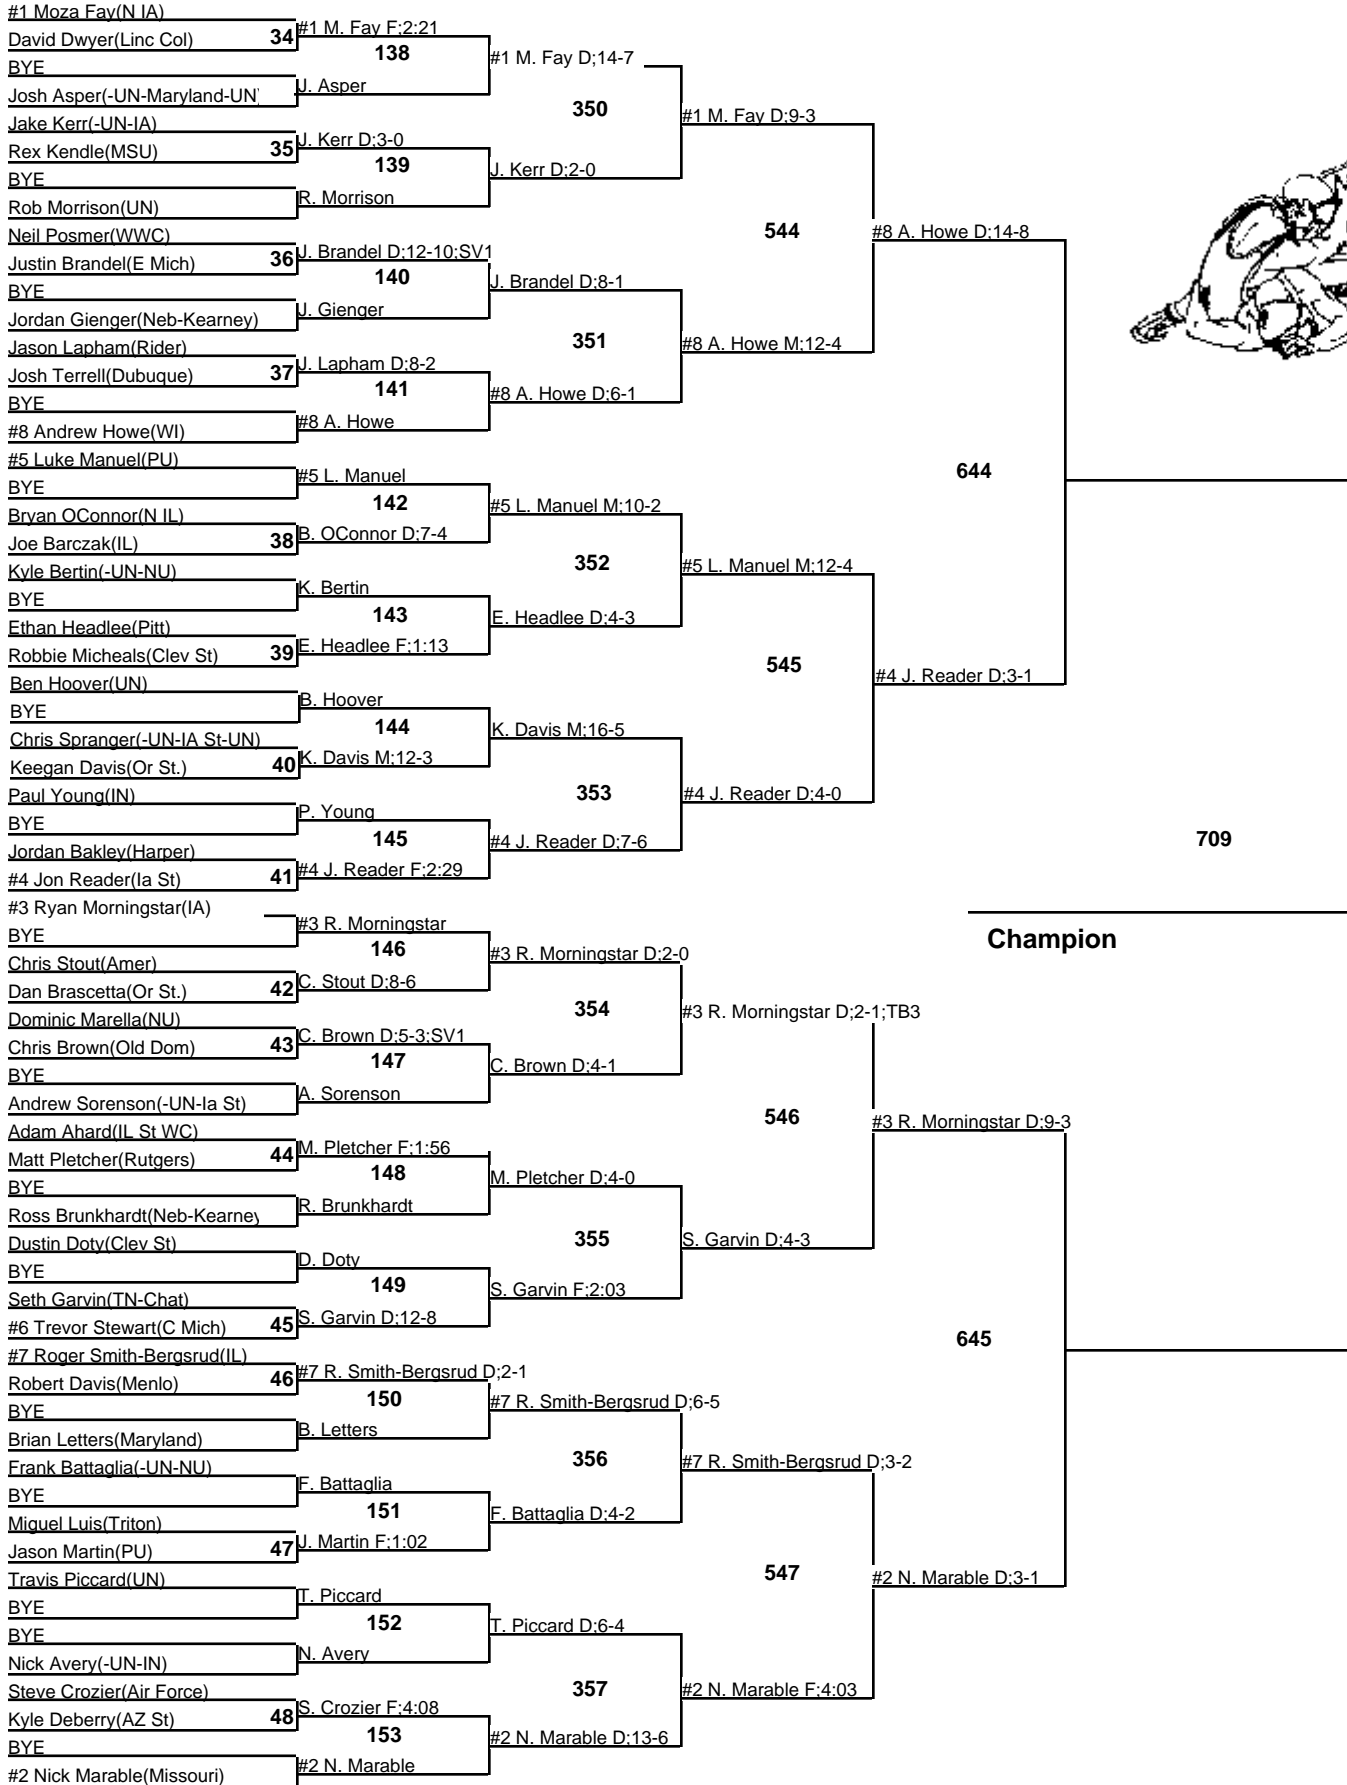

2008 Midlands

165

Championship

29-30 December 2008