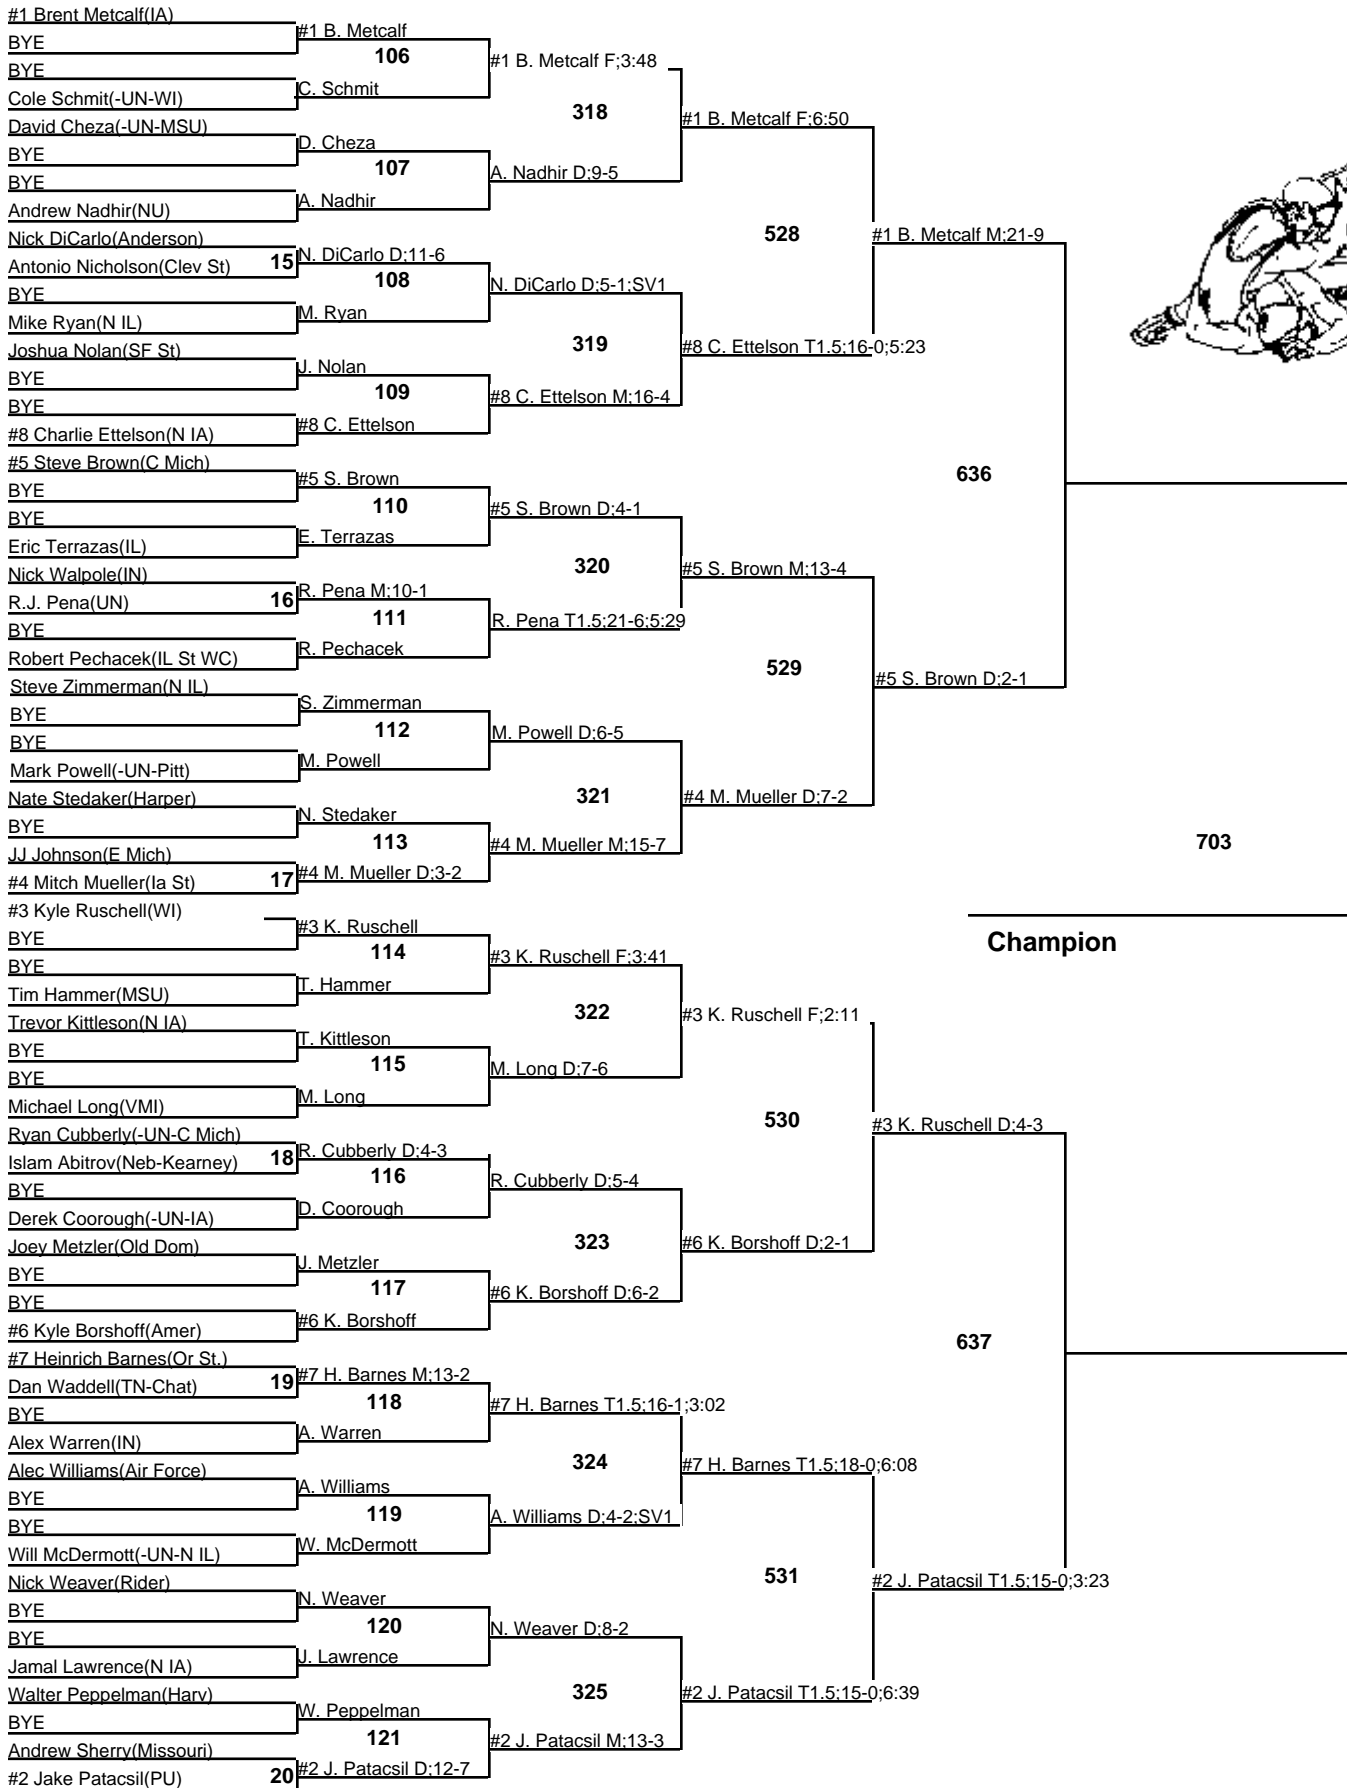

2008 Midlands

149

Championship

29-30 December 2008