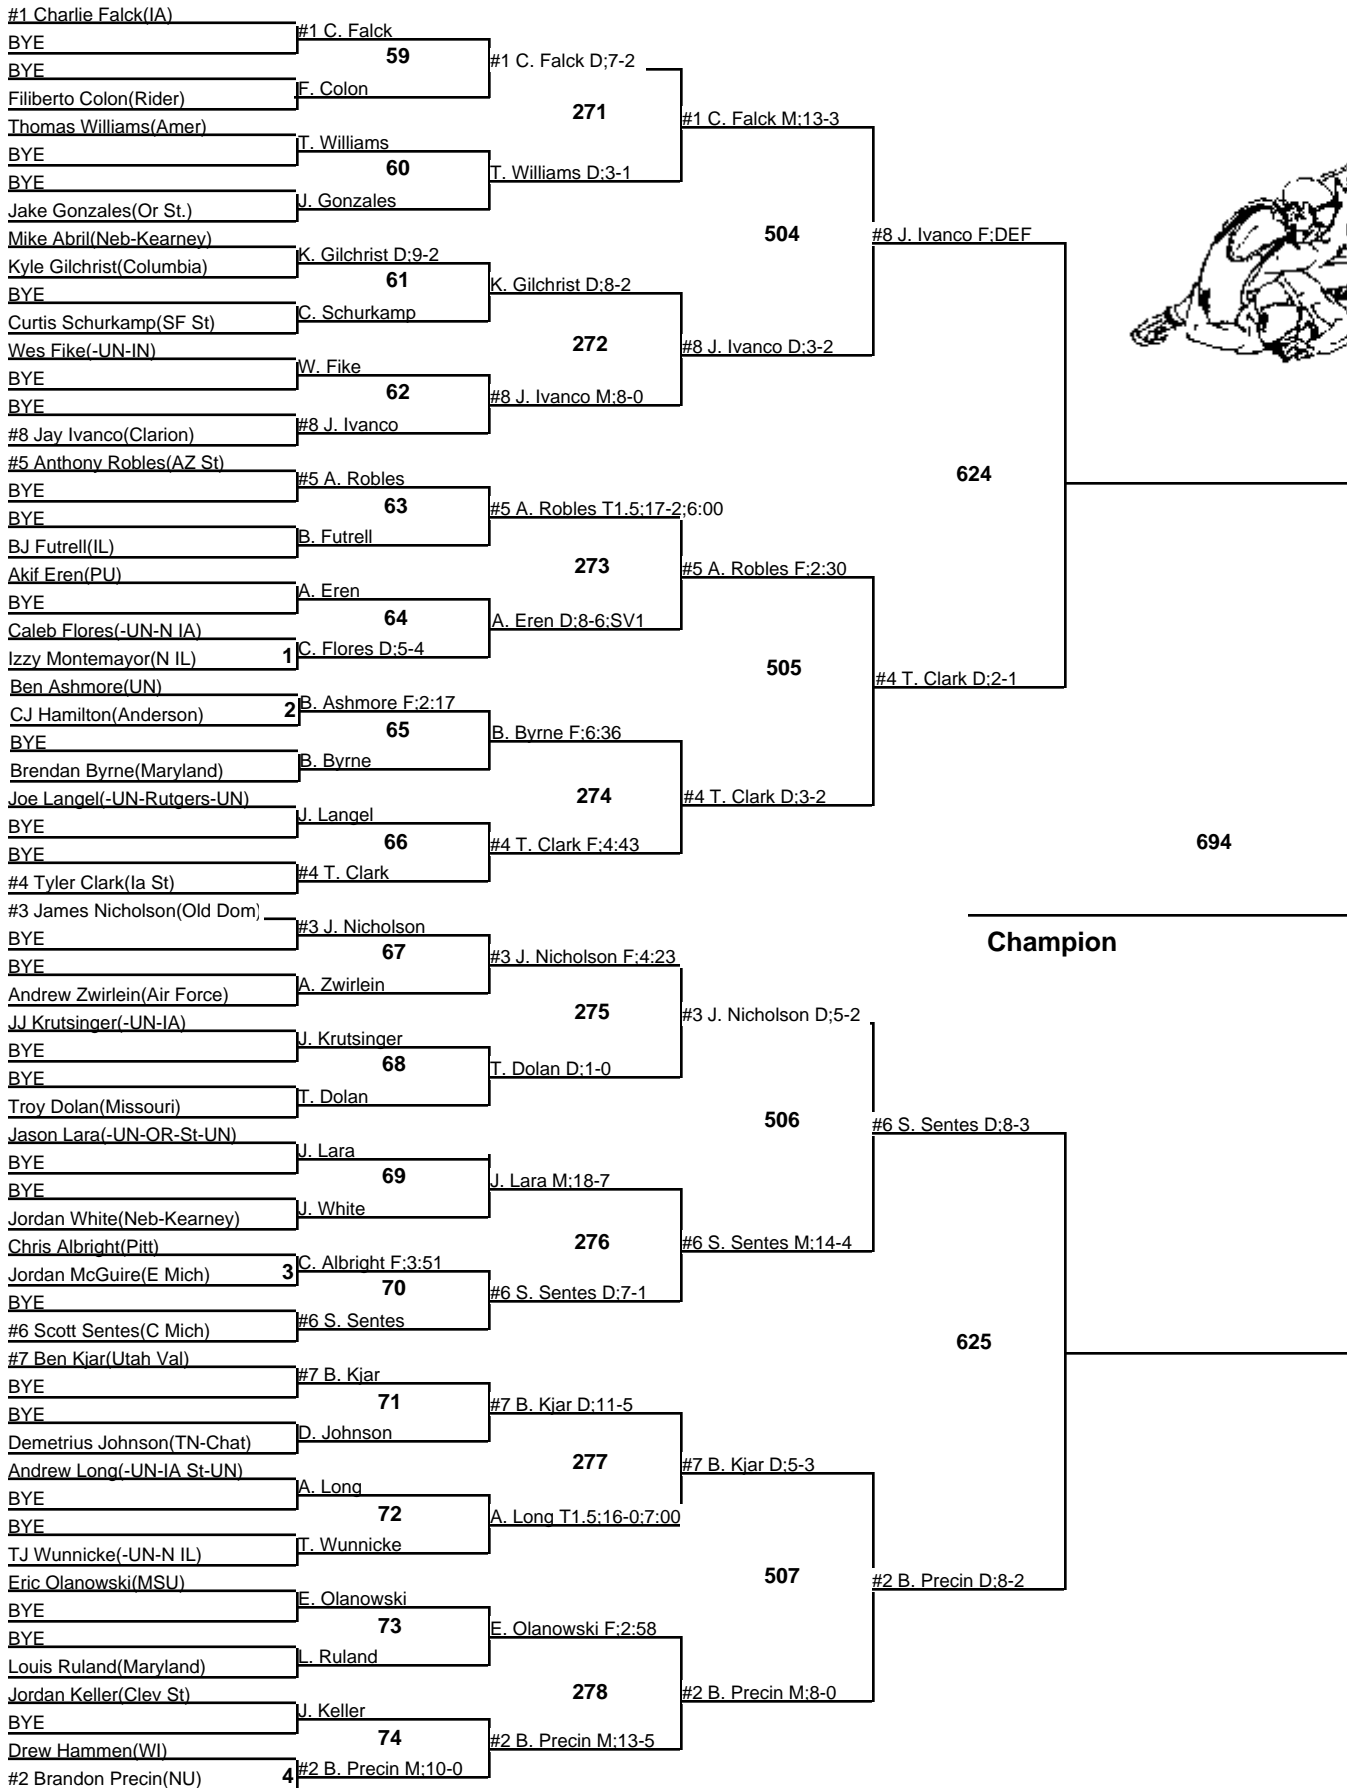

2008 Midlands

125

Championship

29-30 December 2008