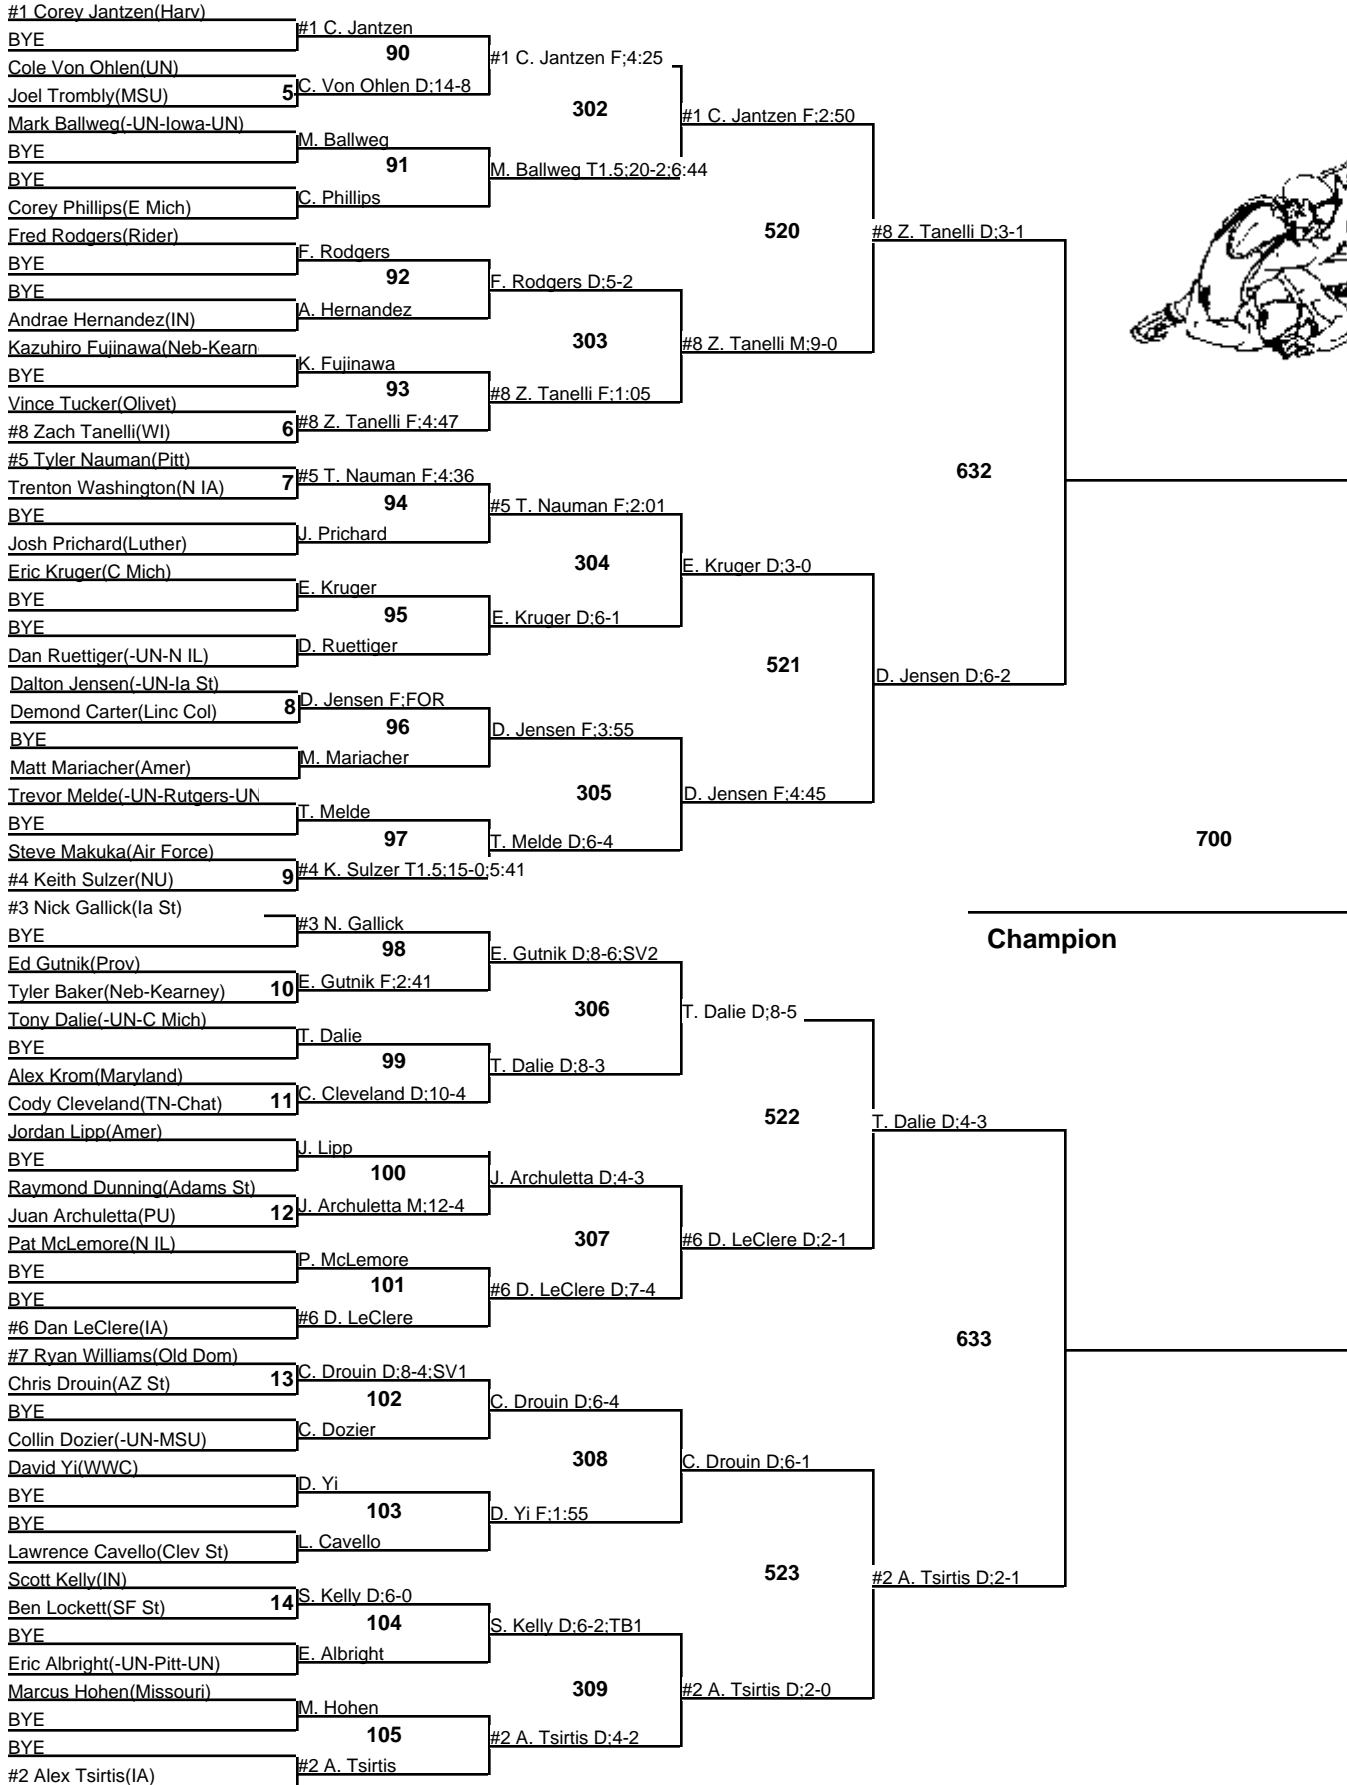

2008 Midlands

141

Championship

29-30 December 2008