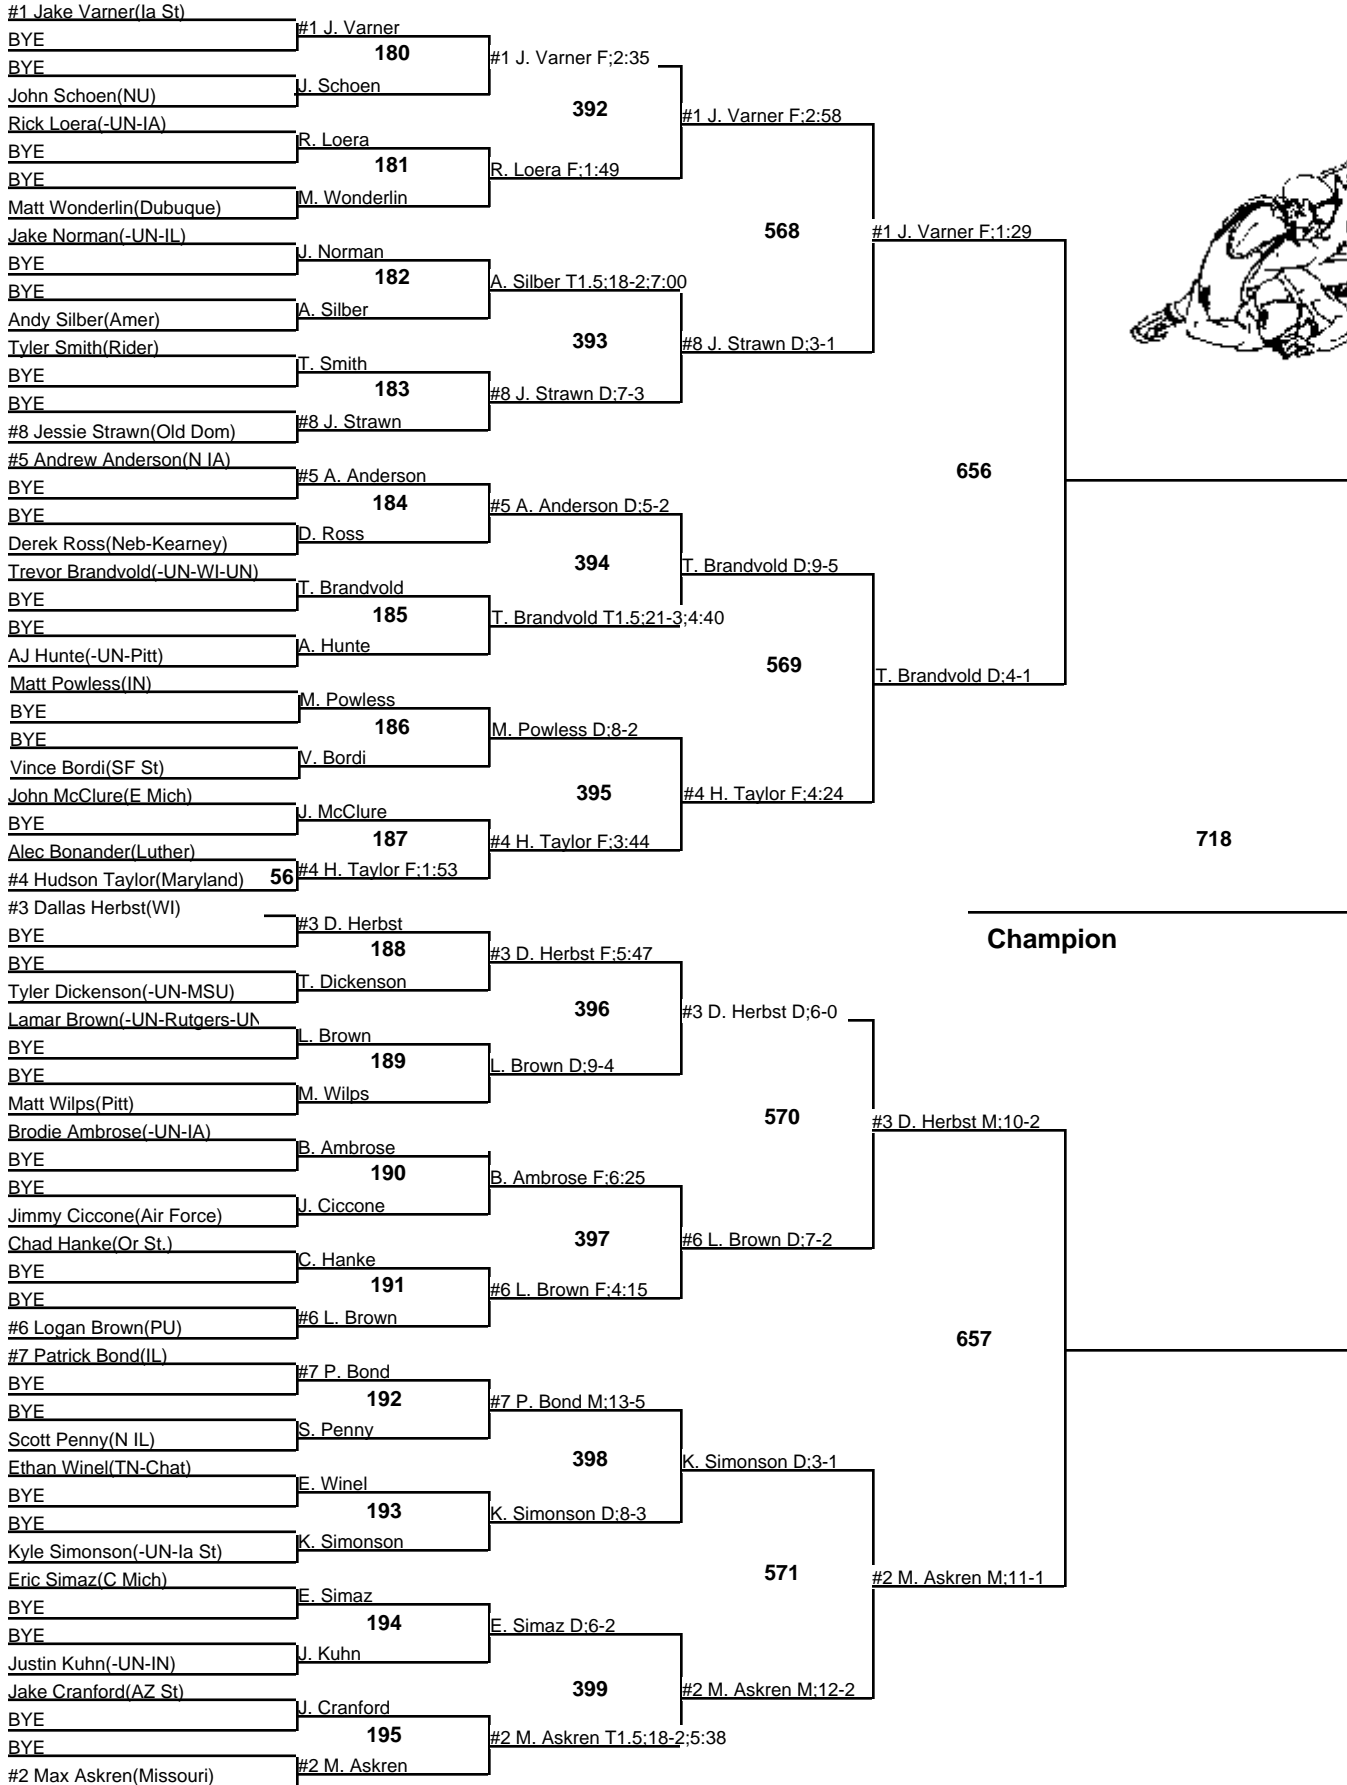

2008 Midlands

197

Championship

29-30 December 2008