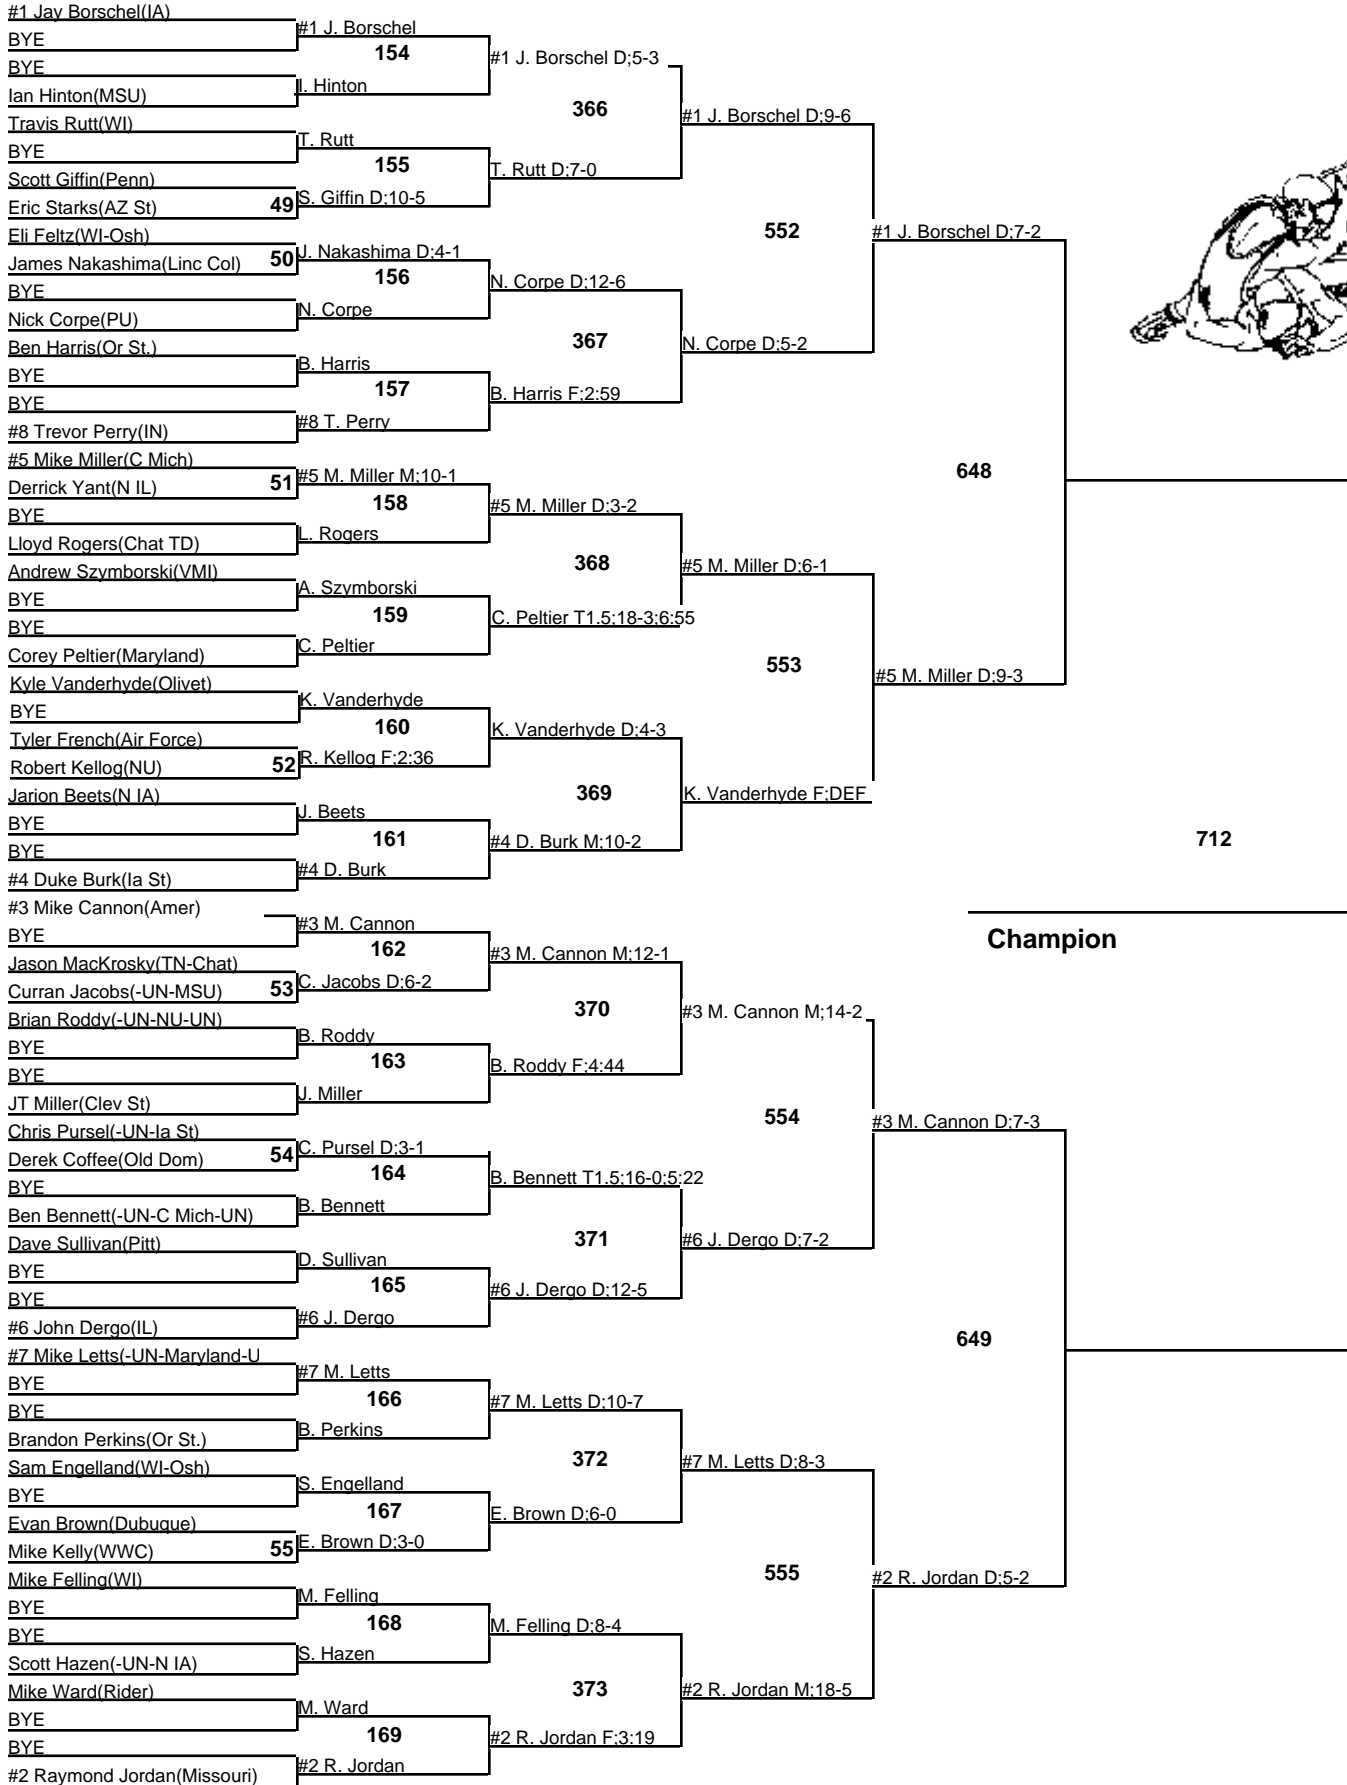

2008 Midlands

174

Championship

29-30 December 2008