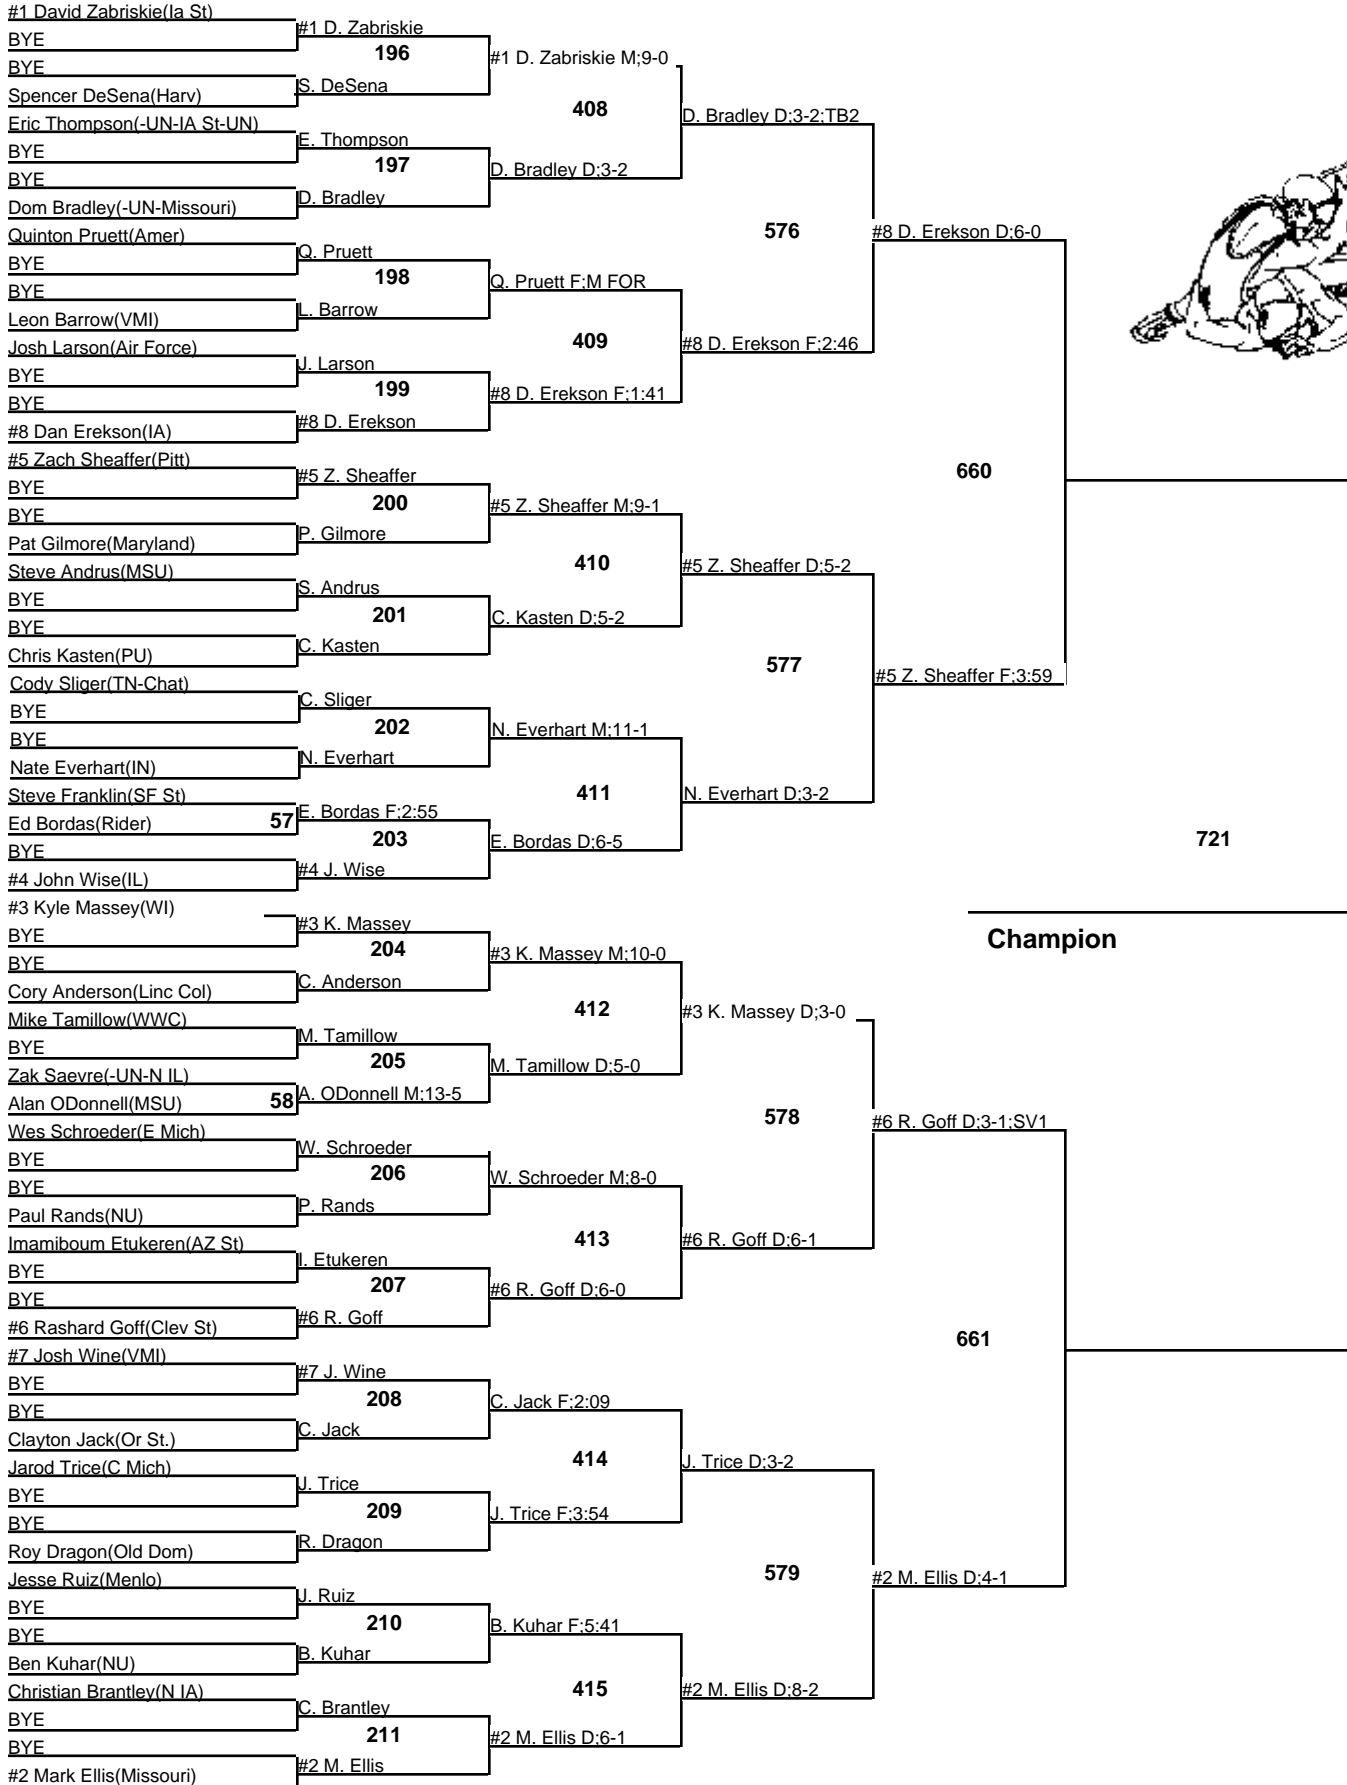

2008 Midlands

285

Championship

29-30 December 2008