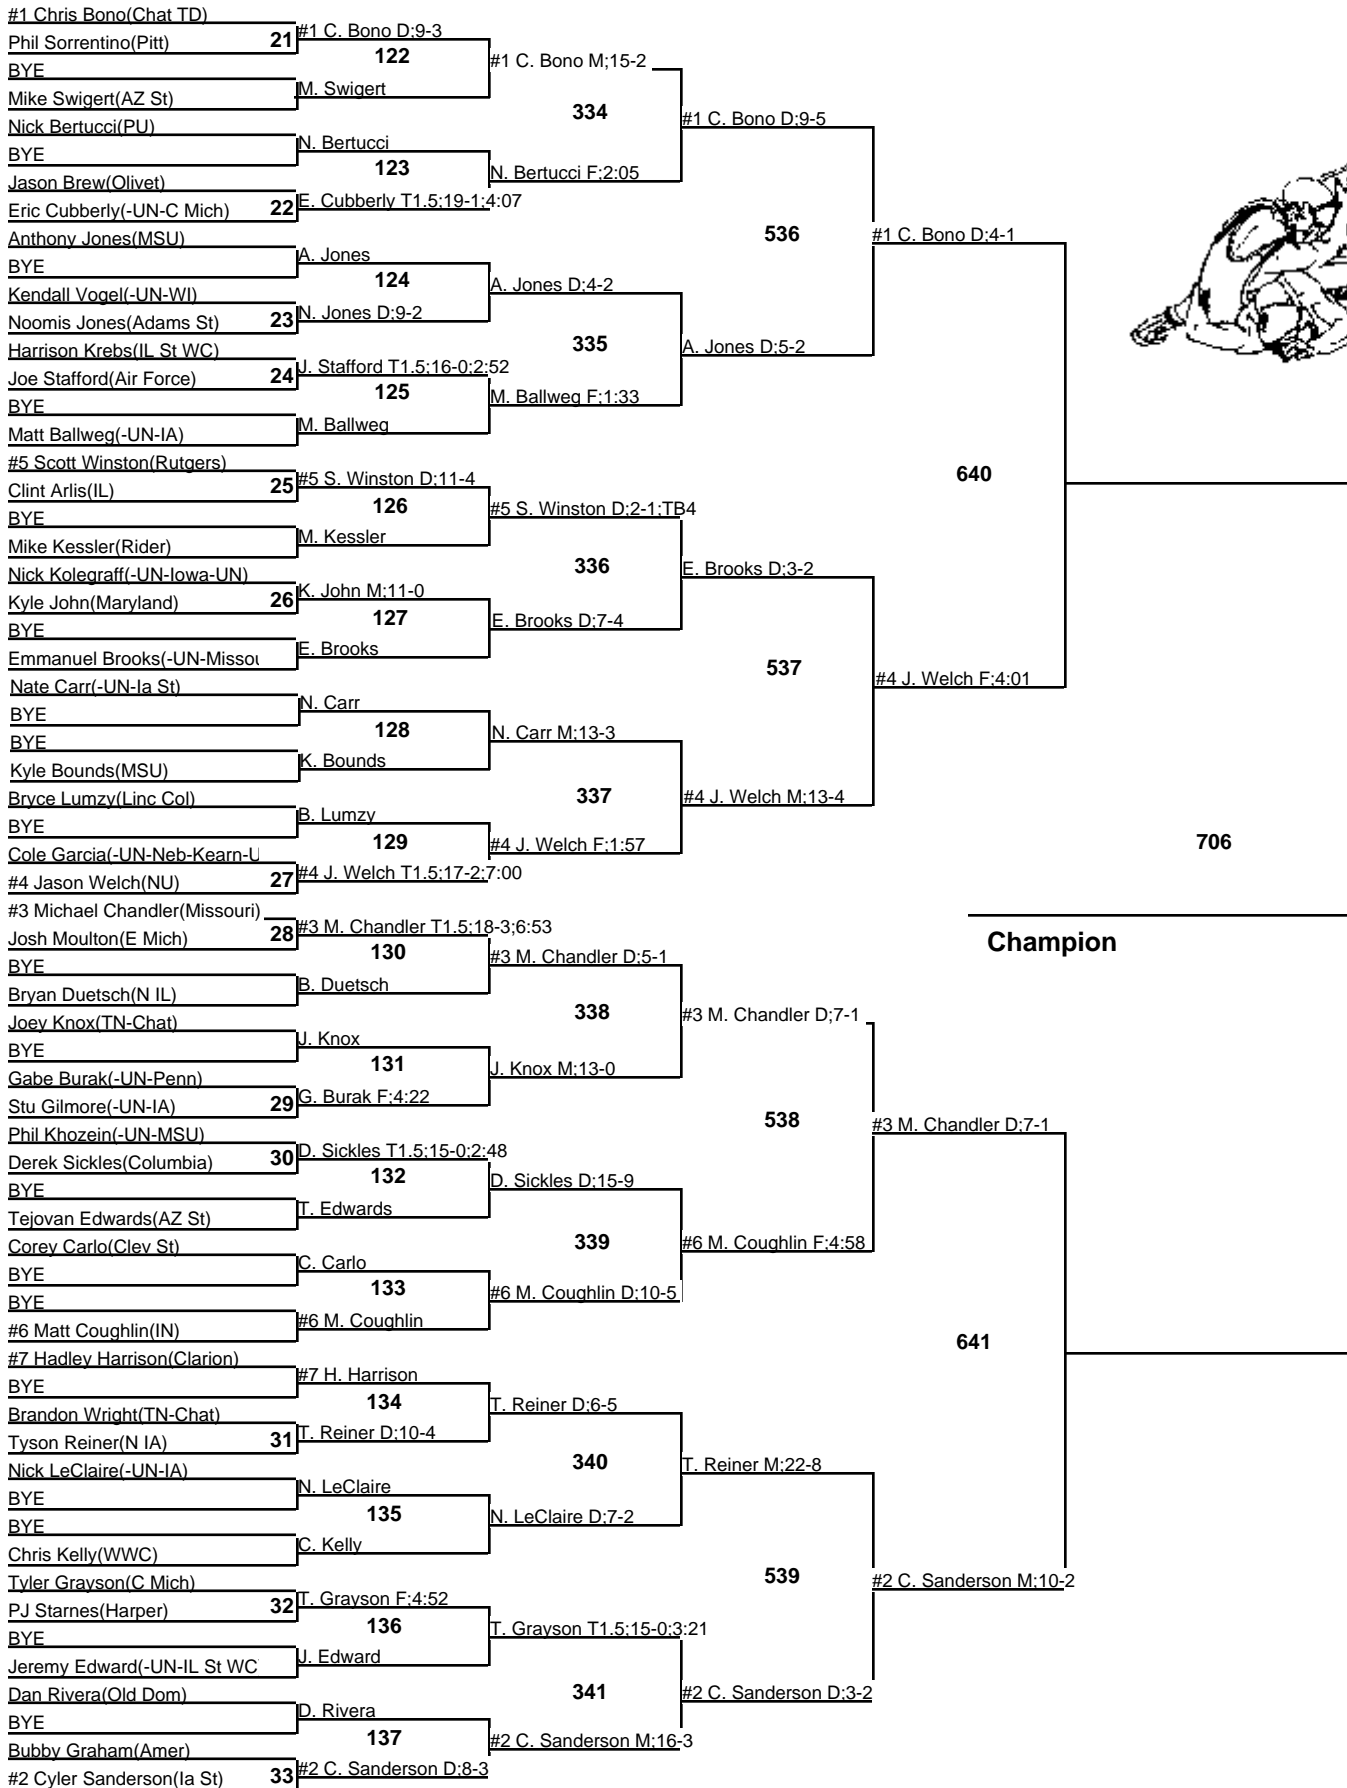

2008 Midlands

157

Championship

29-30 December 2008