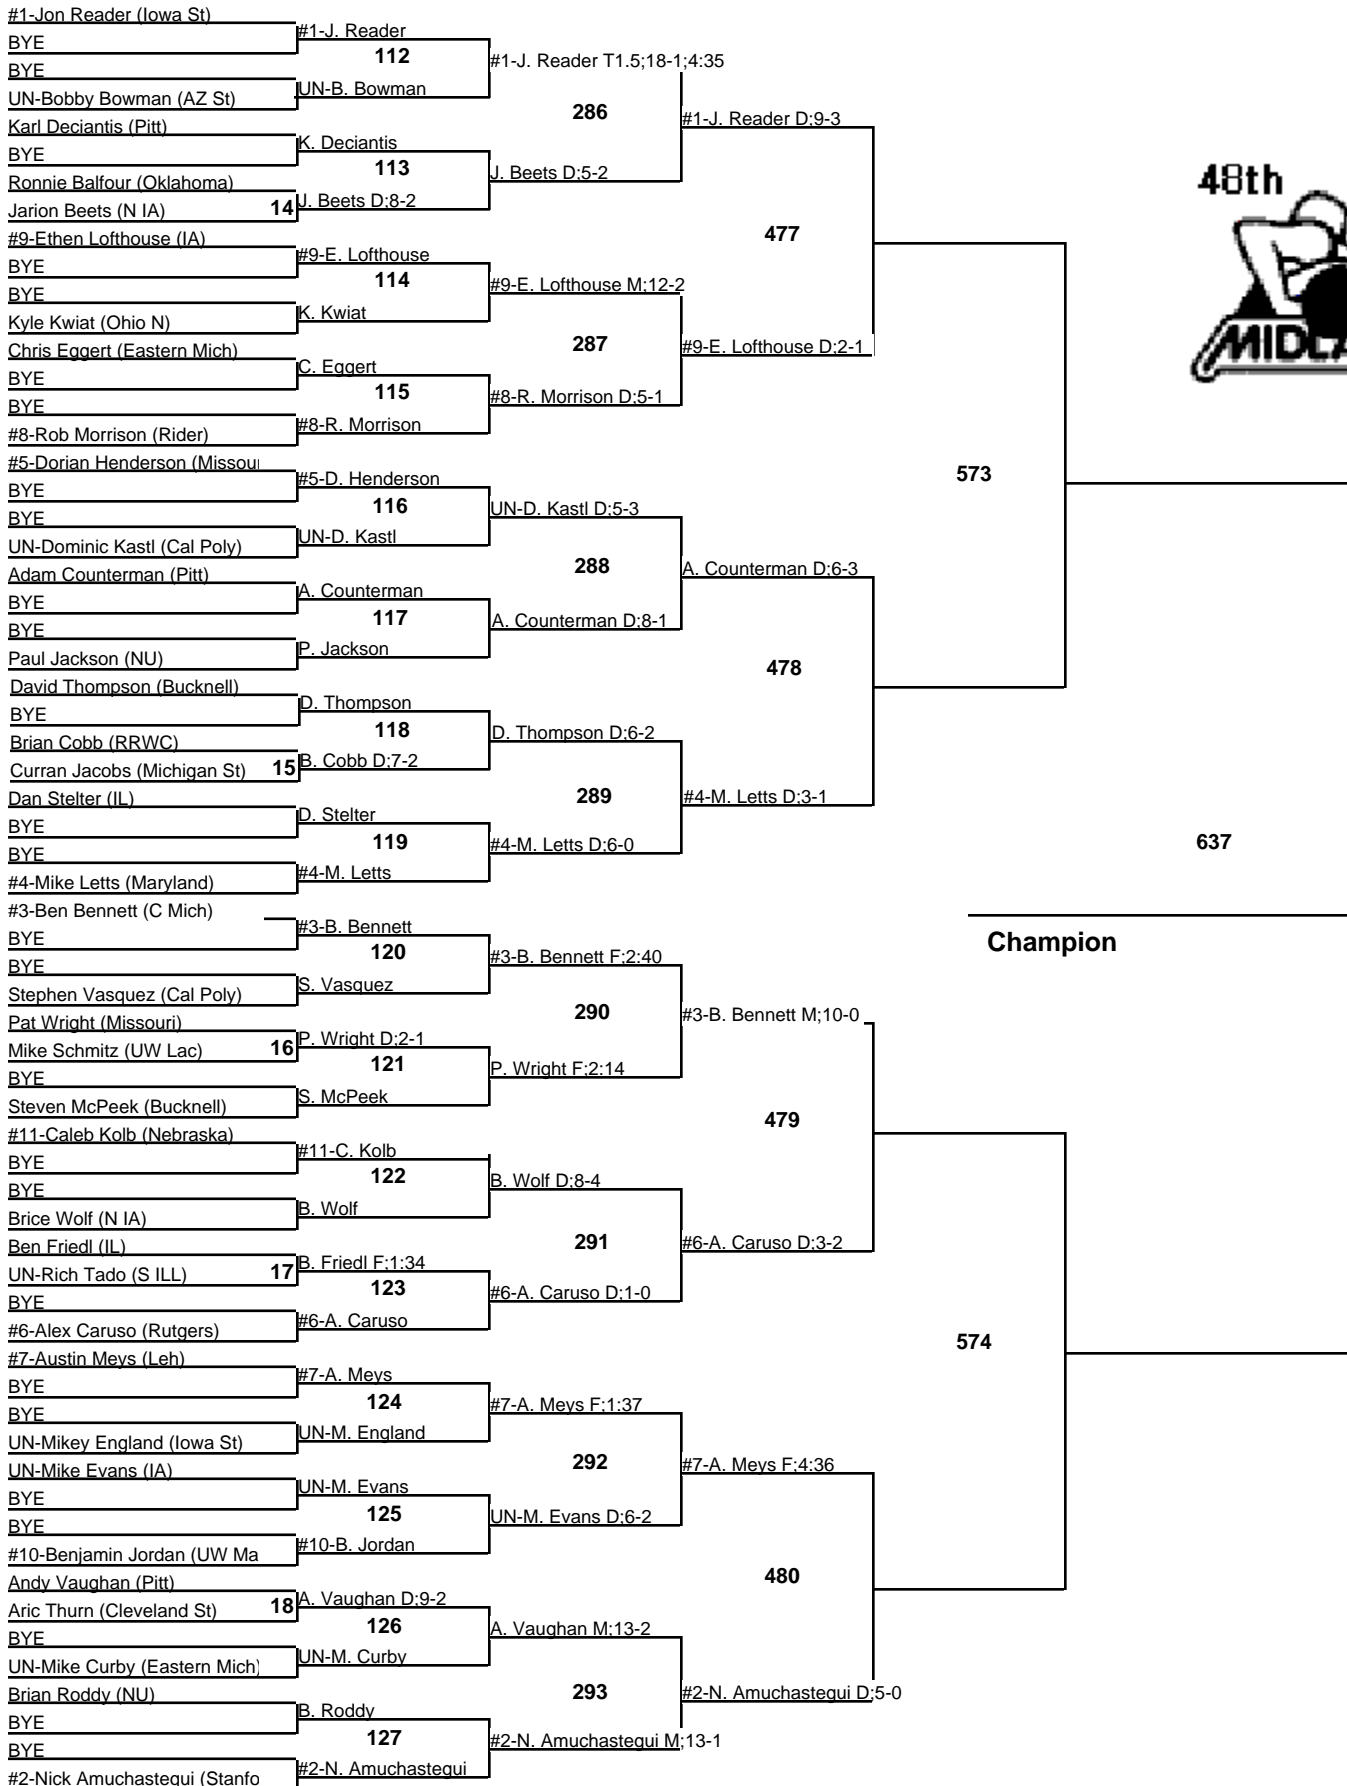

2010 Midlands

174

Championship

29-30 December 2010