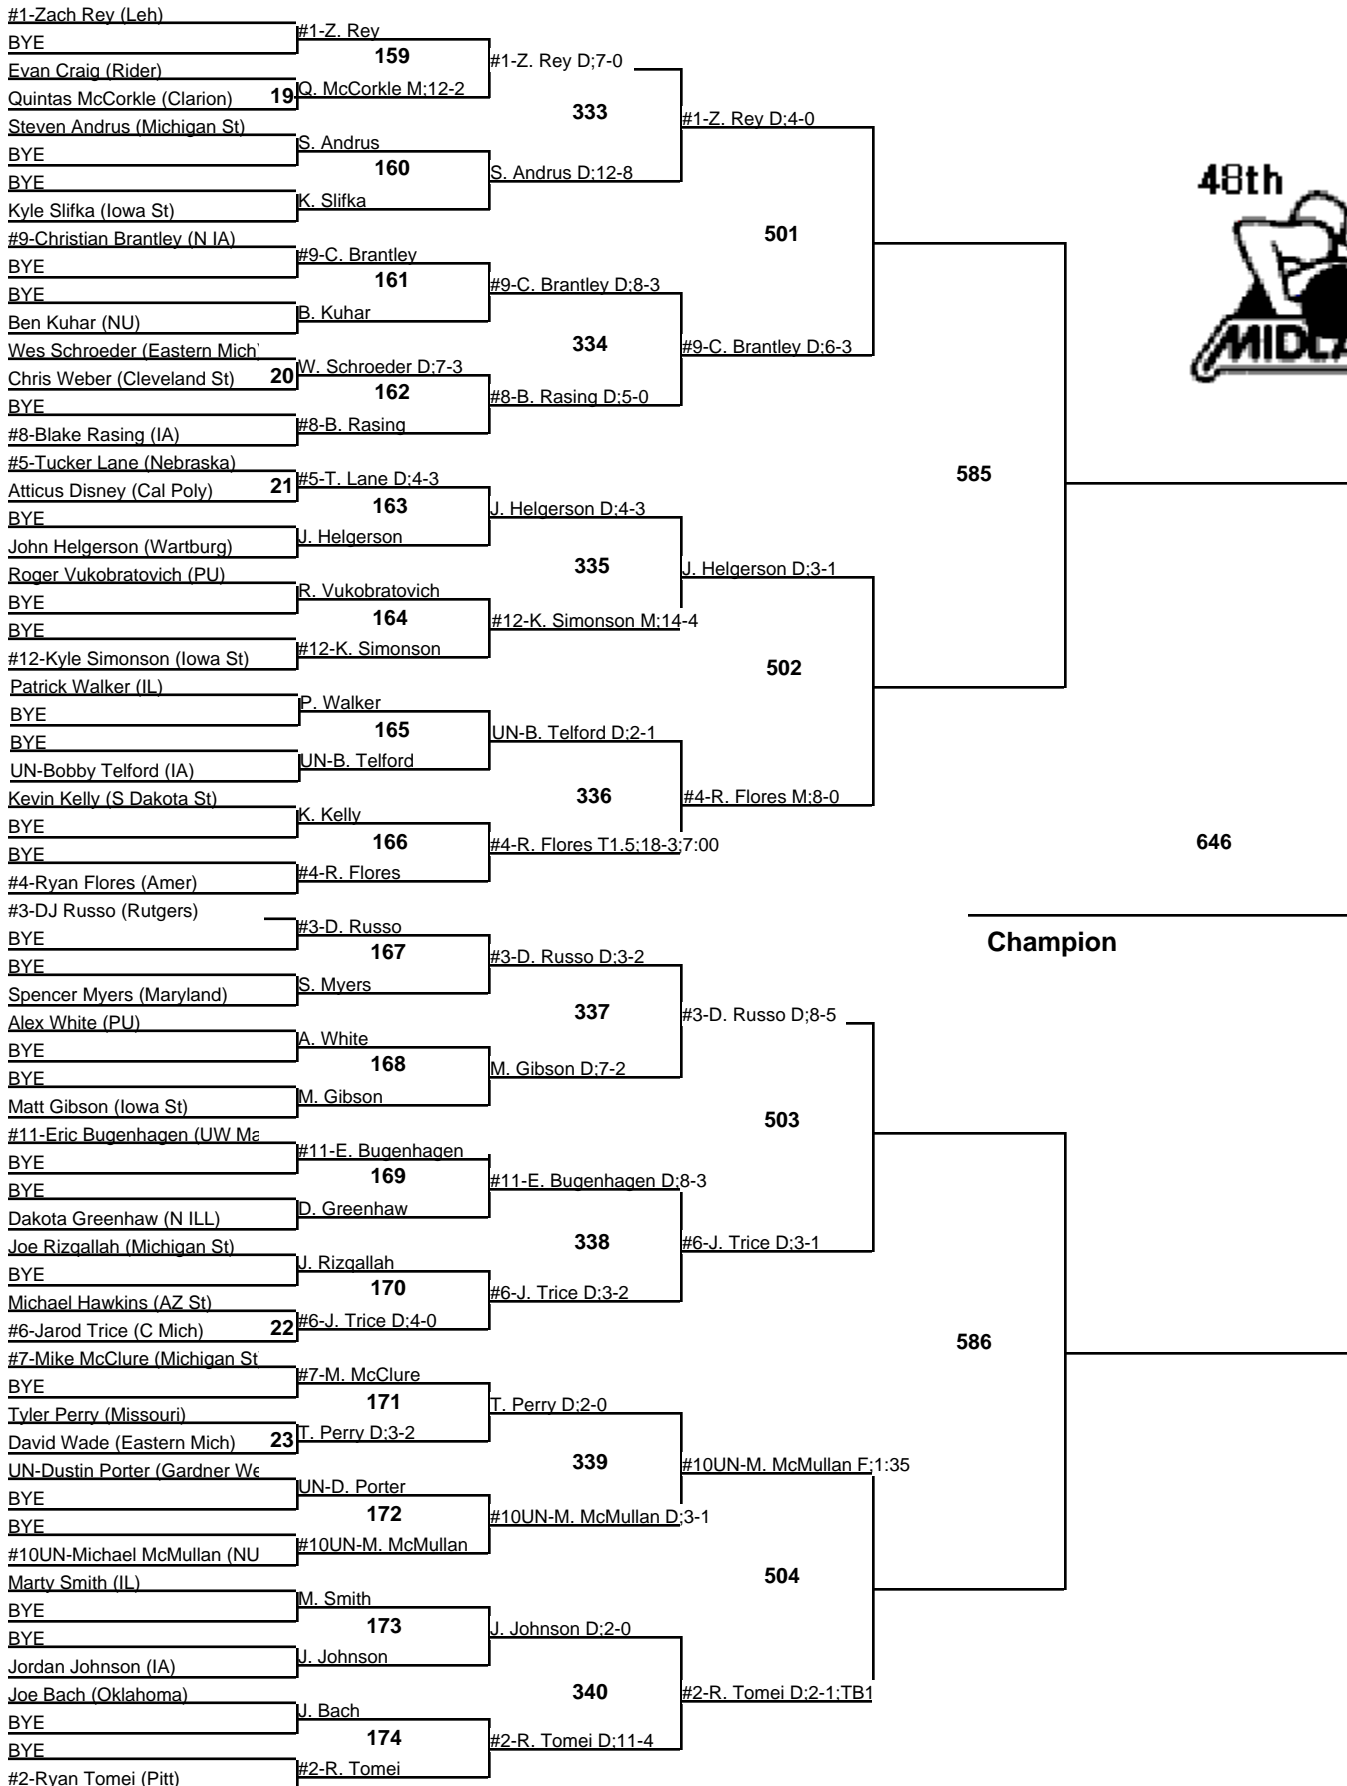

2010 Midlands

285

Championship

29-30 December 2010