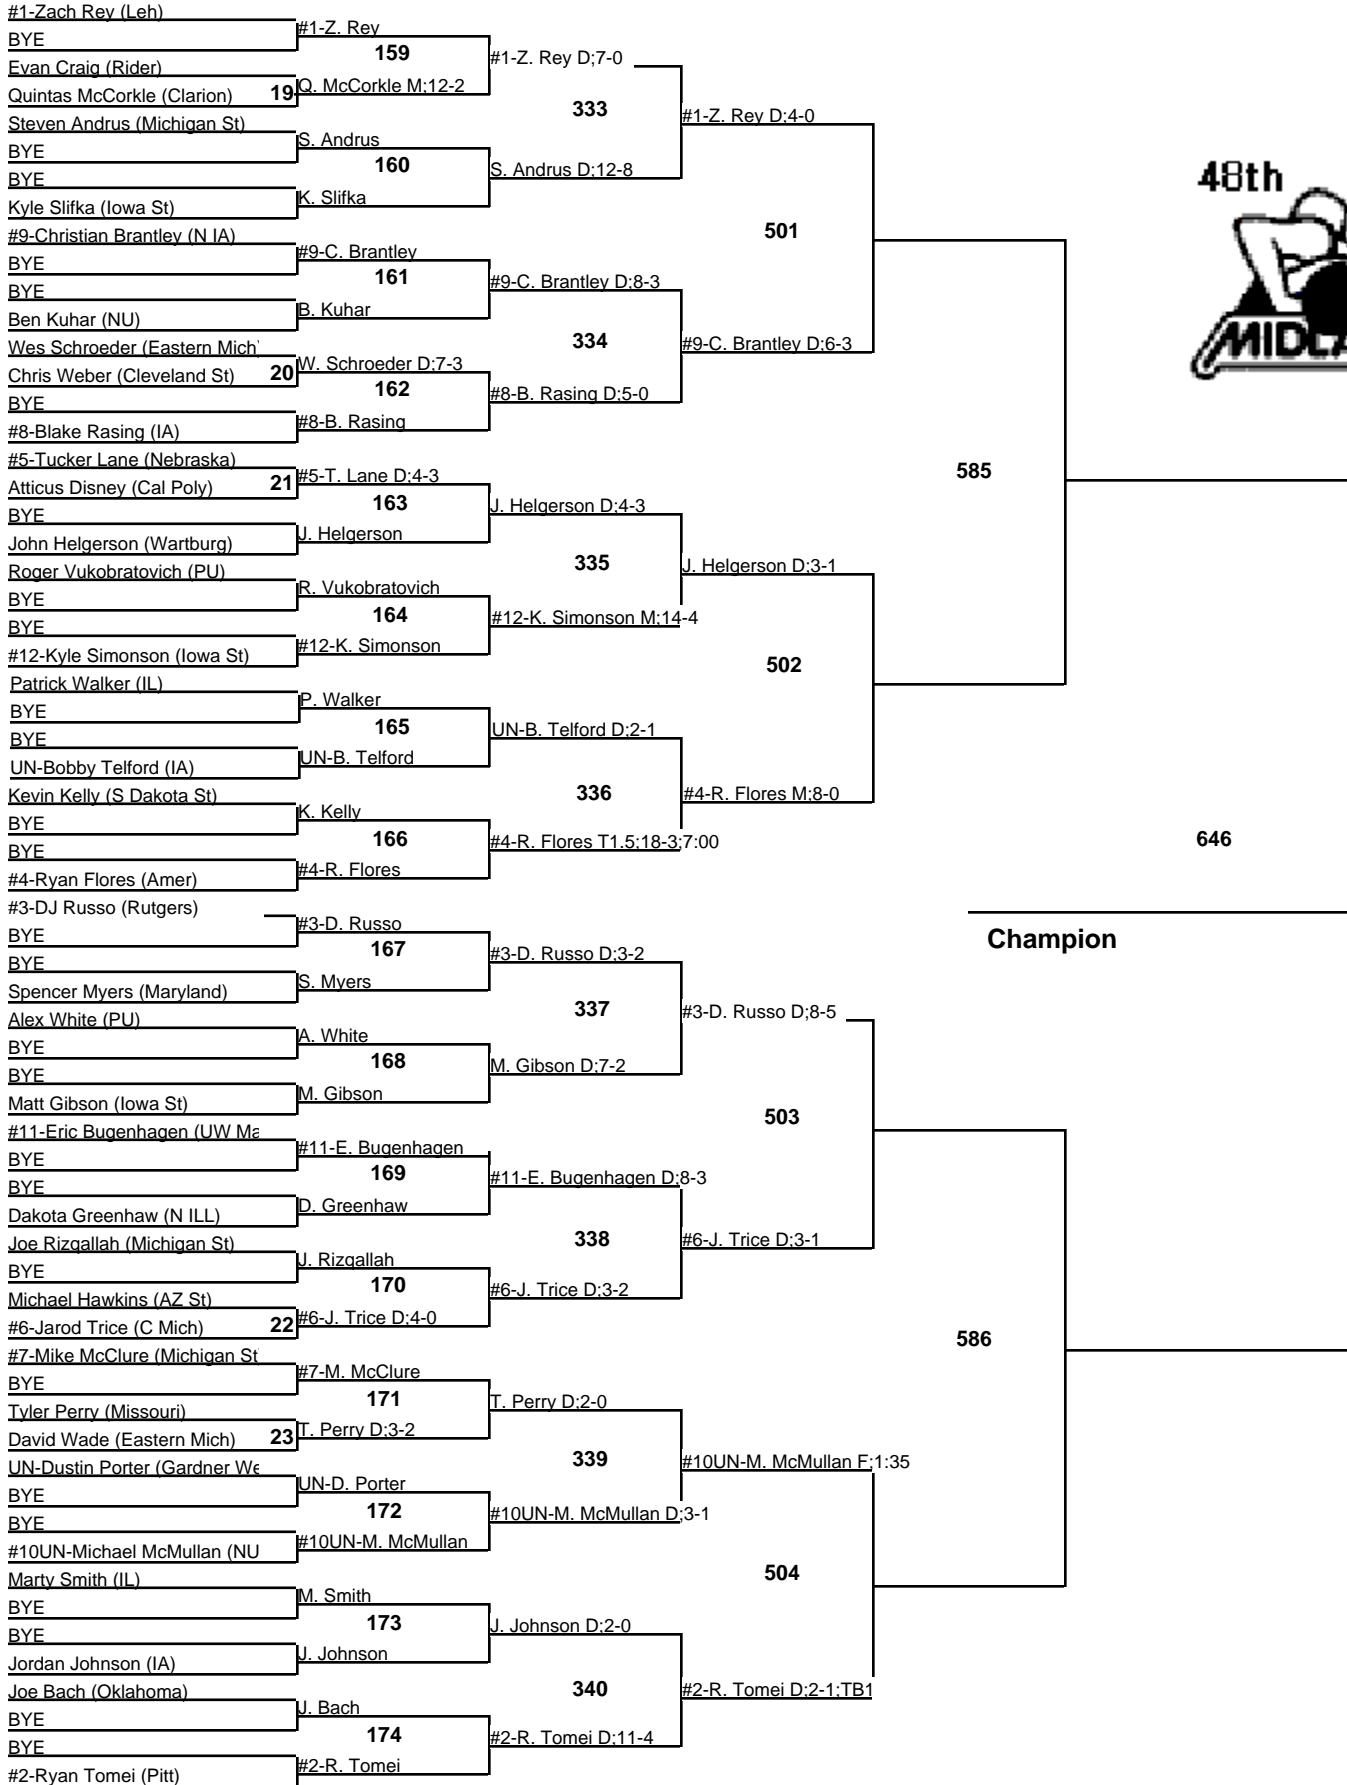

2010 Midlands

285

Championship

29-30 December 2010