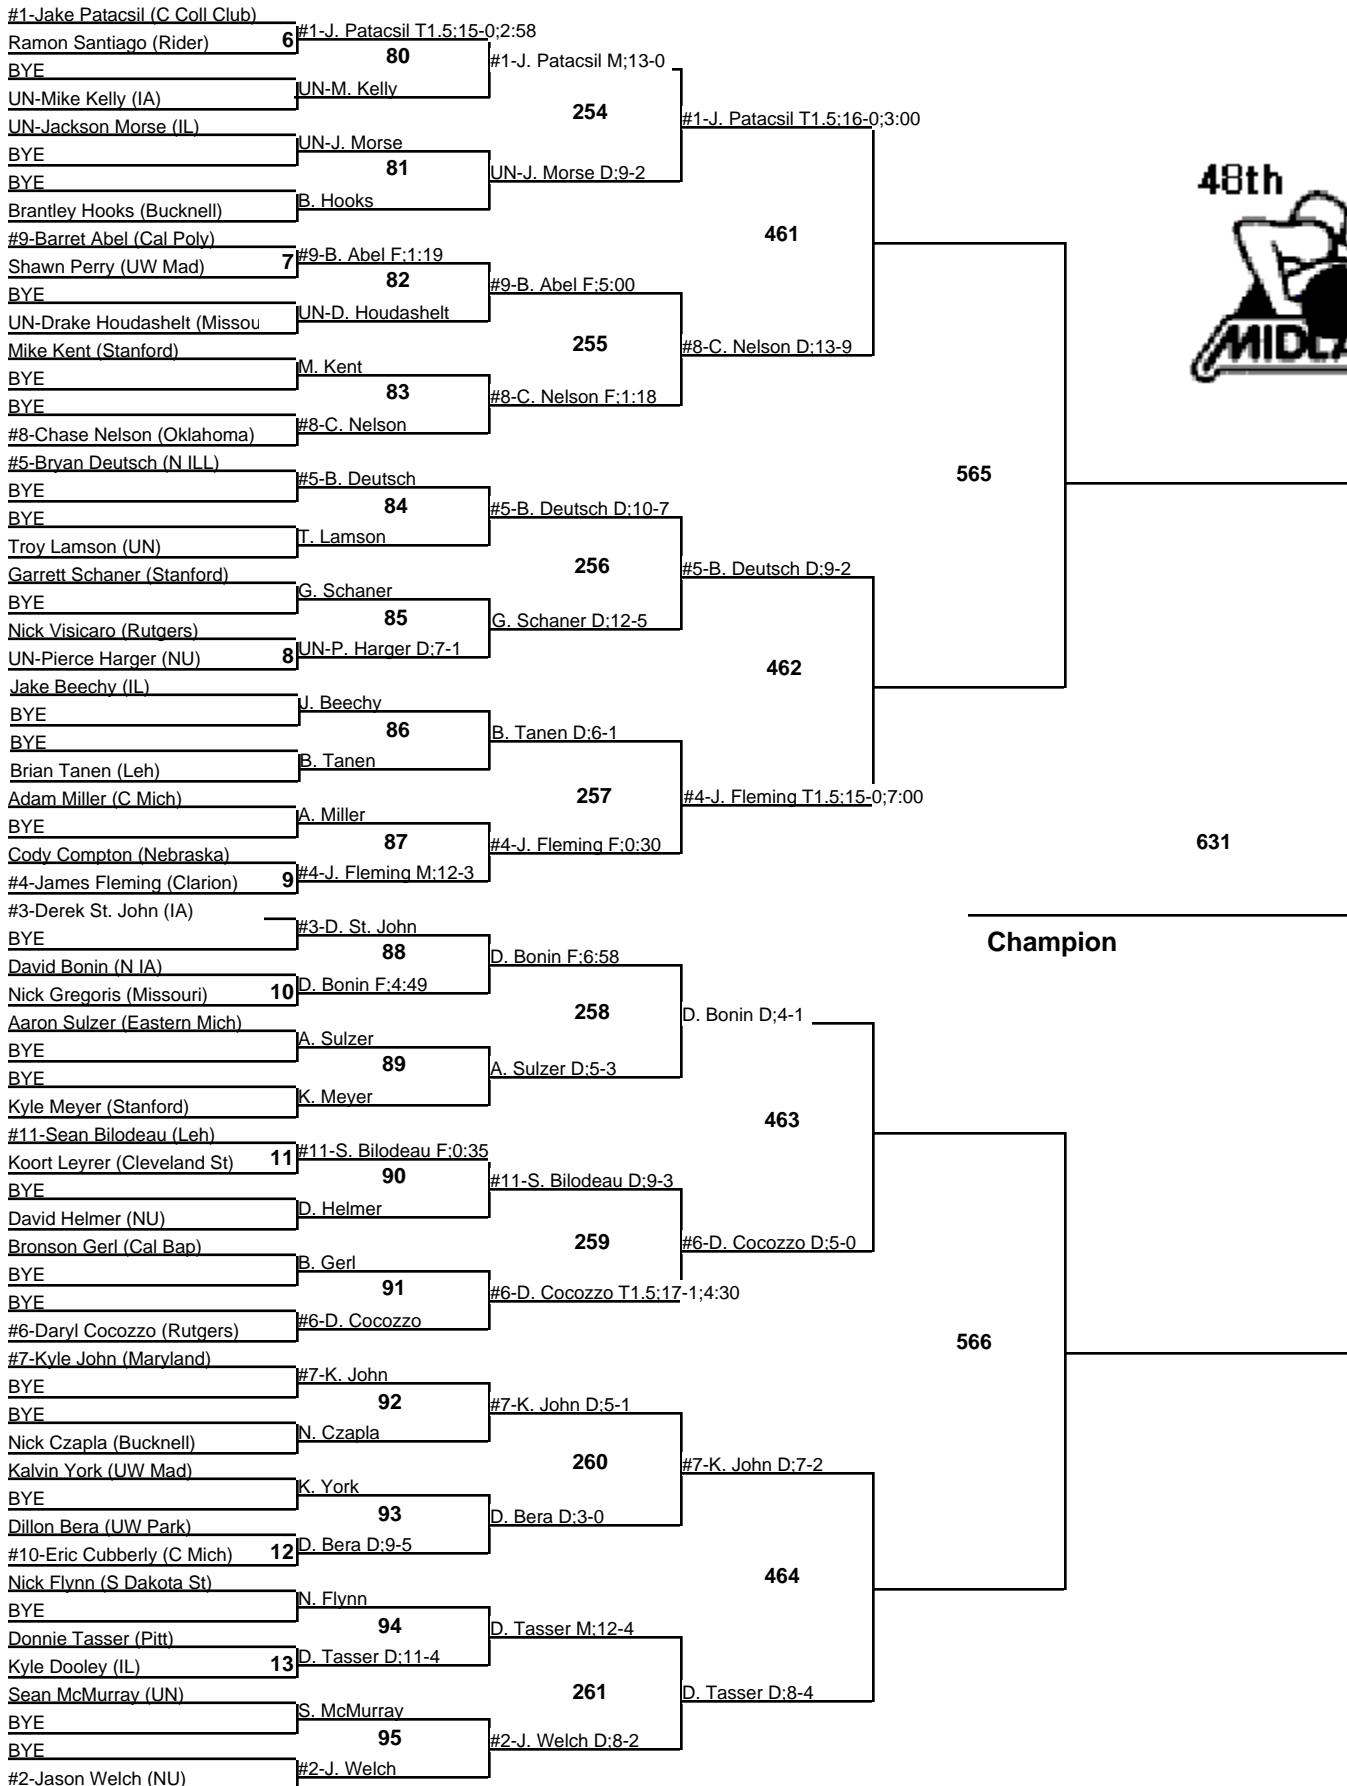

2010 Midlands

157

Championship

29-30 December 2010