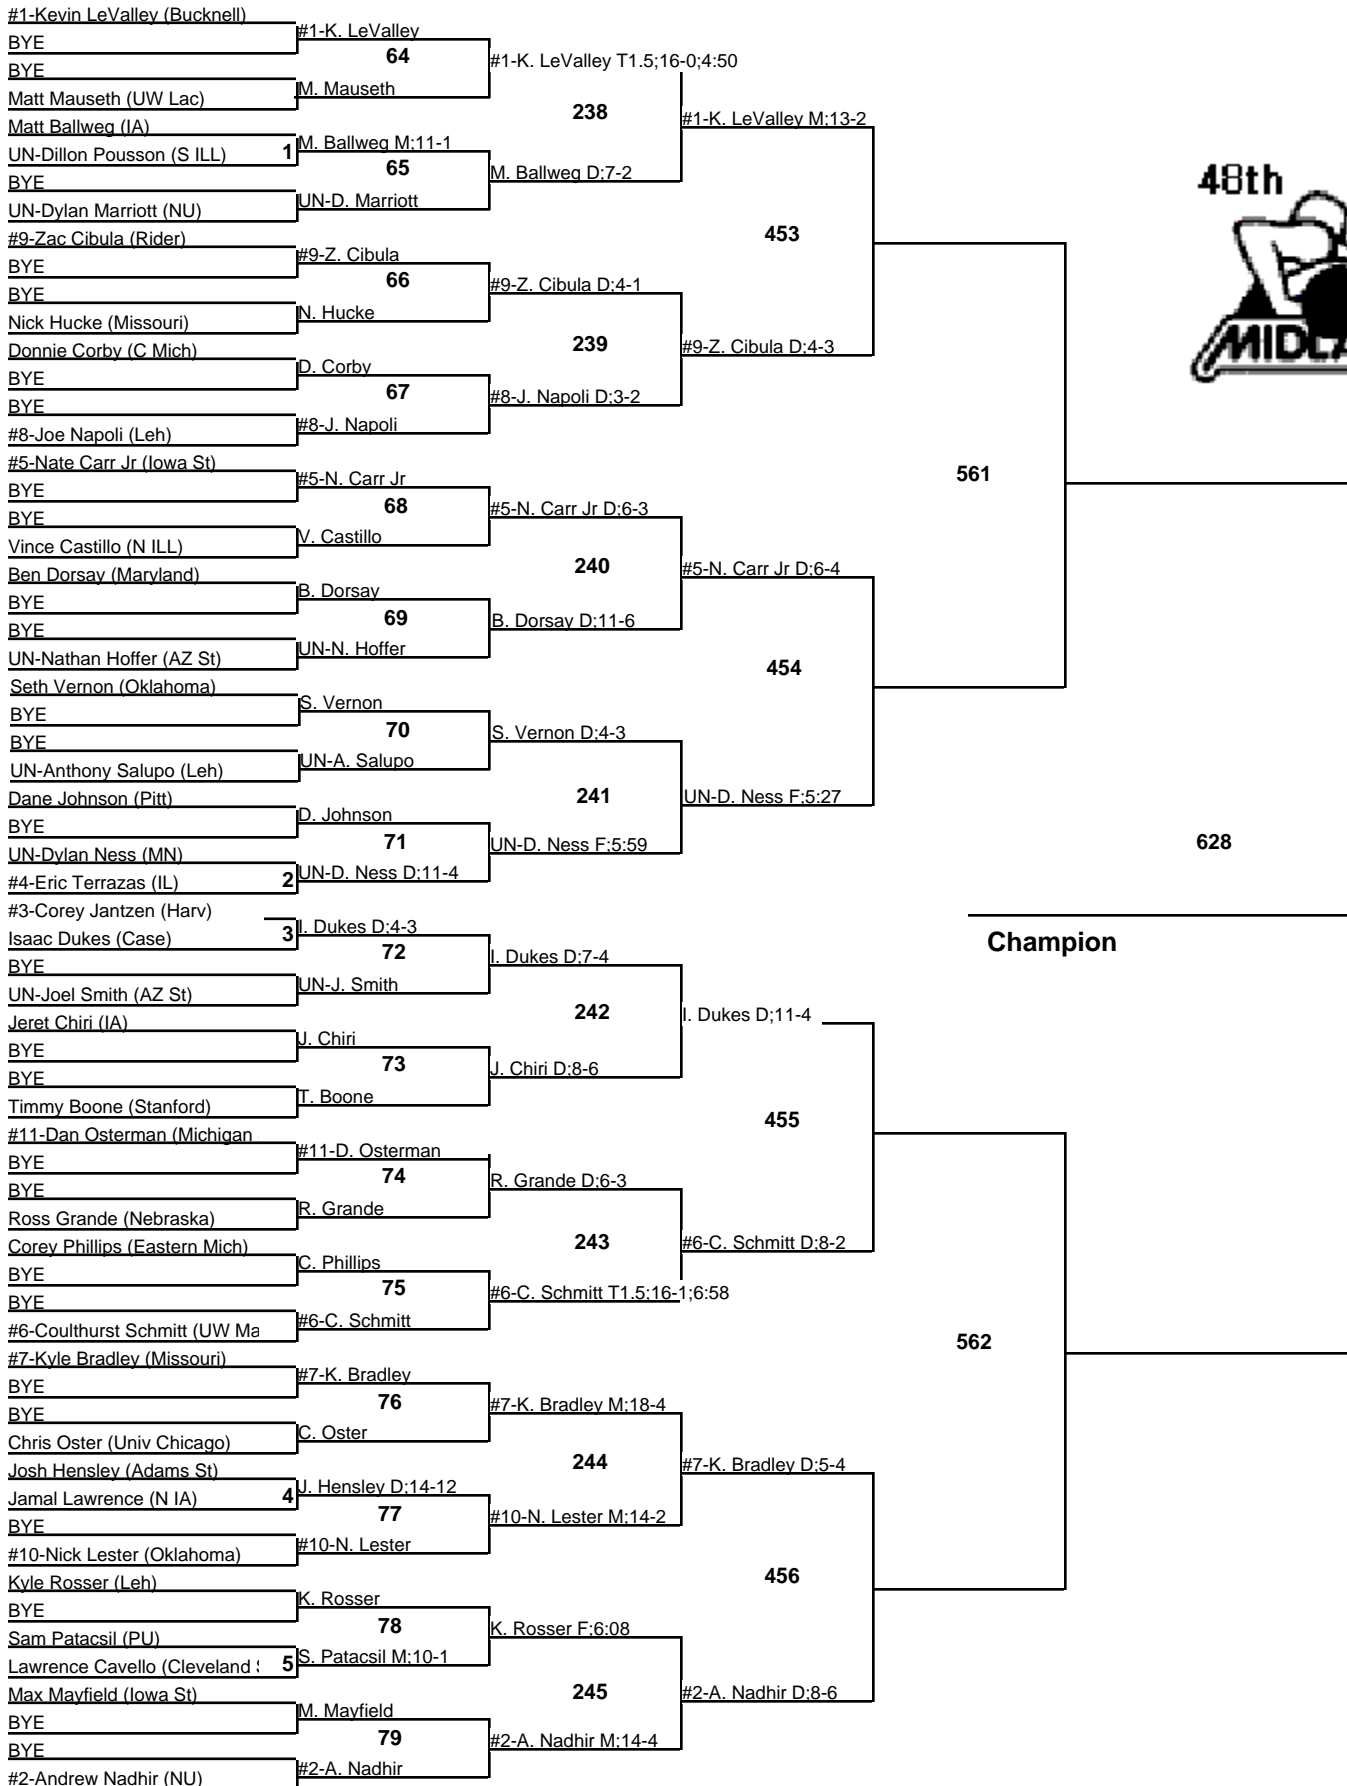

2010 Midlands

149

Championship

29-30 December 2010