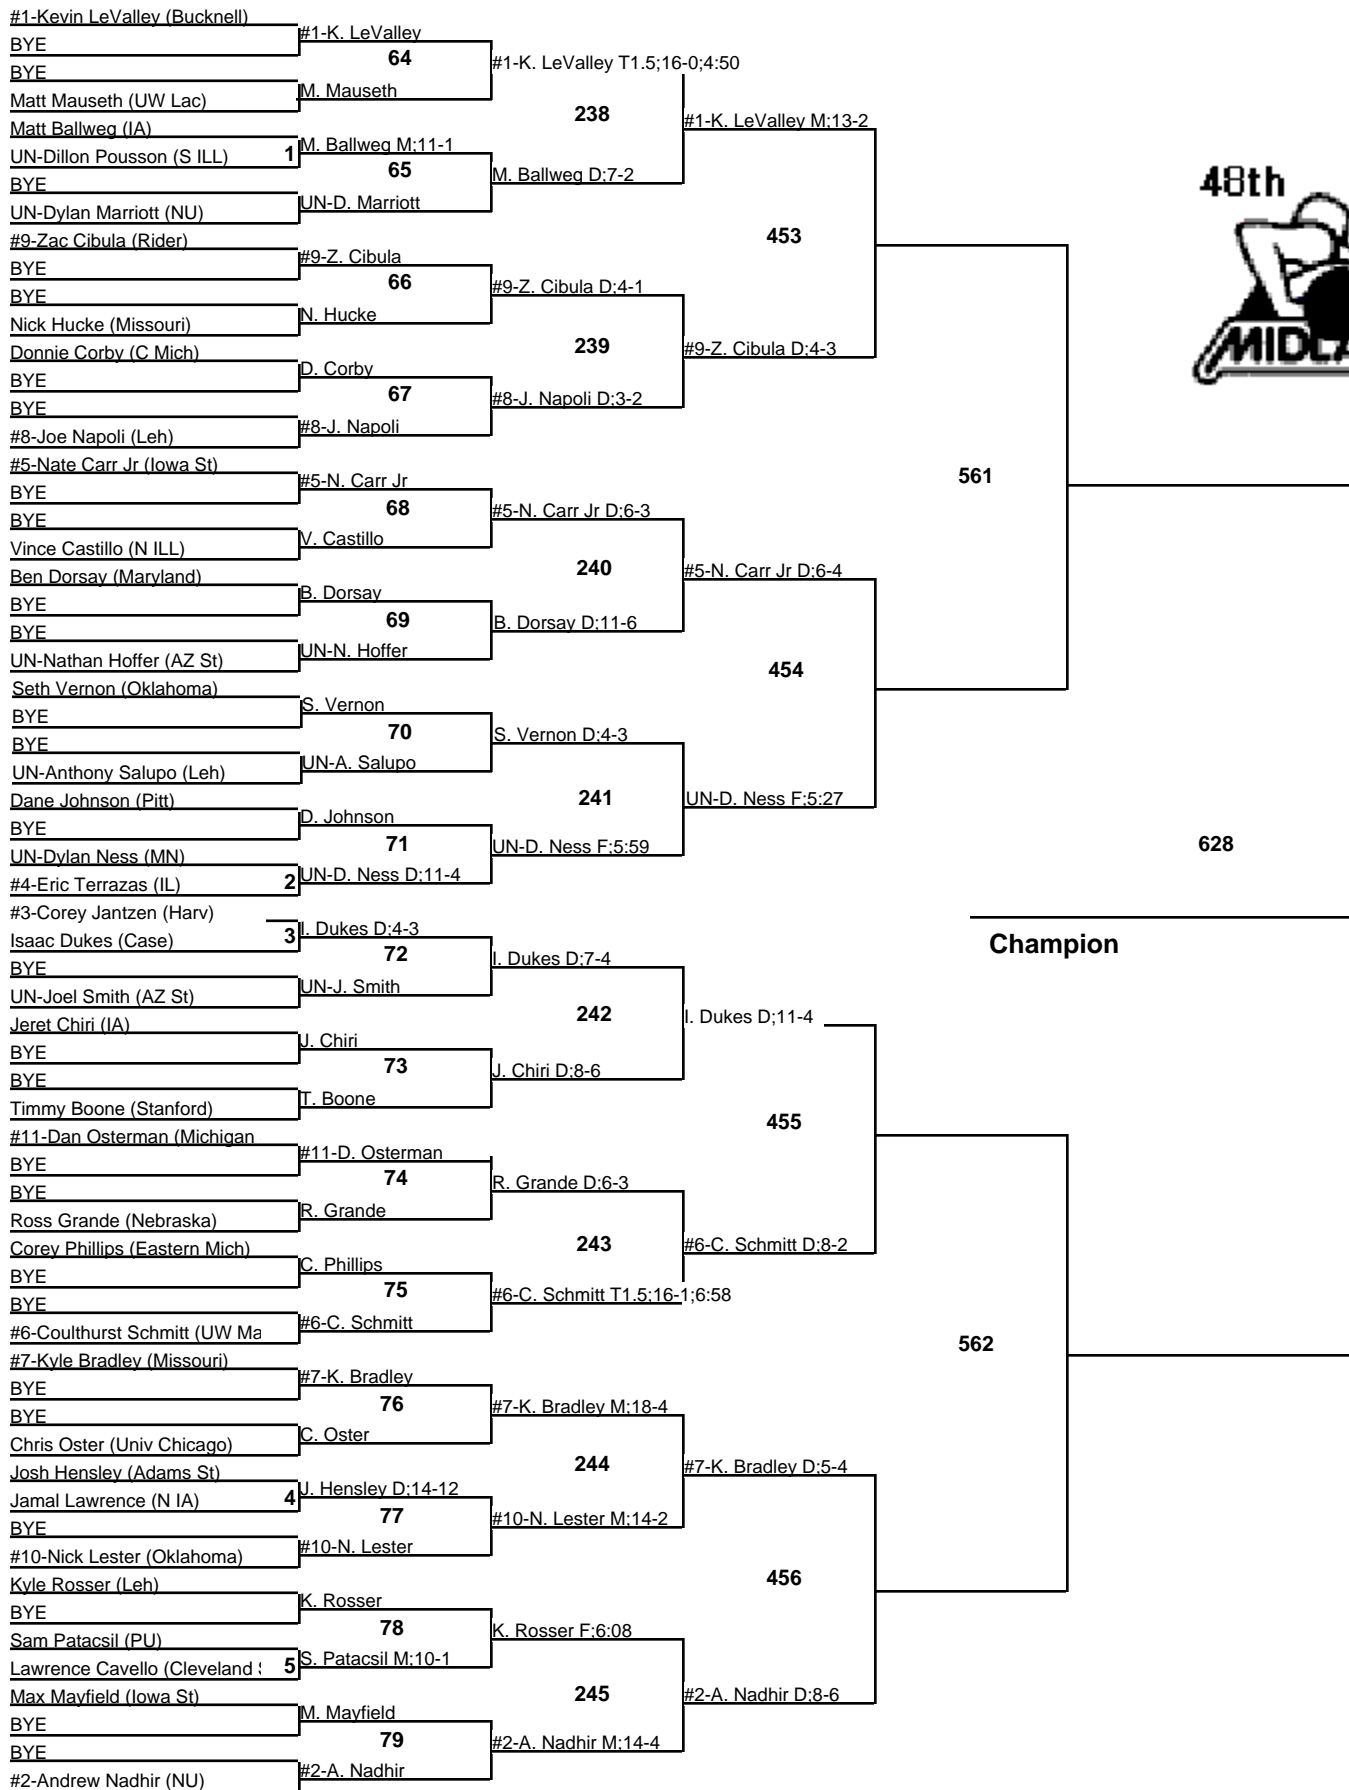

2010 Midlands

149
Championship
29-30 December 2010