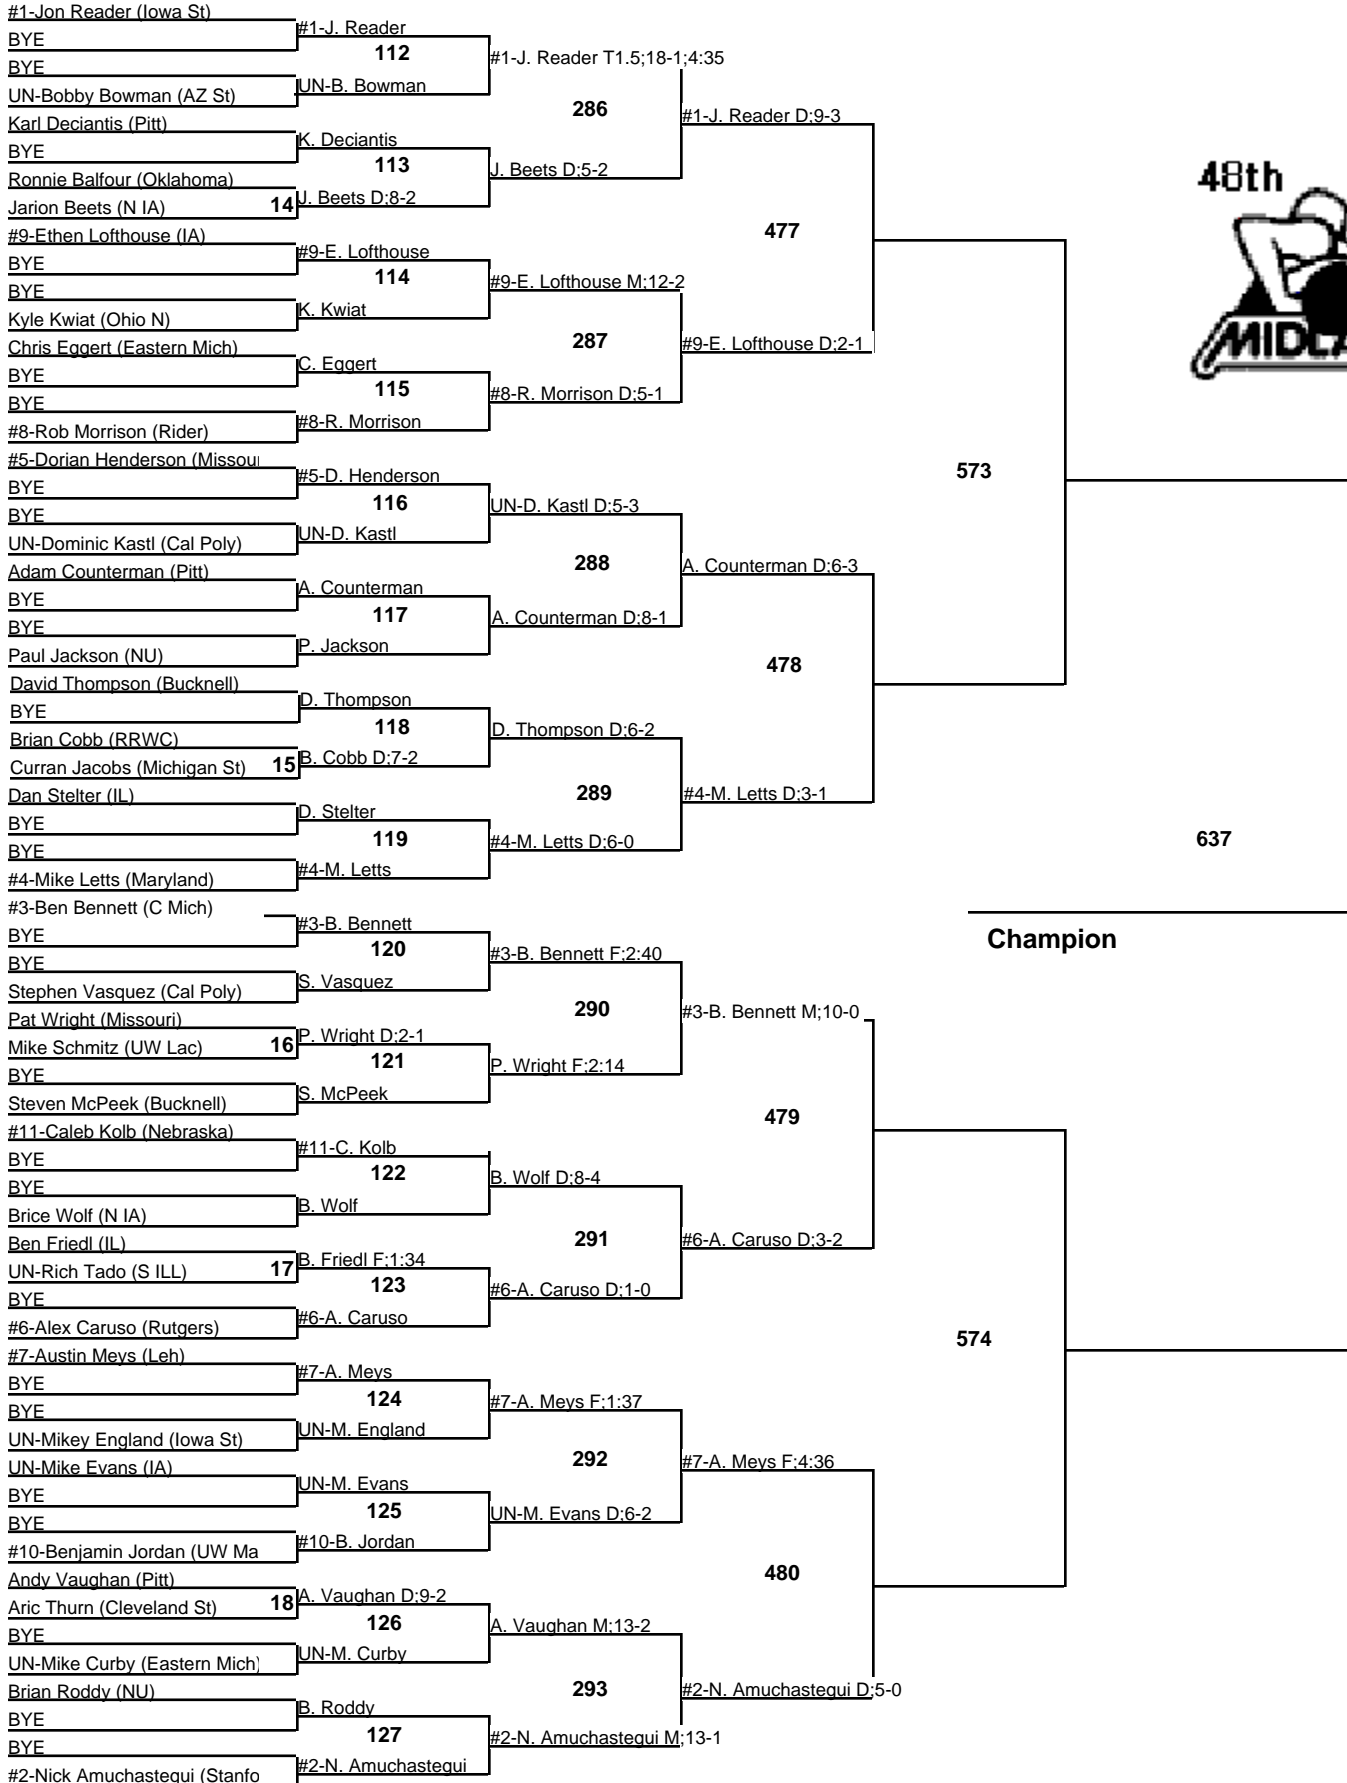

2010 Midlands

174

Championship

29-30 December 2010