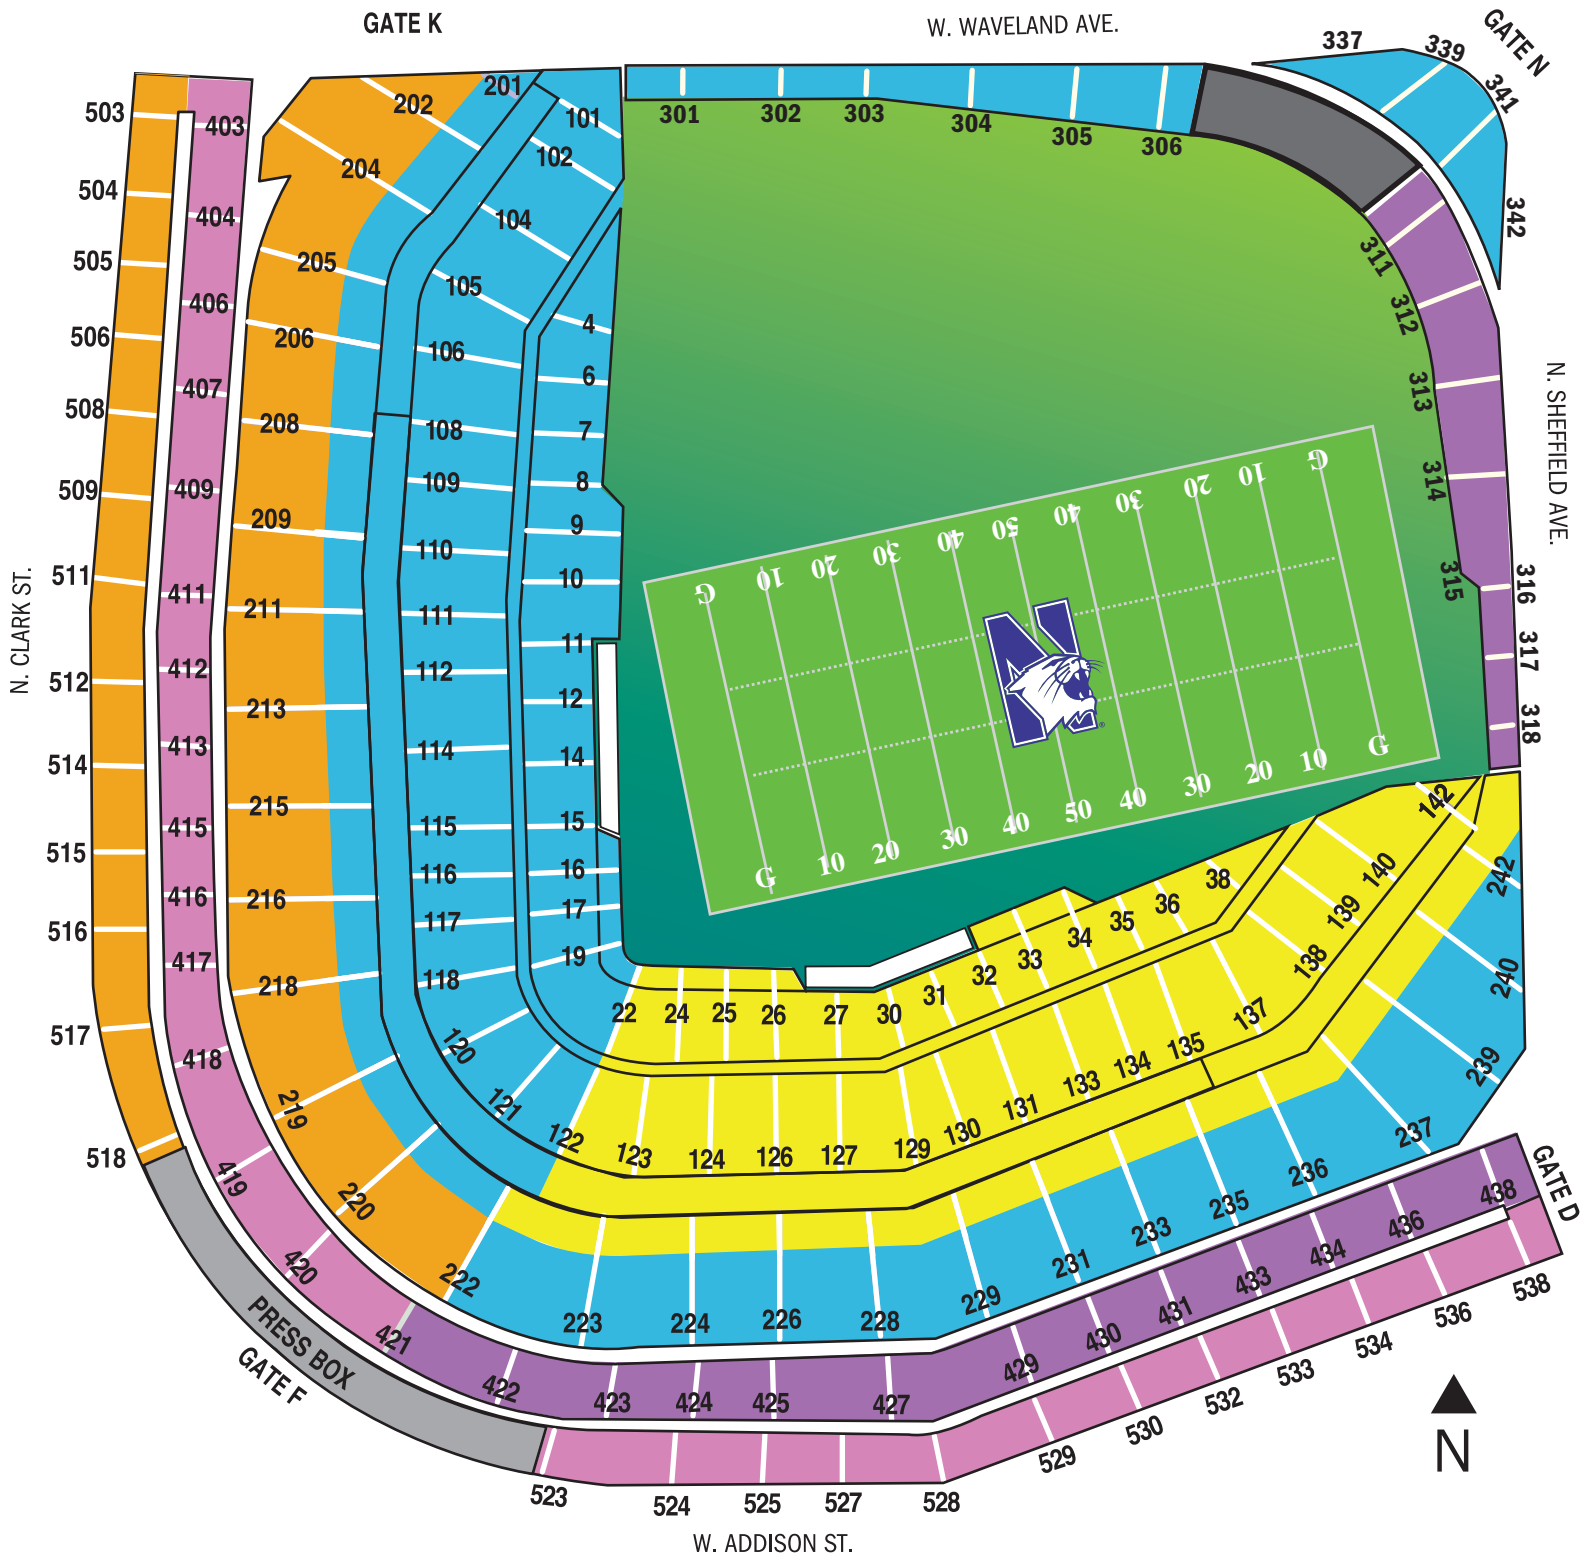

Wrigley Field Seating Chart

Northwestern University Football Game

- \$150
- \$125
- \$100
- \$75
- \$50