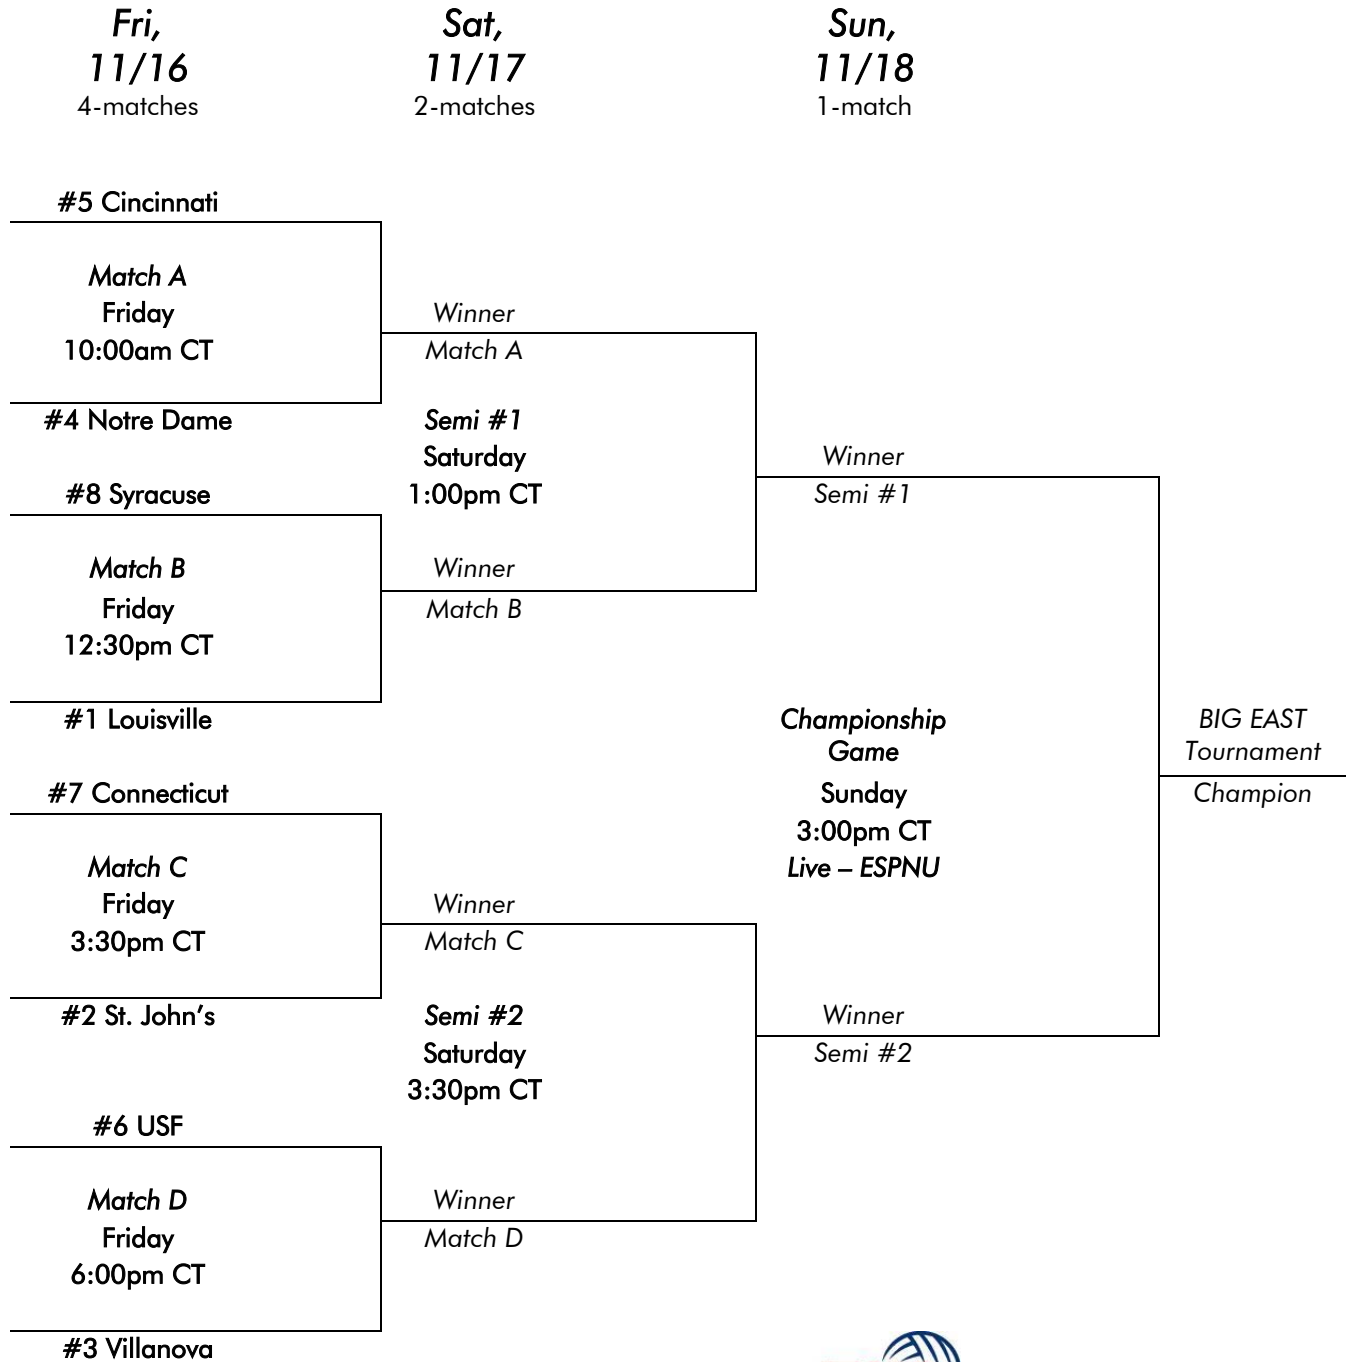

Last Time Villanova Faced USF

VILLANOVA, Pa. - The Villanova University volleyball team dropped a heart-breaker to the University of South Florida. Up 2-1 going into the fourth game the Wildcats were unable to pull off the conference victory falling 3-2.

VU was paced by senior Alona Cherkez and sophomore Chelsea Graman who each recorded double-doubles in the match. Cherkez had team-highs 23 kills and 17 digs while Graman picked up 60 assists and 10 digs.

Junior Dana Tartazky and senior Kacy Sellers were impressive as well as they each had double-digit kills with 18 and 16, respectively. Junior Emily Brown picked up 14 digs from her libero position.

The Wildcats had a total of 10 blocks with Sellers getting the majority of them with six.

USF gave VU one of the toughest and most energetic matches of the year as both teams went back-and-forth as they are battling for position for postseason play. The game scores from today were 26-30, 30-27, 30-19, 26-30 and 12-15.

This Week For the Wildcats

Villanova heads to the BIG EAST conference tournament for the first time since 2005 and only the fourth time in the past 10 years. The Wildcats have only one win at the tournament since 1997 and that was against the University of Connecticut in the first round of the 1997 tournament.

Villanova is 21-26 when in the tournament with its highest finish being second back in 1997.

Scouting the Competition

Villanova went 3-4 against its fellow BIG EAST Tournament competitors during the regular season. VU's first round opponent will be USF who defeated VU 3-2 during the regular season. The Wildcats were up 2-1 in the match but were unable to close the door on the Bulls dropping the final two games in the defeat. The game scores were 26-30, 30-27, 30-19, 26-30 and 12-15.

Villanova at the BIG EAST Tournament

The Wildcats have participated in the BIG EAST tournament 16 times prior to this season's affair. They hold a record of 21-26 overall. The last appearance they had was in 2005 when they lost to the University of Notre Dame 3-1 in the first round.

Since the BIG EAST went to single-elimination the Wildcats have gone 3-5 at the tournament. The three wins came in three-straight seasons from 1995-97.

1,000 Kill Club

Senior's Alona Cherkez and Kacy Sellers have each reached the 1,000th career kill plateau this season, both doing it at the Carolina Classic hosted by the University of North Carolina. Sellers was the first to reach the mark as she had a 21 kill performance against UNC on September 7th. Cherkez joined her a match and day later as she needed 20 kills against American University and she was able to break the mark.

Both Sellers and Cherkez are now working their way up the career chart at Villanova.

THIS SEASON

	2006	2007	BIG EAST
Overall Record	16-15	17-11	9-5
At Home	10-2	8-5	4-3
On the Road	5-8	6-5	5-2
Neutral Sites	1-5	3-1	0-0
Day Games	8-9	12-6	9-4
Night Games	8-6	5-5	0-1
Matches decided in 3 games	8-10	6-4	4-1
Matches decided in 4 games	4-2	3-2	0-2
Matches decided in 5 games	4-3	8-5	5-2
VU has more digs	12-4	12-4	8-2
VU has less digs	3-9	3-7	0-3
Digs equal	1-2	2-0	1-0
VU has more aces	8-3	8-2	3-1
VU has less aces	5-12	7-10	5-5
Aces equal	3-0	1-0	0-0
VU has more blocks	10-4	5-2	3-1
VU has less blocks	4-10	10-9	4-4
Blocks equal	2-1	2-0	2-0
Streaks			
Coming off a win	10-6	8-8	3-5
Coming off a loss	6-8	9-3	6-0
Longest winning streak	5	4	3
Longest losing streak	4	2	1
Current streak	L2	W1	W1
Days of the Week			
Sunday	2-4	3-3	3-3
Monday	0-0	0-0	0-0
Tuesday	0-0	1-0	0-0
Wednesday	5-0	1-2	0-0
Thursday	0-0	0-0	0-0
Friday	2-5	3-3	0-1
Saturday	7-6	9-3	6-1

BIG EAST CONFERENCE VOLLEYBALL 8-TEAM CHAMPIONSHIP BRACKET

Al McGuire Center – Hosted by Marquette University

Note: Conference staff has the discretion to reorder the championship quarterfinal and semifinal matches.