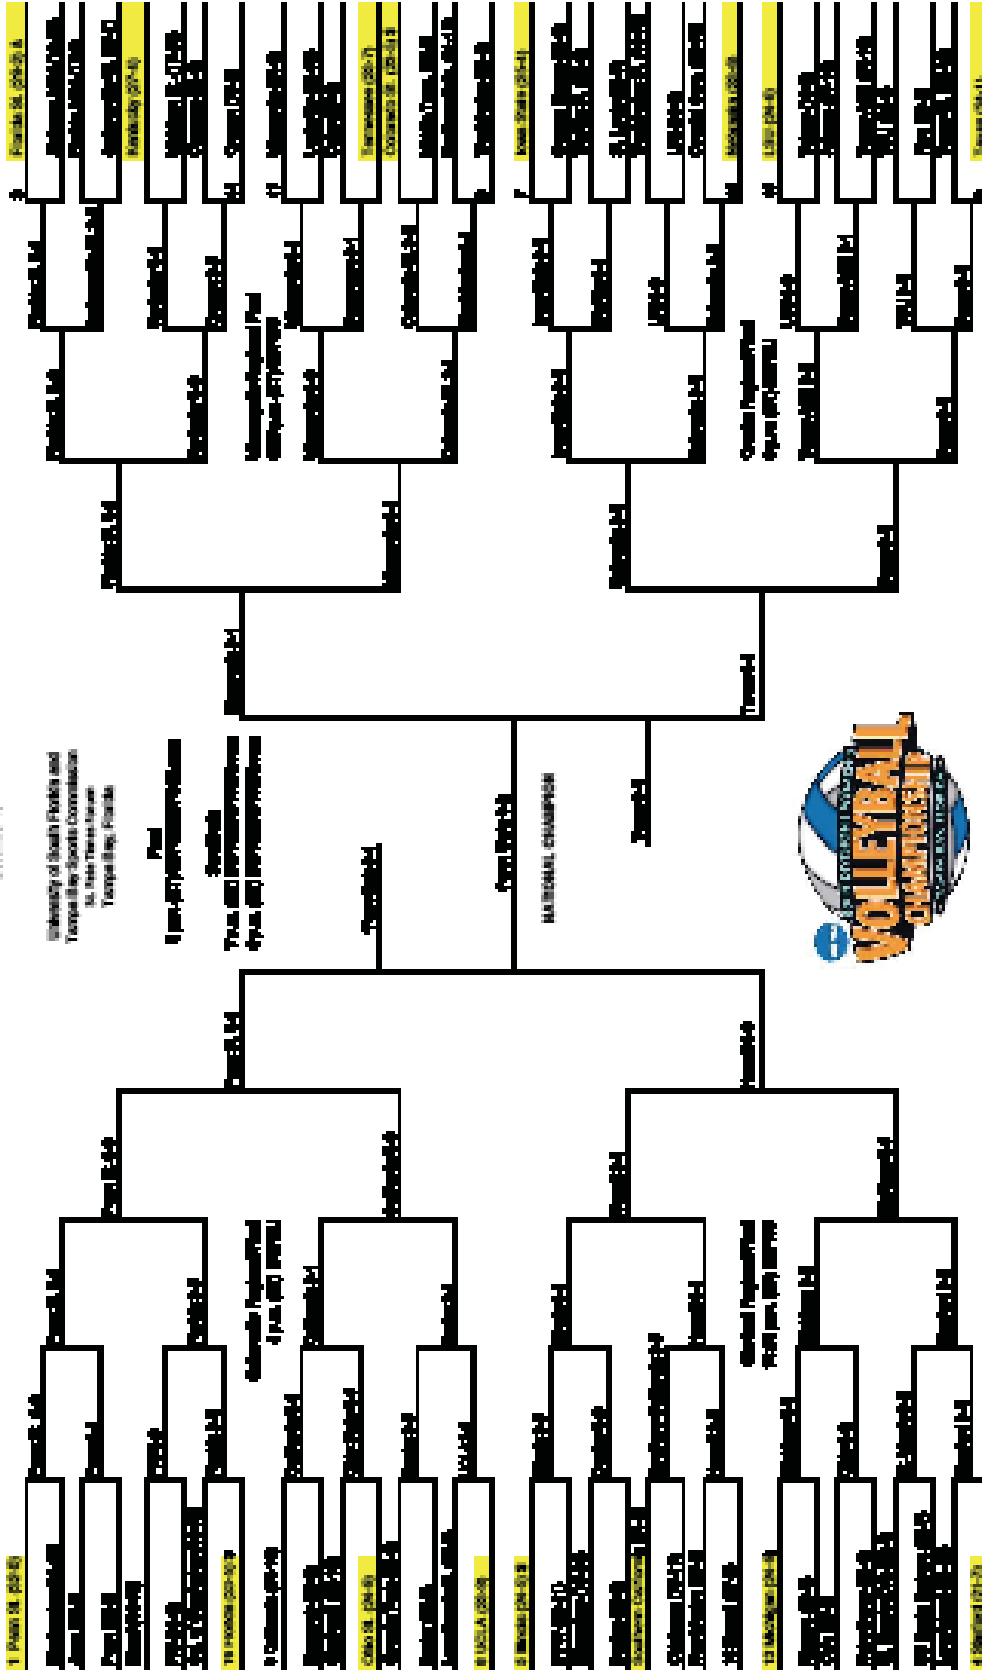

2009 Division I Women's

VOLLEYBALL CHAMPIONSHIP

First and Second Rounds
December 2-4, 4-5 and 6-8

Regionals
December 11-12

Semi Finals
December 17

National Championship
December 19

Semi Finals
December 17

Finals
December 19-20

*First and second round matches will be played at the campus of one of the participating institutions.

1-800-424-6224
www.ncaa.com
1-800-424-6224