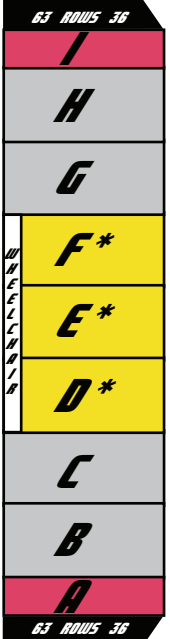

UNIVERSITY STADIUM

NW

NE

GATE 4

GATE 5

GATE 6

GATE 7

GATE 8

TICKET OFFICE

TICKET OFFICE

GENERAL ADMISSION

WEST STANDS

PRESS BOX &
ZIA SEATING*

EAST STANDS

GATE 3

GATE 2

SW

GATE 1

TOW DIEHM BUILDING
END ZONE CLUB

SE

GATE 9

UNM STUDENT ENTRANCE

PREMIUM	SILVER	CHERRY	UNM STUDENTS	END ZONE CLUB
\$150* /SEASON	\$108 /SEASON	\$72 /SEASON	FREE	\$500 /SEASON
\$32 /GAME	\$25 /GAME	\$15 /GAME	\$10 /GUEST	
\$36 /NMSU, TH. TECH	\$30 /NMSU, TH. TECH	\$20 /NMSU, TH. TECH	\$15 /GUEST NMSU, TT	