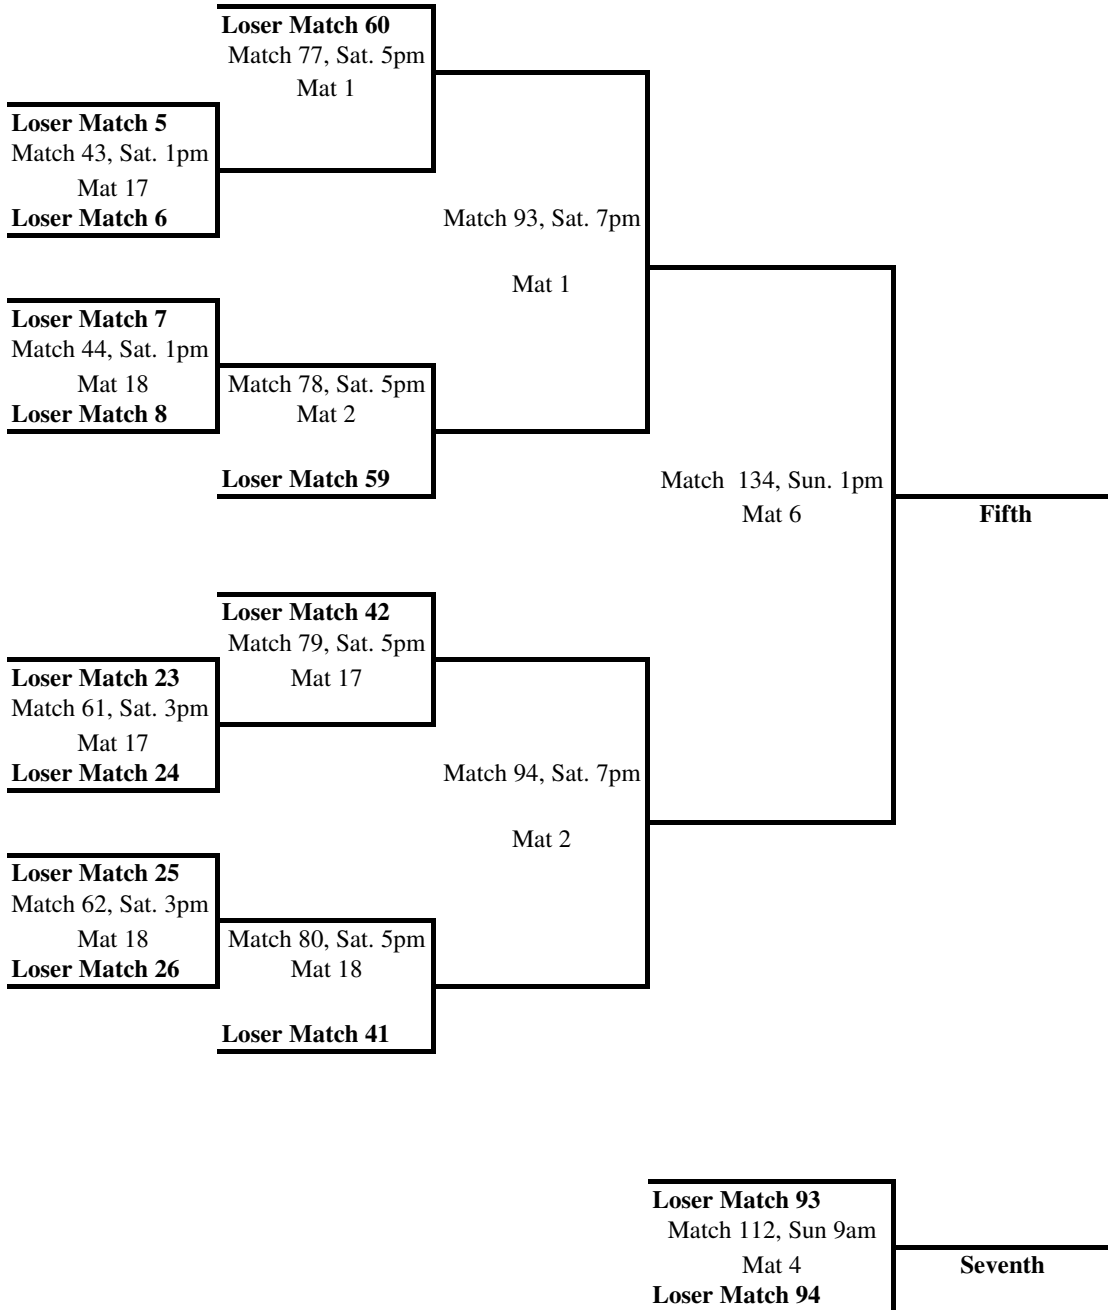

Semi-Finals

Championship

#1 Central Oklahoma

Match 5, Sat. 9am
Mat 1

Augustana (SD)

Match 41, Sat. 1pm
Mat 1

West Liberty

Match 6, Sat. 9am
Mat 2

Match 24, Sat. 11am
Mat 2

#6 Fort Hays State

Match 124, Sun. 11am
Mat 6

#7 Western State

Match 25, Sat. 11am
Mat 17

Mercyhurst

Match 60, Sat. 3pm
Mat 2

Minn St.-Moorehead

Match 26, Sat. 11am
Mat 18

#2 Nebraska - Kearney

Loser Match 123
Match 133, Sun. 1pm
Mat 5
Loser Match 124

Third

Tournament Bracket

Division II - Consolation

Preliminary Second Round Third Round Fifth Place

Tournament Bracket

Division III - Championship

Tournament Bracket Division III - Consolation

Tournament Bracket

NAIA - Championship

Tournament Bracket

NAIA - Consolation

Preliminary Second Round Third Round Fifth Place