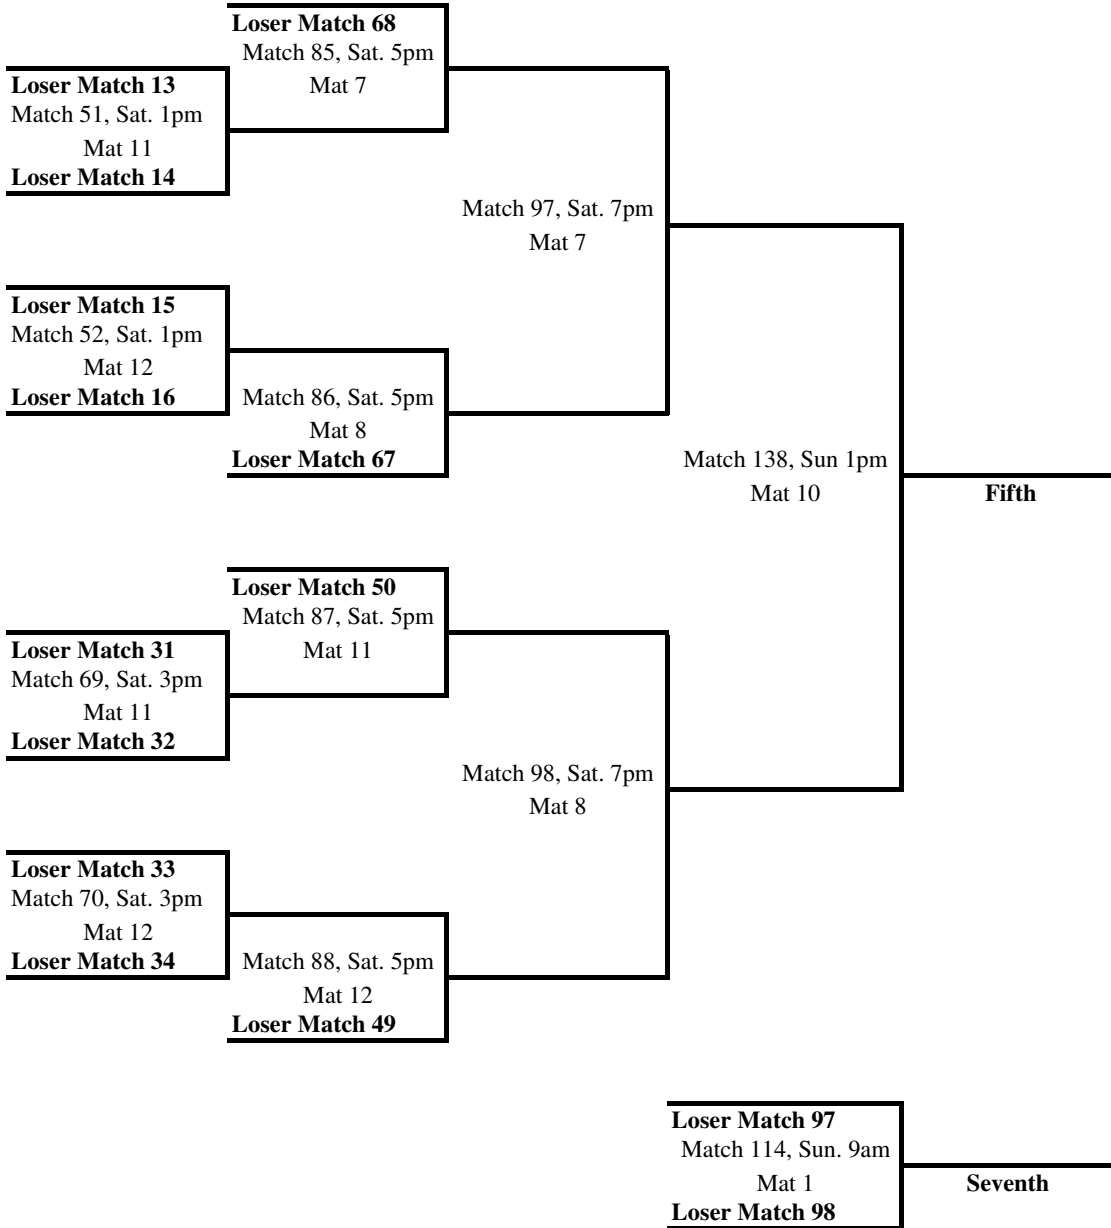

Semi-Finals

Championship

#1 Central Oklahoma

Match 5, Sat. 9am
Mat 1

Augustana (SD)

Match 41, Sat. 1pm
Mat 1

West Liberty

Match 6, Sat. 9am
Mat 2

Tournament Bracket

Division III - Championship

Tournament Bracket Division III - Consolation

Tournament Bracket

NAIA - Championship

Tournament Bracket

NAIA - Consolation

Preliminary Second Round Third Round Fifth Place