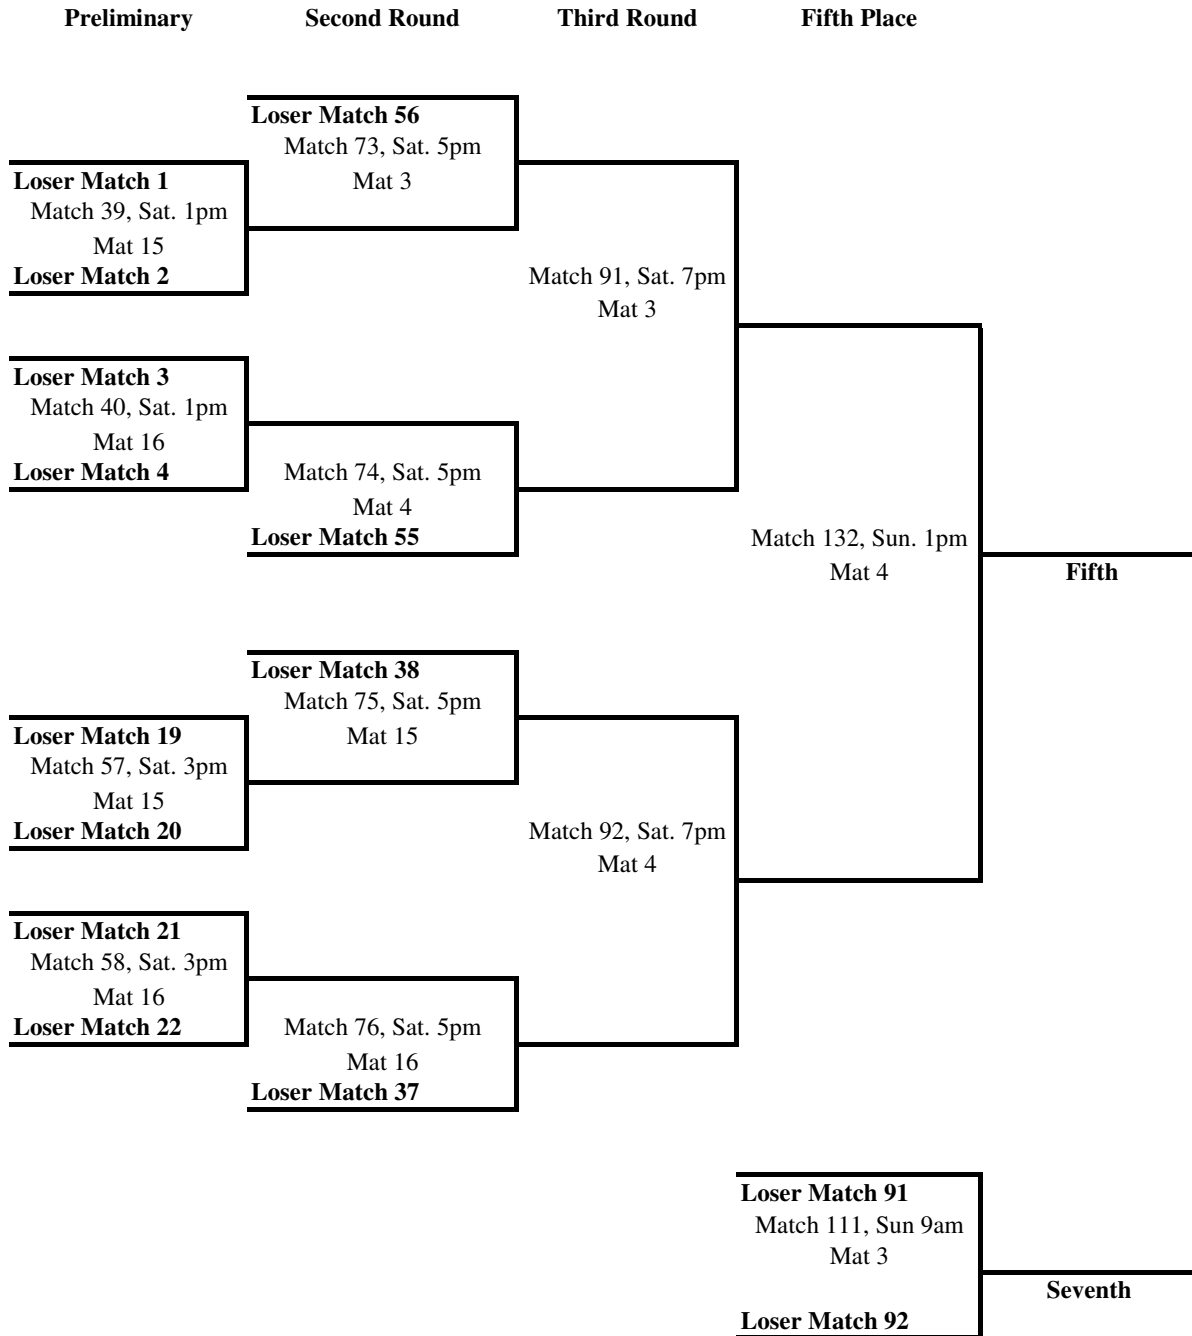

Tournament Bracket

Division I - Championship

Tournament Bracket

Division I - Consolation

Tournament Bracket

Division II - Championship

Preliminary

Quarter Finals

Semi-Finals

Championship

#1 Central Oklahoma

Match 5, Sat. 9am
Mat 1

Augustana (SD)

Match 41, Sat. 1pm
Mat 1

West Liberty

Match 6, Sat. 9am
Mat 2