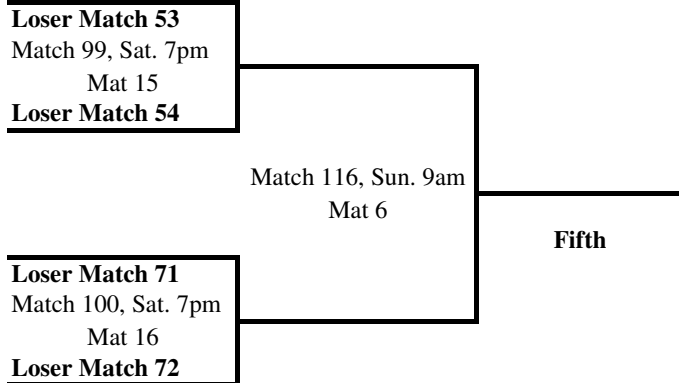

Third

Tournament Bracket

NJCAA - Consolation

Preliminary

Fifth Place

Tournament Bracket
NCWA Division

Round 1

Central Florida Match 17, Sat, 9am Mat 9
Wisconsin - Milwaukee