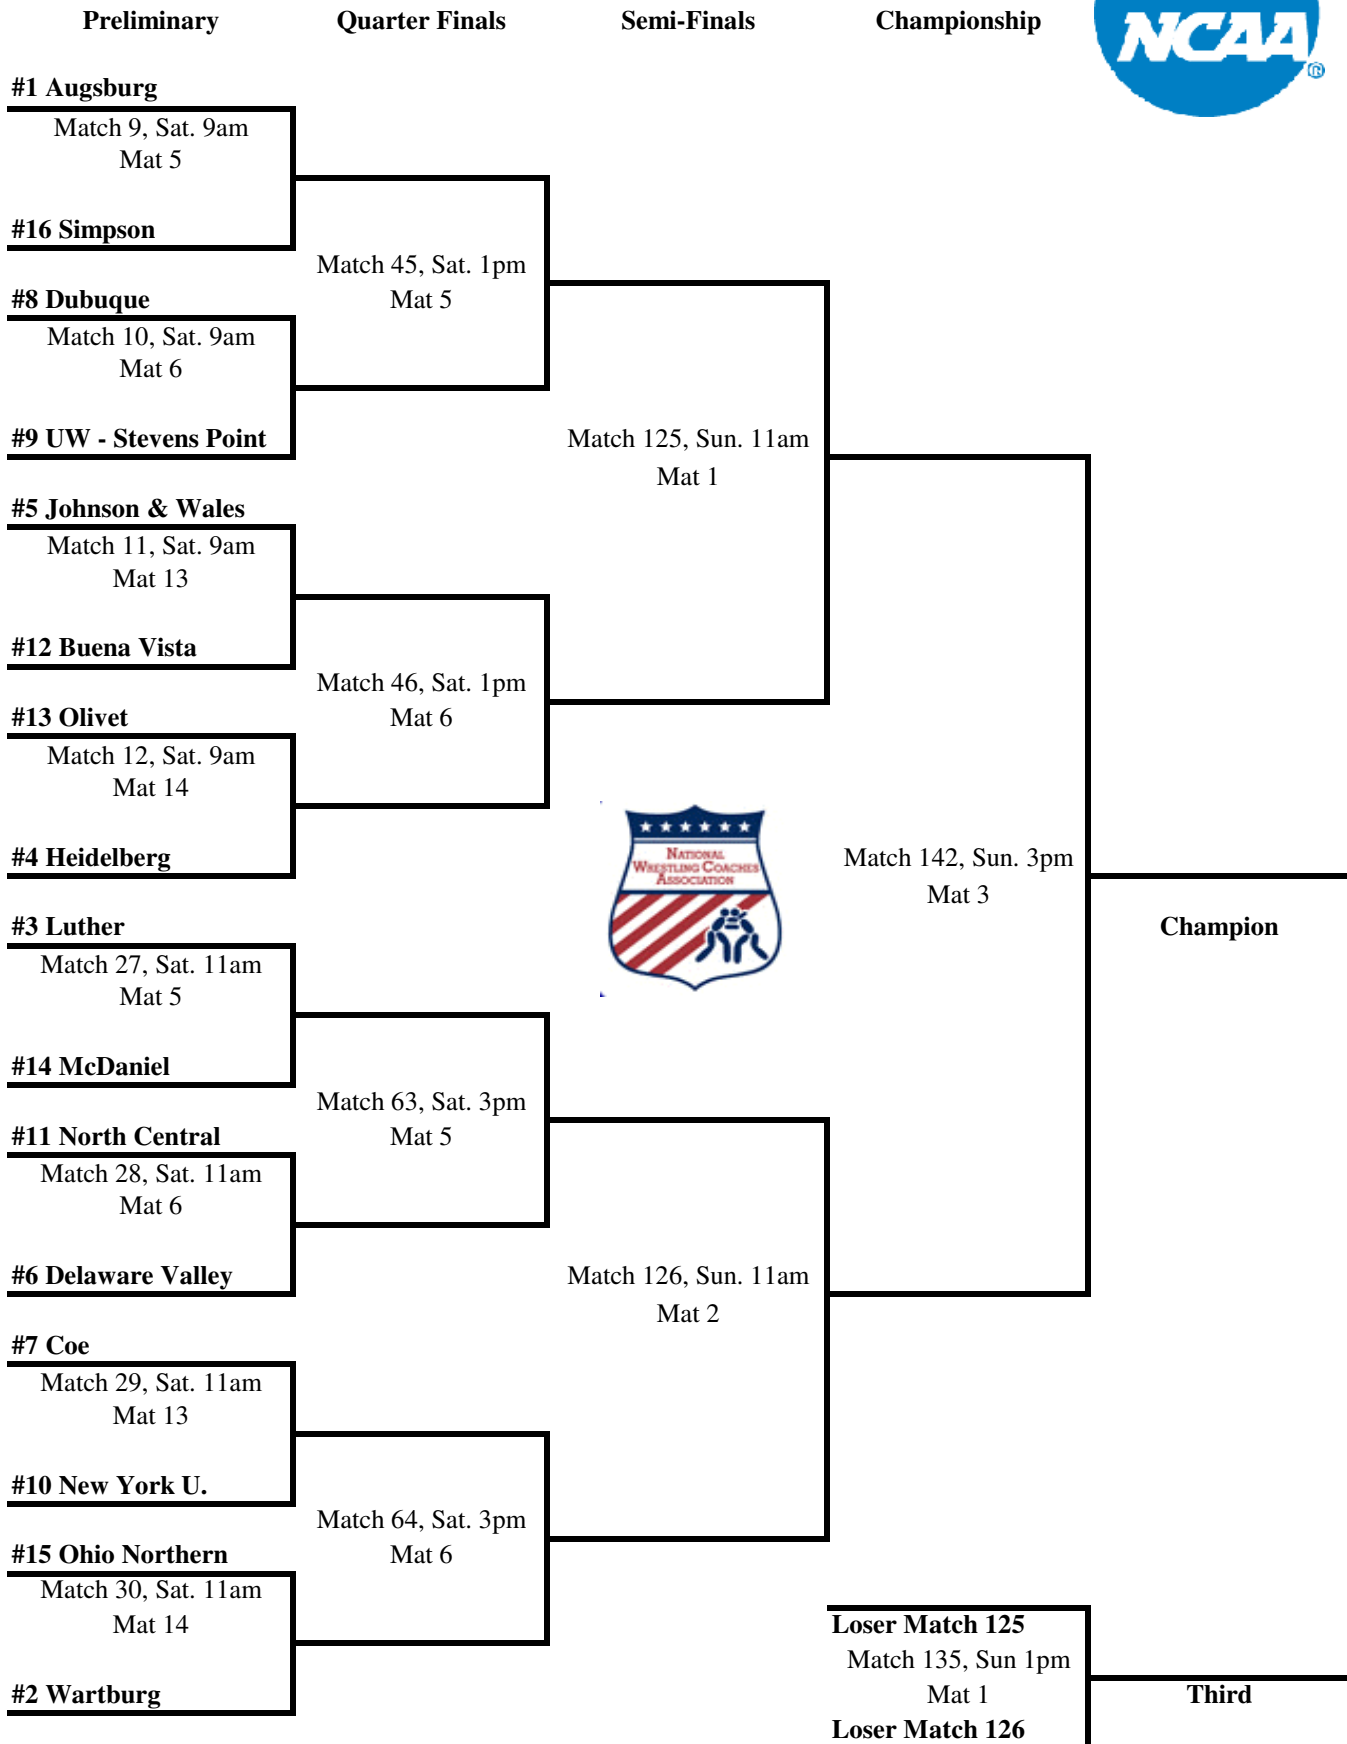

Tournament Bracket

Division III - Championship