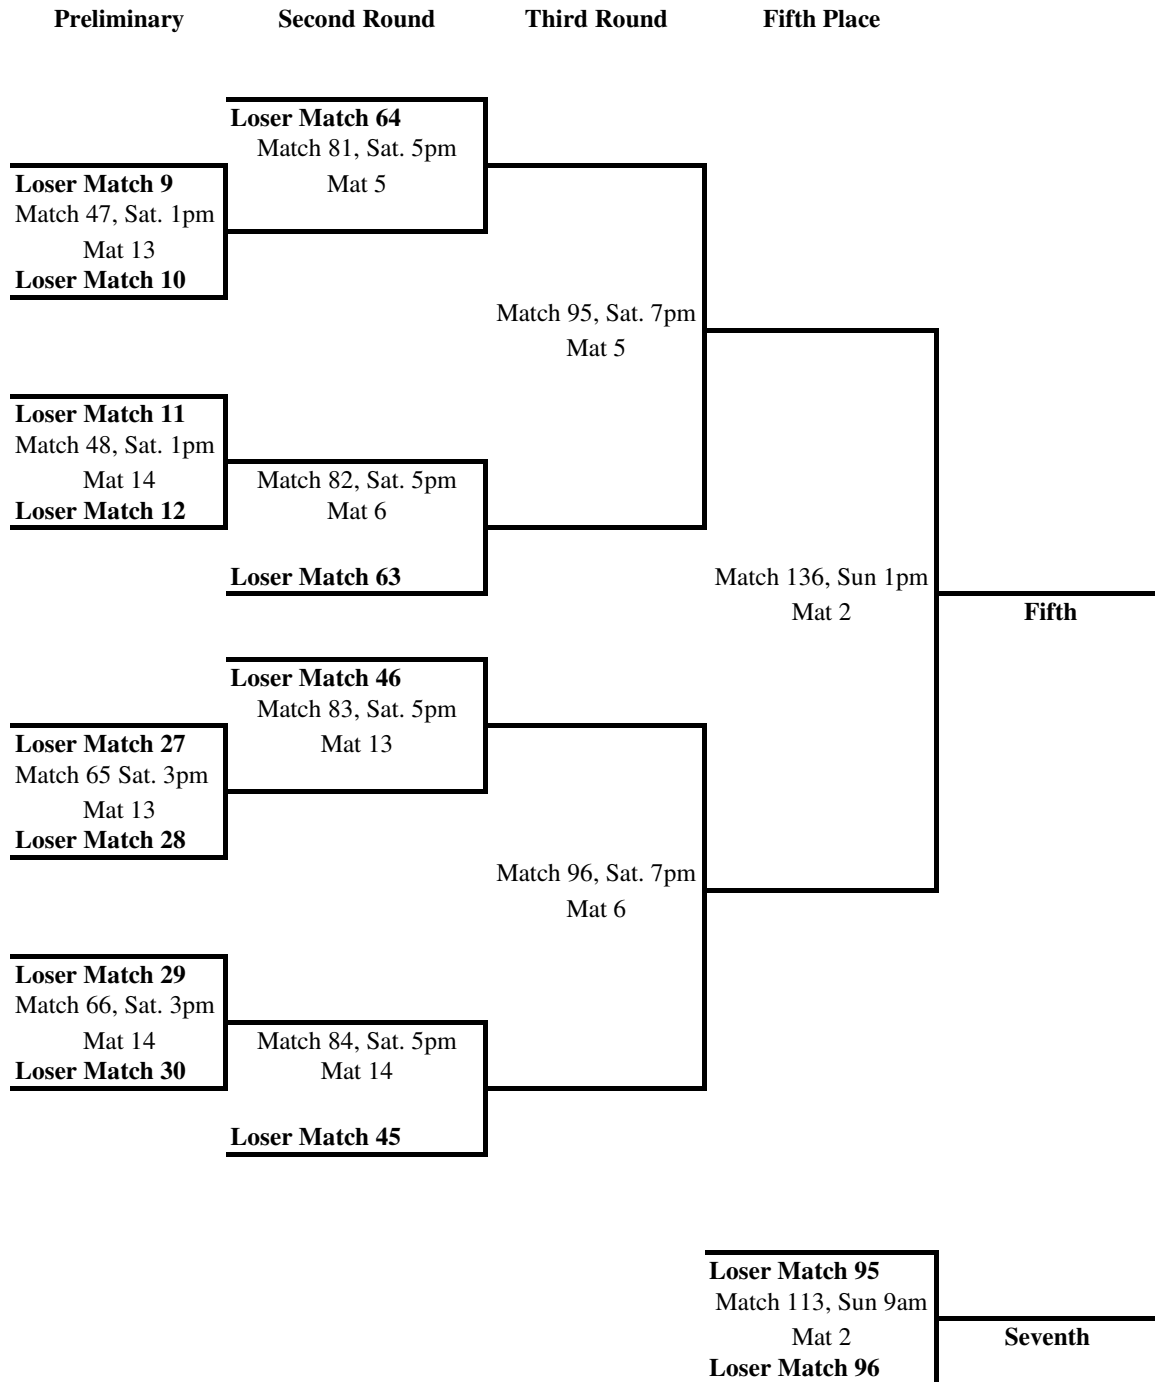

Semi-Finals

Championship

#1 Central Oklahoma

Match 5, Sat. 9am
Mat 1

Augustana (SD)

Match 41, Sat. 1pm
Mat 1

West Liberty

Match 6, Sat. 9am
Mat 2

Match 24, Sat. 11am
Mat 2

#6 Fort Hays State

Match 124, Sun. 11am
Mat 6

#7 Western State

Match 25, Sat. 11am
Mat 17

Mercyhurst

Match 60, Sat. 3pm
Mat 2

Minn St.-Moorehead

Match 26, Sat. 11am
Mat 18

#2 Nebraska - Kearney

Loser Match 123
Match 133, Sun. 1pm
Mat 5
Loser Match 124

Third

Tournament Bracket

Division II - Consolation

Preliminary Second Round Third Round Fifth Place

Tournament Bracket

Division III - Championship

Tournament Bracket Division III - Consolation

Tournament Bracket

NAIA - Championship

Tournament Bracket

NAIA - Consolation

Preliminary Second Round Third Round Fifth Place