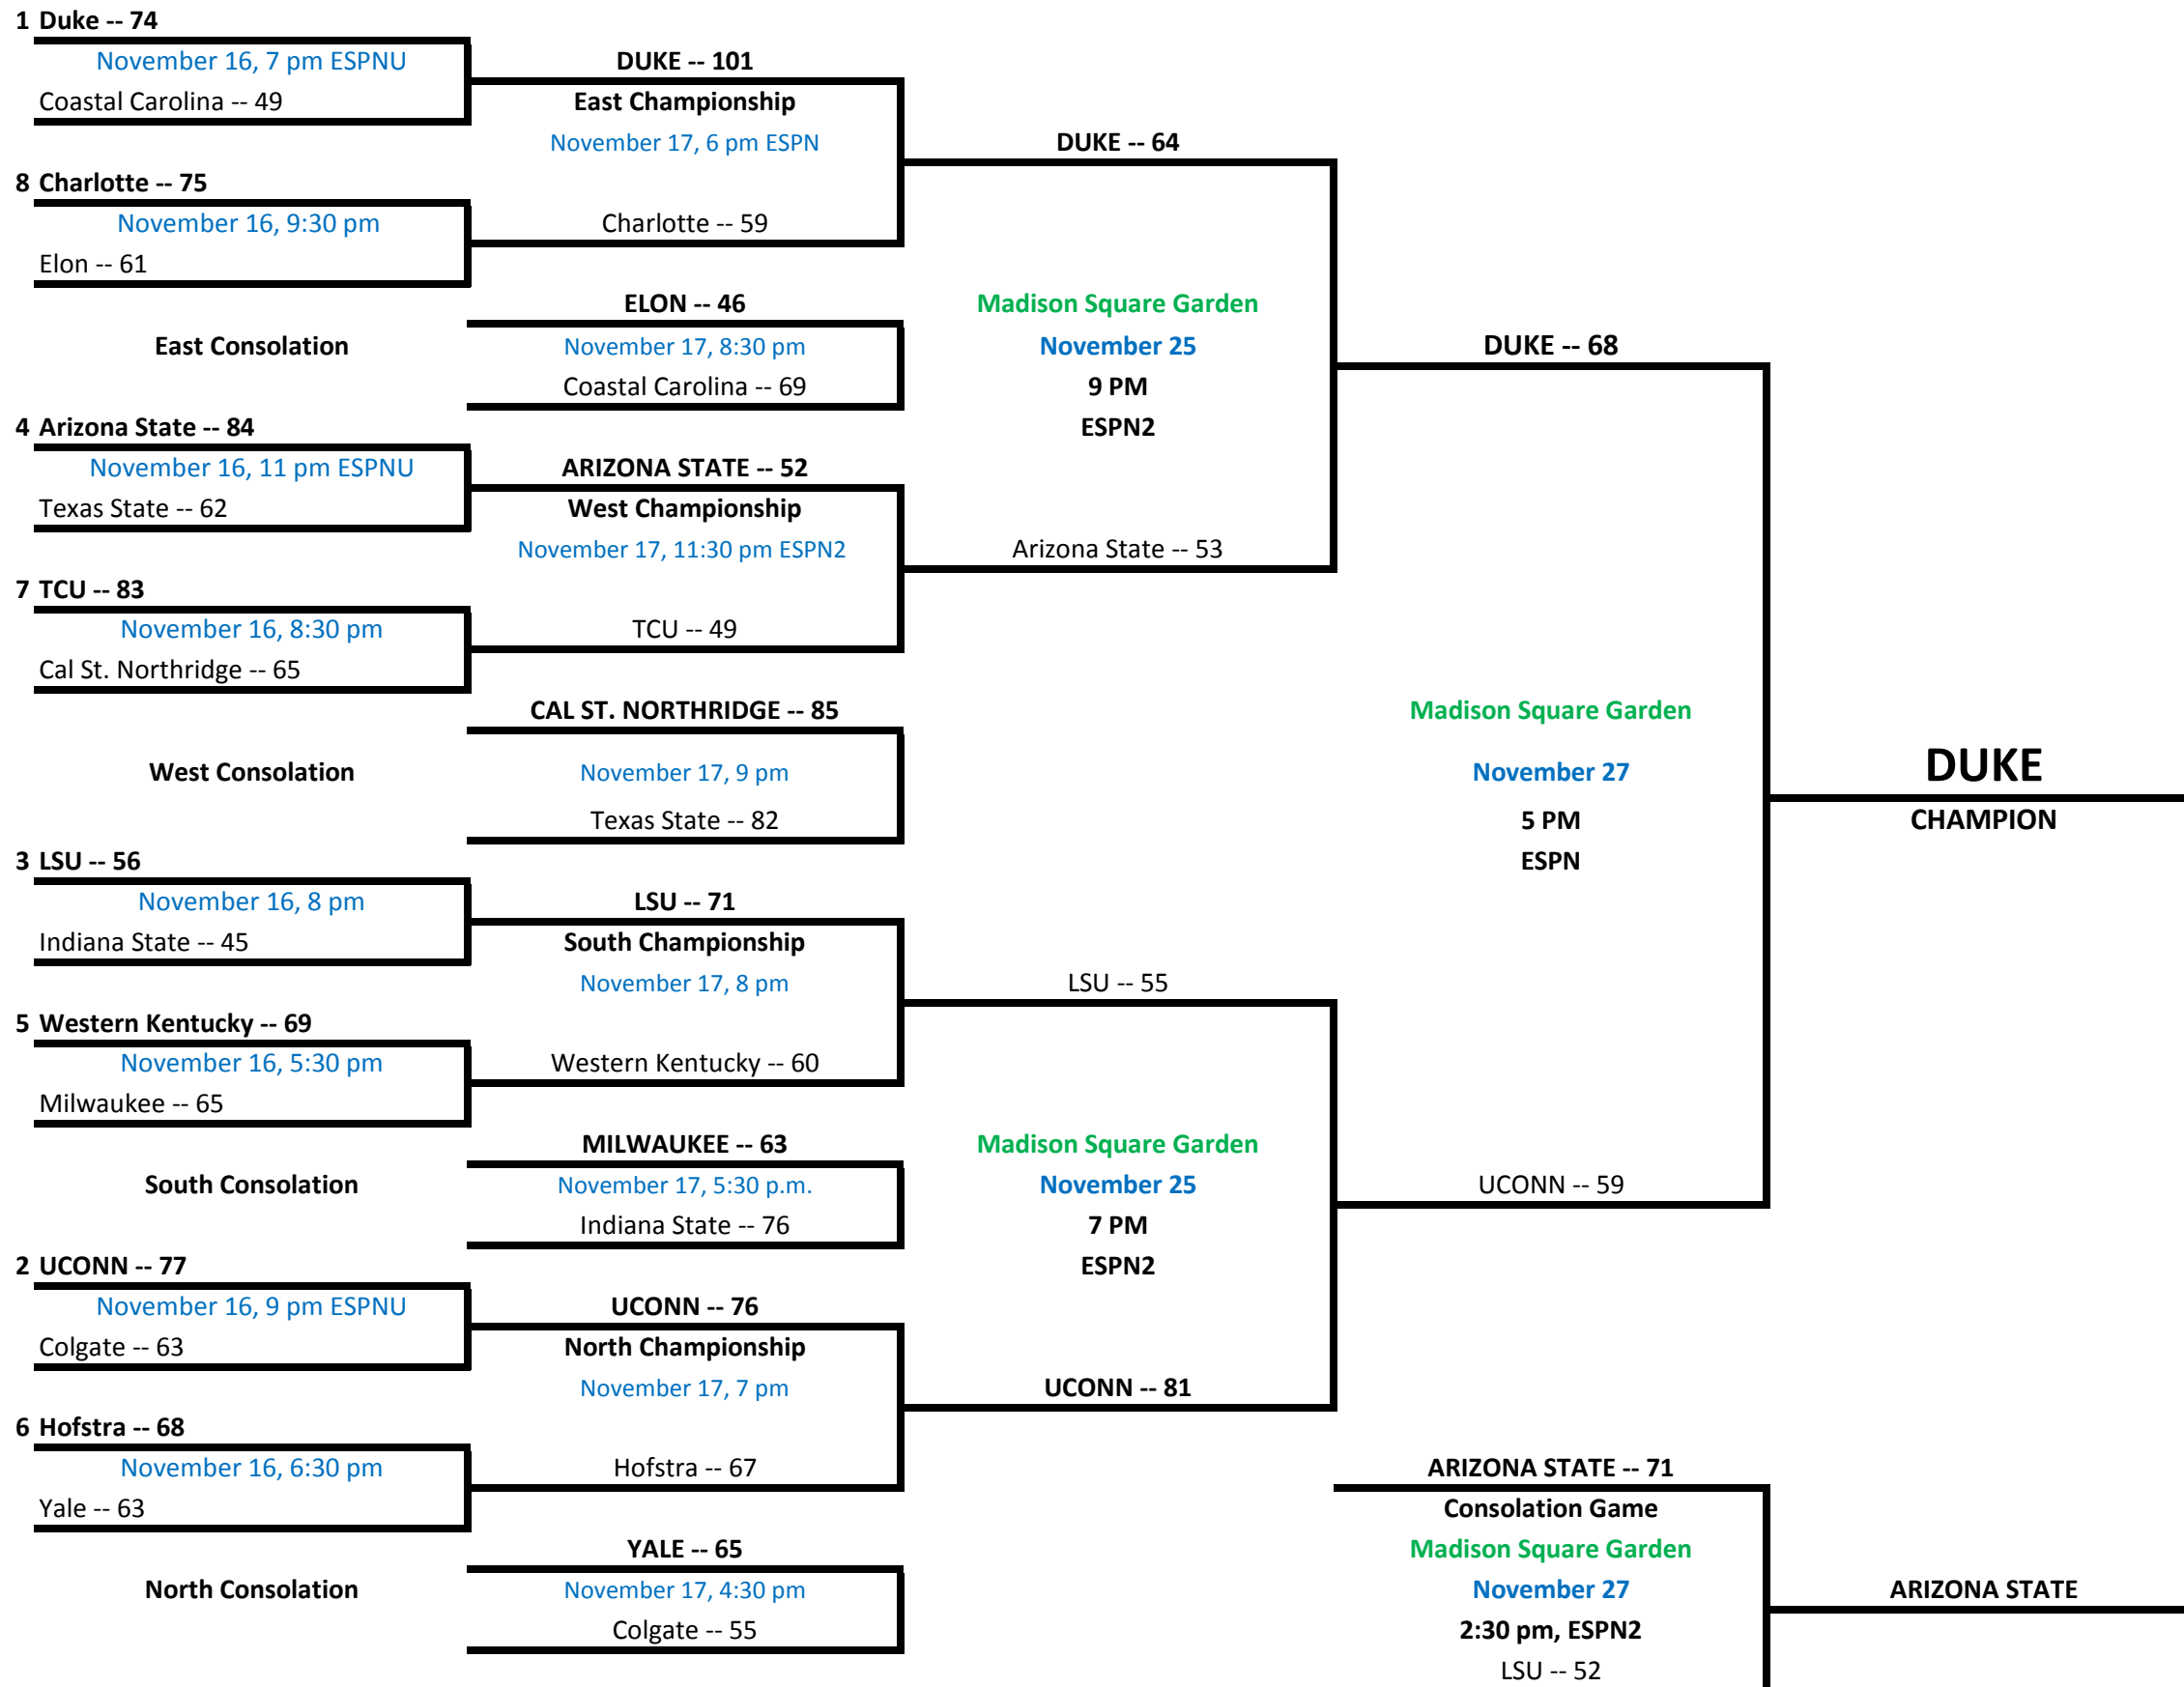

2009 DICK'S SPORTING GOODS NIT SEASON TIP-OFF

College Basketball's Beginning...
"FIRST FOUR™"

www.nit.org

REGIONAL ROUND
November 16 & 17

SEMIFINAL ROUND
November 25

CHAMPIONSHIP ROUND
November 27

EAST
Durham, NC
Cameron Indoor Stadium

WEST
Tempe, AZ
Wells Fargo Arena

SOUTH
Baton Rouge, LA
Pete Maravich Assembly Center

NORTH
Storrs, CT
Harry A. Gampel Pavilion

Consolation Round
November 23, 24

ALL GAMES EASTERN TIME // HOME TEAM IN BOLD