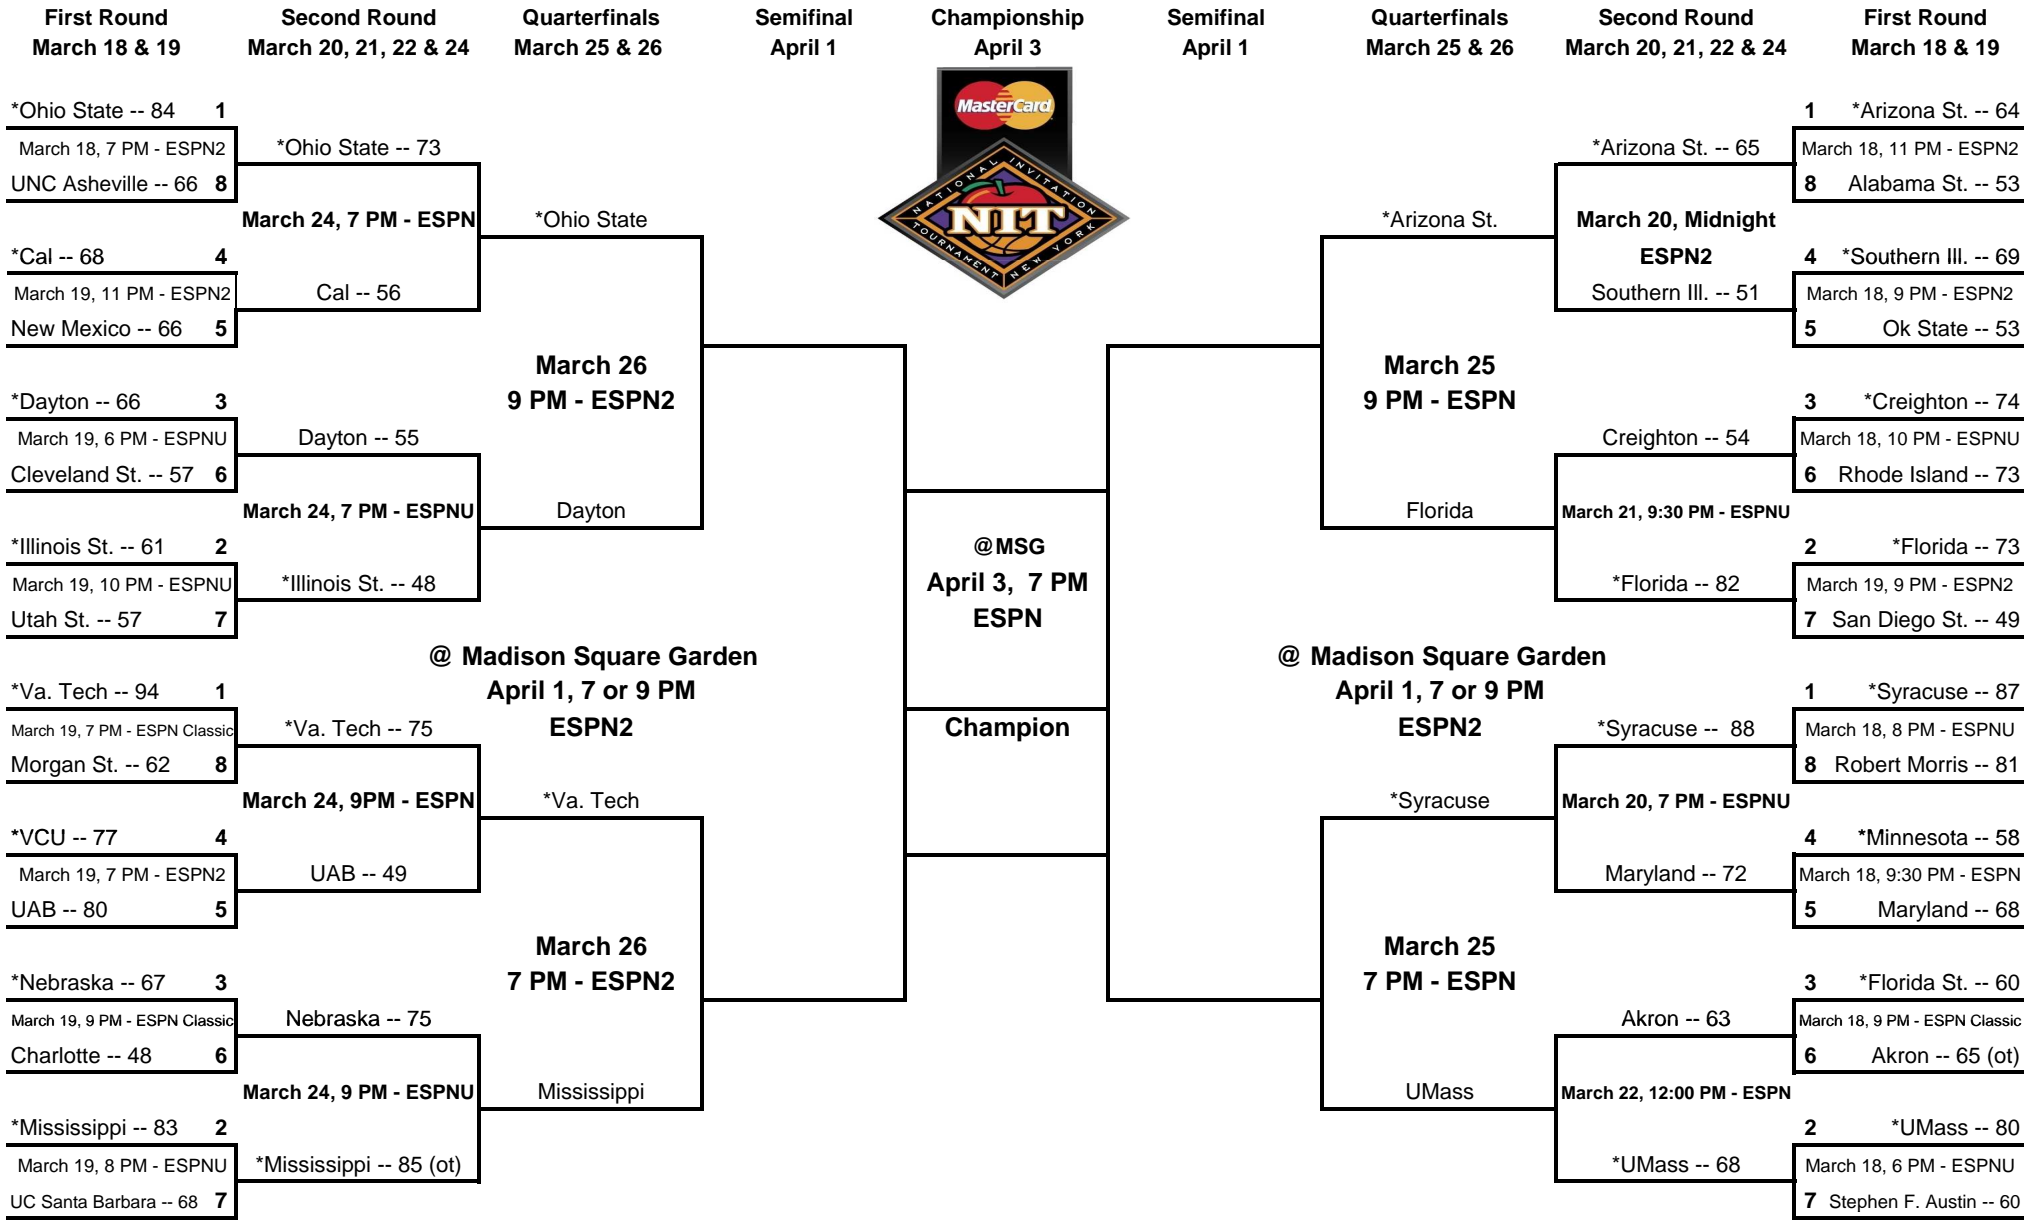

# 2008 MasterCard NIT

© Copyright 2008 NIT, L.L.C.

All Games Eastern Time // \*HOME TEAM