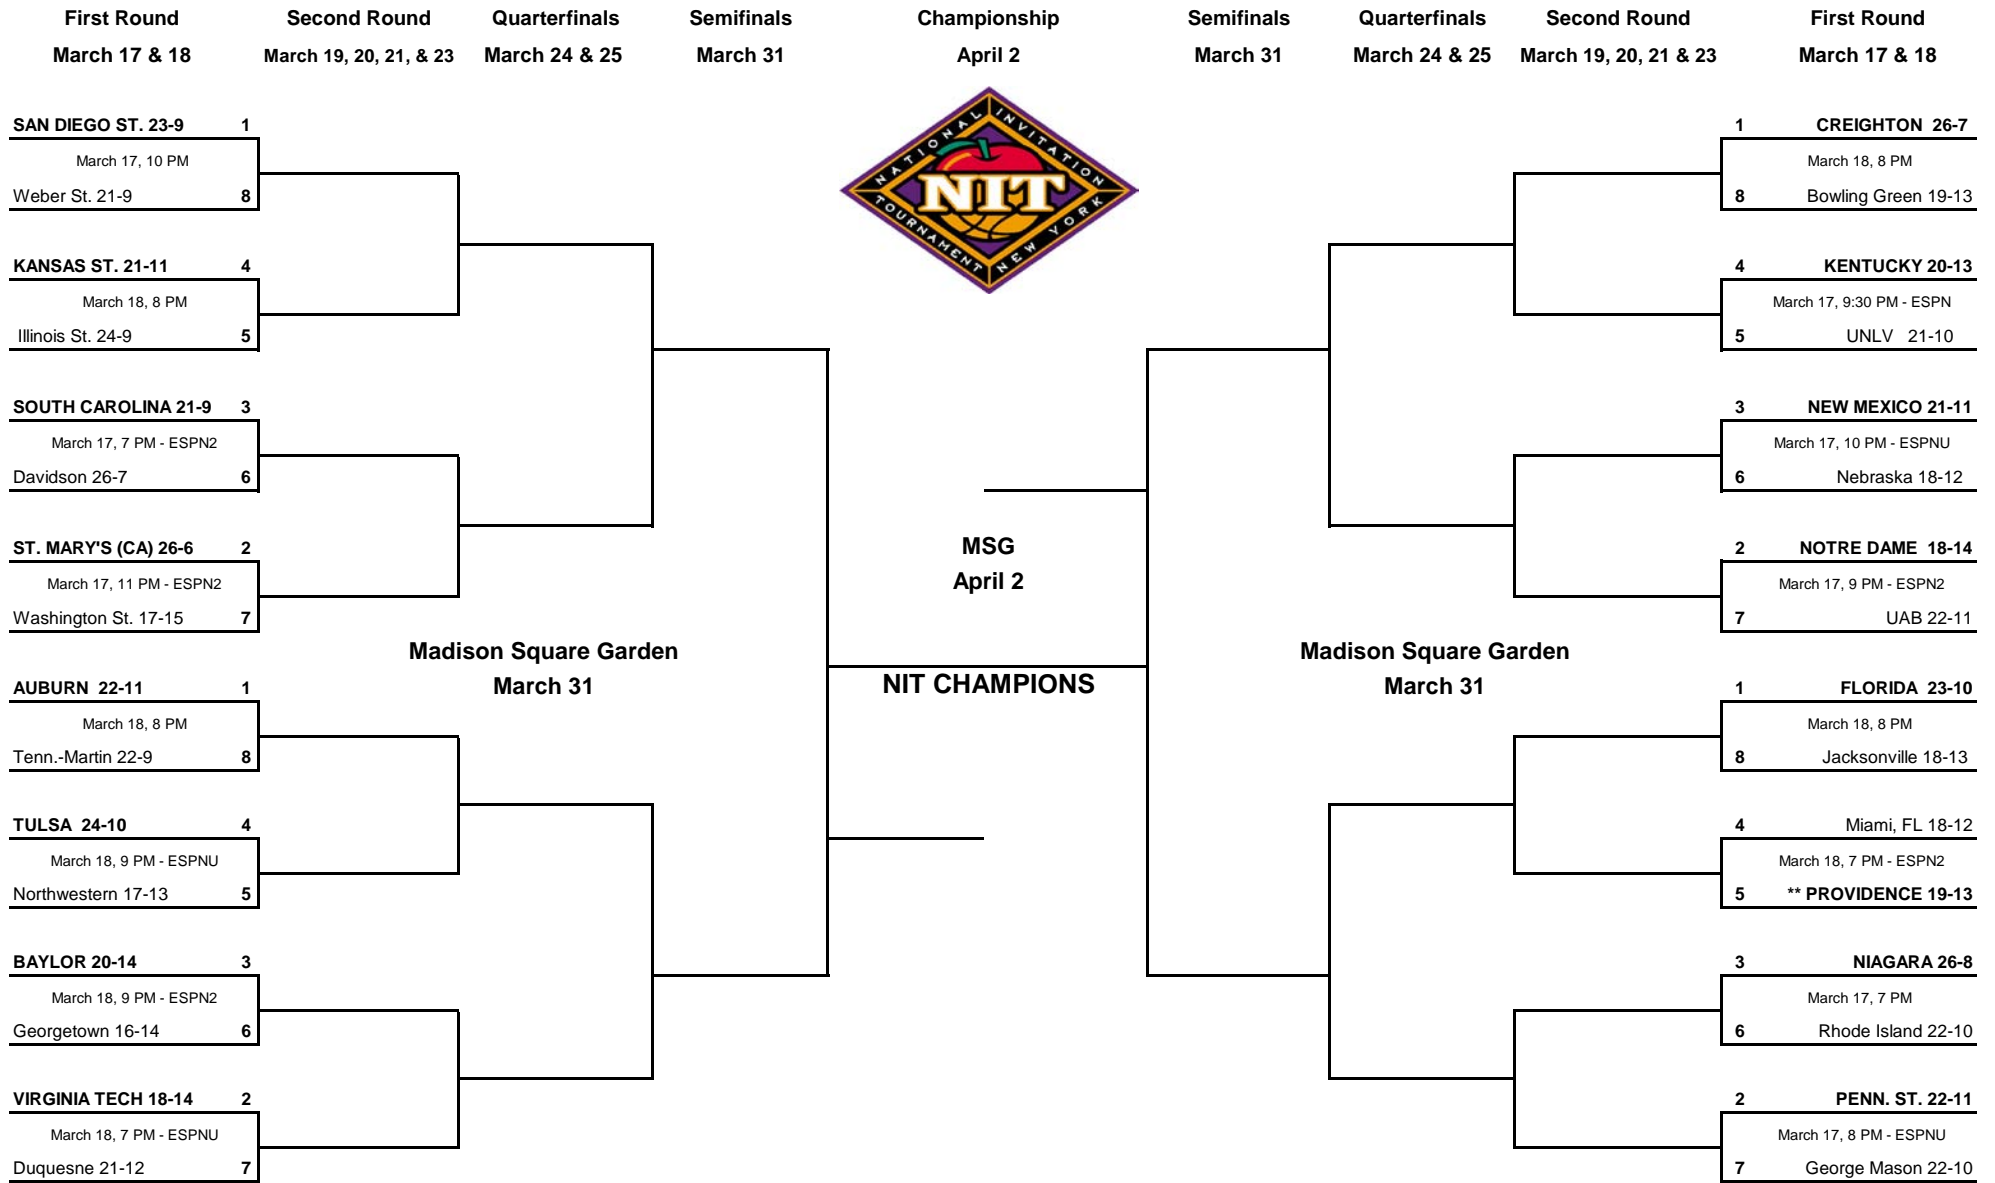

2009 NATIONAL INVITATION TOURNAMENT

© Copyright 2009 NIT, L.L.C.

All Games Eastern Time // HOME TEAM IN BOLD AND CAPS

****Providence will host Miami in first round**