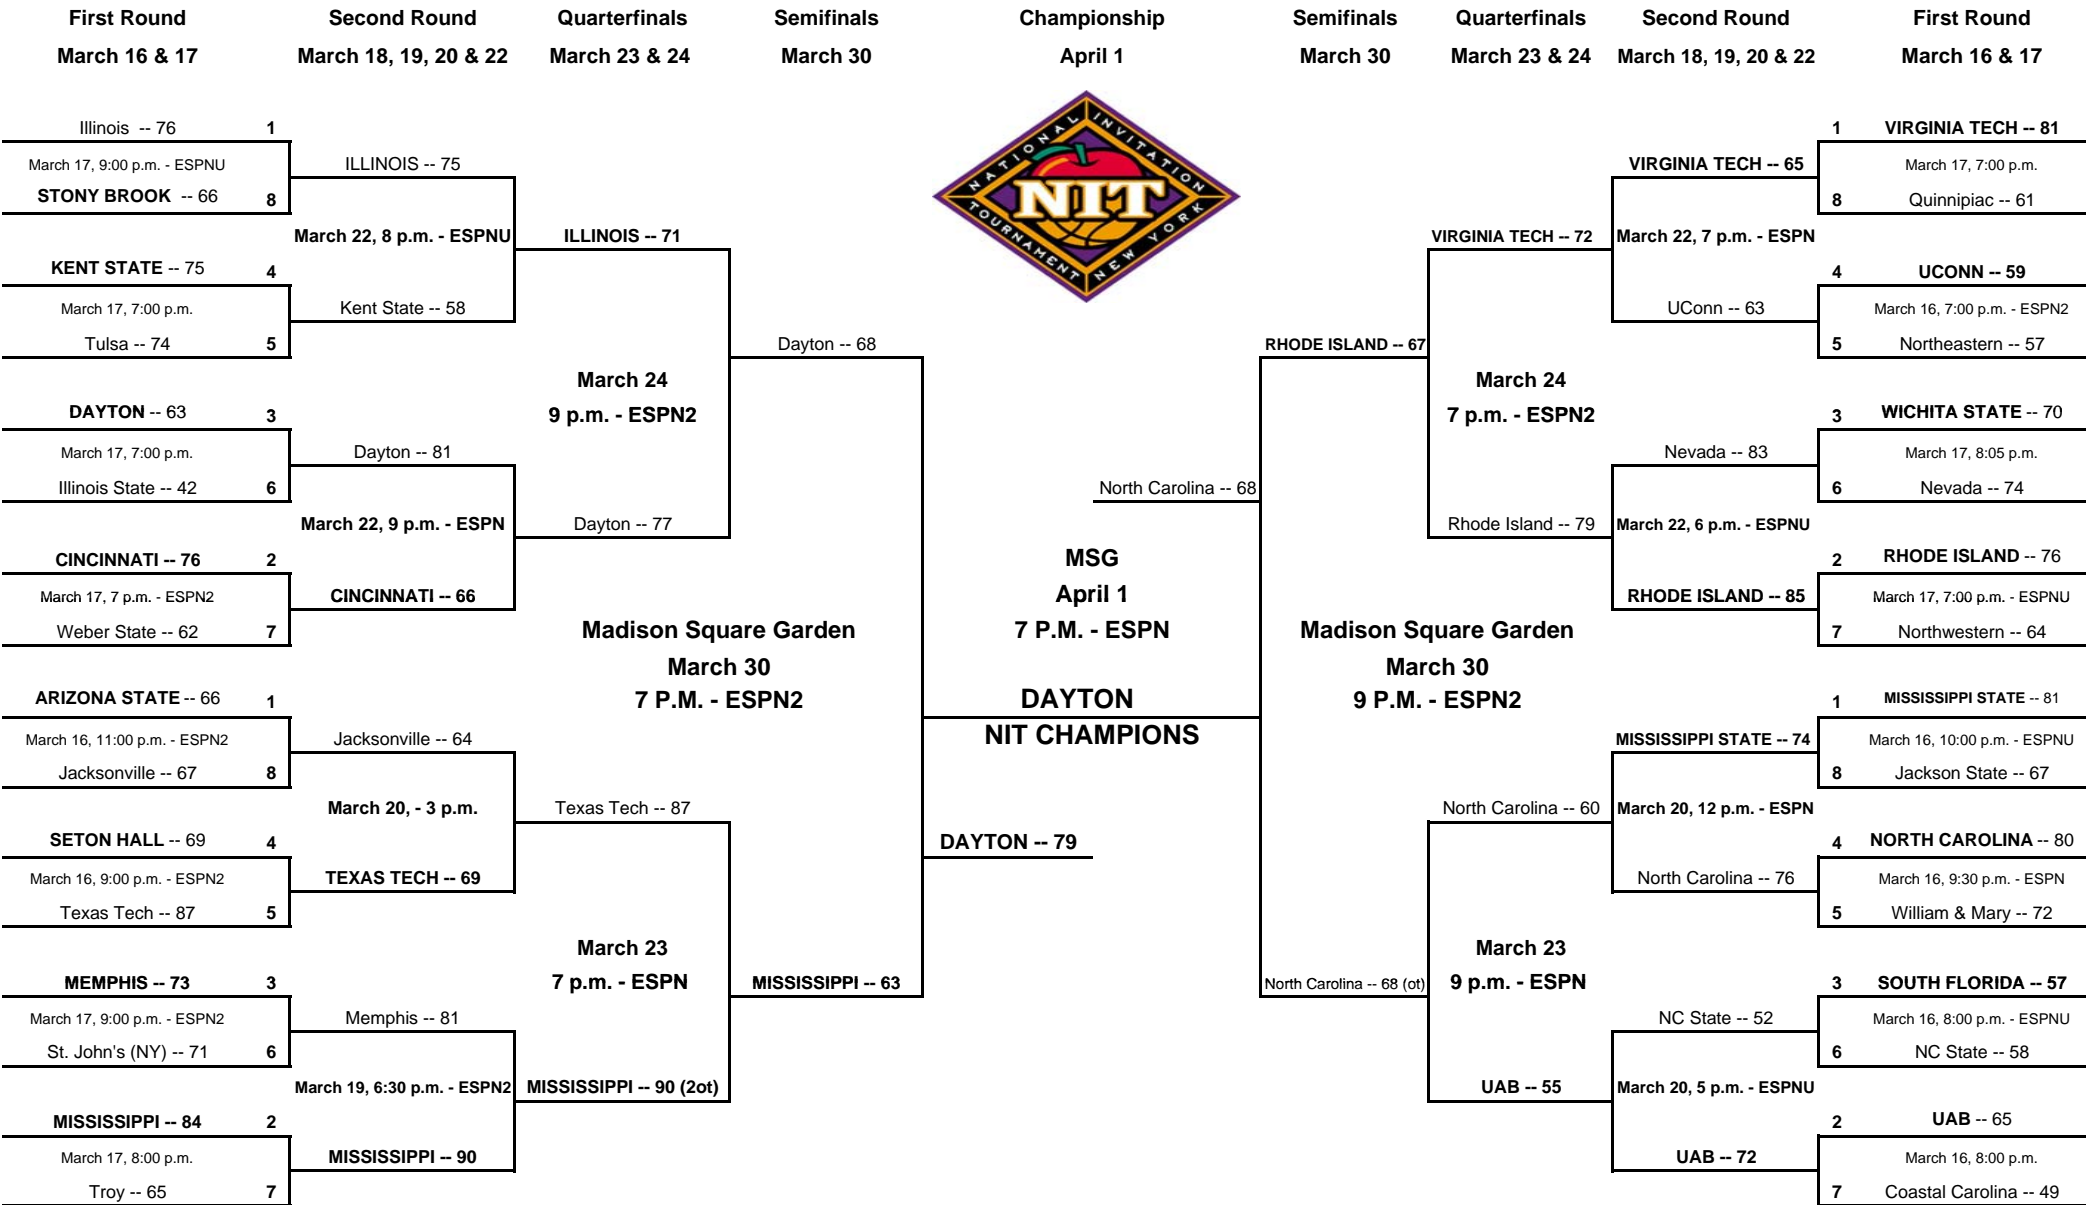

2010 NATIONAL INVITATION TOURNAMENT®

© Copyright 2010 NIT, L.L.C.

All Games Eastern Time // HOME TEAM IN BOLD AND CAPS