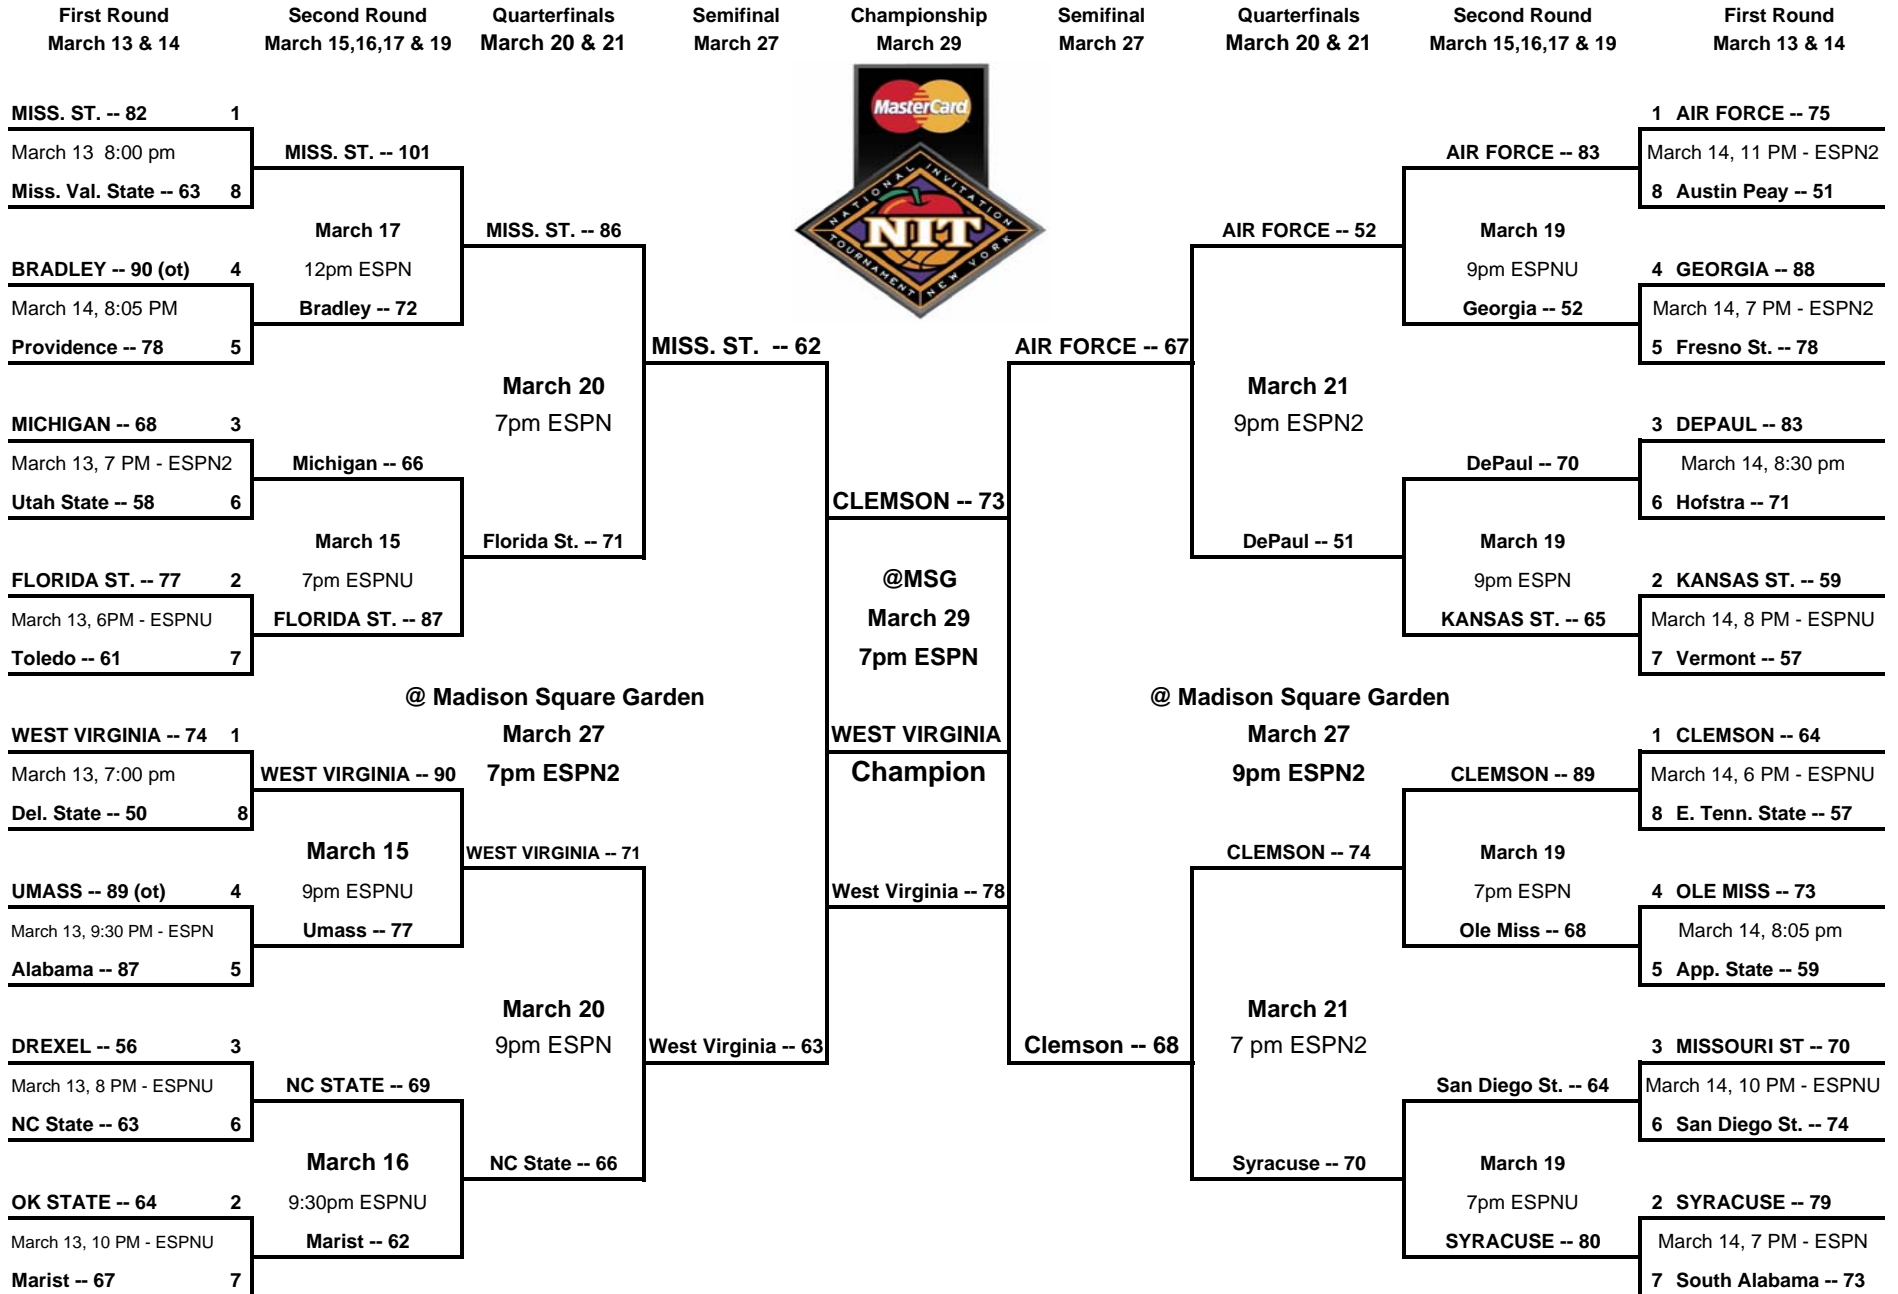

2007 MasterCard NIT

© Copyright 2007 NIT, L.L.C.

All Games Eastern Time // HOME TEAM IN CAPS