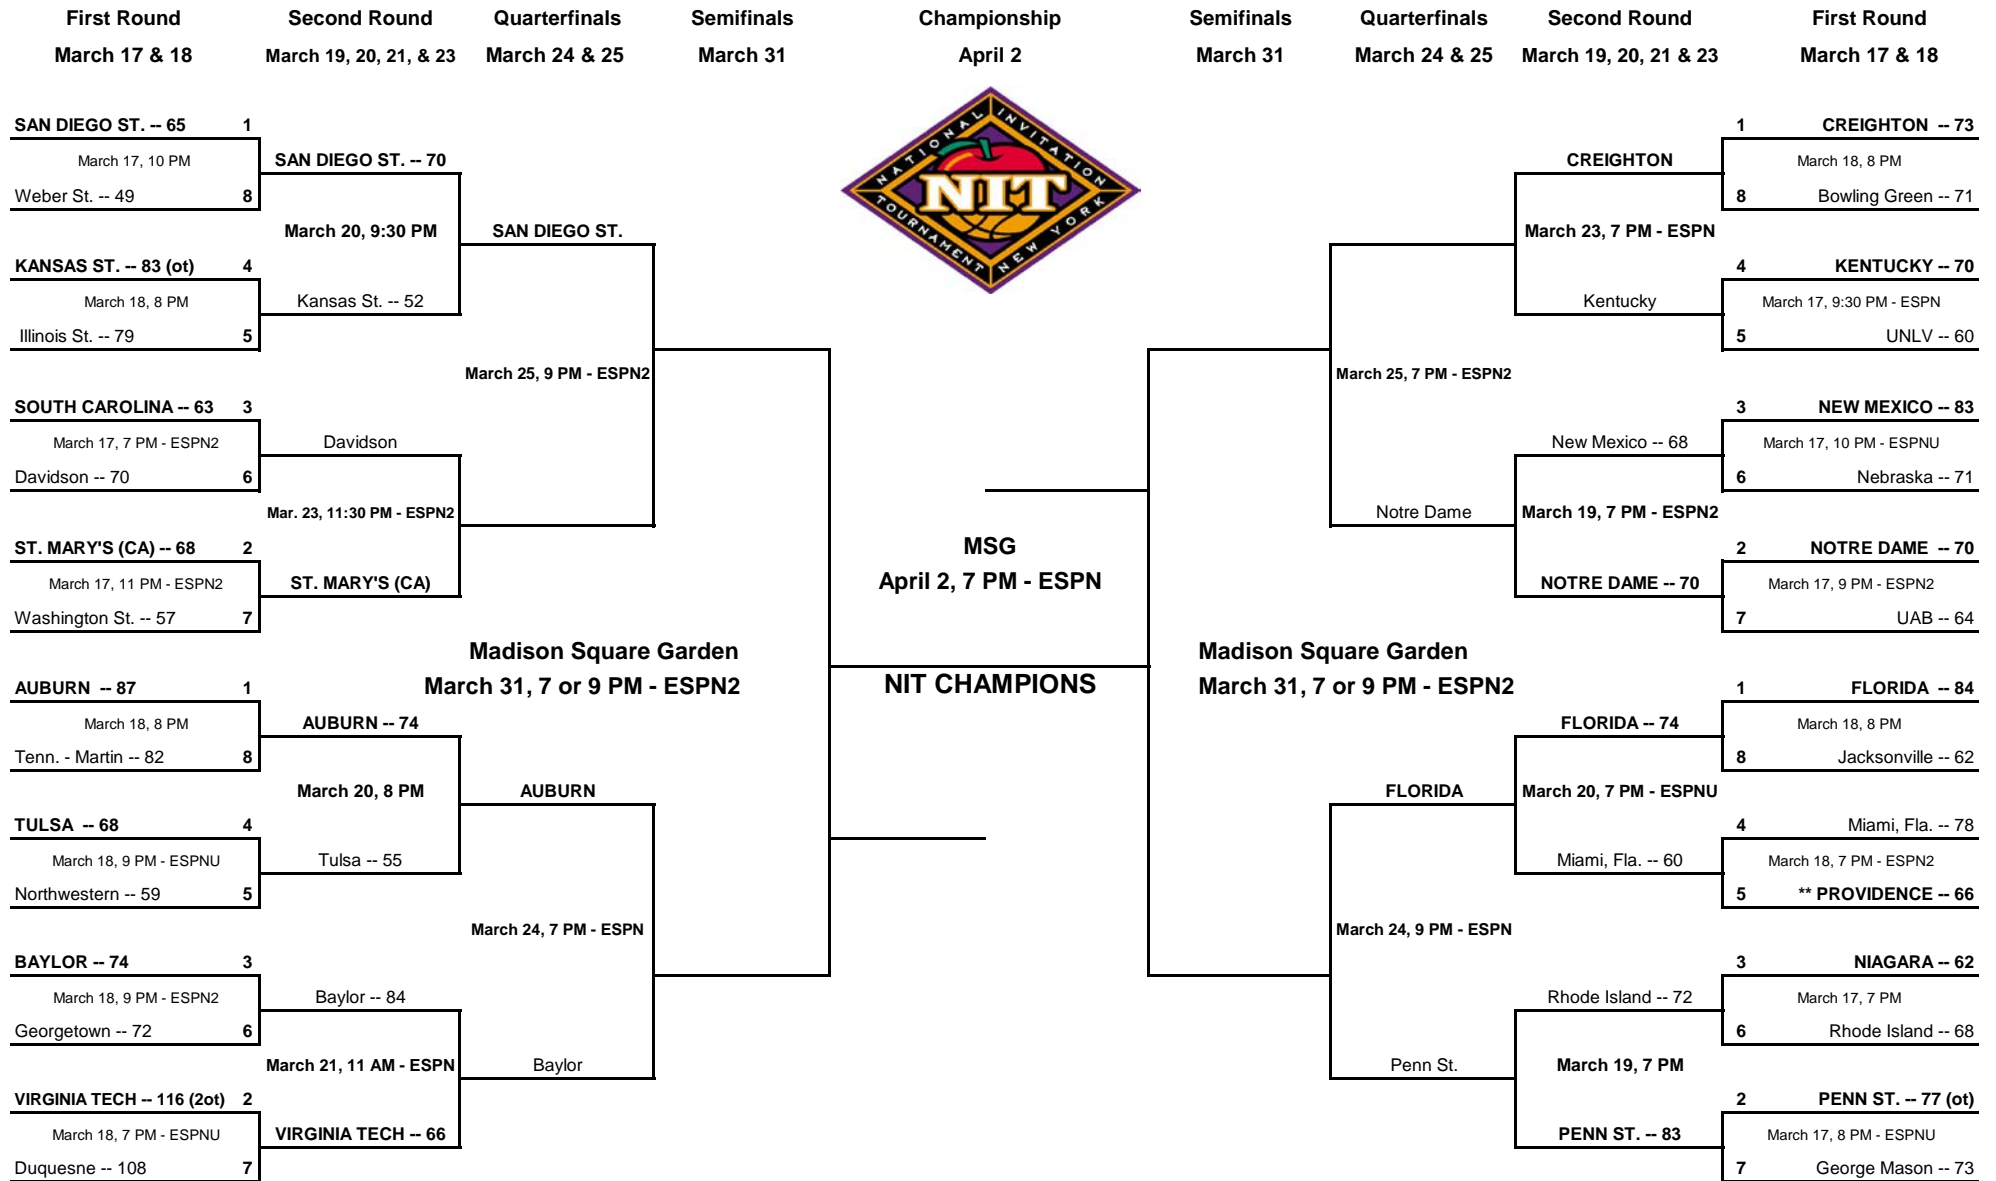

2009 NATIONAL INVITATION TOURNAMENT

© Copyright 2009 NIT, L.L.C.

All Games Eastern Time // HOME TEAM IN BOLD AND CAPS

**Providence will host Miami in first round