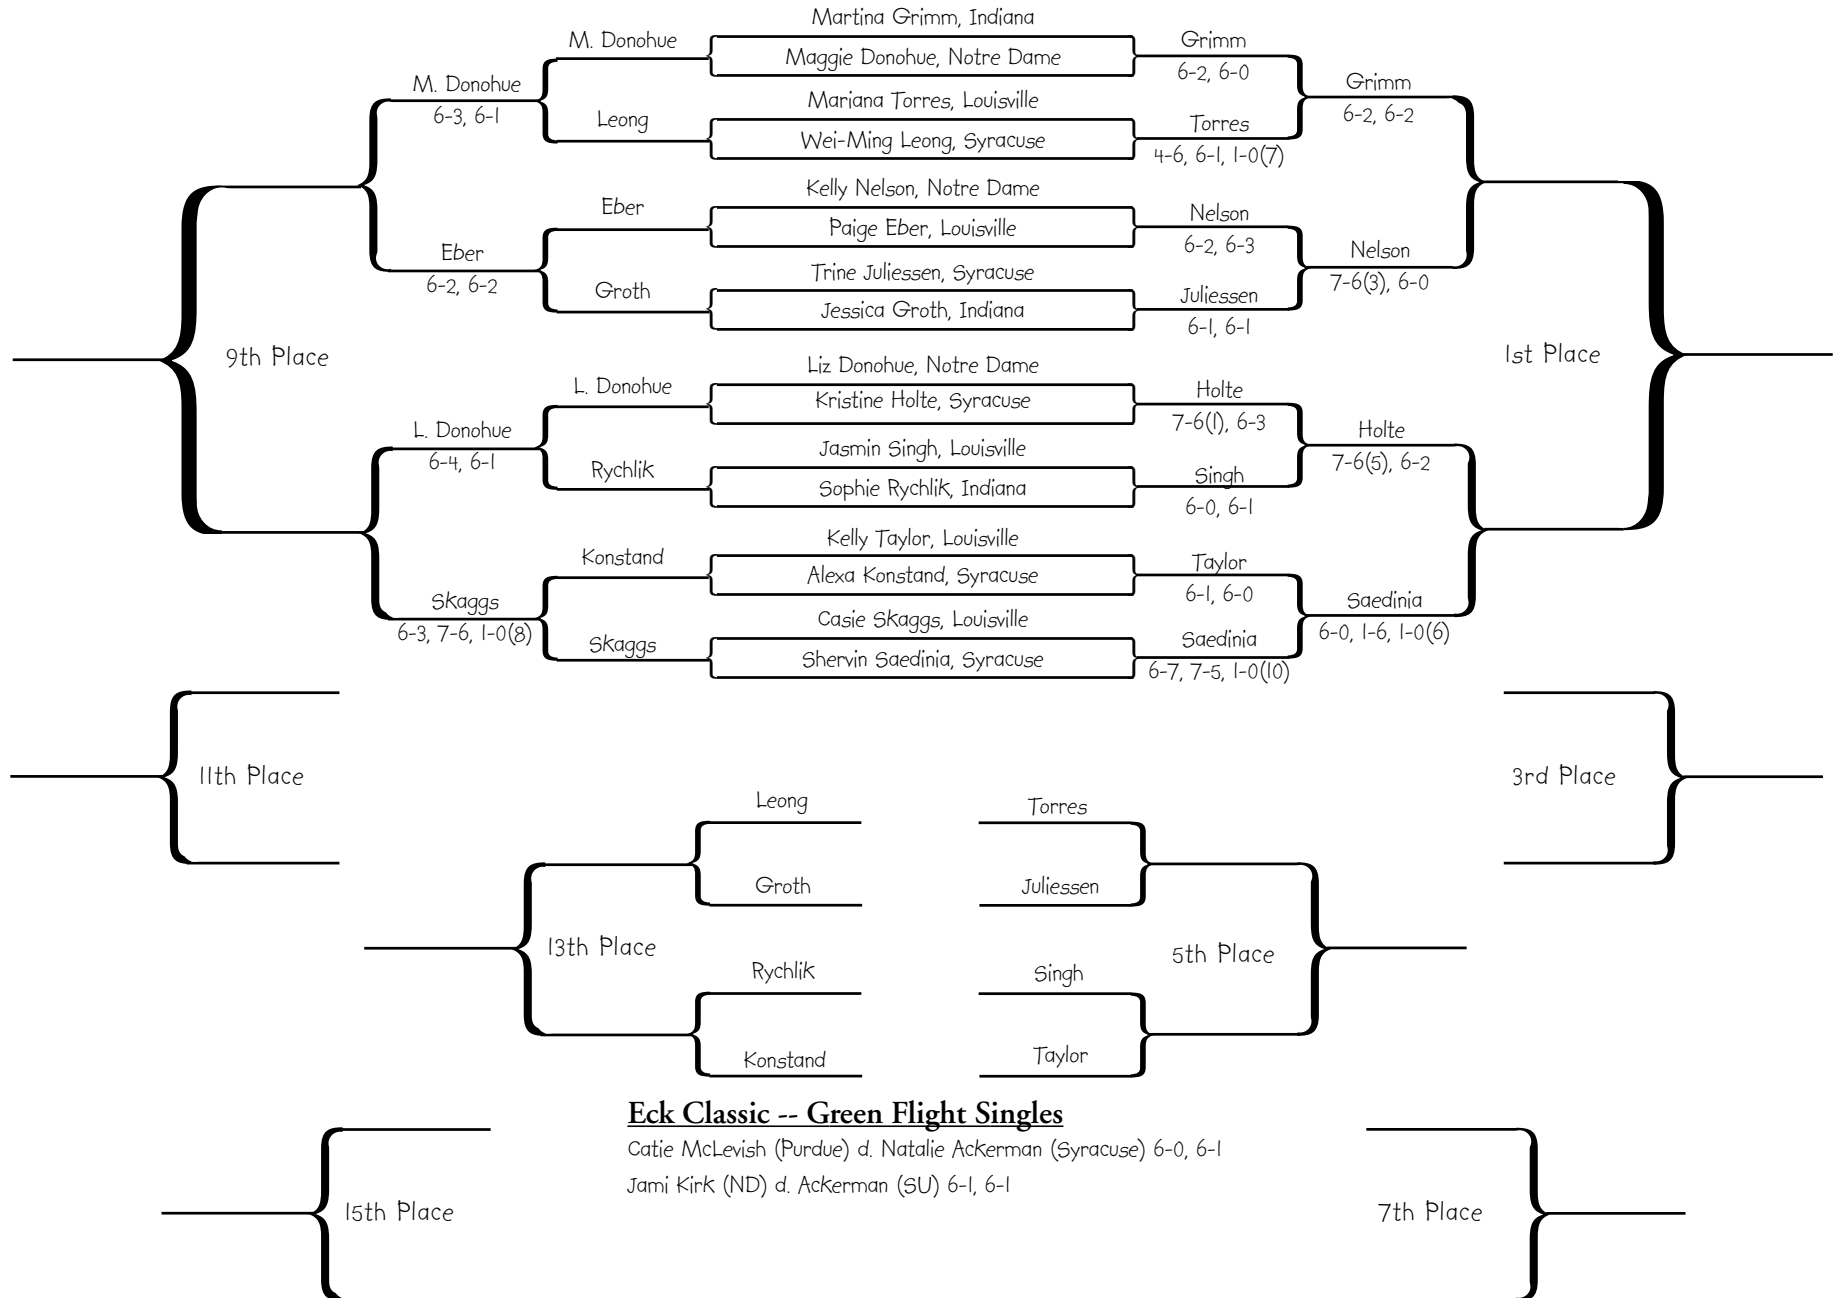

University of Notre Dame
Eck Tennis Pavilion
Nov. 8-10, 2002

Eck Classic -- Blue Flight Singles

University of Notre Dame
Eck Tennis Pavilion
Nov. 8-10, 2002

Eck Classic -- Gold Flight Singles

Eck Classic -- Green Flight Singles

Catie McLevish (Purdue) d. Natalie Ackerman (Syracuse) 6-0, 6-1
Jami Kirk (ND) d. Ackerman (SU) 6-1, 6-1

University of Notre Dame
Eck Tennis Pavilion
Nov. 8-10, 2002

Eck Classic -- Doubles