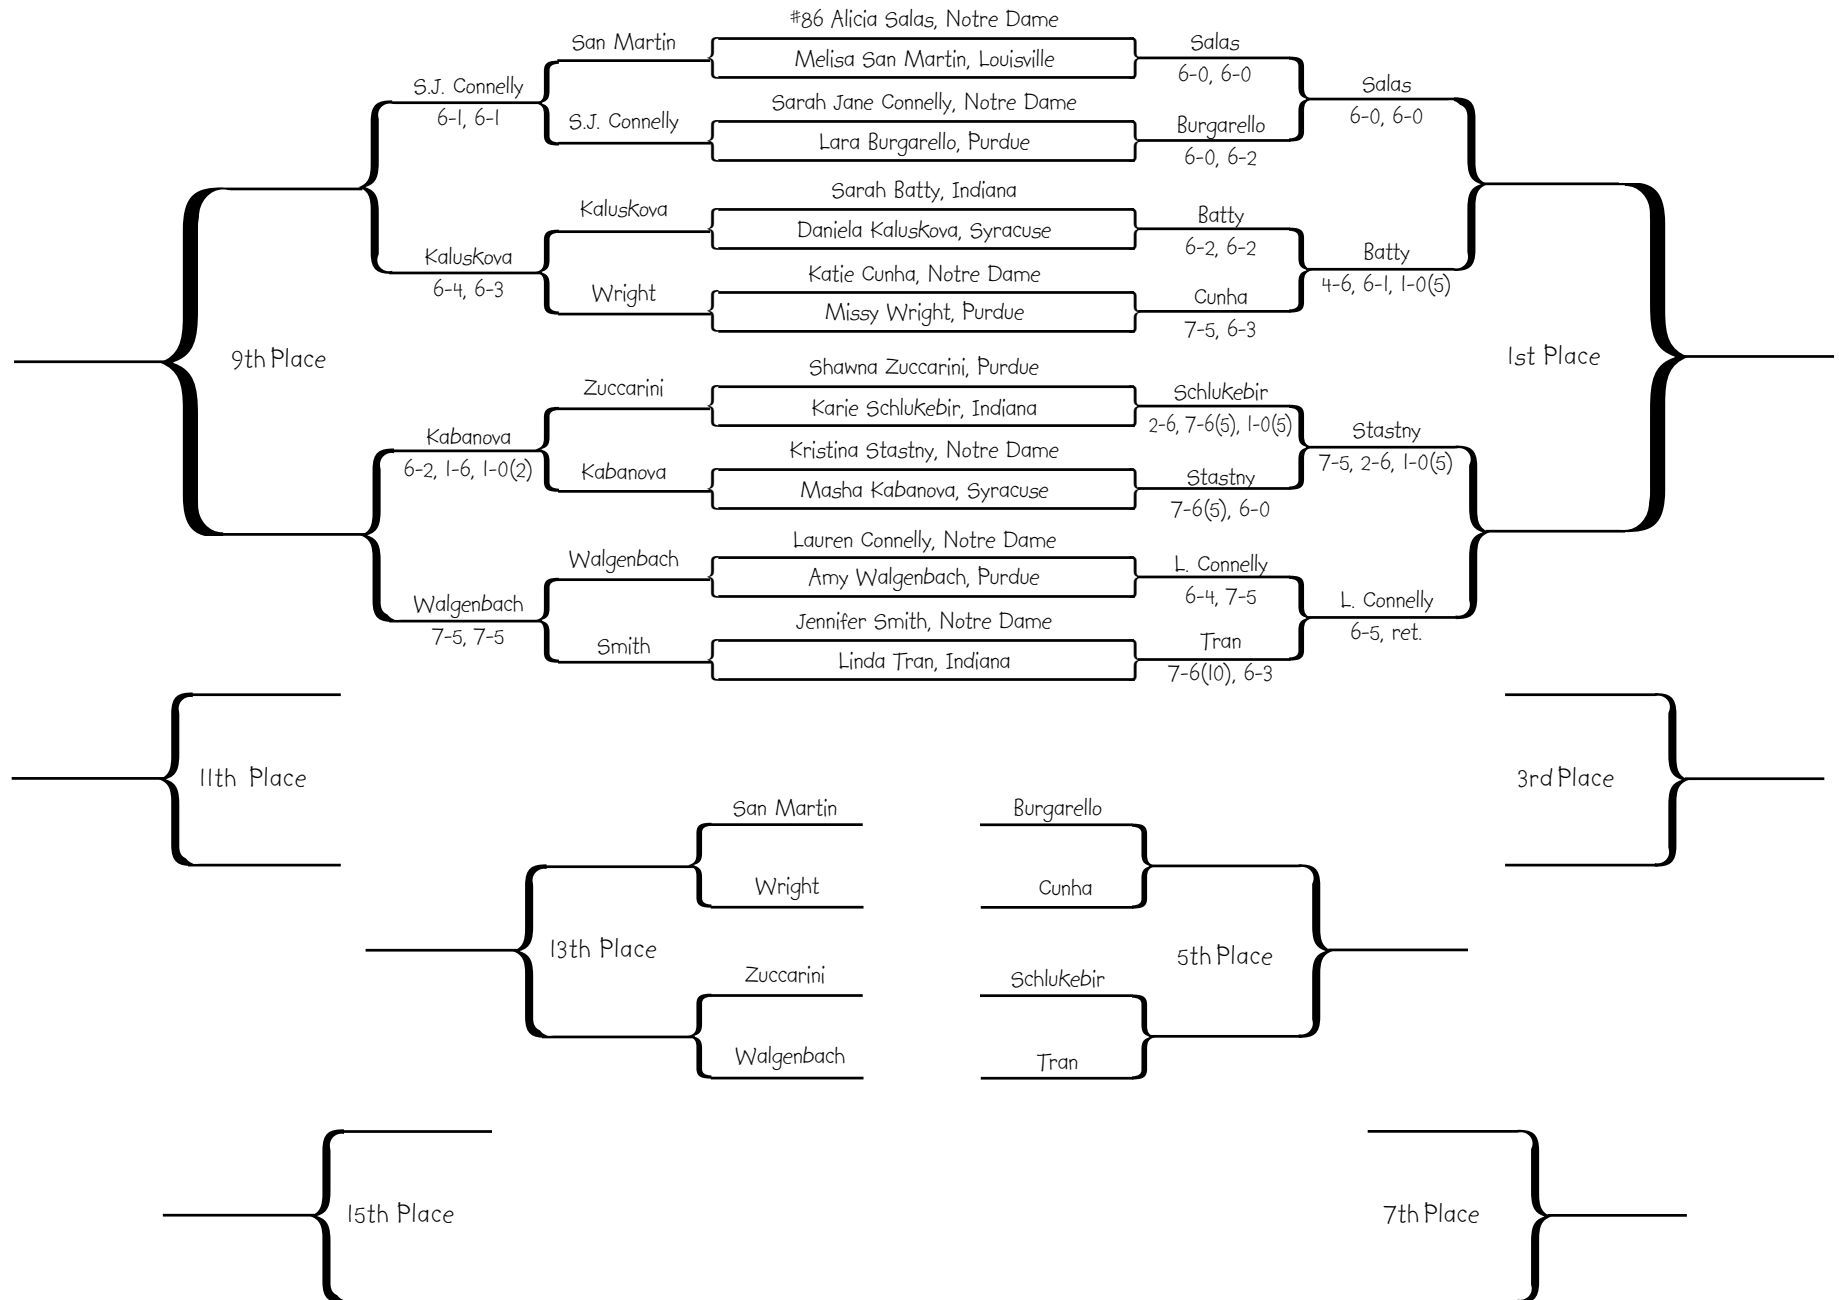

University of Notre Dame
Eck Tennis Pavilion
Nov. 8-10, 2002

Eck Classic -- Blue Flight Singles

University of Notre Dame
Eck Tennis Pavilion
Nov. 8-10, 2002

Eck Classic -- Gold Flight Singles

Eck Classic -- Green Flight Singles

Catie McLevish (Purdue) d. Natalie Ackerman (Syracuse) 6-0, 6-1
Jami Kirk (ND) d. Ackerman (SU) 6-1, 6-1

University of Notre Dame
Eck Tennis Pavilion
Nov. 8-10, 2002

Eck Classic -- Doubles