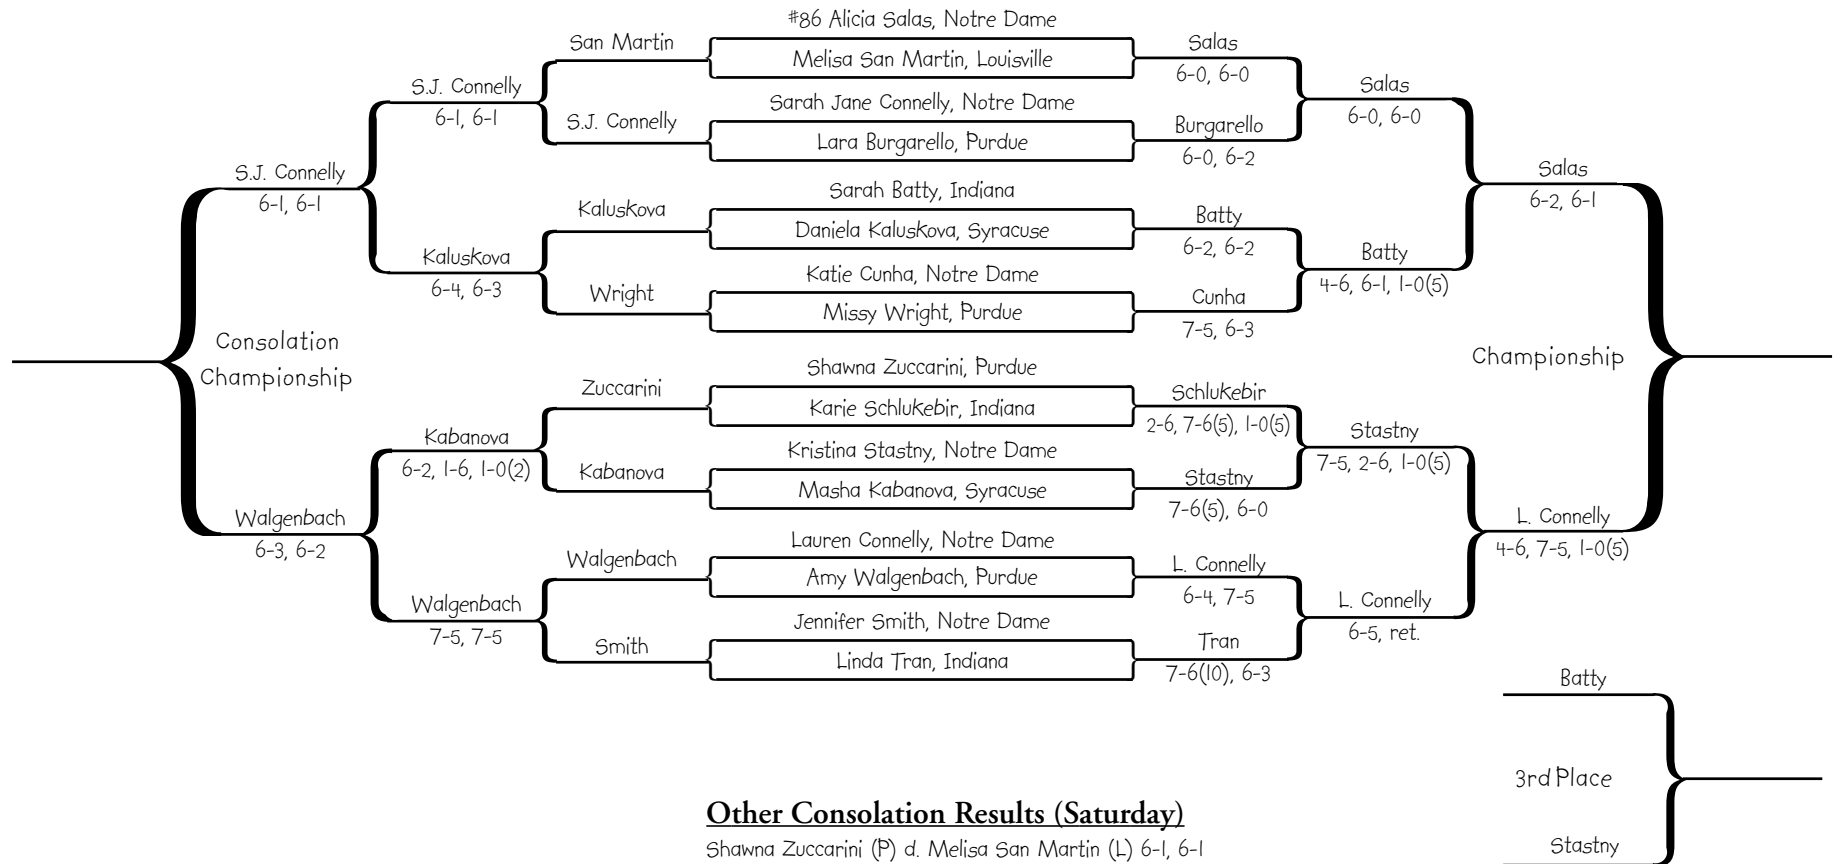

University of Notre Dame
Eck Tennis Pavilion
Nov. 8-10, 2002

Eck Classic -- Blue Flight Singles

Other Consolation Results (Saturday)

Shawna Zuccarini (P) d. Melisa San Martin (L) 6-1, 6-1
Katie Cunha (ND) d. Lara Burgarello (P) 6-1, 6-2
Missy Wright (P) d. Karie Schlukebir (I) 6-3, 3-6, 1-0(7)