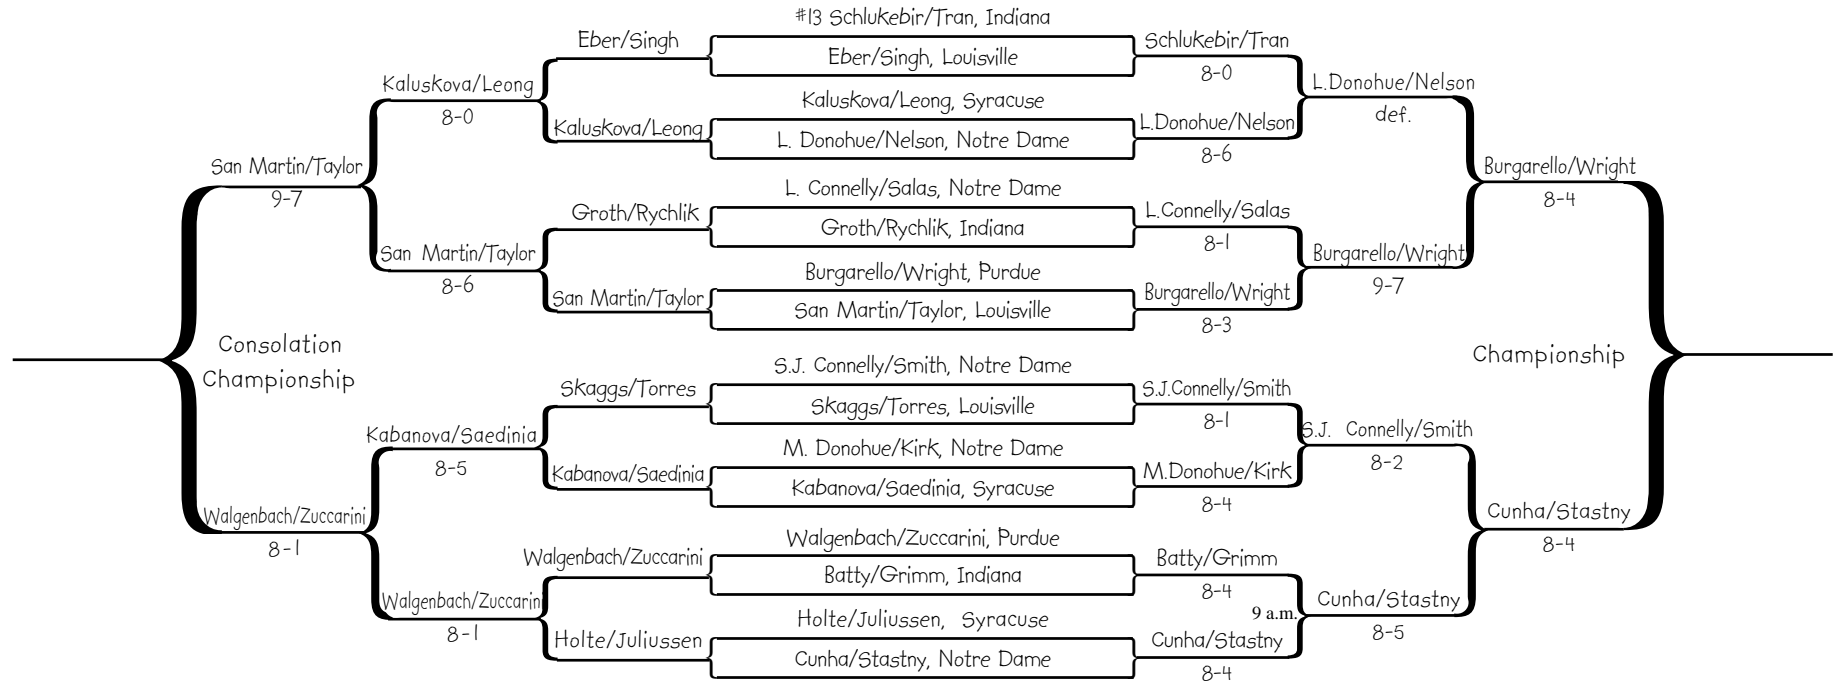

University of Notre Dame
Eck Tennis Pavilion
Nov. 8-10, 2002

Eck Classic -- Doubles