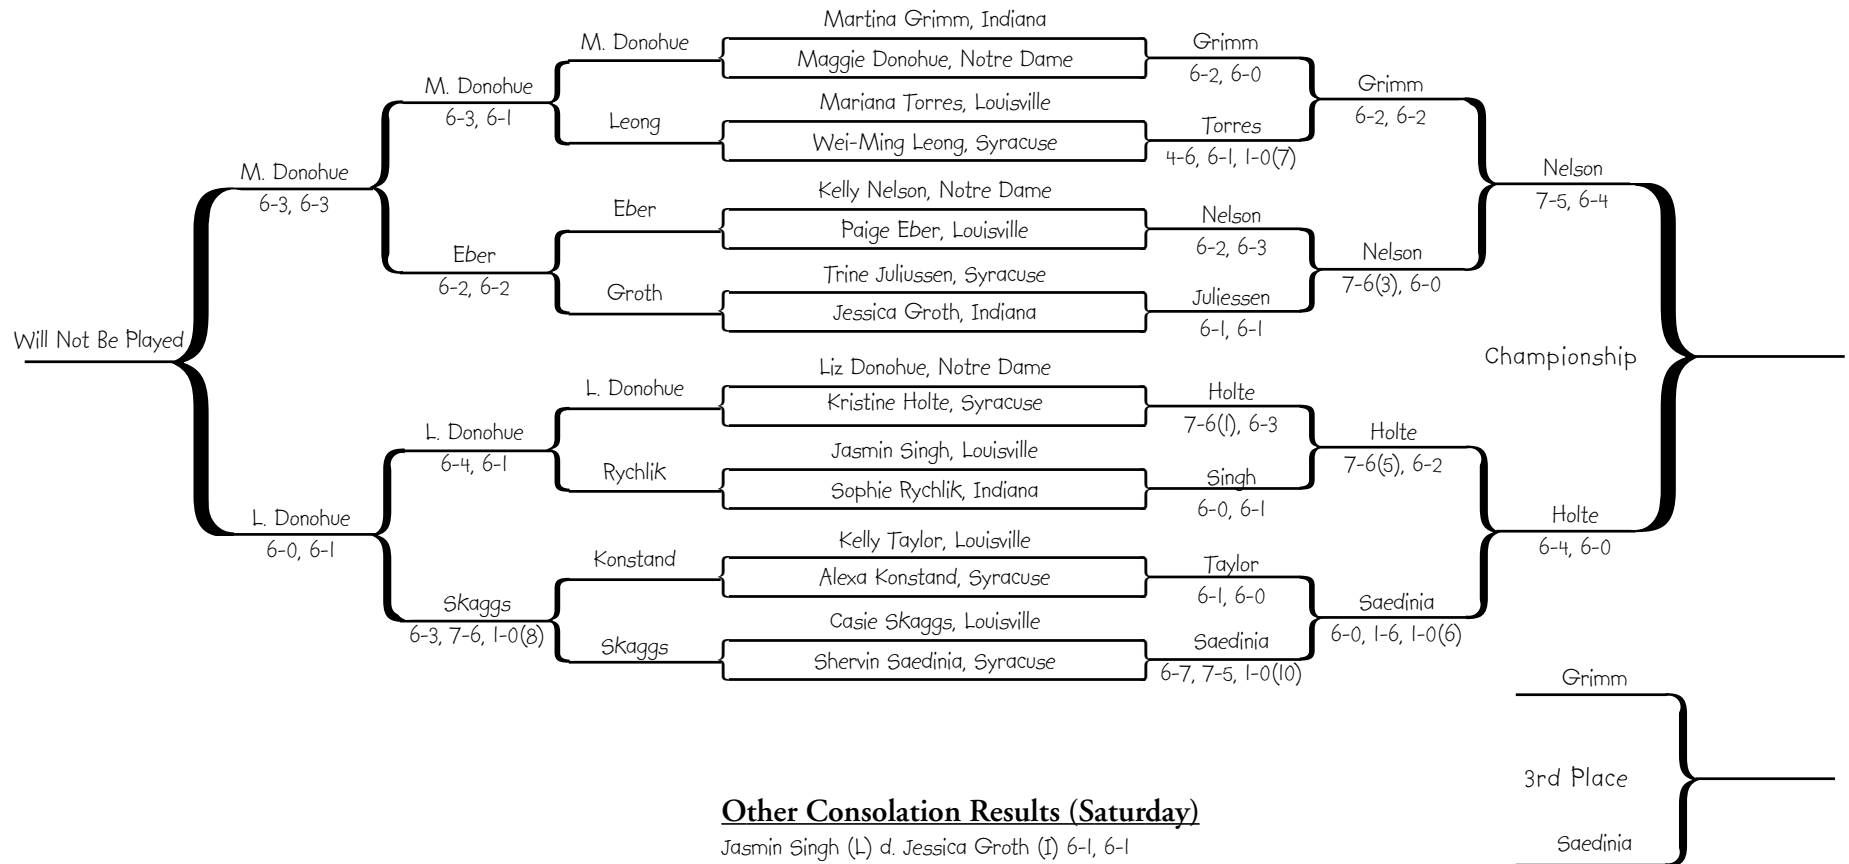

University of Notre Dame
Eck Tennis Pavilion
Nov. 8-10, 2002

Eck Classic -- Gold Flight Singles

Other Consolation Results (Saturday)

Jasmin Singh (L) d. Jessica Groth (I) 6-1, 6-1
 Sophie Rychlik (I) d. Alexa Konstand (S) 6-1, 2-6, 1-0(5)
 Trine Juliussen (S) d. Mariana Torres (L) 7-5, 6-1
 Kelly Taylor (L) d. Wei-Ming Leong (S) 6-3, 6-4