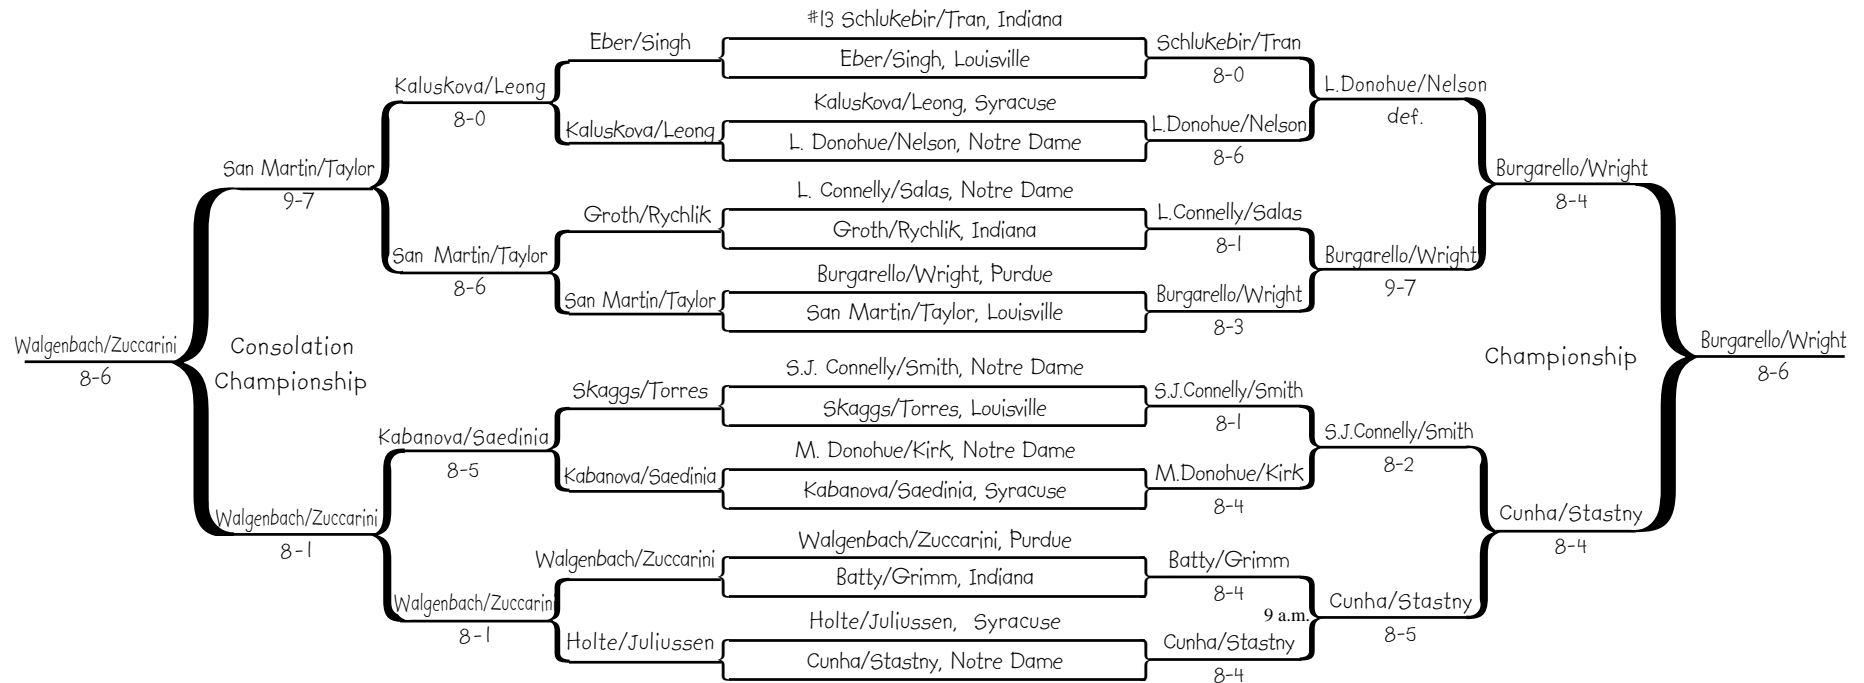

University of Notre Dame
Eck Tennis Pavilion
Nov. 8-10, 2002

Eck Classic -- Doubles