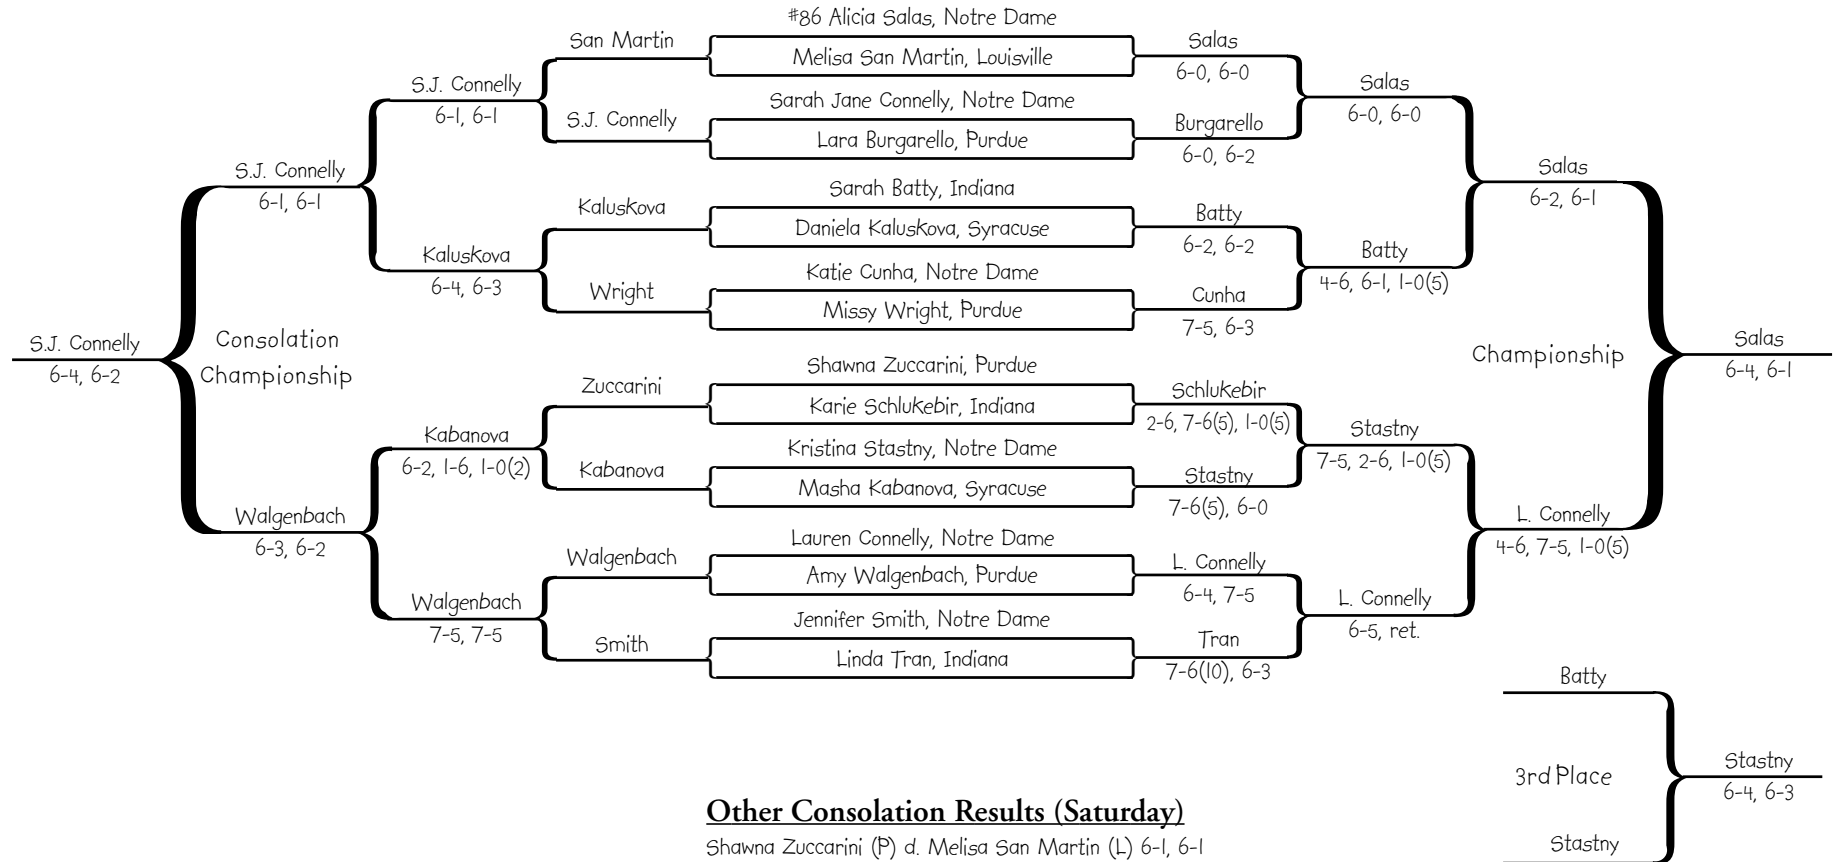

University of Notre Dame
Eck Tennis Pavilion
Nov. 8-10, 2002

Eck Classic -- Blue Flight Singles

Other Consolation Results (Saturday)

Shawna Zuccarini (P) d. Melisa San Martin (L) 6-1, 6-1
 Katie Cunha (ND) d. Lara Burgarello (P) 6-1, 6-2
 Missy Wright (P) d. Karie Schlukibir (I) 6-3, 3-6, 1-0(7)

University of Notre Dame
Eck Tennis Pavilion
Nov. 8-10, 2002

Eck Classic -- Gold Flight Singles

Other Consolation Results

Saturday

Jasmin Singh (L) d. Jessica Groth (I) 6-1, 6-1
 Sophie Rychlik (I) d. Alexa Konstand (S) 6-1, 2-6, 1-0(5)
 Trine Juliussen (S) d. Mariana Torres (L) 7-5, 6-1
 Kelly Taylor (L) d. Wei-Ming Leong (S) 6-3, 6-4

L. Donohue/Nelson (ND) d. Kabanova/Saedinia (S) 8-6

Groth/Rychlik (I) d. M. Donohue/Kirk (ND) 8-4