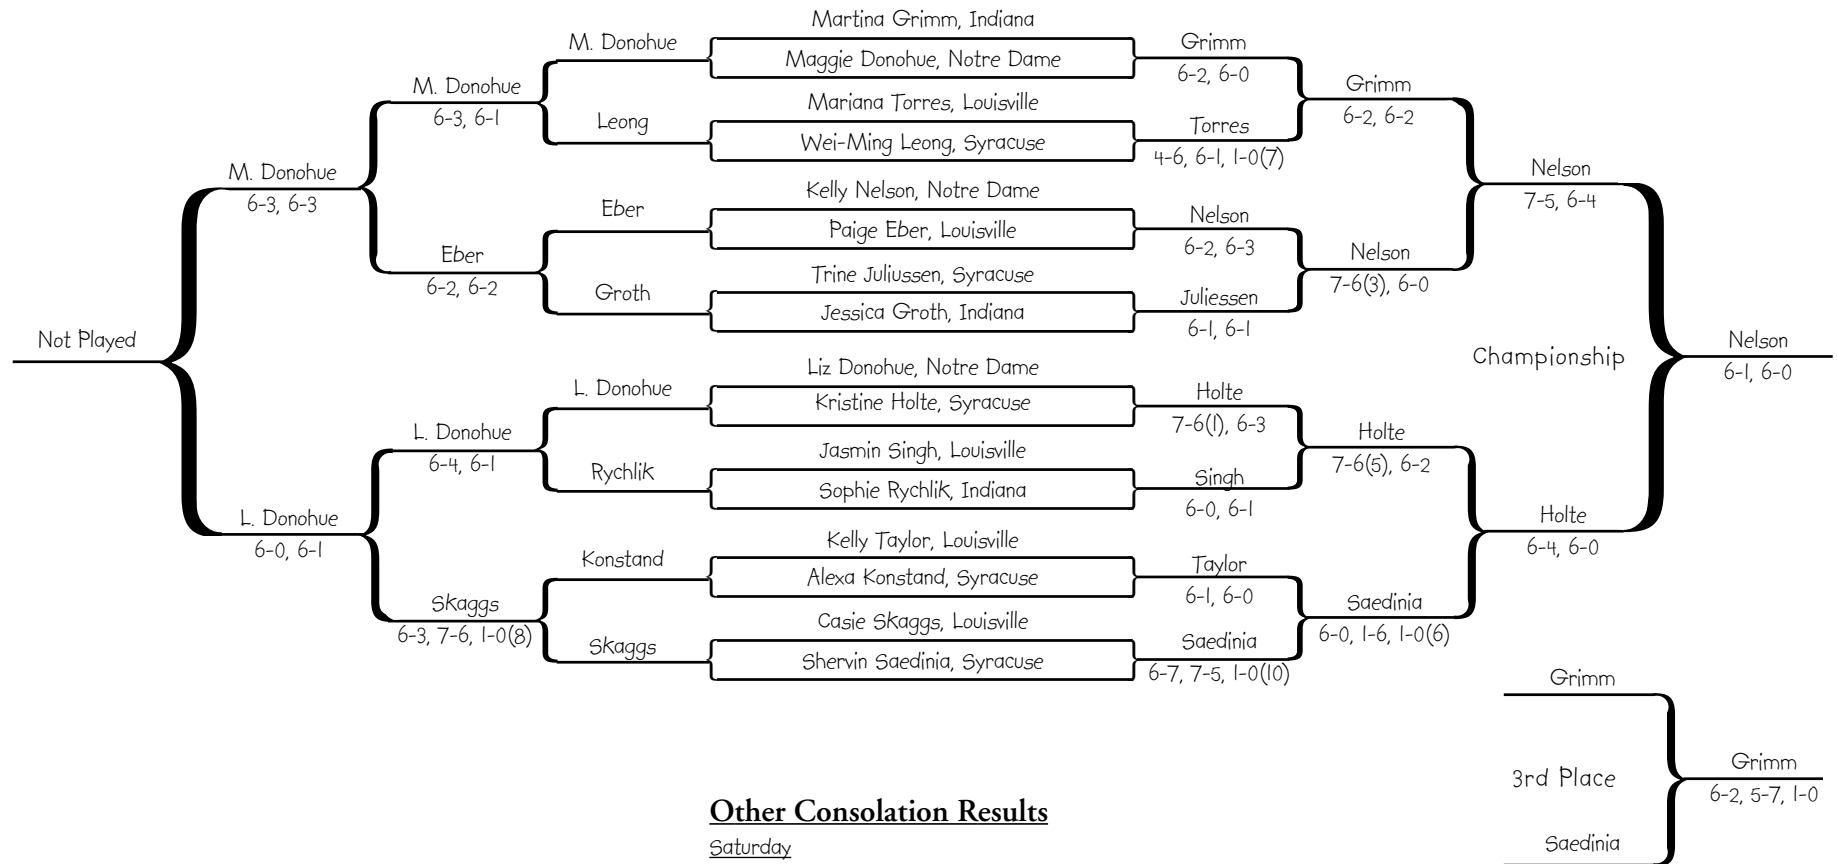

University of Notre Dame
Eck Tennis Pavilion
Nov. 8-10, 2002

Eck Classic -- Blue Flight Singles

Other Consolation Results (Saturday)

Shawna Zuccarini (P) d. Melisa San Martin (L) 6-1, 6-1
 Katie Cunha (ND) d. Lara Burgarello (P) 6-1, 6-2
 Missy Wright (P) d. Karie Schlukibir (I) 6-3, 3-6, 1-0(7)

University of Notre Dame
Eck Tennis Pavilion
Nov. 8-10, 2002

Eck Classic -- Gold Flight Singles

Other Consolation Results

Saturday

Jasmin Singh (L) d. Jessica Groth (I) 6-1, 6-1
 Sophie Rychlik (I) d. Alexa Konstand (S) 6-1, 2-6, 1-0(5)
 Trine Juliussen (S) d. Mariana Torres (L) 7-5, 6-1
 Kelly Taylor (L) d. Wei-Ming Leong (S) 6-3, 6-4