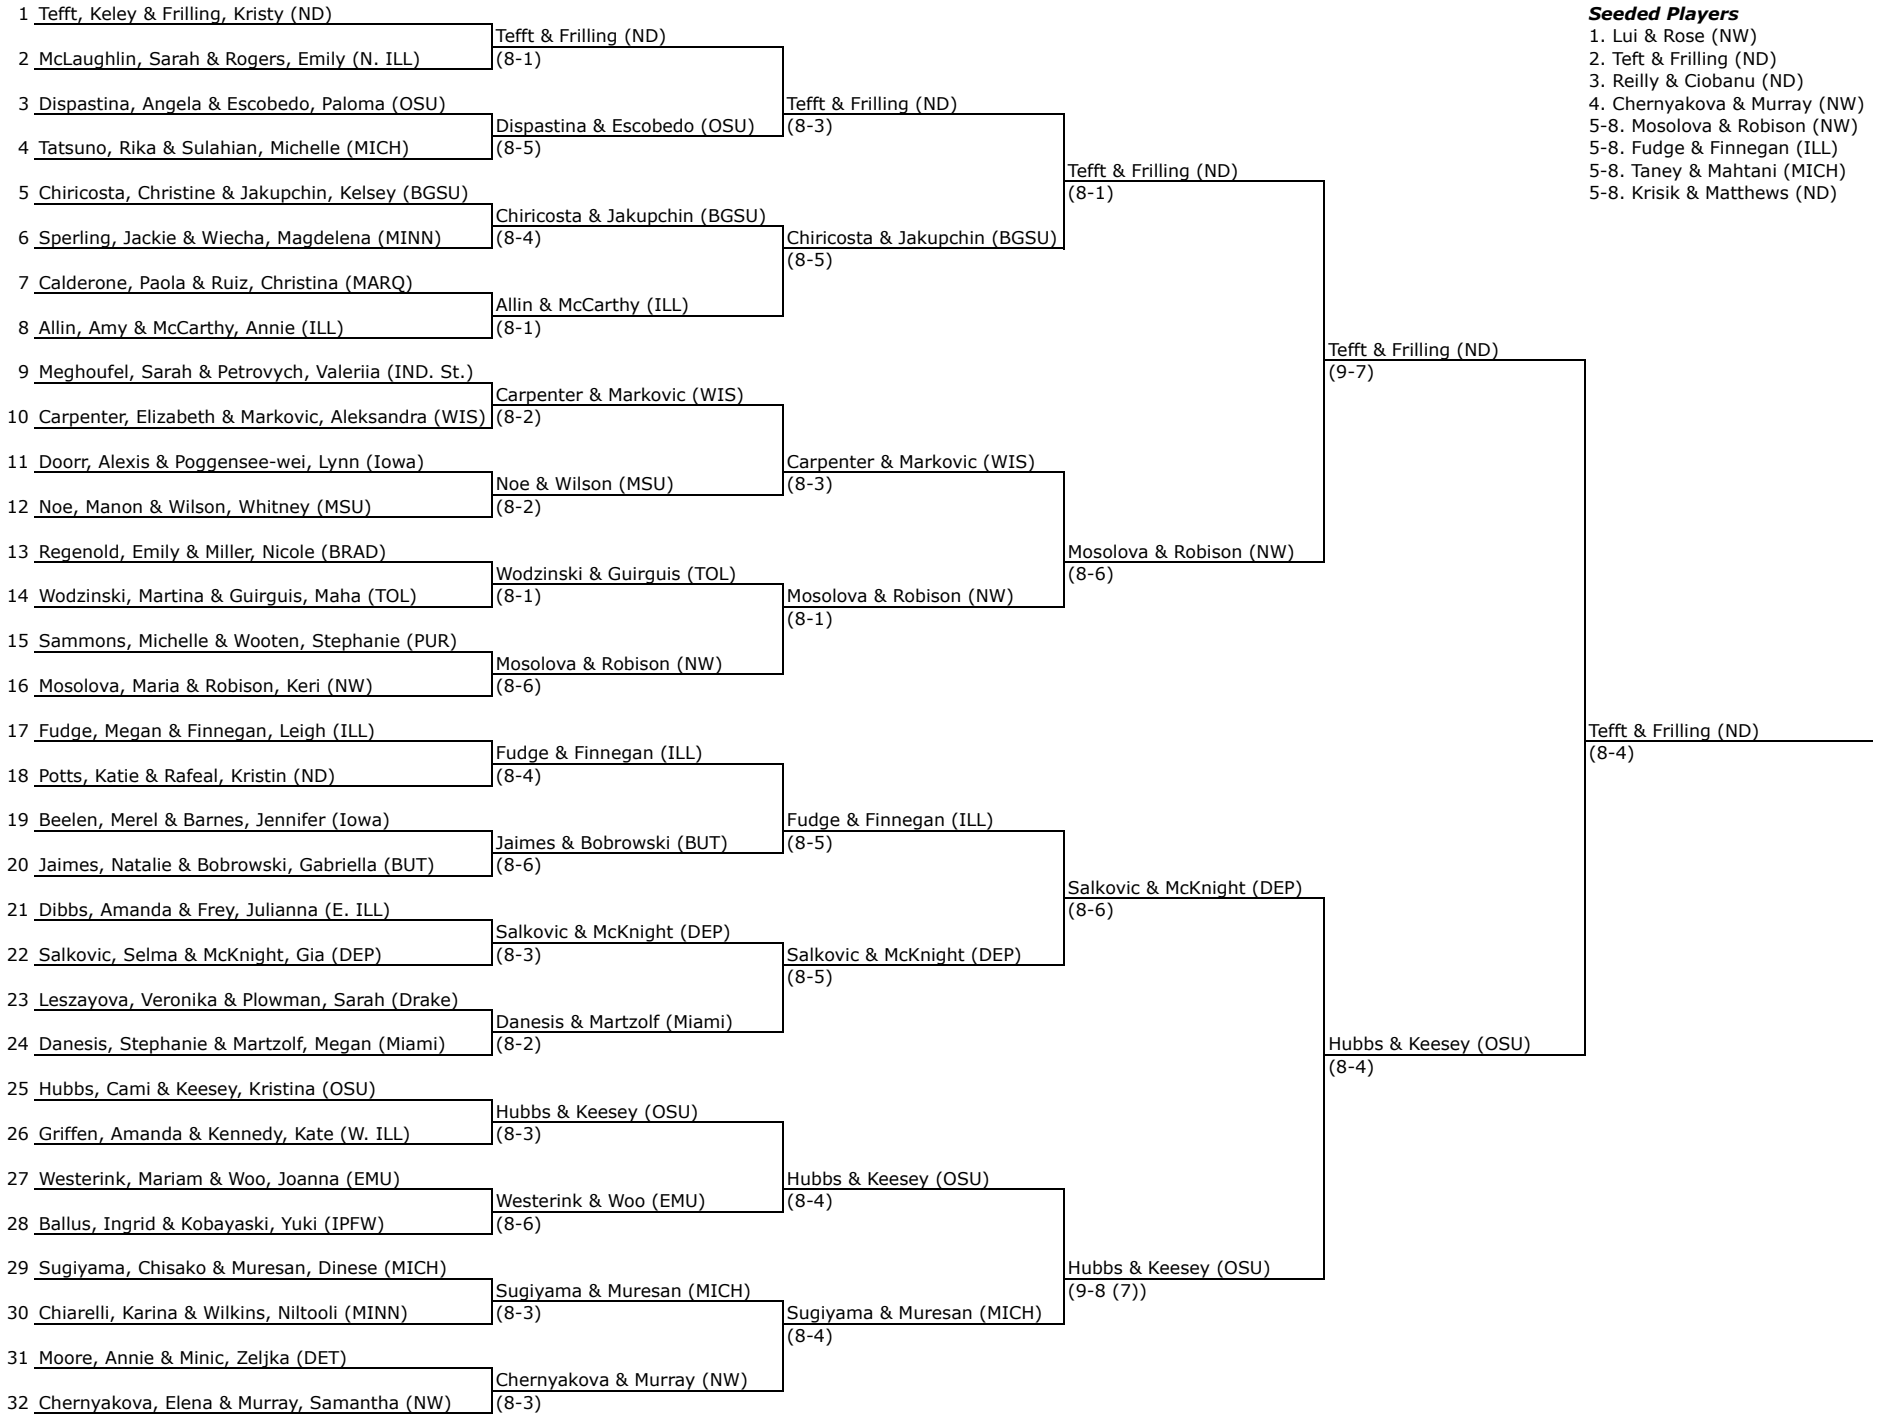

Doubles Main Draw

First Round

2nd Round

3rd Round

4th Round

Semi-Finals

Finals

Seeded Players

1. Lui & Rose (NW)
2. Teft & Frilling (ND)
3. Reilly & Ciobanu (ND)
4. Chernyakova & Murray (NW)
- 5-8. Mosolova & Robison (NW)
- 5-8. Fudge & Finnegan (ILL)
- 5-8. Taney & Mahtani (MICH)
- 5-8. Krisik & Matthews (ND)