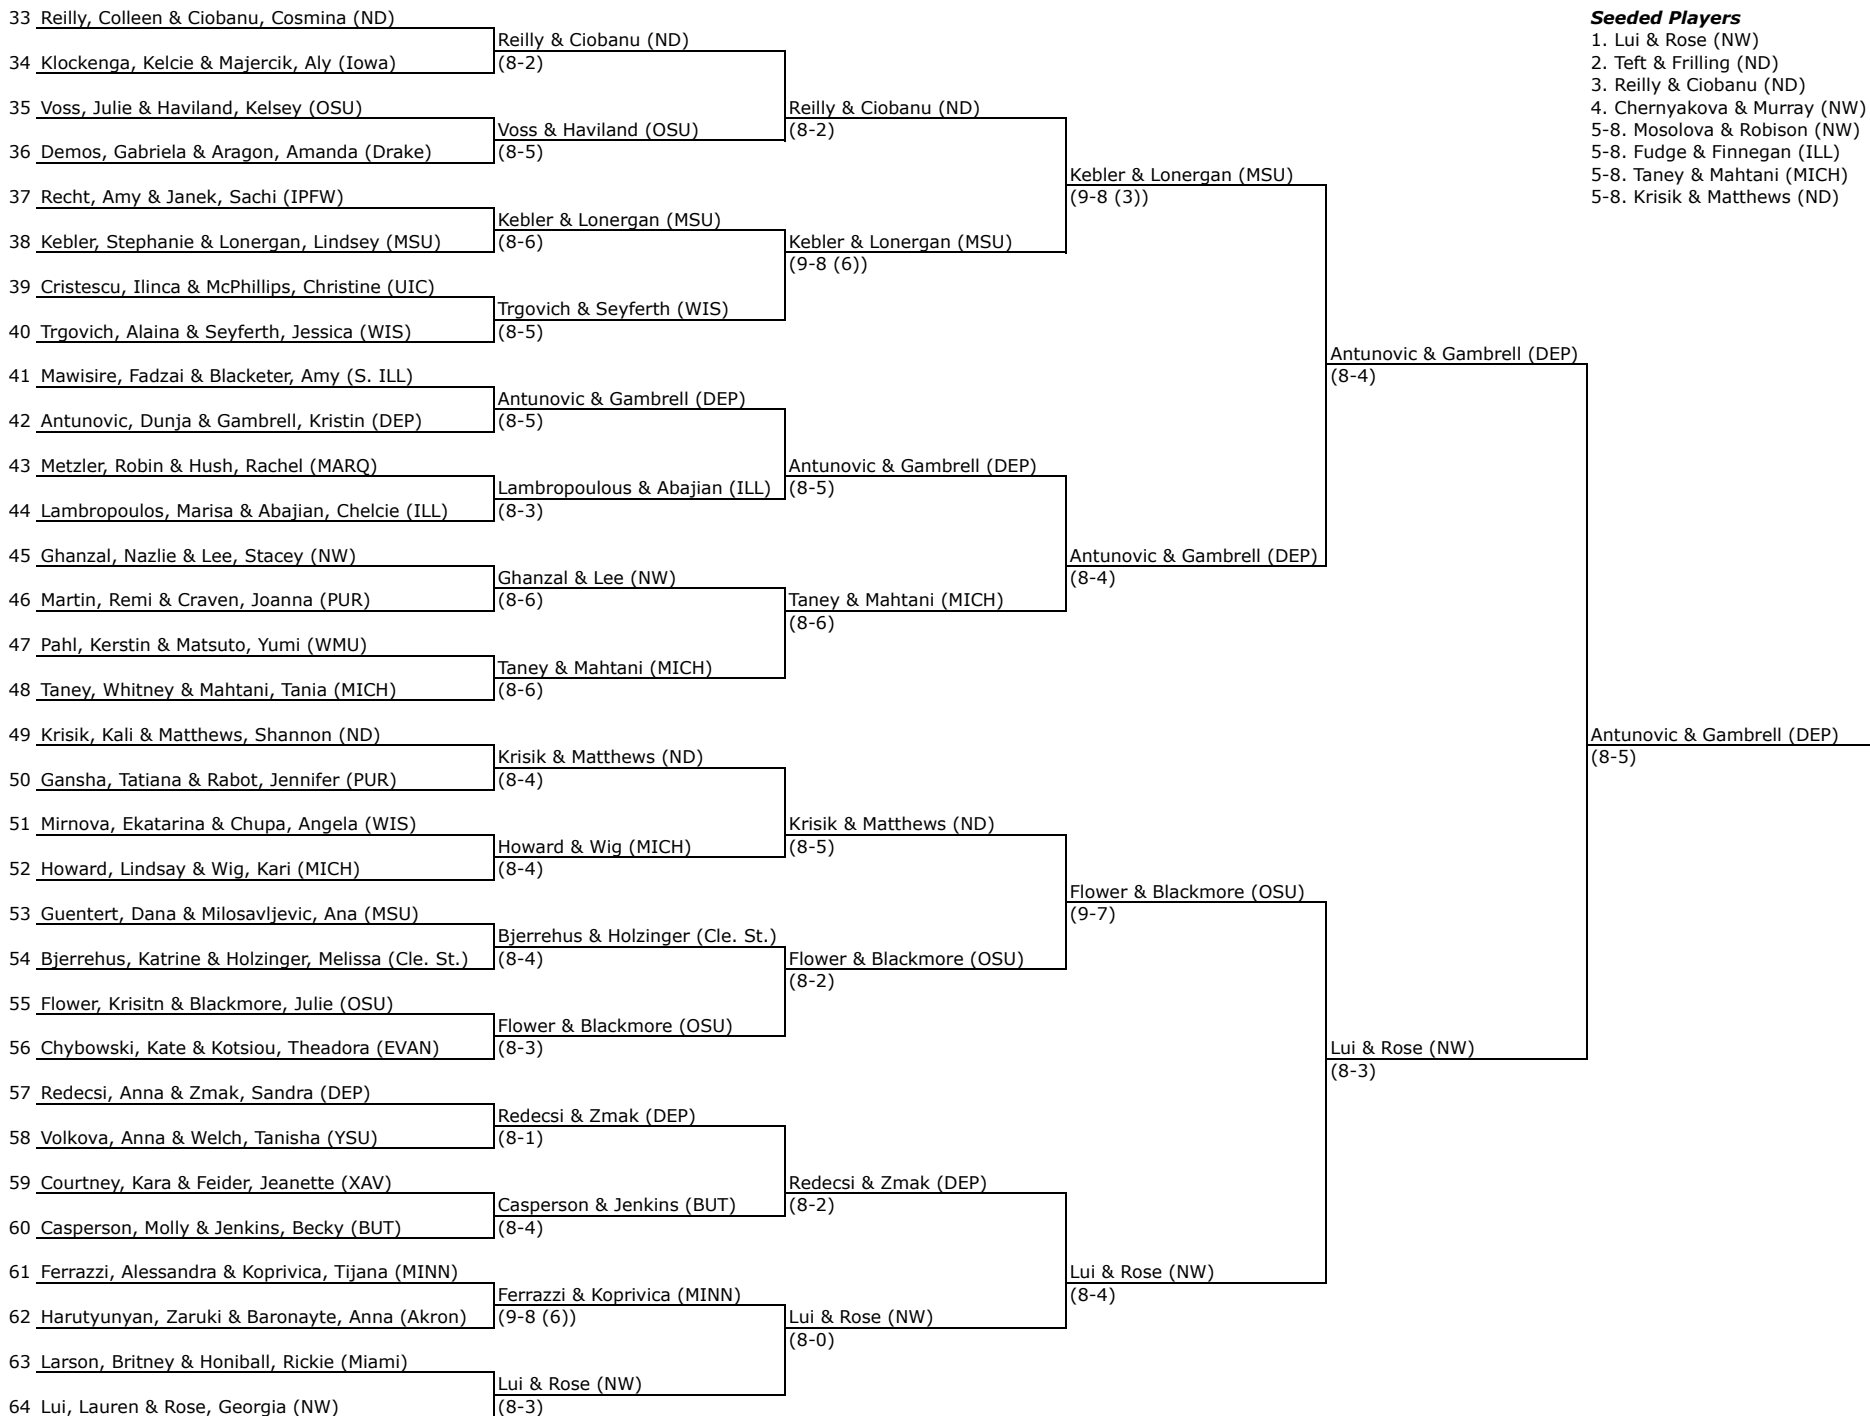

Doubles Main Draw

First Round

2nd Round

3rd Round

4th Round

Semi-Finals

Finals

Seeded Players

1. Lui & Rose (NW)
2. Teft & Frilling (ND)
3. Reilly & Ciobanu (ND)
4. Chernyakova & Murray (NW)
- 5-8. Mosolova & Robison (NW)
- 5-8. Fudge & Finnegan (ILL)
- 5-8. Taney & Mahtani (MICH)
- 5-8. Krisik & Matthews (ND)