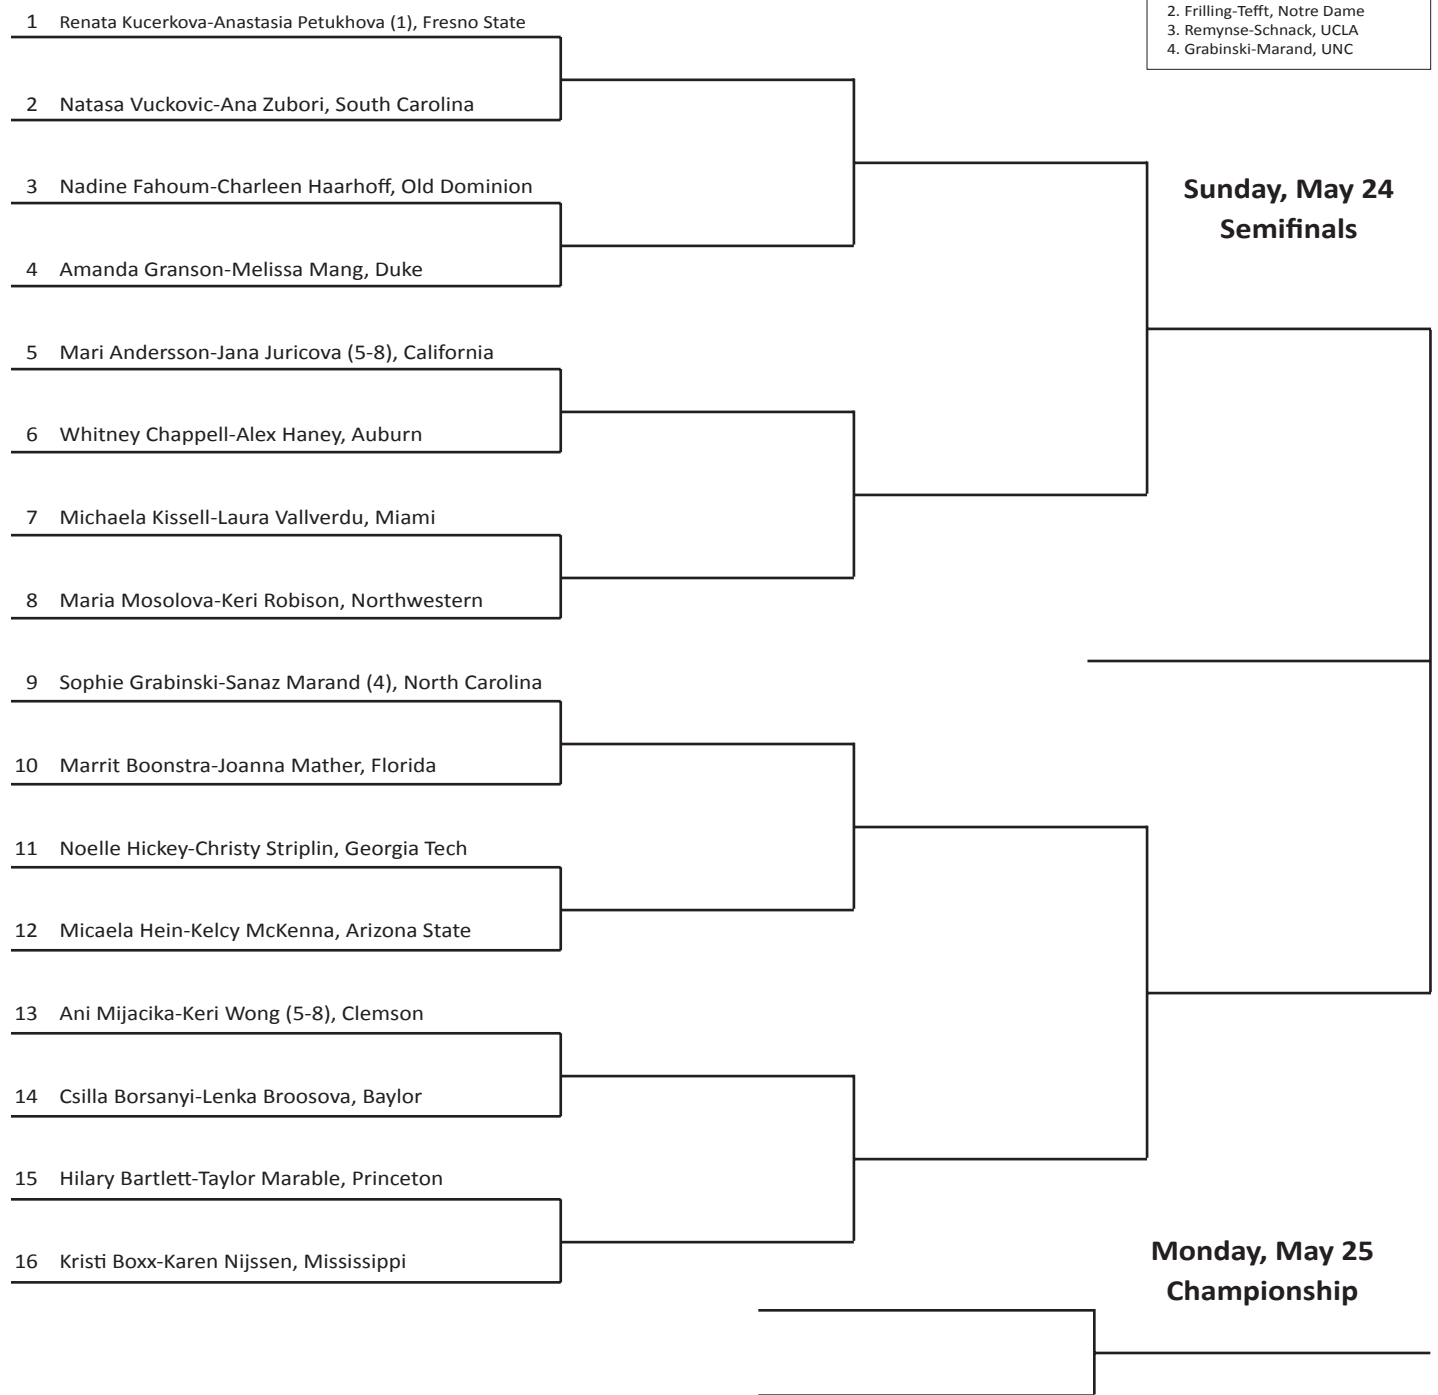

2009 NCAA Division I Women's Tennis Championships

May 14-25 ▪ College Station, Texas ▪ Texas A&M University
George P. Mitchell Tennis Center

DOUBLES - UPPER HALF

Thursday, May 21
Round of 32

Friday, May 22
Round of 16

Saturday, May 23
Quarterfinals

SEEDS 1-4
1. Kucerkova-Petukhova, Fresno St.
2. Frilling-Tefft, Notre Dame
3. Remyse-Schnack, UCLA
4. Grabinski-Marand, UNC

Sunday, May 24
Semifinals

Monday, May 25
Championship

2009 NCAA Division I Women's Tennis Championships

May 14-25 ▪ College Station, Texas ▪ Texas A&M University
George P. Mitchell Tennis Center

DOUBLES - LOWER HALF

Thursday, May 21
Round of 32

Friday, May 22
Round of 16