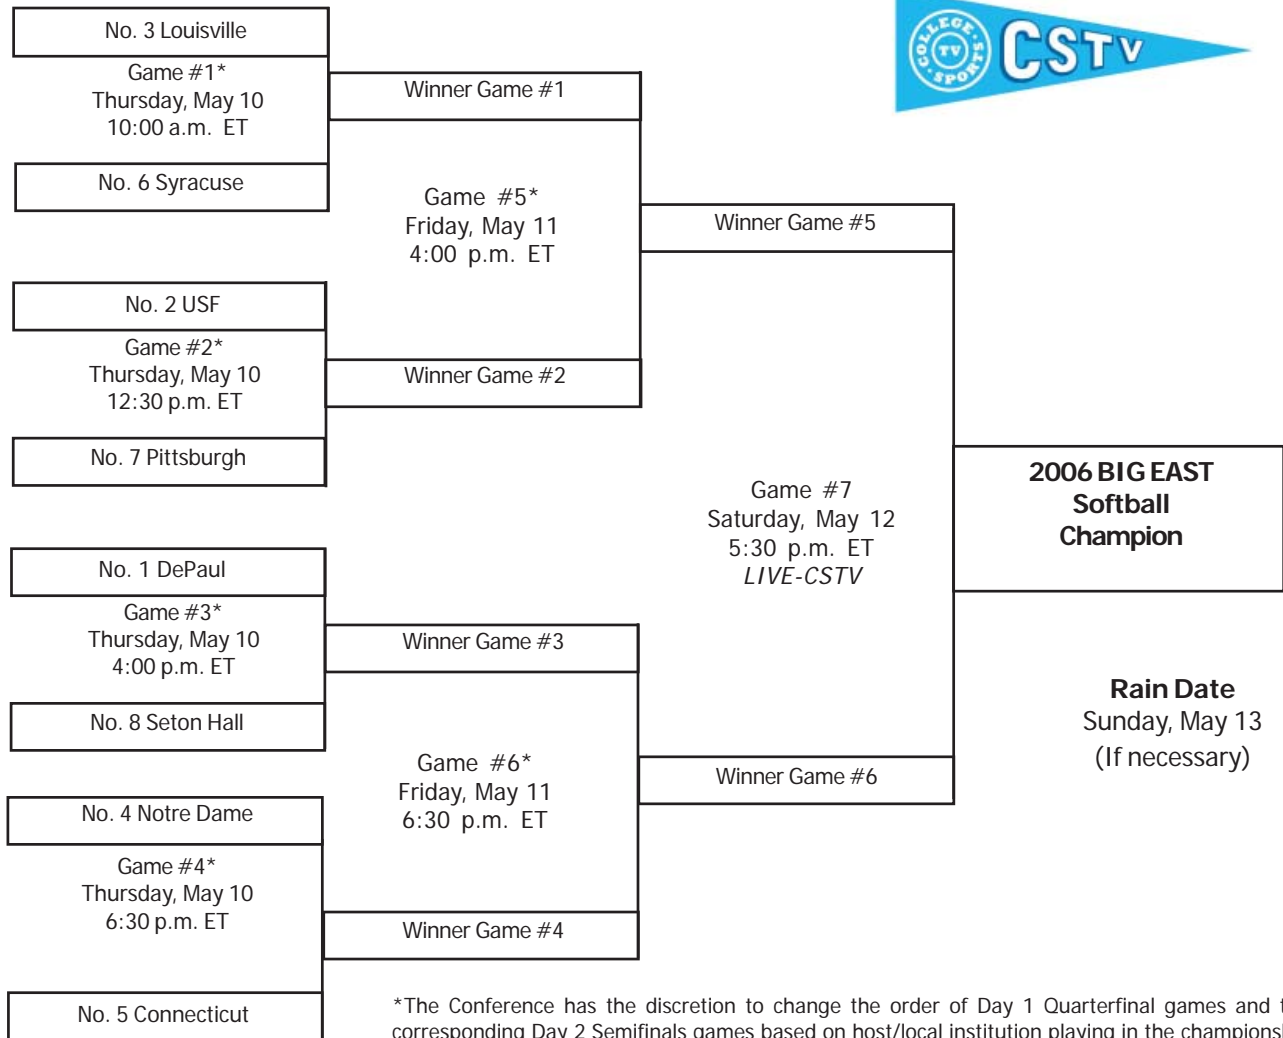

# 2007 BIG EAST SOFTBALL CHAMPIONSHIP TOURNAMENT BRACKET

\*The Conference has the discretion to change the order of Day 1 Quarterfinal games and the corresponding Day 2 Semifinals games based on host/local institution playing in the championship tournament.