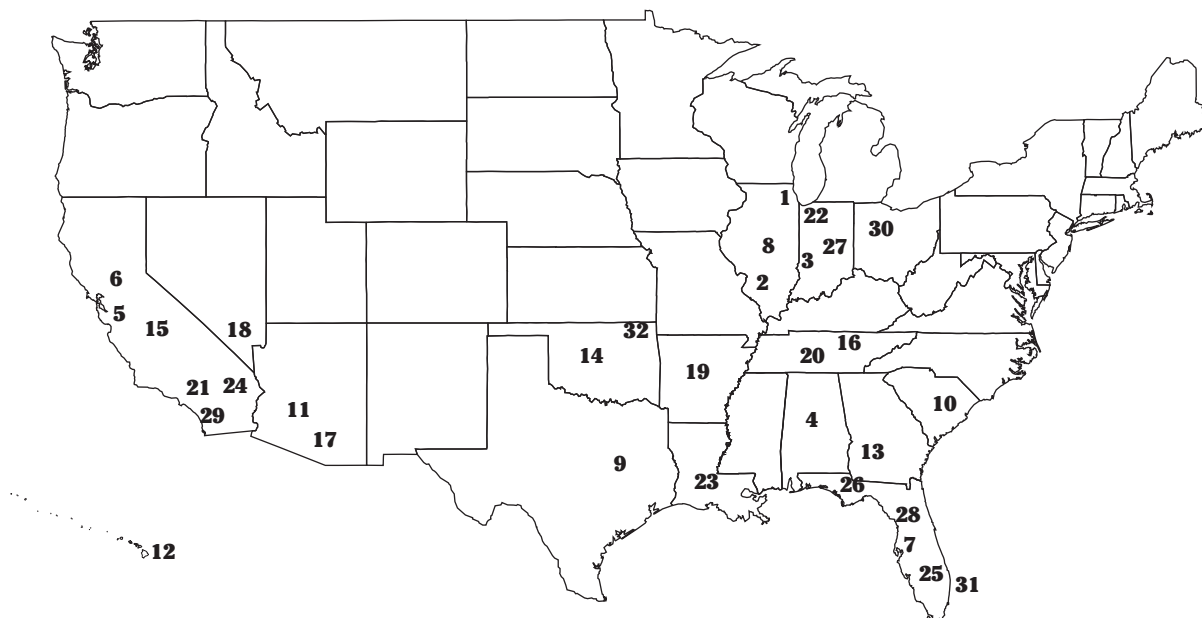

- ~ All-time record: 181-129 (.584)
- ~ Tournament titles: 1990 St. Francis Invitational, 1991 Creighton Invitational, 1993 Illinois State Tournament, 1994 Sycamore Classic, 1994 Winthrop Invitational, 2002 State Line Classic, 2001 Holiday Inn Invitational, 2004 NFCA Leadoff Classic Silver Bracket, 2004 Hoosier Invitational, 2005 GRU Classic and 2005 Hawaii Spring Flng.
- ~ Tournament sites played (see map below for locations): 32
- ~ Most wins in a single tournament: 5, reached seven times, most recent in 2004 at the FSU Invitational (5-2).
- ~ Best record in a single tournament: 5-0, 2001 Holiday Inn Invitational (at South Florida)
- ~ Most tournaments played in a single season: 6, 2004 (UNLV Classic, Palm Springs Classic, NFCA Leadoff Classic, FAU Worth Invitational, FSU Invitational, Hoosier Invitational)
- ~ Location visited the most: The University of South Florida in Tampa. The Irish have appeared in seven different seasons at USF (1993, 1994, 1996, 1998, 1999, 2001, 2003) before they joined the BIG EAST.
- ~ Wins vs. ranked teams: Notre Dame faces most of its ranked opponents during the early-season tournament schedule. Here is a listing of Notre Dame's 19 wins over ranked teams during the early-season time frame: #9 South Carolina (1992, 4-1), #24 Robert Morris (1994, 18-0), #10 Michigan (1995, 4-3 in nine innings), #25 Minnesota (1995, 8-0), #14 Texas A&M (1996, 3-1), #13 La.-Lafayette (1997, 4-2 in nine innings), #9 Kansas (1998, 7-2), #11 South Carolina (1998, 5-2), #6 South Florida (1999, 2-0), #16 La.-Lafayette (2000, 4-2), #6 Oklahoma (2000, 4-2), #4 Washington (2001, 3-2), #19 South Carolina (2001, 1-0), #7 Fresno State (2001, 4-2), #10 Arizona State (2001, 5-1), #25 South Florida (2002, 5-3), #8 Nebraska (2004, 6-4), #14 Nebraska (2004, 1-0), #21 South Florida (2005, 5-1), #19 Florida (2005, 4-2), #5 Tennessee (2005, 5-2), #10 Arizona State (2006, 3-2).
- ~ Elite tournaments: Notre Dame has taken part in some of the top tournaments in the nation over the last 18 years, including the National Invitational Tournament (San Jose, Calif.) in 1992, 1997 and 1999; the NFCA Leadoff Classic in 1996, 1997, 1998, 2002, 2003 and 2004; the Kia Classic (now Judi Garman Classic) in 2000, 2001, 2002, 2003 and 2006 (the team will return to the Judi Garman Classic in 2007) and the Palm Springs Classic in 2004. and 2005 (the team will also be making a return trip to the Palm Springs Classic in 2007).

1 - Chicago, Ill. (1990)	12 - Hawaii (1995, '98, 2005)	23 - Lafayette, La. (2003)
2 - Carbondale, Ill. (1992)	13 - Columbus, Ga. (1996, '97, '98, '02, '03, '04)	24 - Palm Springs, Calif. (2004)
3 - Terre Haute, Ind. (1992)	14 - Norman, Okla. (1997)	25 - Boca Raton, Fla. (2004)
4 - Birmingham, Ala. (1992)	15 - Fresno, Calif. (1998)	26 - Tallahassee, Fla. (2004)
5 - San Jose, Calif. (1992, '97, '99)	16 - Chattanooga, Tenn. (1999, '01)	27 - Bloomington, Ind. (2004)
6 - Sacramento, Calif. (1993)	17 - Tucson, Ariz. (1999, '02)	28 - Gainesville, Fla. (2005)
7 - Tampa, Fla. (1993, '94, '96, '98, '99, '01, '03)	18 - Las Vegas, Nev. (2000, '04)	29 - San Diego, Calif. (2005)
8 - Normal, Ill. (1994)	19 - Little Rock, Ark. (2000, '01)	30 - Columbus, Ohio (2005)
9 - College Station, Tex. (1994, '95, '02)	20 - Bristol, Tenn. (2000)	31 - Miami, Fla. (2006)
10 - Rock Hill, S.C.. (1994)	21 - Fullerton, Calif. (2000, '01, '02, '03)	32 - Tulsa, Okla. (2006)
11 - Tempe, Ariz. (1995, '96, '97)	22 - West Lafayette, Ind. (2000)