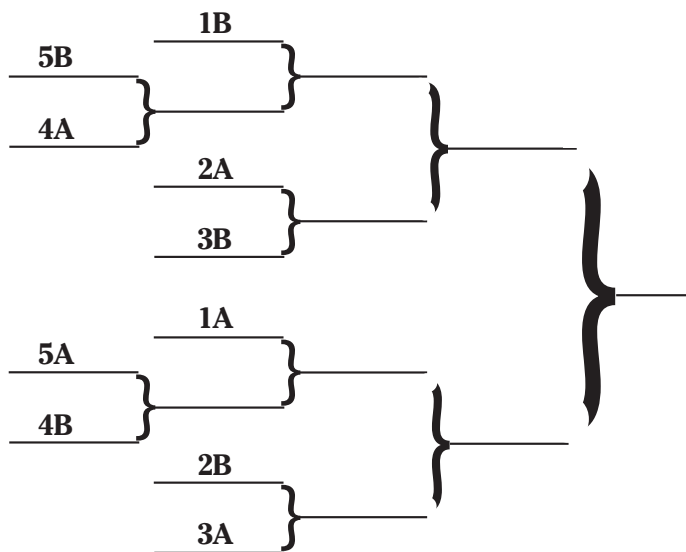

2007 BIG EAST Women's Soccer Preseason Poll *** TBA ***

American Div.	Team	2006 Finish
1.	West Virginia	1st
2.	Connecticut	2nd
3.	Marquette	2nd
4.	St. John's	4th
	Pittsburgh	5th
	South Florida	7th
7.	Syracuse	6th
8.	Providence	8th

National Div.	Team	2006 Finish
1.	Notre Dame	1st
2.	Rutgers	2nd
3.	Villanova	3rd
4.	Louisville	4th
5.	Georgetown	7th
6.	Seton Hall	5th
7.	Cincinnati	6th
8.	DePaul	8th

The University of Connecticut once again will serve as the host site for the BIG EAST women's soccer championship weekend, with the 2006 semifinals to be played at Morrone Stadium on Friday, Nov. 3, and the title game on Sunday, Nov. 5. The quarterfinal matchups will be held on the home sites of the top four finishers in the regular-season standings, following a pair of first-round games between the fourth and fifth-place finishers from opposing division.

Dietz Stadium is one of seven venues used in the 15-year history of the BIG EAST women's soccer championship, with all but one of the previous six held either at Rutgers ('01, '03) or Connecticut ('02, '04, '06). Marquette served as the host site in 2005, its first season as a member of the BIG EAST. The BIG EAST tournament made its second trip – and first since 1996 – to Notre Dame's Alumni Field in 2000, with the Irish beating UConn 1-0 for their sixth straight title. All-time winners of the BIG EAST tournament include:

Year	Champion	Score	Runner-Up	Site
2006	Notre Dame	4-2	Rutgers	Storrs, Conn.
2005	Notre Dame	5-0	Connecticut	Milwaukee, Wis.
2004	Connecticut	2-1	Notre Dame	Storrs, Conn.
2003	Villanova	1-1 (PKs)	Boston College	Piscataway, N.J.
2002	Connecticut	1-0	West Virginia	Storrs, Conn.
2001	Notre Dame	2-1	West Virginia	Piscataway, N.J.
2000	Notre Dame	1-0	Connecticut	Notre Dame, Ind.
1999	Notre Dame	4-2	Connecticut	Piscataway, N.J.
1998	Notre Dame	1-0	Connecticut	Storrs, Conn.
1997	Notre Dame	6-1	Connecticut	Piscataway, N.J.
1996	Notre Dame	4-3	Connecticut	Notre Dame, Ind.
1995	Notre Dame	1-0	Connecticut	S. Orange, N.J.
1994	St. John's	1-0	Boston College	Storrs, Conn.
1993	Providence	1-0	Connecticut	Providence, R.I.

BIG EAST Championship Most Outstanding Players

2006	Kim Lorenzen (def.)	Sr., D	Notre Dame
	Kerri Hanks (off.)	So., F	Notre Dame
2005	Jill Krivacek (def.)	Jr., M	Notre Dame
	Katie Thorlakson (off.)	Sr., F	Notre Dame
2004	Zahra Jalalian (def.)	Sr., D	Connecticut
	Kristen Graczyk (off.)	Sr., F	Connecticut
2003	Laura Koch (def.)	So., D	Villanova
	Beth Totman (off.)	Sr., F	Boston College
2002	Salla Ranta	Sr., F	Connecticut
2001	Amanda Guertin	So., F	Notre Dame
2000	Mia Sarkesian	Jr., M	Notre Dame
1999	Jenny Streiffer	Sr., F	Notre Dame
1998	Anne Makinen	So., M	Notre Dame
1997	Anne Makinen	Fr., M	Notre Dame
1996	Cindy Daws	Sr., M	Notre Dame
1995	Amy VanLaecke	Sr., F	Notre Dame
1994	Cristin Burtis	Sr., F	St. John's
1993	Jen Mead	Sr., G	Providence