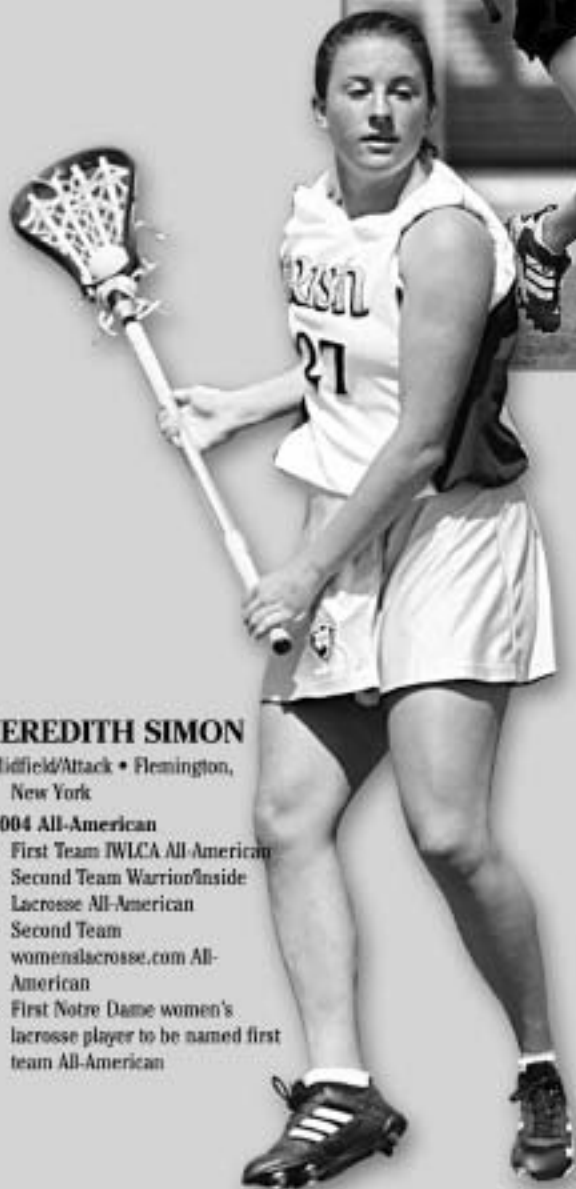

### DANIELLE SHEARER

Midfield/Attack • Hampstead, Maryland

2003 All-American

- Third team Warrior/Inside Lacrosse All-American

2002 All-American

- Second team IWFLCA All-American
- Second team Warrior/Inside Lacrosse All-American