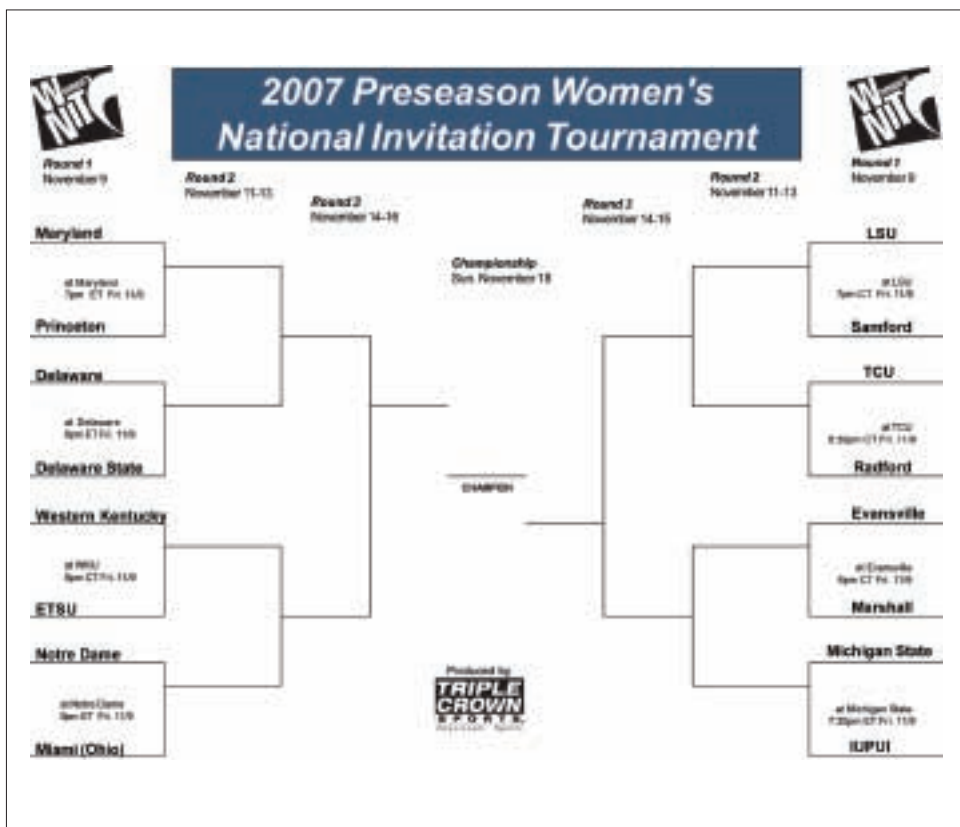

Delaware Fightin' Blue Hens

Possible WNIT Opponent
Delaware Leads Series 1-0

Location: Newark, Del.
Founded: 1743
Enrollment: 16,000
Colors: Royal Blue and Gold
Conference: Colonial Athletic Association
Arena (Capacity): Bob Carpenter Center (5,000)

Athletics Director: Edgar Johnson
Head Coach: Tina Martin (Lock Haven '86)
Record at UD (Yrs.): 215-110 (11)
Career Record (Yrs.): Same
Assistants: Jeanine Radice (Fordham '89), Melissa Dymek (Richmond '04), Tiara Malcolm (Delaware '05)

2006-07 Record (Conf./Finish): 26-6 (16-2/3rd)
Postseason: NCAA first round (l. Michigan State 69-58)
Final Ranking: Not ranked
Starters Returning/Lost: 1/4
Letterwinners Returning/Lost: 7/5
Returning Starters (Pos., Yr., Ht.): Courtney Irving (F, Sr., 6-1)

Women's Basketball SID: Scott Selheimer
Office: (302) 831-2186
Fax: (302) 831-8653
E-mail: selheime@udel.edu
Press Row: (302) 831-8715
Web Site: www.udel.edu/sportsinfo

Delaware State Hornets

Possible WNIT Opponent
First Meeting

Location: Dover, Del.
Founded: 1891
Enrollment: 3,690
Colors: Blue and Red
Conference: Mid-Eastern Atlantic
Arena (Capacity): Memorial Hall (2,000)

Athletics Director: Richard Costello
Head Coach: Ed Davis (West Virginia State '70)
Record at DSU (Yrs.): 124-85 (6)
Career Record (Yrs.): 289-140 (13)
Assistants: Andre Bolton (Christopher Newport '97), Danielle Dawson (Hampton '99), Trenita Shields (Bowie State '00)

2006-07 Record (Conf./Finish): 20-13 (12-6/T-2nd)
Postseason: NCAA first round (l. Vanderbilt 62-47)
Final Ranking: Not ranked
Starters Returning/Lost: 5/0
Letterwinners Returning/Lost: 8/5
Returning Starters (Pos., Yr., Ht.): Raquel Collier (G/F, Sr., 5-10); Katreem Palmer (F, Sr., 6-1); Selena Galloway (G, So., 5-8); Jameka Smith (G/F, Jr., 5-10); Thea Littlepage (C, So., 6-2)

Women's Basketball SID: Dennis Jones
Office: (302) 857-6068
Fax: (302) 857-6069
E-mail: djones@desu.edu
Press Row: (302) 730-5236
Web Site: www.dsuhornets.com

East Tennessee State Lady Bucs

Possible WNIT Opponent
First Meeting

Location: Johnson City, Tenn.
Founded: 1911
Enrollment: 13,389
Colors: Navy Blue and Old Gold
Conference: Atlantic Sun
Arena (Capacity): Memorial Center (6,000)

Athletics Director: Dave Mullins
Head Coach: Karen Kemp (Berry '85)
Record at ETSU (Yrs.): 173-193 (13)
Career Record (Yrs.): Same
Assistants: Matt Smith (Longwood '88), Deshawne Blocker (ETSU '96)

2006-07 Record (Conf./Finish): 20-12 (14-4/T-2nd)
Postseason: WNIT first round (l. Western Carolina 91-63)
Final Ranking: Not ranked
Starters Returning/Lost: 4/1
Letterwinners Returning/Lost: 9/3
Returning Starters (Pos., Yr., Ht.): Michele DeVault (G/F, Sr., 5-11); Nichelle Akers (G, Sr., 5-10); Jenny Norman (C, Sr., 6-2); Siarre Evans (G/F, So., 5-10)

Women's Basketball SID: Kevin Brown
Office: (423) 439-5263
Fax: (423) 439-6138
E-mail: brownk@etsu.edu
Press Row: (423) 439-5329
Web Site: www.etsubucs.com

Evansville Purple Aces

Possible WNIT Opponent
Notre Dame Leads Series 18-1

Location: Evansville, Ind.
Founded: 1854
Enrollment: 2,434
Colors: Purple, Orange, and White
Conference: Missouri Valley
Arena (Capacity): Roberts Stadium (11,600)

Athletics Director: John Stanley
Head Coach: Tricia Cullop (Purdue '93)
Record at UE (Yrs.): 102-98 (7)
Career Record (Yrs.): Same
Assistants: Darrah Metz (Marist '96), Todd Mitmesser (Berea '93), Deak Weaver (Ball State '78)

2006-07 Record (Conf./Finish): 19-12 (11-7/4th)
Postseason: None
Final Ranking: Not ranked
Starters Returning/Lost: 5/0
Letterwinners Returning/Lost: 11/3
Returning Starters (Pos., Yr., Ht.): Shannon Novosel (F, Jr., 6-1); Robyn Jennings (F, Jr., 5-11); Ashley Austin (G, Jr., 5-9); Courtney Felke (G, Sr., 5-8); Rebekah Parker (G, Sr., 5-10)