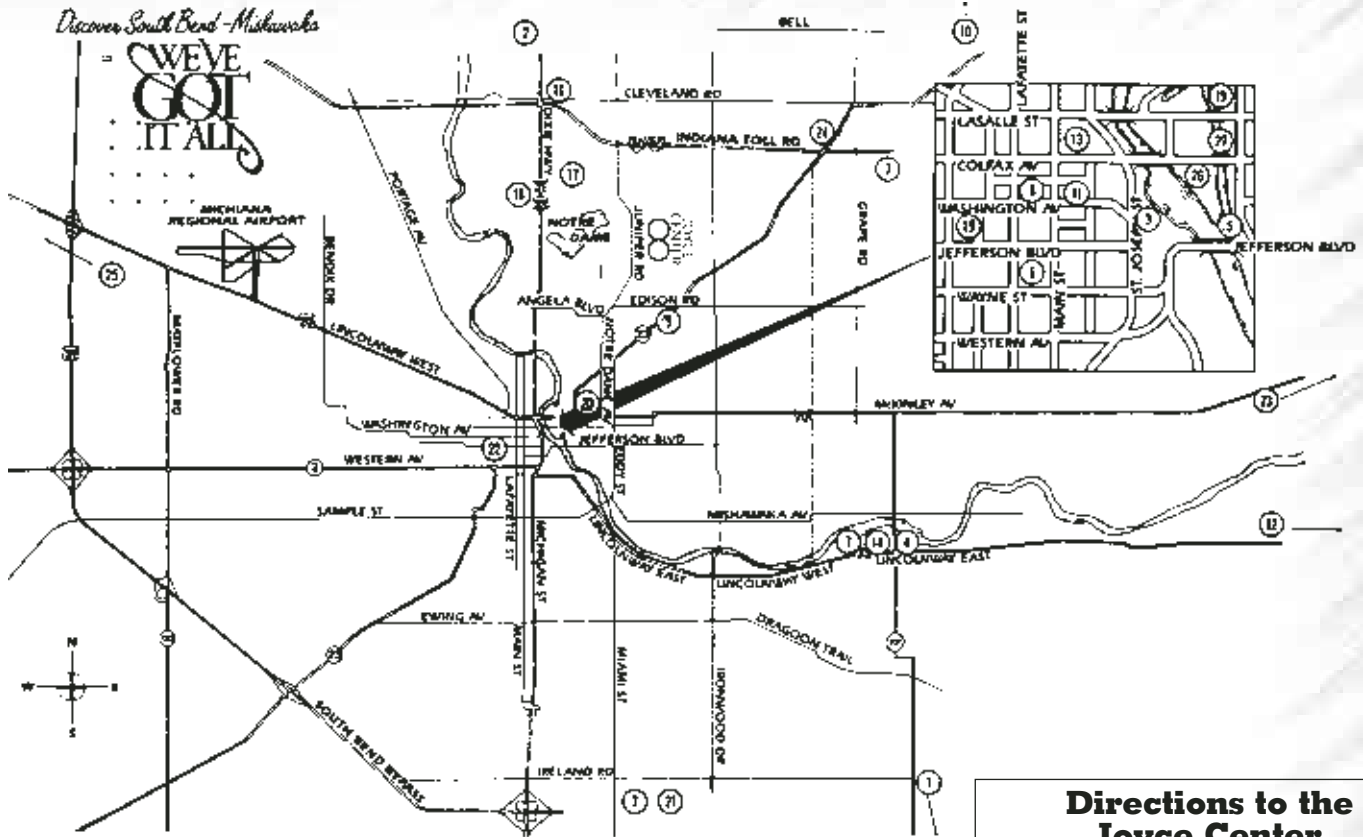

South Bend Area Hotels and Motels

Best Inns of America

425 U.S. 31/33
(574)-277-7700

Carlton Lodge

420 W. University Dr., Mishawaka
(574)-271-2520

Courtyard by Marriott

4825 North Main, Mishawaka
(574)-273-9900

Days Inn Motel

52757 U.S. 31/33
(574)-277-0510

Nationwide Toll-Free Reservations

(800)-329-7466

Fairfield Inn

425 W. University Dr., Mishawaka
(574)-273-2202

Hampton Inn and Suites

52709 U.S. 31/33
(574)-277-9373

Hampton Inn

445 W. University Dr., Mishawaka
(574)-273-2309

Marriott Residence Inn

716 North Niles Ave
(574)-289-5555

Holiday Inn Downtown

213 West Washington
(574)-232-3941

Holiday Inn Express

6701 North Main, Granger
(574)-271-1700

Holiday Inn University

515 U.S. 31/33
(574)-272-6600

Howard Johnson's

130 U.S. 31/33
(574)-272-7900

The Inn at Saint Mary's

53993 U.S. 31/33
(574)-232-4000

Jamison Inn

1404 Ivy Road
(574)-277-9682

Knights Inn

236 U.S. 31/33
(574)-277-2960

Marriott

123 North St. Joseph
(574)-234-2000

Nationwide Toll-Free Reservations

800-228-9290

The Morris Inn

On the Notre Dame campus
(574)-631-2000

Ramada Inn

52890 U.S. 31/33
(574)-272-5220

Signature Inn

215 U.S. 31/33
(574)-277-3211

Studio Plus at South Bend

4715 North Main, Mishawaka
(574)-255-8031

Varsity Clubs of America

3800 North Main., Mishawaka
(574)-277-0500

Bed 'N Breakfast Registry

6414 Cedar Trail, South Bend
(574)-291-7153

Directions to the Joyce Center

- **Approaching from South or North**
  Take Highway 31 to Angela Boulevard (which becomes Edison Road). Proceed east on Angela and make a left turn at the second light, onto Juniper Road. Proceed north on Juniper to the next light and turn right into the Joyce Center Fieldhouse parking area (Moose Krause Drive). The Joyce Center is located on the southeast side of the intersection of Juniper and Krause, while Notre Dame Stadium is situated to the southwest of that intersection.

- **Approaching from West or East**
  Exit Indiana Toll Road at Notre Dame exit 77. Follow access road and turn right (south) onto U.S. 31 before following the above north/ south directions.

Contacts

Notre Dame Athletic Department
.....(574) 631-6107
Notre Dame Athletic Ticket Office
.....(574) 631-7356
Notre Dame Sports Information
.....(574) 631-7516