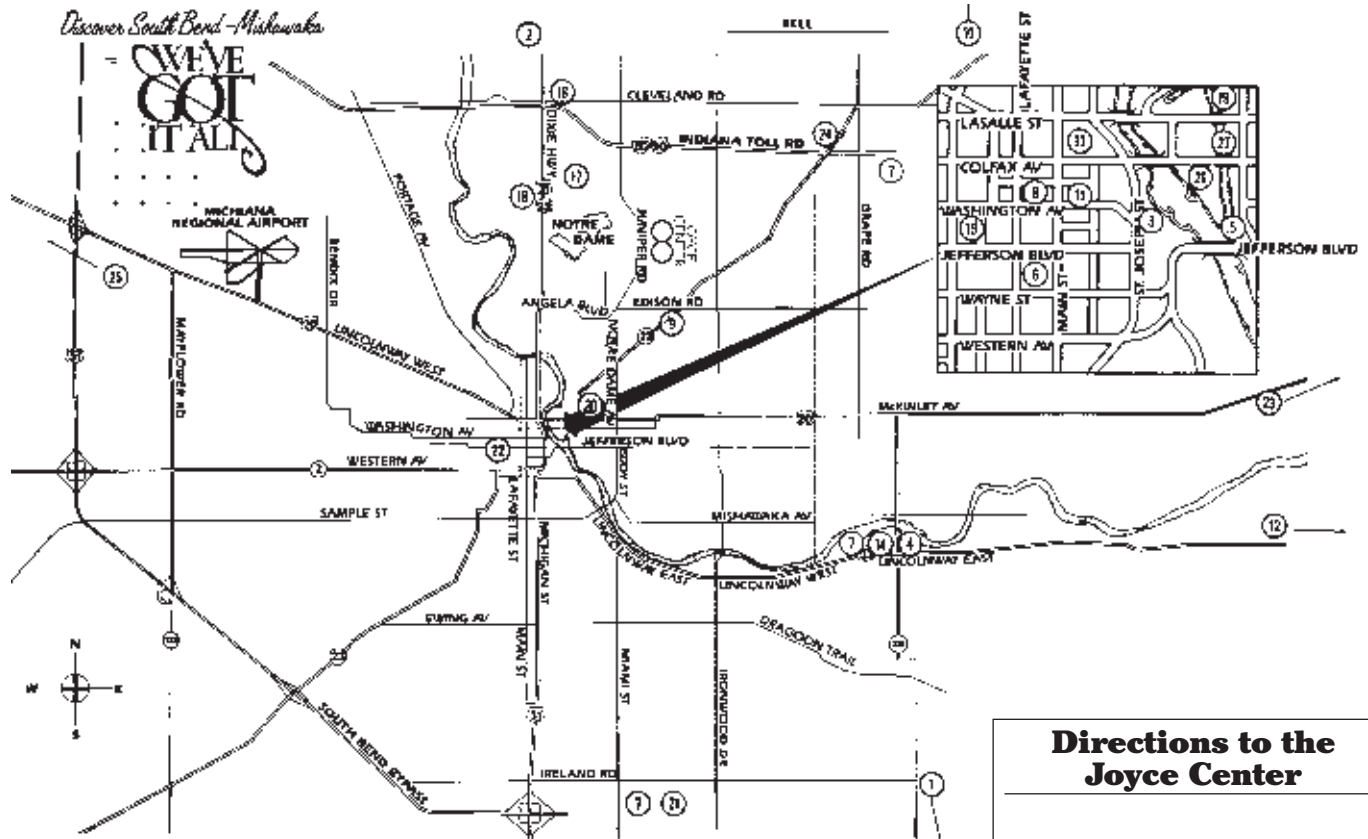

Discover South Bend - Mishawaka

Directions to the Joyce Center

• Approaching from South or North

Take U.S. 31 which will become Indiana 933 to Angela Boulevard. Follow Angela through second traffic light (Eddy Street). Go through that light and make second left hand turn into large parking lots. Joyce Center is in front of you with the Joyce Center Rink in the north dome. Parking is available in the lots south of the Joyce Center.

• Approaching from West or East

From the East or West: Take Indiana Toll Road to Notre Dame Exit 77. Follow access road and turn right (south) onto Highway 31. Follow directions from North or South.

Contacts

Notre Dame Athletic Department
(574) 631-6107
Notre Dame Athletic Ticket Office
(574) 631-7356
Notre Dame Sports Information
(574) 631-7516

South Bend Area Hotels and Motels

Best Inns of America

425 U.S. 31/33
(574)-277-7700

Carlton Lodge

420 W. University Dr., Mishawaka
(574)-271-2520

Courtyard by Marriott

4825 North Main, Mishawaka
(574)-273-9900

Days Inn Motel

52757 U.S. 31/33
(574)-277-0510

Nationwide Toll-Free Reservations

(800)-329-7466

Fairfield Inn

425 W. University Dr., Mishawaka
(574)-273-2202

Hampton Inn and Suites

52709 U.S. 31/33
(574)-277-9373

Hampton Inn

445 W. University Dr., Mishawaka
(574)-273-2309

Marriott Residence Inn

716 North Niles Ave
(574)-289-5555

Holiday Inn Downtown

213 West Washington
(574)-232-3941

Holiday Inn Express

6701 North Main, Granger
(574)-271-1700

Holiday Inn University

515 U.S. 31/33
(574)-272-6600

Howard Johnson's

130 U.S. 31/33
(574)-272-7900

The Inn at Saint Mary's

53993 U.S. 31/33
(574)-232-4000

Jamison Inn

1404 Ivy Road
(574)-277-9682

Knights Inn

236 U.S. 31/33
(574)-277-2960

Marriott

123 North St. Joseph
(574)-234-2000

Nationwide Toll-Free Reservations

800-228-9290

The Morris Inn

On the Notre Dame campus
(574)-631-2000

Ramada Inn

52890 U.S. 31/33
(574)-272-5220

Signature Inn

215 U.S. 31/33
(574)-277-3211

Studio Plus at South Bend

4715 North Main, Mishawaka
(574)-255-8031

Varsity Clubs of America

3800 North Main., Mishawaka
(574)-277-0500

Bed 'N Breakfast Registry

6414 Cedar Trail, South Bend
(574)-291-7153