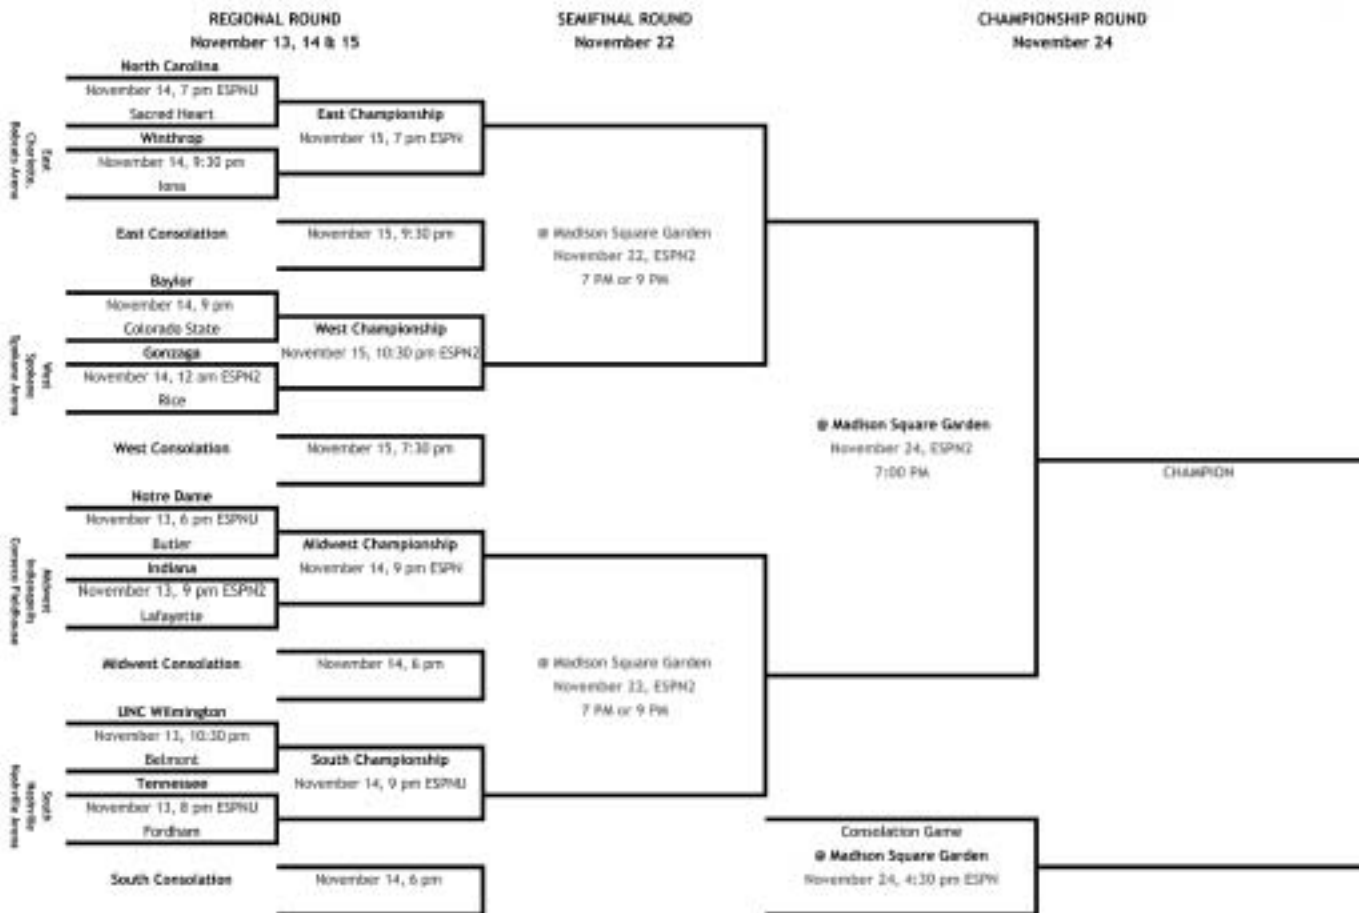

2006

NIT SEASON TIP-OFF

College Basketball Beginnings...

All Games Eastern Standard Time // HOME TEAM IN BOLD