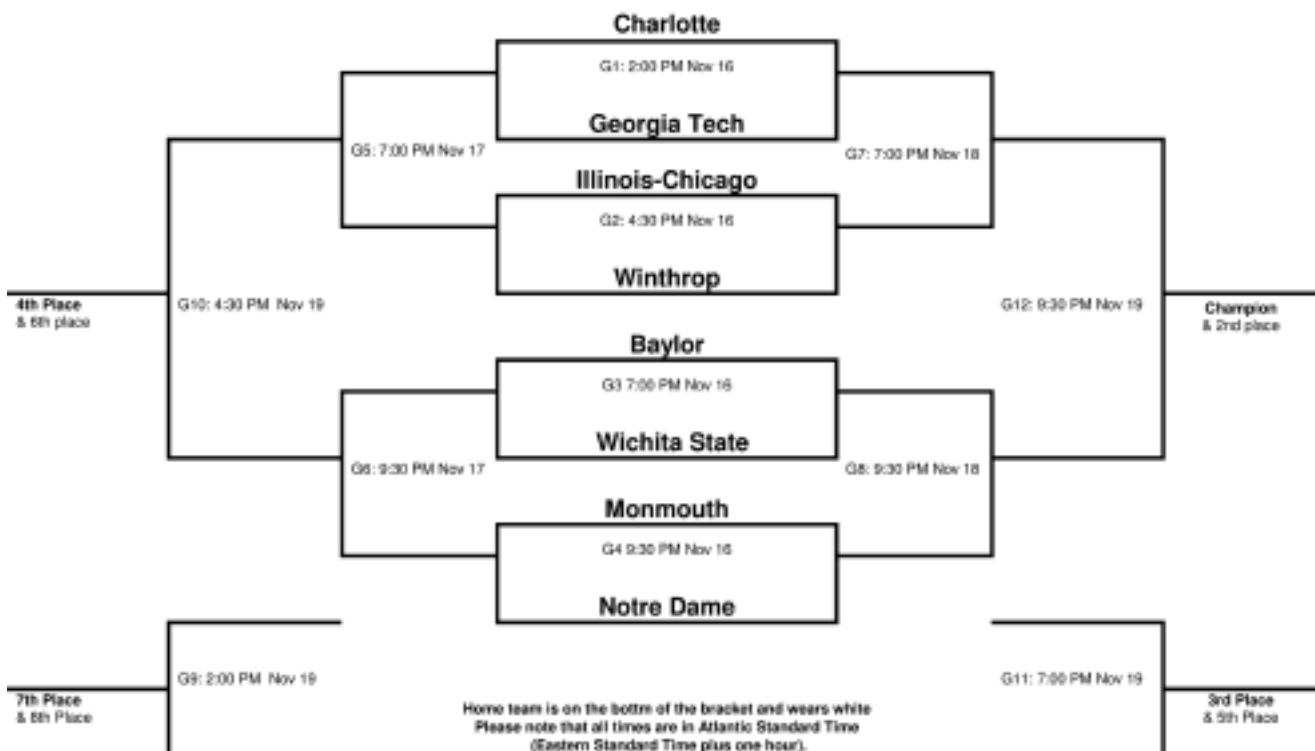

2007 MEN'S BASKETBALL TOURNAMENT